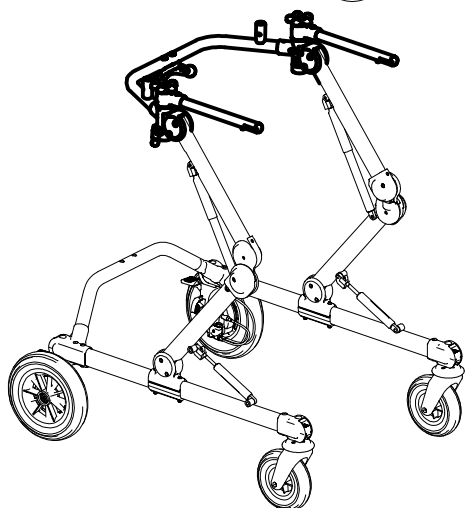

A	103641	925-L TRUNK SUPPORT
B	103637	924-L PELVIC SUPPORT
C	103633	930-L PELVIC HARNESS
D	103613	809-L ARM SUPPORT
G	102810	890-C Large LEG DIVIDER+ABDUCTOR
H	302450	RIGHT-LEFT SUPPORTS FOR 809
J	303247	POSTERIOR FRAME GRILLO Large
M	103588	927 REMOVABLE GRIP HANDLES POSTERIOR GRILLO
N	103656	928 med/large REAR WHEELS NARROW BASE
R	105605	810 M-L PAIR OF WEIGHT BARS
S	102815	890-SC Large LEG DIVIDER
T	102970	939 ERGONOMIC HANDLES
V	103616	943 M-L ARM STRAPS
POS.	PART NR.	DESCRIPTION

Spare Parts POSTERIOR GRILLO size Large

J1	301797	PAIR OF KNOBS TO FIX HORIZONT.SUPPORT.
J2	302284	PAIR OF HORIZ.BARS FOR HANDLEBAR GRILLO large
J3	303236	UPPER CROSSPIECE SUPPORT+LOCKING LEVERS
J4	302286	RIGHT UPPER CROSSPIECE SUPPORT+LOCKING LEVER
J5	302287	LEFT UPPER CROSSPIECE SUPPORT+LOCKING LEVER
J6	302288	SET OF LEVERS TO LOCK TRUNK SUPPORT VERTICALLY
J7	303406	CABLES SET+ DOUBLER
J8	302290	COMMAND SUPPORT + LEVERS AND KNOBS
J9	301808	PAIR OF KNOBS FOR GAS SPRING GRILLO
POS.	PART NR.	DESCRIPTION

Spare Parts UPPER PART OF POSTERIOR GRILLO BASE size Large

J7	303406	CABLES SET+ DOUBLER
J10	302293	COMPLETE LEFT SIDE
J11	302292	COMPLETE RGT SIDE
J12	302033	UPPER GAS SPRING
J13	302395	LOWER GAS SPRING
J14	303248	POSTERIOR GRILLO Large BASE + WHEELS
POS.	CODICE	DESCRIZIONE

Spare Parts POSTERIOR GRILLO SIDES size Large

J15	301812	PAIR OF UPPER/LOWER SUPPORTS OF SIDE
J16	303508	PAIR OF DIRECT.CAPS FOR WHEELS
J17	302546	PAIR OF DIRECTION LOCKS
J18	303211	KIT OF LOWER CROSSPIECE SUPPORT
J19	303239	LOWER CROSSPIECE+SCREWS
J20	303238	PAIR OF BASE SIDES
J22	303208	PAIR OF WHEEL SUPPORTS
J23	303476	PAIR OF COMPLETE REAR WHEELS
J24	303387	PAIR OF COMPLETE FRONT WHEELS
POS.	CODICE	DESCRIZIONE