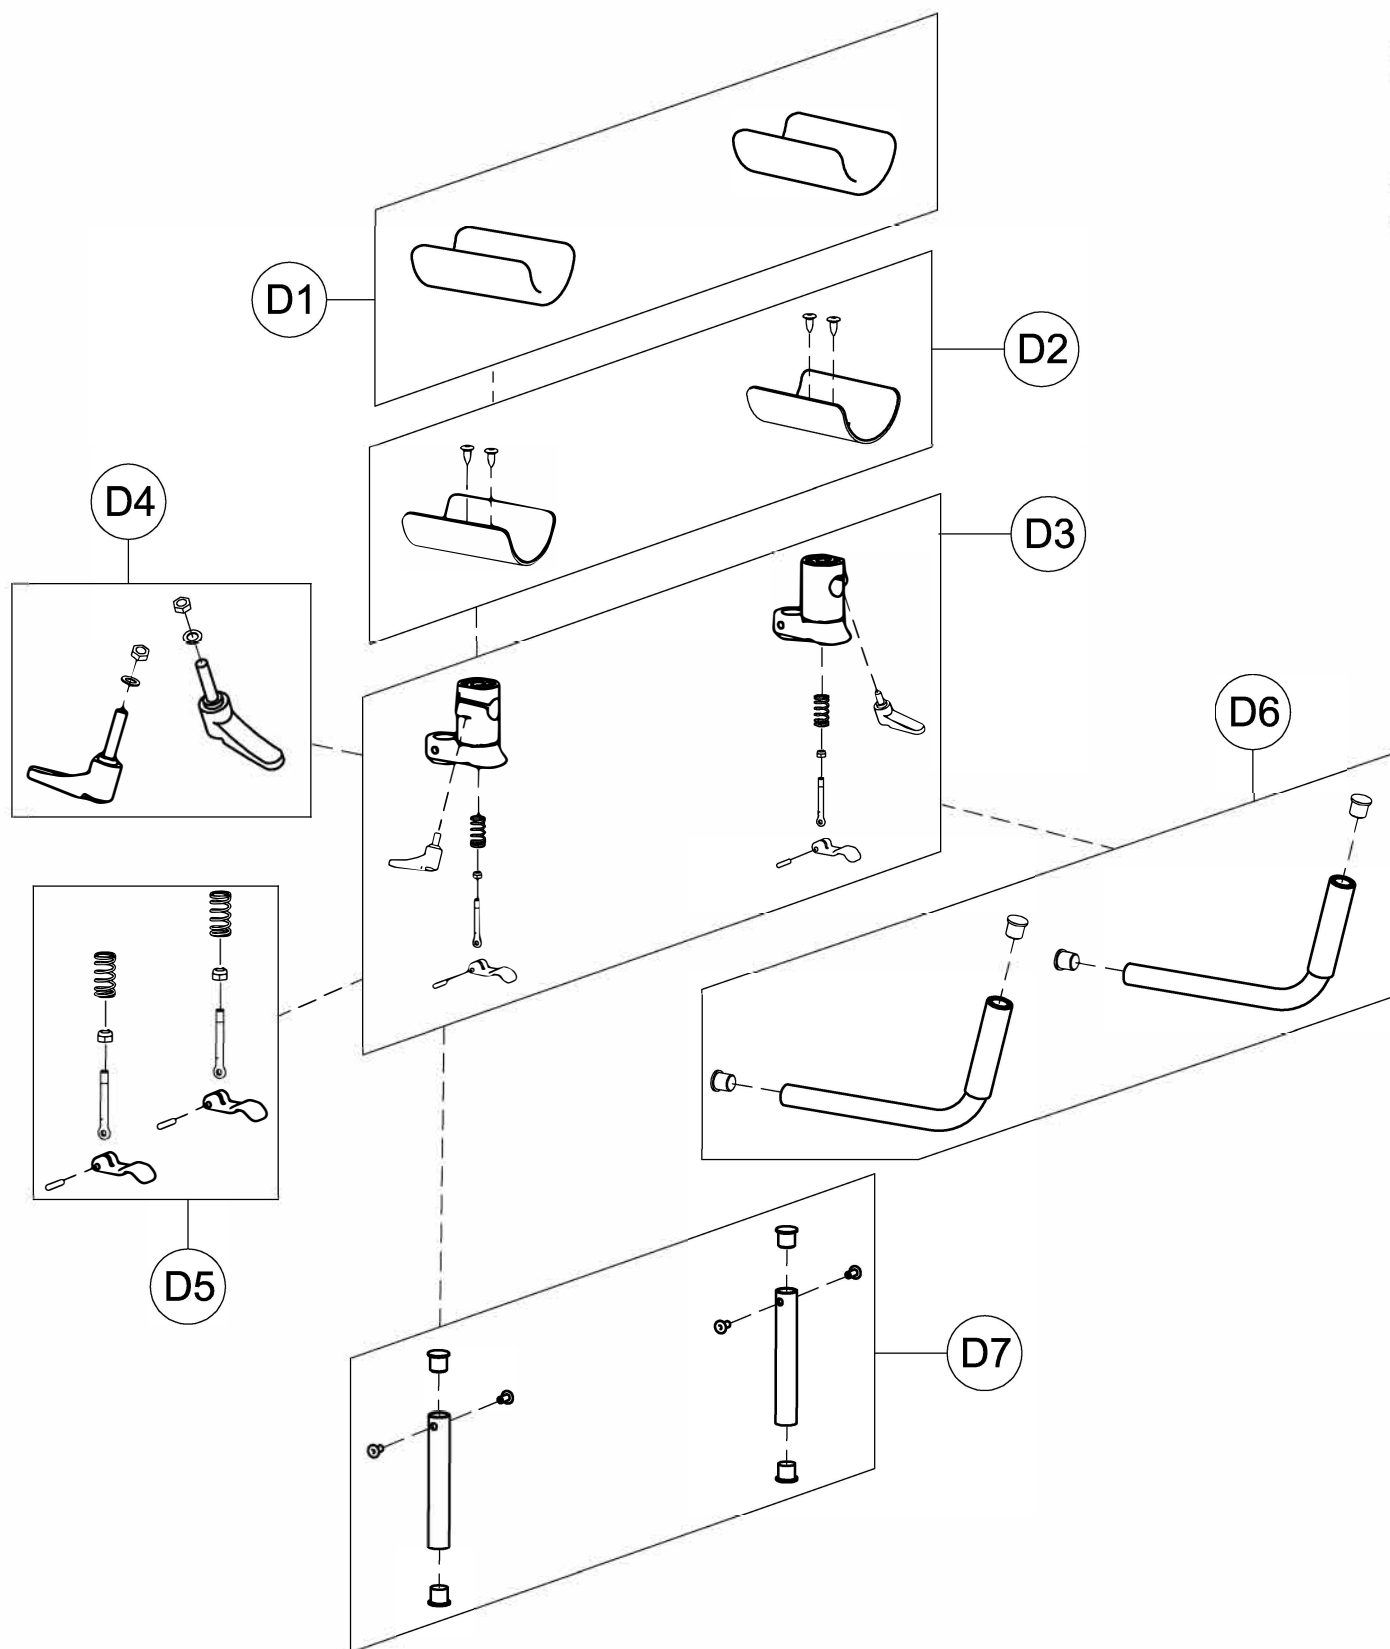

Spare Parts POSTERIOR GRILLO SIDES size Large

J15	301812	PAIR OF UPPER/LOWER SUPPORTS OF SIDE
J16	303508	PAIR OF DIRECT.CAPS FOR WHEELS
J17	302546	PAIR OF DIRECTION LOCKS
J18	303211	KIT OF LOWER CROSSPIECE SUPPORT
J19	303239	LOWER CROSSPIECE+SCREWS
J20	303238	PAIR OF BASE SIDES
J22	303208	PAIR OF WHEEL SUPPORTS
J23	303476	PAIR OF COMPLETE REAR WHEELS
J24	303387	PAIR OF COMPLETE FRONT WHEELS
POS.	CODICE	DESCRIZIONE

Spare Parts

LOWER PART OF POSTERIOR
GRILLO BASE size Large

pag. 4

ORMESA®

GRILLO

QUESTO DISEGNO È DI PROPRIETÀ ORMESA; È VIETATO RIPRODURNE, MODIFICARNE O COMUNICARNE A TERZI IL CONTENUTO

A1	301832	SET OF CLAMPING LEVER TO ROTATE TRUNK SUPPORT
A2	160571P	CENTRAL PADDING
A3	303190	PAIR OF TRUNK HALF SUPPORT
A4	303240	EXTERNAL ROTATION SUPPORT + WIDTH ADJUSTMENT
A5	302298	PAIR OF PROFILE TO SLIDE TRUNK/PELVIC SUPPORT
A6	303241	PAIR OF TRUNK PADDING + STRAPS AND RIVETS
A7	301842	SET OF LEVERS FOR TRUNK SUPPORT WIDTH
A8	303223	PAIR OF TRUNK SUPPORT JOINTS
A9	301843	SET OF TRUNK SUPPORT JOINT LEVERS
A10	303242	FRAME+JOINTS TRUNK SUPPORT

POS. PART NR. DESCRIPTION

Spare Parts TRUNK SUPPORT size Large

B1	160571P	CENTRAL PADDING
B2	303189	PAIR OF PELVIC HALF SUPPORT
B3	303244	EXTERNAL SUPPORT + PELVIC WIDTH ADJUSTMENT
B4	303245	PAIR OF PELVIC PADDING + STRAPS AND RIVETS
B5	303246	PELVIC TRAVERSE SUPPORT
B6	302298	PAIR OF PROFILE TO SLIDE TRUNK SUPPORT
B7	301842	SET OF LEVERS FOR TRUNK SUPPORT WIDTH
POS.	PART NR.	DESCRIPTION

Spare Parts PELVIC SUPPORT size Large

D1	171254	809 medium/large ARM SUPPORT UPHOLSTERY
D2	301850	PAIR OF CURVED PLATE 809 medium/large
D3	301851	PAIR OF LOWER/UPPER TOOTHED SUPPORTS 809
D4	303108	PAIR OF M6X25 LEVERS
D5	301852	SET OF TOOTHED SUPP.LEVERS 809
D6	301853	PAIR OF HANDLEBAR BARS 809
D7	301855	PAIR OF VERT.BARS 809
POS.	CODICE	DESCRIZIONE