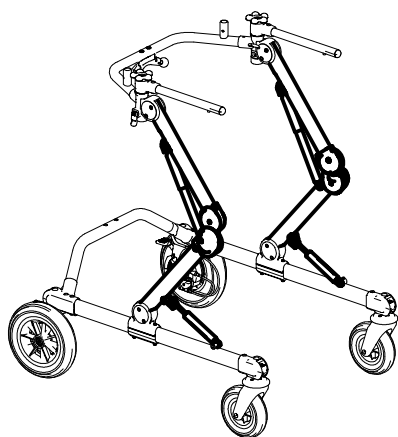

A	103641	925-L TRUNK SUPPORT
B	103637	924-L PELVIC SUPPORT
C	103633	930-L PELVIC HARNESS
D	103613	809-L ARM SUPPORT
G	102810	890-C Large LEG DIVIDER+ABDUCTOR
H	302450	RIGHT-LEFT SUPPORTS FOR 809
J	303247	POSTERIOR FRAME GRILLO Large
M	103588	927 REMOVABLE GRIP HANDLES POSTERIOR GRILLO
N	103656	928 med/large REAR WHEELS NARROW BASE
R	105605	810 M-L PAIR OF WEIGHT BARS
S	102815	890-SC Large LEG DIVIDER
T	102970	939 ERGONOMIC HANDLES
V	103616	943 M-L ARM STRAPS
POS.	PART NR.	DESCRIPTION

Spare Parts POSTERIOR GRILLO size Large

J1	301797	PAIR OF KNOBS TO FIX HORIZONT.SUPPORT.
J2	302284	PAIR OF HORIZ.BARS FOR HANDLEBAR GRILLO large
J3	303236	UPPER CROSSPIECE SUPPORT+LOCKING LEVERS
J4	302286	RIGHT UPPER CROSSPIECE SUPPORT+LOCKING LEVER
J5	302287	LEFT UPPER CROSSPIECE SUPPORT+LOCKING LEVER
J6	302288	SET OF LEVERS TO LOCK TRUNK SUPPORT VERTICALLY
J7	303406	CABLES SET+ DOUBLER
J8	302290	COMMAND SUPPORT + LEVERS AND KNOBS
J9	301808	PAIR OF KNOBS FOR GAS SPRING GRILLO
POS.	PART NR.	DESCRIPTION

Spare Parts UPPER PART OF POSTERIOR GRILLO BASE size Large

J7	303406	CABLES SET+ DOUBLER
J10	302293	COMPLETE LEFT SIDE
J11	302292	COMPLETE RGT SIDE
J12	302033	UPPER GAS SPRING
J13	302395	LOWER GAS SPRING
J14	303248	POSTERIOR GRILLO Large BASE + WHEELS
POS.	CODICE	DESCRIZIONE

Spare Parts POSTERIOR GRILLO SIDES size Large

J15	301812	PAIR OF UPPER/LOWER SUPPORTS OF SIDE
J16	303508	PAIR OF DIRECT.CAPS FOR WHEELS
J17	302546	PAIR OF DIRECTION LOCKS
J18	303211	KIT OF LOWER CROSSPIECE SUPPORT
J19	303239	LOWER CROSSPIECE+SCREWS
J20	303238	PAIR OF BASE SIDES
J22	303208	PAIR OF WHEEL SUPPORTS
J23	303476	PAIR OF COMPLETE REAR WHEELS
J24	303387	PAIR OF COMPLETE FRONT WHEELS
POS.	CODICE	DESCRIZIONE