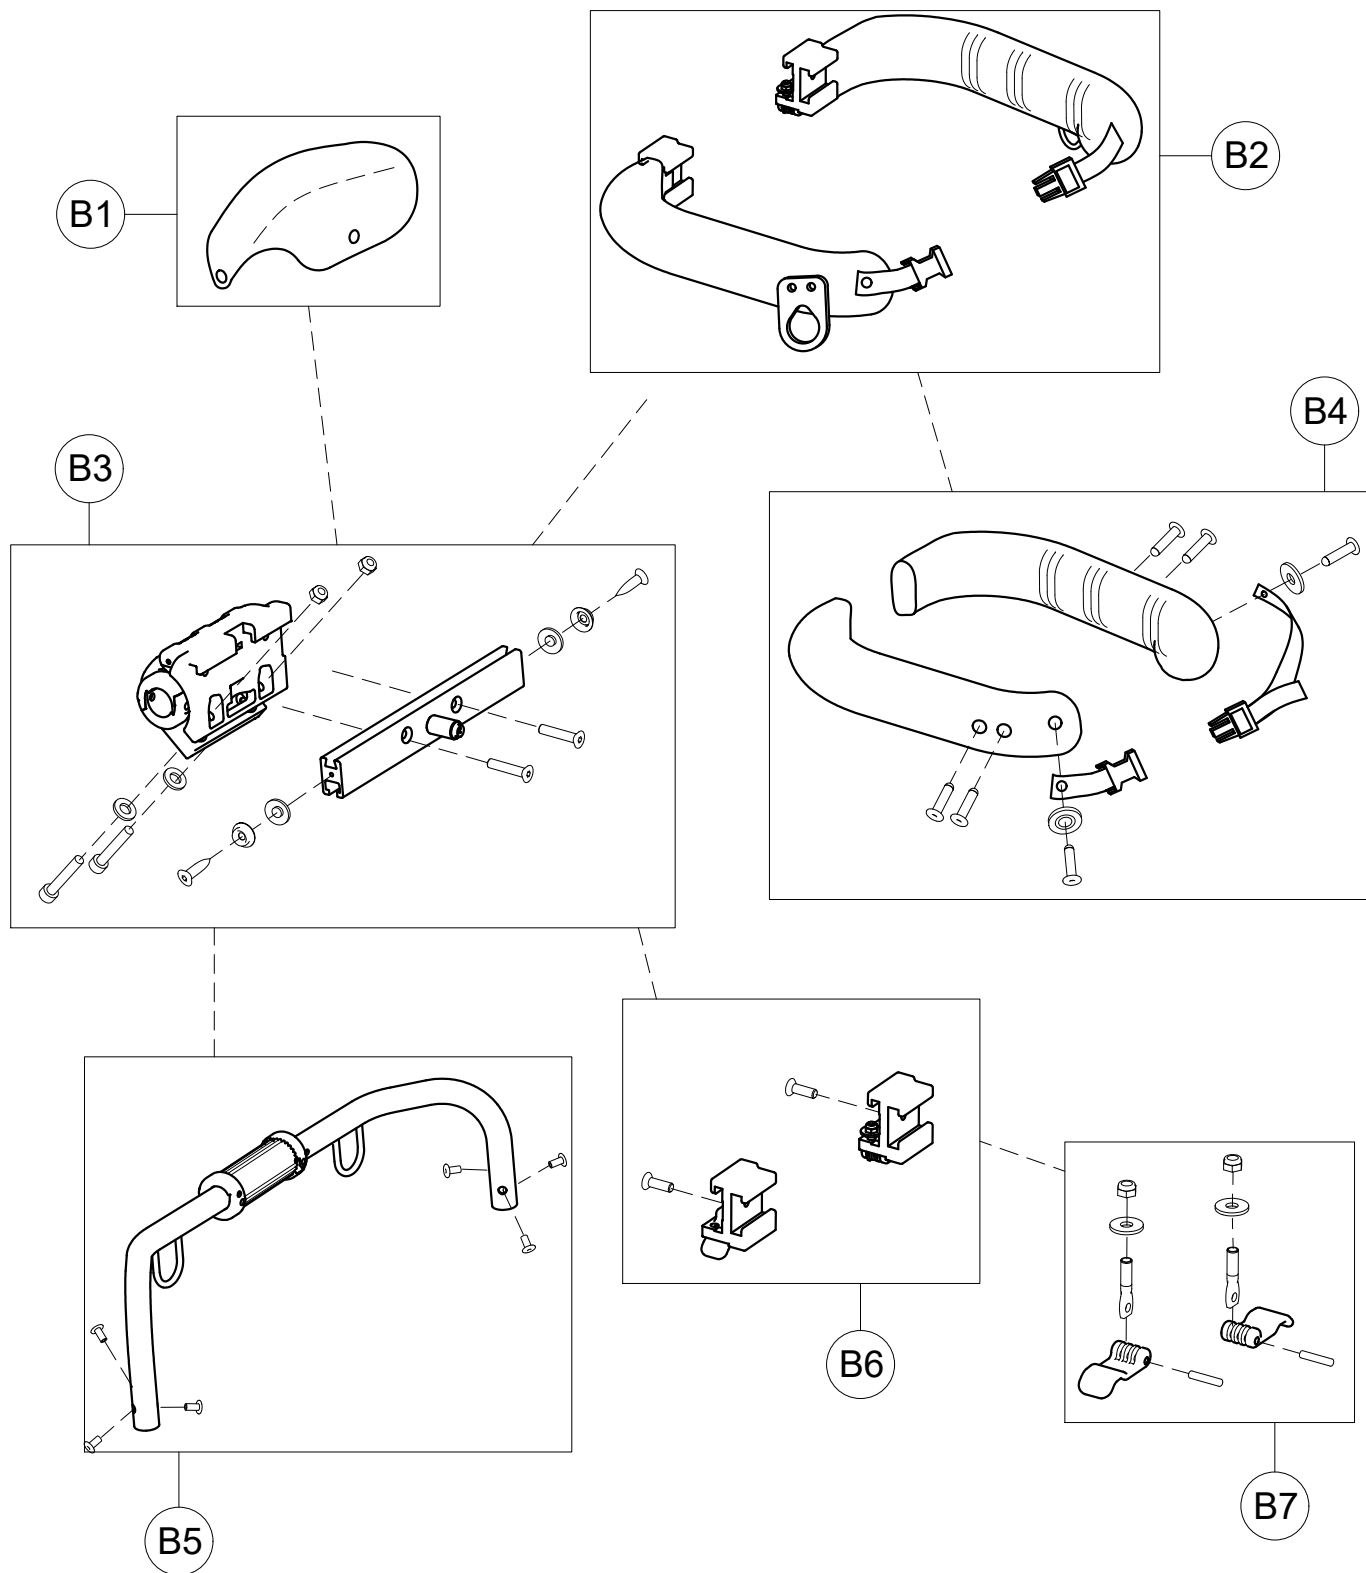

Spare Parts

LOWER PART OF POSTERIOR
GRILLO BASE size Large

pag. 4

ORMESA®

GRILLO

QUESTO DISEGNO È DI PROPRIETÀ ORMESA; È VIETATO RIPRODURNE, MODIFICARNE O COMUNICARNE A TERZI IL CONTENUTO

A1	301832	SET OF CLAMPING LEVER TO ROTATE TRUNK SUPPORT
A2	160571P	CENTRAL PADDING
A3	303190	PAIR OF TRUNK HALF SUPPORT
A4	303240	EXTERNAL ROTATION SUPPORT + WIDTH ADJUSTMENT
A5	302298	PAIR OF PROFILE TO SLIDE TRUNK/PELVIC SUPPORT
A6	303241	PAIR OF TRUNK PADDING + STRAPS AND RIVETS
A7	301842	SET OF LEVERS FOR TRUNK SUPPORT WIDTH
A8	303223	PAIR OF TRUNK SUPPORT JOINTS
A9	301843	SET OF TRUNK SUPPORT JOINT LEVERS
A10	303242	FRAME+JOINTS TRUNK SUPPORT

POS. PART NR. DESCRIPTION

Spare Parts TRUNK SUPPORT size Large

B1	160571P	CENTRAL PADDING
B2	303189	PAIR OF PELVIC HALF SUPPORT
B3	303244	EXTERNAL SUPPORT + PELVIC WIDTH ADJUSTMENT
B4	303245	PAIR OF PELVIC PADDING + STRAPS AND RIVETS
B5	303246	PELVIC TRAVERSE SUPPORT
B6	302298	PAIR OF PROFILE TO SLIDE TRUNK SUPPORT
B7	301842	SET OF LEVERS FOR TRUNK SUPPORT WIDTH
POS.	PART NR.	DESCRIPTION

Spare Parts PELVIC SUPPORT size Large

D1	171254	809 medium/large ARM SUPPORT UPHOLSTERY
D2	301850	PAIR OF CURVED PLATE 809 medium/large
D3	301851	PAIR OF LOWER/UPPER TOOTHED SUPPORTS 809
D4	303108	PAIR OF M6X25 LEVERS
D5	301852	SET OF TOOTHED SUPP.LEVERS 809
D6	301853	PAIR OF HANDLEBAR BARS 809
D7	301855	PAIR OF VERT.BARS 809
POS.	CODICE	DESCRIZIONE