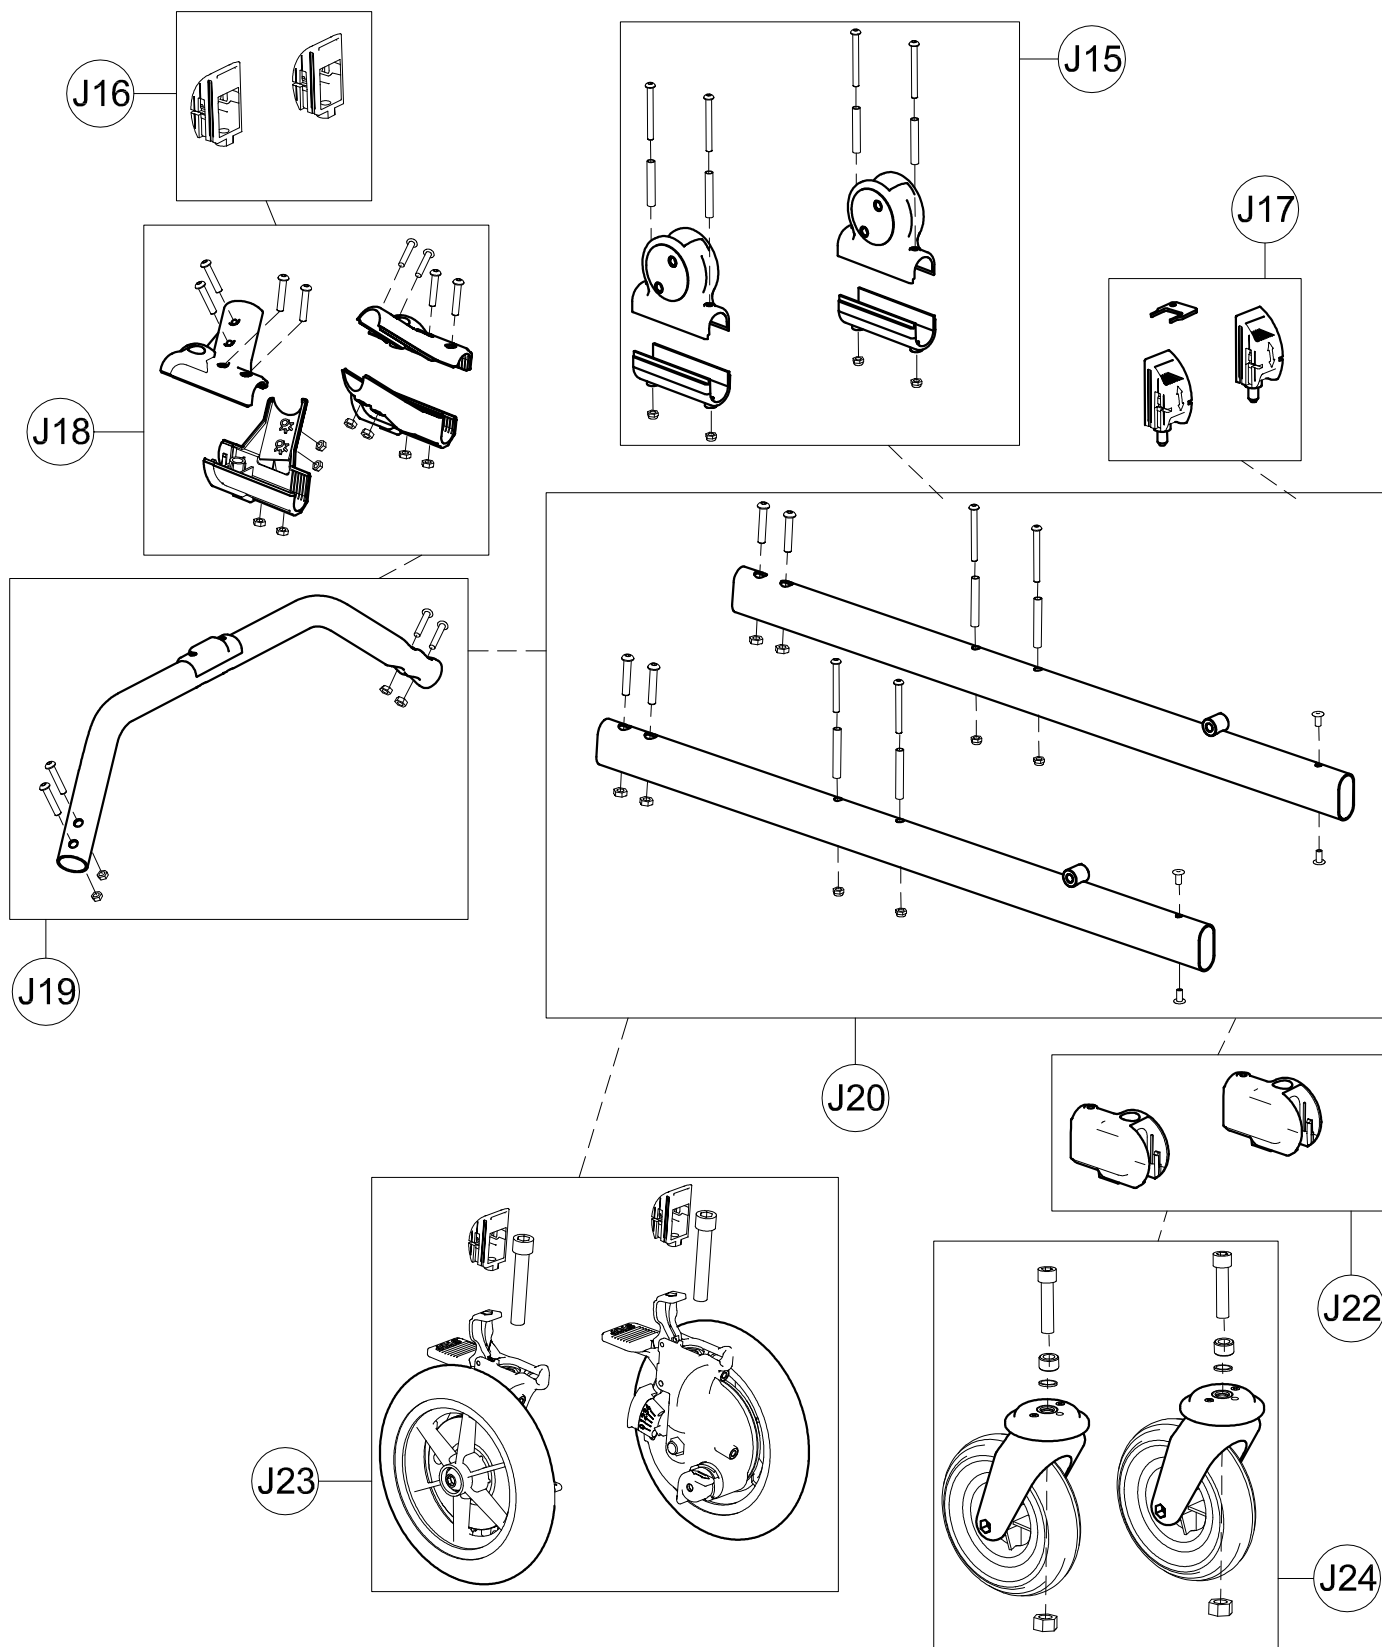

J15	301812	PAIR OF UPPER/LOWER SUPPORTS OF SIDE
J16	303508	PAIR OF DIRECT.CAPS FOR WHEELS
J17	302546	PAIR OF DIRECTION LOCKS
J18	303211	KIT OF LOWER CROSSPIECE SUPPORT
J19	303239	LOWER CROSSPIECE+SCREWS
J20	303238	PAIR OF BASE SIDES
J22	303208	PAIR OF WHEEL SUPPORTS
J23	303476	PAIR OF COMPLETE REAR WHEELS
J24	303387	PAIR OF COMPLETE FRONT WHEELS
POS.	CODICE	DESCRIZIONE