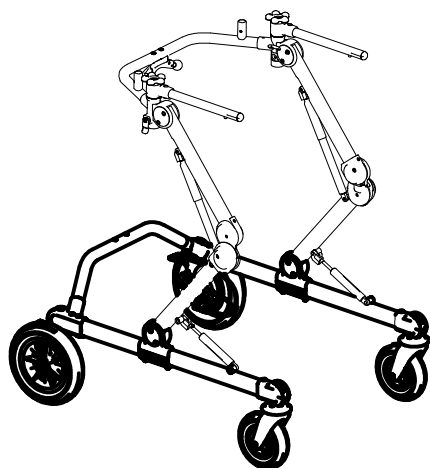

Spare Parts POSTERIOR GRILLO size Large

J1	301797	PAIR OF KNOBS TO FIX HORIZONT.SUPPORT.
J2	302284	PAIR OF HORIZ.BARS FOR HANDLEBAR GRILLO large
J3	303236	UPPER CROSSPIECE SUPPORT+LOCKING LEVERS
J4	302286	RIGHT UPPER CROSSPIECE SUPPORT+LOCKING LEVER
J5	302287	LEFT UPPER CROSSPIECE SUPPORT+LOCKING LEVER
J6	302288	SET OF LEVERS TO LOCK TRUNK SUPPORT VERTICALLY
J7	303406	CABLES SET+ DOUBLER
J8	302290	COMMAND SUPPORT + LEVERS AND KNOBS
J9	301808	PAIR OF KNOBS FOR GAS SPRING GRILLO
POS.	PART NR.	DESCRIPTION

Spare Parts UPPER PART OF POSTERIOR GRILLO BASE size Large

J7	303406	CABLES SET+ DOUBLER
J10	302293	COMPLETE LEFT SIDE
J11	302292	COMPLETE RGT SIDE
J12	302033	UPPER GAS SPRING
J13	302395	LOWER GAS SPRING
J14	303248	POSTERIOR GRILLO Large BASE + WHEELS
POS.	CODICE	DESCRIZIONE

Spare Parts POSTERIOR GRILLO SIDES size Large

J15	301812	PAIR OF UPPER/LOWER SUPPORTS OF SIDE
J16	303508	PAIR OF DIRECT.CAPS FOR WHEELS
J17	302546	PAIR OF DIRECTION LOCKS
J18	303211	KIT OF LOWER CROSSPIECE SUPPORT
J19	303239	LOWER CROSSPIECE+SCREWS
J20	303238	PAIR OF BASE SIDES
J22	303208	PAIR OF WHEEL SUPPORTS
J23	303476	PAIR OF COMPLETE REAR WHEELS
J24	303387	PAIR OF COMPLETE FRONT WHEELS
POS.	CODICE	DESCRIZIONE

Spare Parts

LOWER PART OF POSTERIOR
GRILLO BASE size Large

pag. 4

ORMESA®

GRILLO

QUESTO DISEGNO È DI PROPRIETÀ ORMESA; È VIETATO RIPRODURNE, MODIFICARNE O COMUNICARNE A TERZI IL CONTENUTO

A1	301832	SET OF CLAMPING LEVER TO ROTATE TRUNK SUPPORT
A2	160571P	CENTRAL PADDING
A3	303190	PAIR OF TRUNK HALF SUPPORT
A4	303240	EXTERNAL ROTATION SUPPORT + WIDTH ADJUSTMENT
A5	302298	PAIR OF PROFILE TO SLIDE TRUNK/PELVIC SUPPORT
A6	303241	PAIR OF TRUNK PADDING + STRAPS AND RIVETS
A7	301842	SET OF LEVERS FOR TRUNK SUPPORT WIDTH
A8	303223	PAIR OF TRUNK SUPPORT JOINTS
A9	301843	SET OF TRUNK SUPPORT JOINT LEVERS
A10	303242	FRAME+JOINTS TRUNK SUPPORT