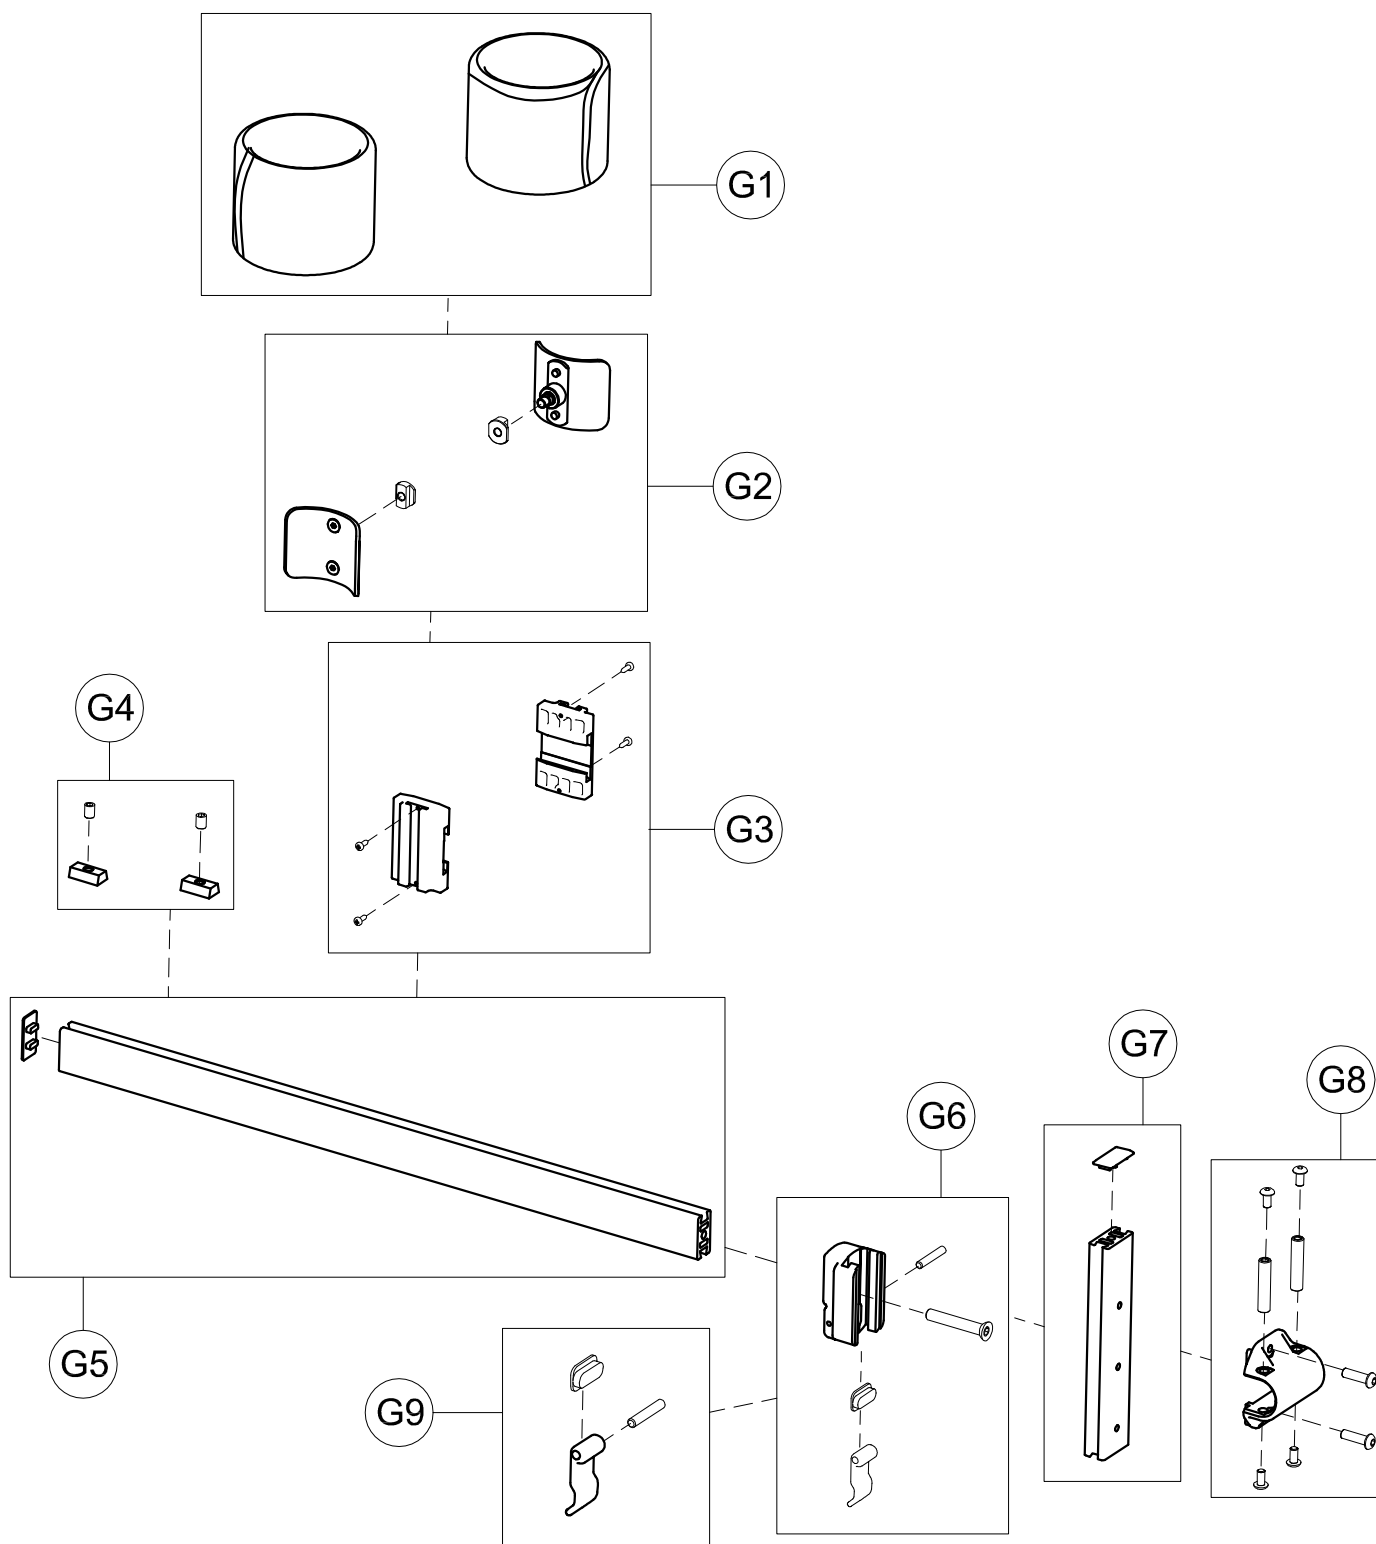

POS. PART NR. DESCRIPTION

Spare Parts TRUNK SUPPORT size Large

B1	160571P	CENTRAL PADDING
B2	303189	PAIR OF PELVIC HALF SUPPORT
B3	303244	EXTERNAL SUPPORT + PELVIC WIDTH ADJUSTMENT
B4	303245	PAIR OF PELVIC PADDING + STRAPS AND RIVETS
B5	303246	PELVIC TRAVERSE SUPPORT
B6	302298	PAIR OF PROFILE TO SLIDE TRUNK SUPPORT
B7	301842	SET OF LEVERS FOR TRUNK SUPPORT WIDTH
POS.	PART NR.	DESCRIPTION

Spare Parts PELVIC SUPPORT size Large

D1	171254	809 medium/large ARM SUPPORT UPHOLSTERY
D2	301850	PAIR OF CURVED PLATE 809 medium/large
D3	301851	PAIR OF LOWER/UPPER TOOTHED SUPPORTS 809
D4	303108	PAIR OF M6X25 LEVERS
D5	301852	SET OF TOOTHED SUPP.LEVERS 809
D6	301853	PAIR OF HANDLEBAR BARS 809
D7	301855	PAIR OF VERT.BARS 809
POS.	CODICE	DESCRIZIONE

Spare Parts ARM SUPPORTS size Medium and Large

pag. 7

ORMESA®

GRILLO

QUESTO DISEGNO È DI PROPRIETÀ ORMESA: È VIETATO RIPRODURNE, MODIFICARNE O COMUNICARNE A TERZI IL CONTENUTO

H1	302450	RGT-LEFT SUPPORTS OF 809 GRILLO
H2	301799	PAIR OF M8X35 HANDLES
H3	301800	PAIR OF M6X30 HANDLES
H4	301801	SET OF LEVERS TO LOCK THE HANDLEBAR VERTICALLY
POS.	PART NR.	DESCRIPTION

Spare Parts **ARM SUPPORT JOINT FOR POSTERIOR GRILLO**
size Small, Medium and Large

G1	171535	890 large(5) UPHOLSTERY for GRILLO
G2	302933	PAIR OF CURVED PLATE 890 large(5) GRILLO
G3	301858	PAIR OF ABDUCT.SLIDING PROFILE GRILLO
G4	301859	PAIR OF ABDUCT. 890 STOP GRILLO
G5	302304	HORIZONTAL BAR 890 large(5) + CAP GRILLO
G6	301862	890 FIXING BAR +LEVER/SCREWS
G7	303232	890 VERTICAL BAR + CAP
G8	303233	FIXING LOCK 890 + SCREWS
G9	301866	SET OF HEIGHT ADJUST.LEVER 890 GRILLO
POS.	PART NR.	DESCRIPTION