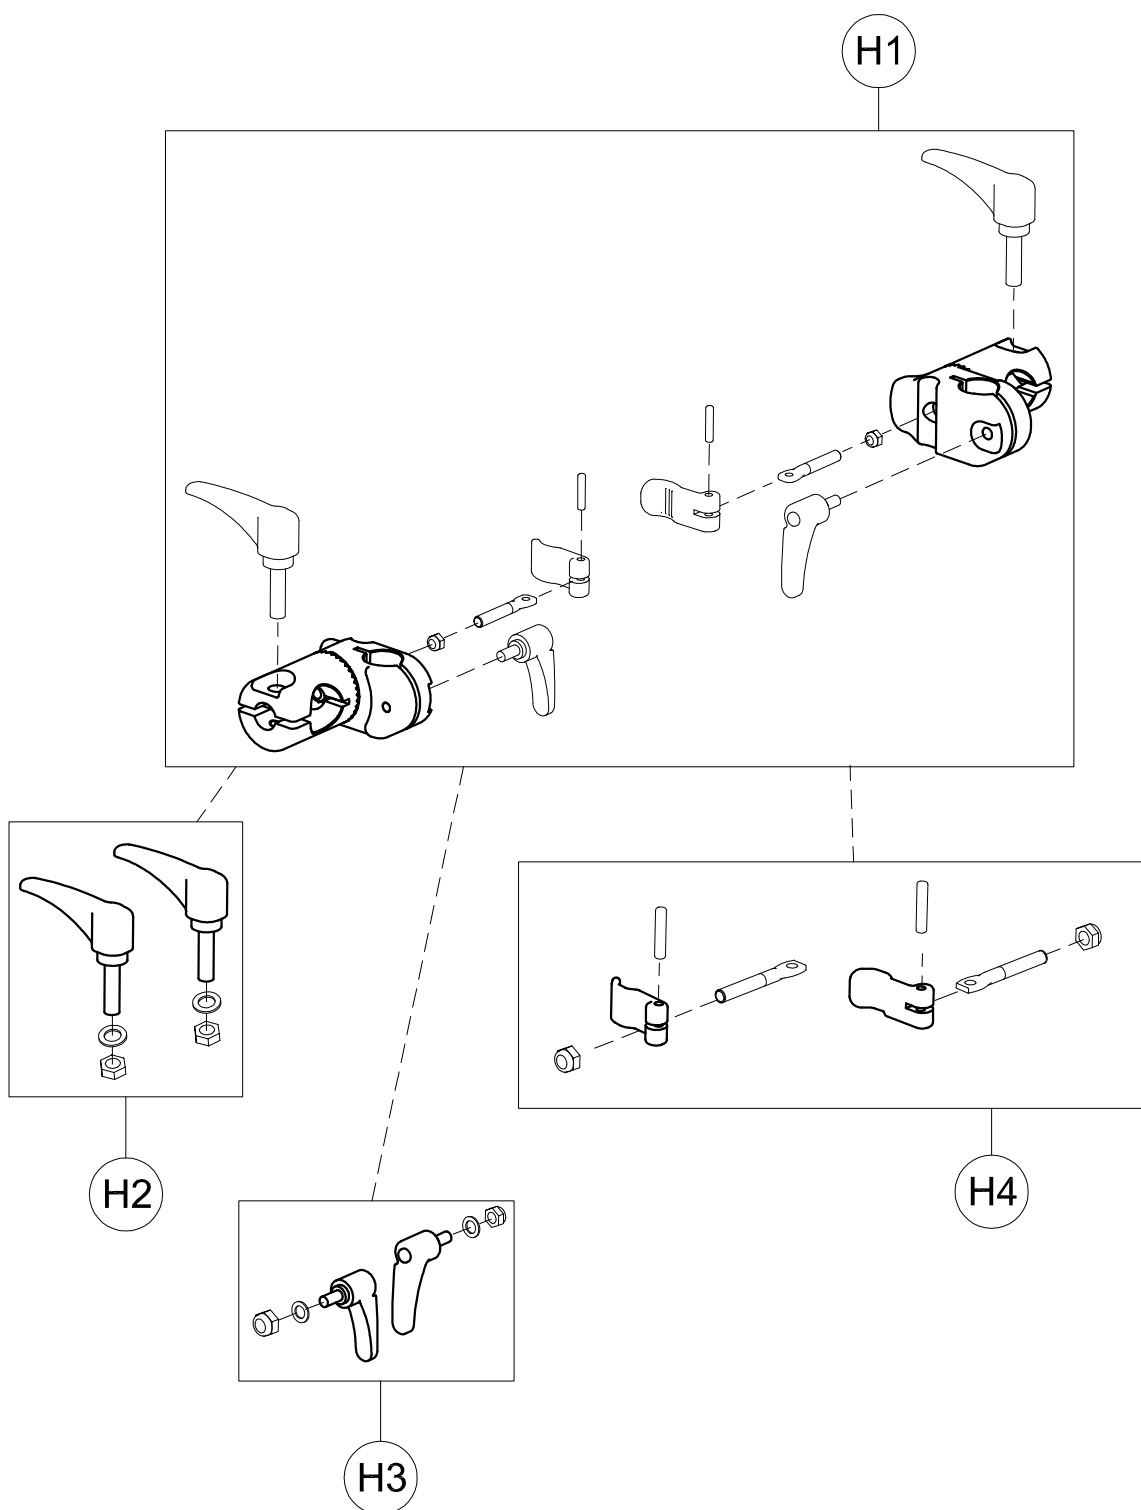

POS. PART NR. DESCRIPTION

Spare Parts TRUNK SUPPORT size Large

B1	160571P	CENTRAL PADDING
B2	303189	PAIR OF PELVIC HALF SUPPORT
B3	303244	EXTERNAL SUPPORT + PELVIC WIDTH ADJUSTMENT
B4	303245	PAIR OF PELVIC PADDING + STRAPS AND RIVETS
B5	303246	PELVIC TRAVERSE SUPPORT
B6	302298	PAIR OF PROFILE TO SLIDE TRUNK SUPPORT
B7	301842	SET OF LEVERS FOR TRUNK SUPPORT WIDTH
POS.	PART NR.	DESCRIPTION

Spare Parts PELVIC SUPPORT size Large

D1	171254	809 medium/large ARM SUPPORT UPHOLSTERY
D2	301850	PAIR OF CURVED PLATE 809 medium/large
D3	301851	PAIR OF LOWER/UPPER TOOTHED SUPPORTS 809
D4	303108	PAIR OF M6X25 LEVERS
D5	301852	SET OF TOOTHED SUPP.LEVERS 809
D6	301853	PAIR OF HANDLEBAR BARS 809
D7	301855	PAIR OF VERT.BARS 809
POS.	CODICE	DESCRIZIONE

Spare Parts ARM SUPPORTS size Medium and Large

pag. 7

ORMESA®

GRILLO

QUESTO DISEGNO È DI PROPRIETÀ ORMESA: È VIETATO RIPRODURNE, MODIFICARNE O COMUNICARNE A TERZI IL CONTENUTO

H1	302450	RGT-LEFT SUPPORTS OF 809 GRILLO
H2	301799	PAIR OF M8X35 HANDLES
H3	301800	PAIR OF M6X30 HANDLES
H4	301801	SET OF LEVERS TO LOCK THE HANDLEBAR VERTICALLY
POS.	PART NR.	DESCRIPTION

Spare Parts **ARM SUPPORT JOINT FOR POSTERIOR GRILLO**
size Small, Medium and Large

G1	171535	890 large(5) UPHOLSTERY for GRILLO
G2	302933	PAIR OF CURVED PLATE 890 large(5) GRILLO
G3	301858	PAIR OF ABDUCT.SLIDING PROFILE GRILLO
G4	301859	PAIR OF ABDUCT. 890 STOP GRILLO
G5	302304	HORIZONTAL BAR 890 large(5) + CAP GRILLO
G6	301862	890 FIXING BAR +LEVER/SCREWS
G7	303232	890 VERTICAL BAR + CAP
G8	303233	FIXING LOCK 890 + SCREWS
G9	301866	SET OF HEIGHT ADJUST.LEVER 890 GRILLO
POS.	PART NR.	DESCRIPTION