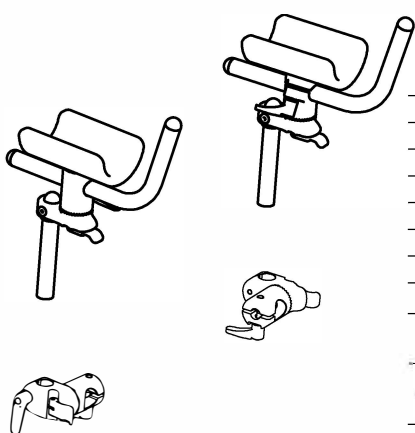

D1	171254	809 medium/large ARM SUPPORT UPHOLSTERY
D2	301850	PAIR OF CURVED PLATE 809 medium/large
D3	301851	PAIR OF LOWER/UPPER TOOTHED SUPPORTS 809
D4	303108	PAIR OF M6X25 LEVERS
D5	301852	SET OF TOOTHED SUPP.LEVERS 809
D6	301853	PAIR OF HANDLEBAR BARS 809
D7	301855	PAIR OF VERT.BARS 809
POS.	CODICE	DESCRIZIONE

Spare Parts ARM SUPPORTS size Medium and Large

pag. 7

ORMESA®

GRILLO

QUESTO DISEGNO È DI PROPRIETÀ ORMESA: È VIETATO RIPRODURNE, MODIFICARNE O COMUNICARNE A TERZI IL CONTENUTO