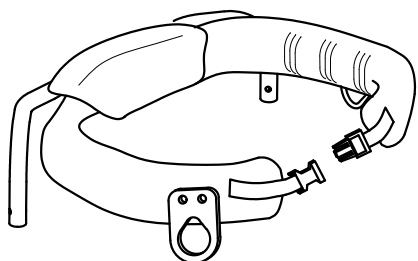

Spare Parts

LOWER PART OF POSTERIOR
GRILLO BASE size Large

pag. 4

ORMESA®

GRILLO

QUESTO DISEGNO È DI PROPRIETÀ ORMESA; È VIETATO RIPRODURNE, MODIFICARNE O COMUNICARNE A TERZI IL CONTENUTO

A1	301832	SET OF CLAMPING LEVER TO ROTATE TRUNK SUPPORT
A2	160571P	CENTRAL PADDING
A3	303190	PAIR OF TRUNK HALF SUPPORT
A4	303240	EXTERNAL ROTATION SUPPORT + WIDTH ADJUSTMENT
A5	302298	PAIR OF PROFILE TO SLIDE TRUNK/PELVIC SUPPORT
A6	303241	PAIR OF TRUNK PADDING + STRAPS AND RIVETS
A7	301842	SET OF LEVERS FOR TRUNK SUPPORT WIDTH
A8	303223	PAIR OF TRUNK SUPPORT JOINTS
A9	301843	SET OF TRUNK SUPPORT JOINT LEVERS
A10	303242	FRAME+JOINTS TRUNK SUPPORT

POS. PART NR. DESCRIPTION

Spare Parts TRUNK SUPPORT size Large

B1	160571P	CENTRAL PADDING
B2	303189	PAIR OF PELVIC HALF SUPPORT
B3	303244	EXTERNAL SUPPORT + PELVIC WIDTH ADJUSTMENT
B4	303245	PAIR OF PELVIC PADDING + STRAPS AND RIVETS
B5	303246	PELVIC TRAVERSE SUPPORT
B6	302298	PAIR OF PROFILE TO SLIDE TRUNK SUPPORT
B7	301842	SET OF LEVERS FOR TRUNK SUPPORT WIDTH
POS.	PART NR.	DESCRIPTION