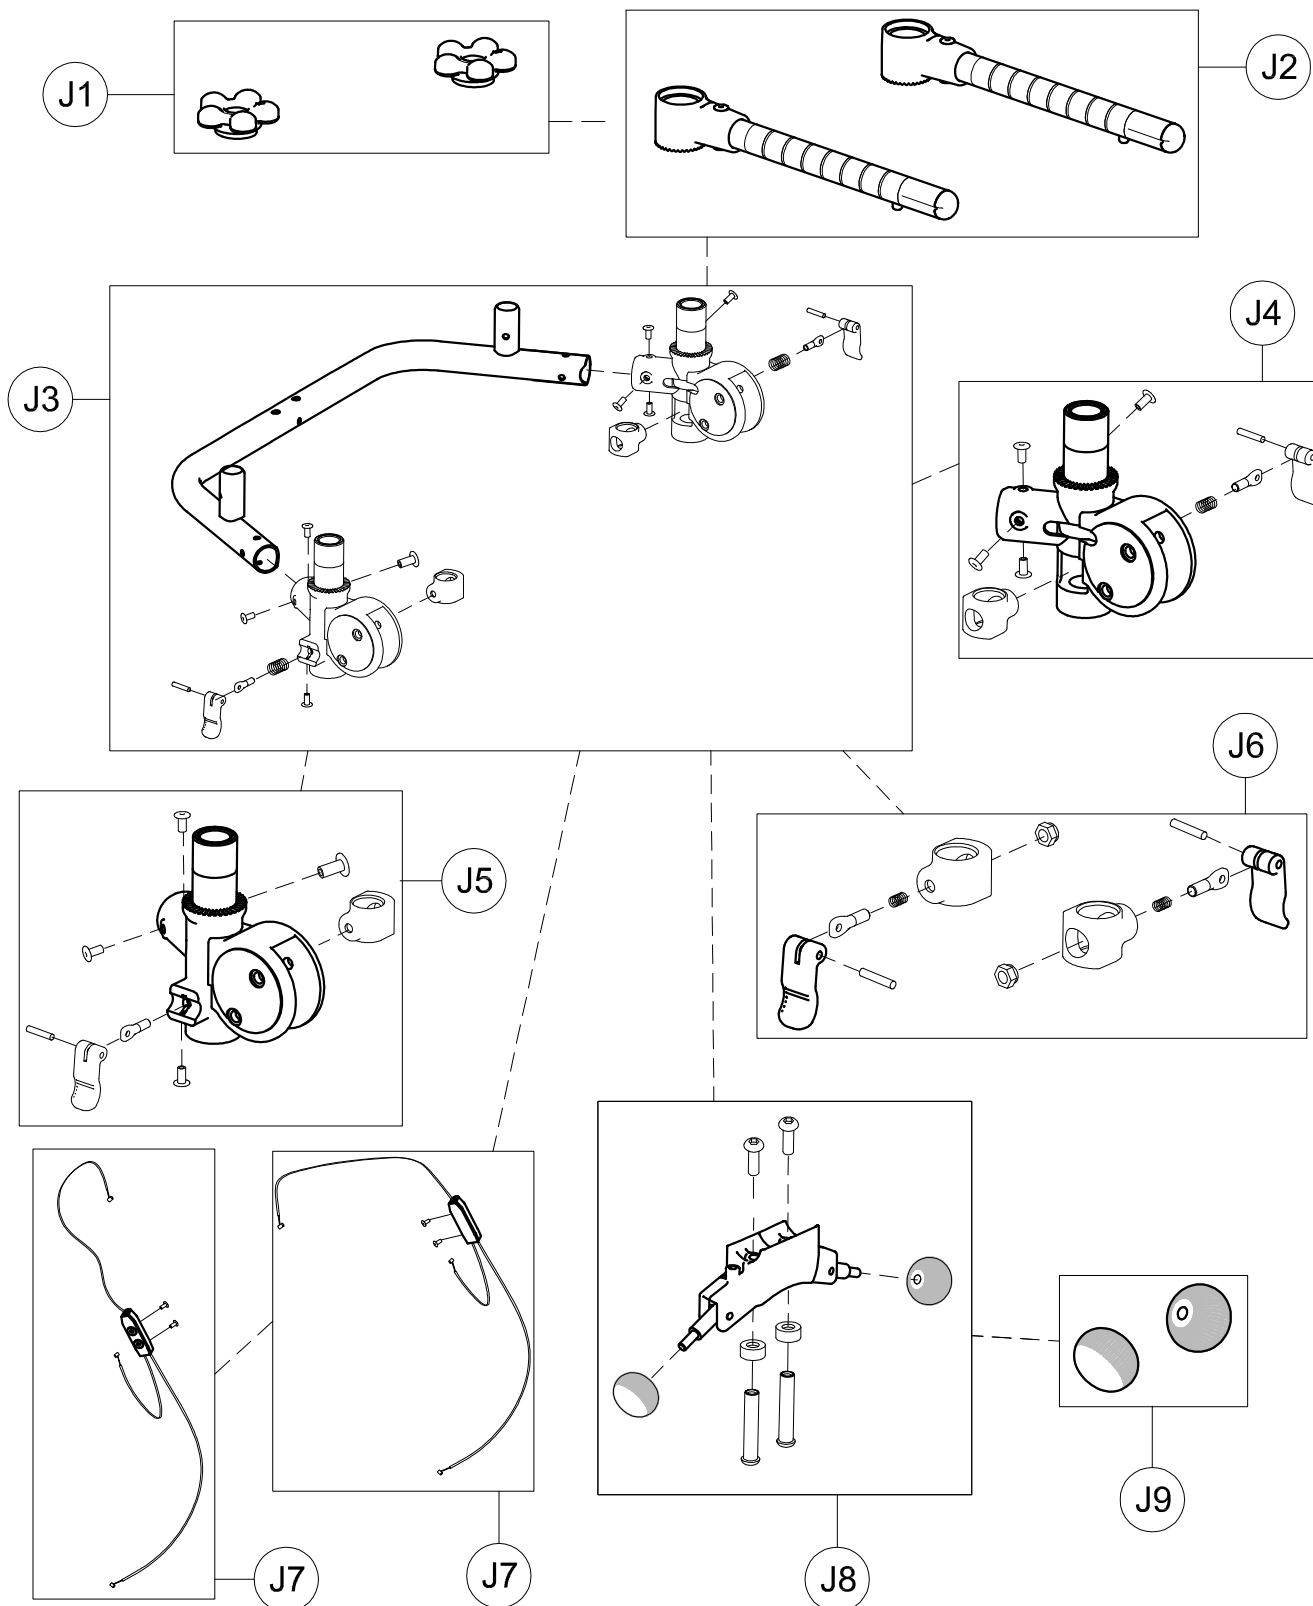

A	103641	925-L TRUNK SUPPORT
B	103637	924-L PELVIC SUPPORT
C	103633	930-L PELVIC HARNESS
D	103613	809-L ARM SUPPORT
G	102810	890-C Large LEG DIVIDER+ABDUCTOR
H	302450	RIGHT-LEFT SUPPORTS FOR 809
J	303247	POSTERIOR FRAME GRILLO Large
M	103588	927 REMOVABLE GRIP HANDLES POSTERIOR GRILLO
N	103656	928 med/large REAR WHEELS NARROW BASE
R	105605	810 M-L PAIR OF WEIGHT BARS
S	102815	890-SC Large LEG DIVIDER
T	102970	939 ERGONOMIC HANDLES
V	103616	943 M-L ARM STRAPS
POS.	PART NR.	DESCRIPTION

Spare Parts POSTERIOR GRILLO size Large

J1	301797	PAIR OF KNOBS TO FIX HORIZONT.SUPPORT.
J2	302284	PAIR OF HORIZ.BARS FOR HANDLEBAR GRILLO large
J3	303236	UPPER CROSSPIECE SUPPORT+LOCKING LEVERS
J4	302286	RIGHT UPPER CROSSPIECE SUPPORT+LOCKING LEVER
J5	302287	LEFT UPPER CROSSPIECE SUPPORT+LOCKING LEVER
J6	302288	SET OF LEVERS TO LOCK TRUNK SUPPORT VERTICALLY
J7	303406	CABLES SET+ DOUBLER
J8	302290	COMMAND SUPPORT + LEVERS AND KNOBS
J9	301808	PAIR OF KNOBS FOR GAS SPRING GRILLO
POS.	PART NR.	DESCRIPTION

Spare Parts UPPER PART OF POSTERIOR GRILLO BASE size Large

J7	303406	CABLES SET+ DOUBLER
J10	302293	COMPLETE LEFT SIDE
J11	302292	COMPLETE RGT SIDE
J12	302033	UPPER GAS SPRING
J13	302395	LOWER GAS SPRING
J14	303248	POSTERIOR GRILLO Large BASE + WHEELS
POS.	CODICE	DESCRIZIONE

POS. PART NR. DESCRIPTION

Spare Parts TRUNK SUPPORT size Large

B1	160571P	CENTRAL PADDING
B2	303189	PAIR OF PELVIC HALF SUPPORT
B3	303244	EXTERNAL SUPPORT + PELVIC WIDTH ADJUSTMENT
B4	303245	PAIR OF PELVIC PADDING + STRAPS AND RIVETS
B5	303246	PELVIC TRAVERSE SUPPORT
B6	302298	PAIR OF PROFILE TO SLIDE TRUNK SUPPORT
B7	301842	SET OF LEVERS FOR TRUNK SUPPORT WIDTH
POS.	PART NR.	DESCRIPTION