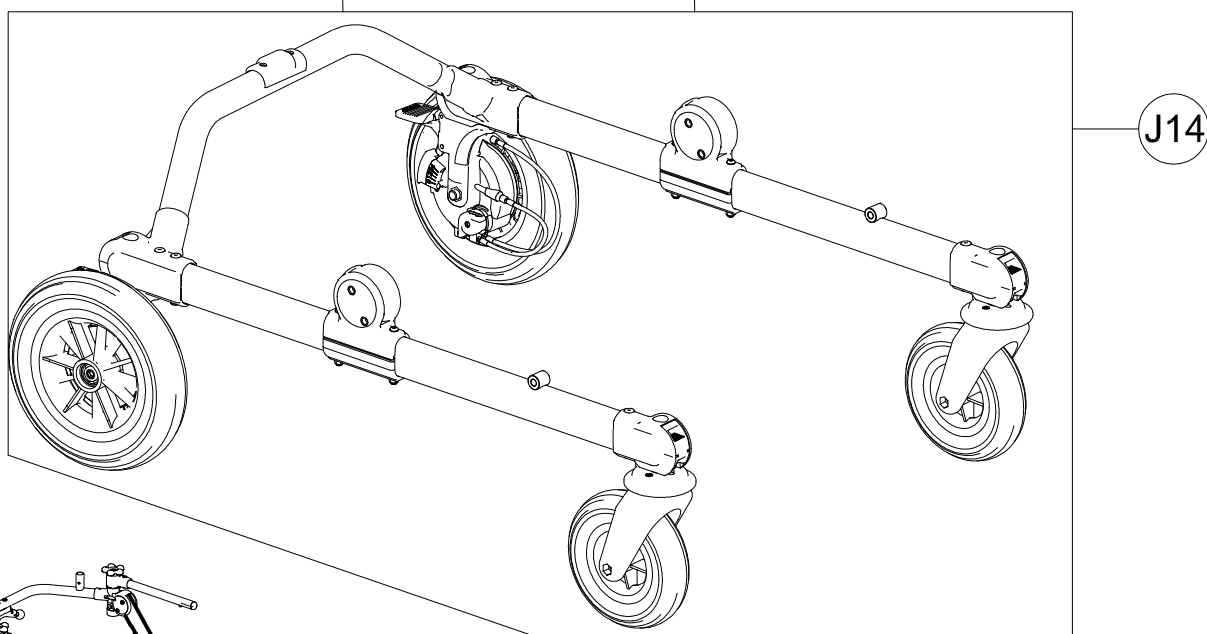

J7	303406	CABLES SET+ DOUBLER
J10	302293	COMPLETE LEFT SIDE
J11	302292	COMPLETE RGT SIDE
J12	302033	UPPER GAS SPRING
J13	302395	LOWER GAS SPRING
J14	303248	POSTERIOR GRILLO Large BASE + WHEELS
POS.	CODICE	DESCRIZIONE

Spare Parts POSTERIOR GRILLO SIDES size Large