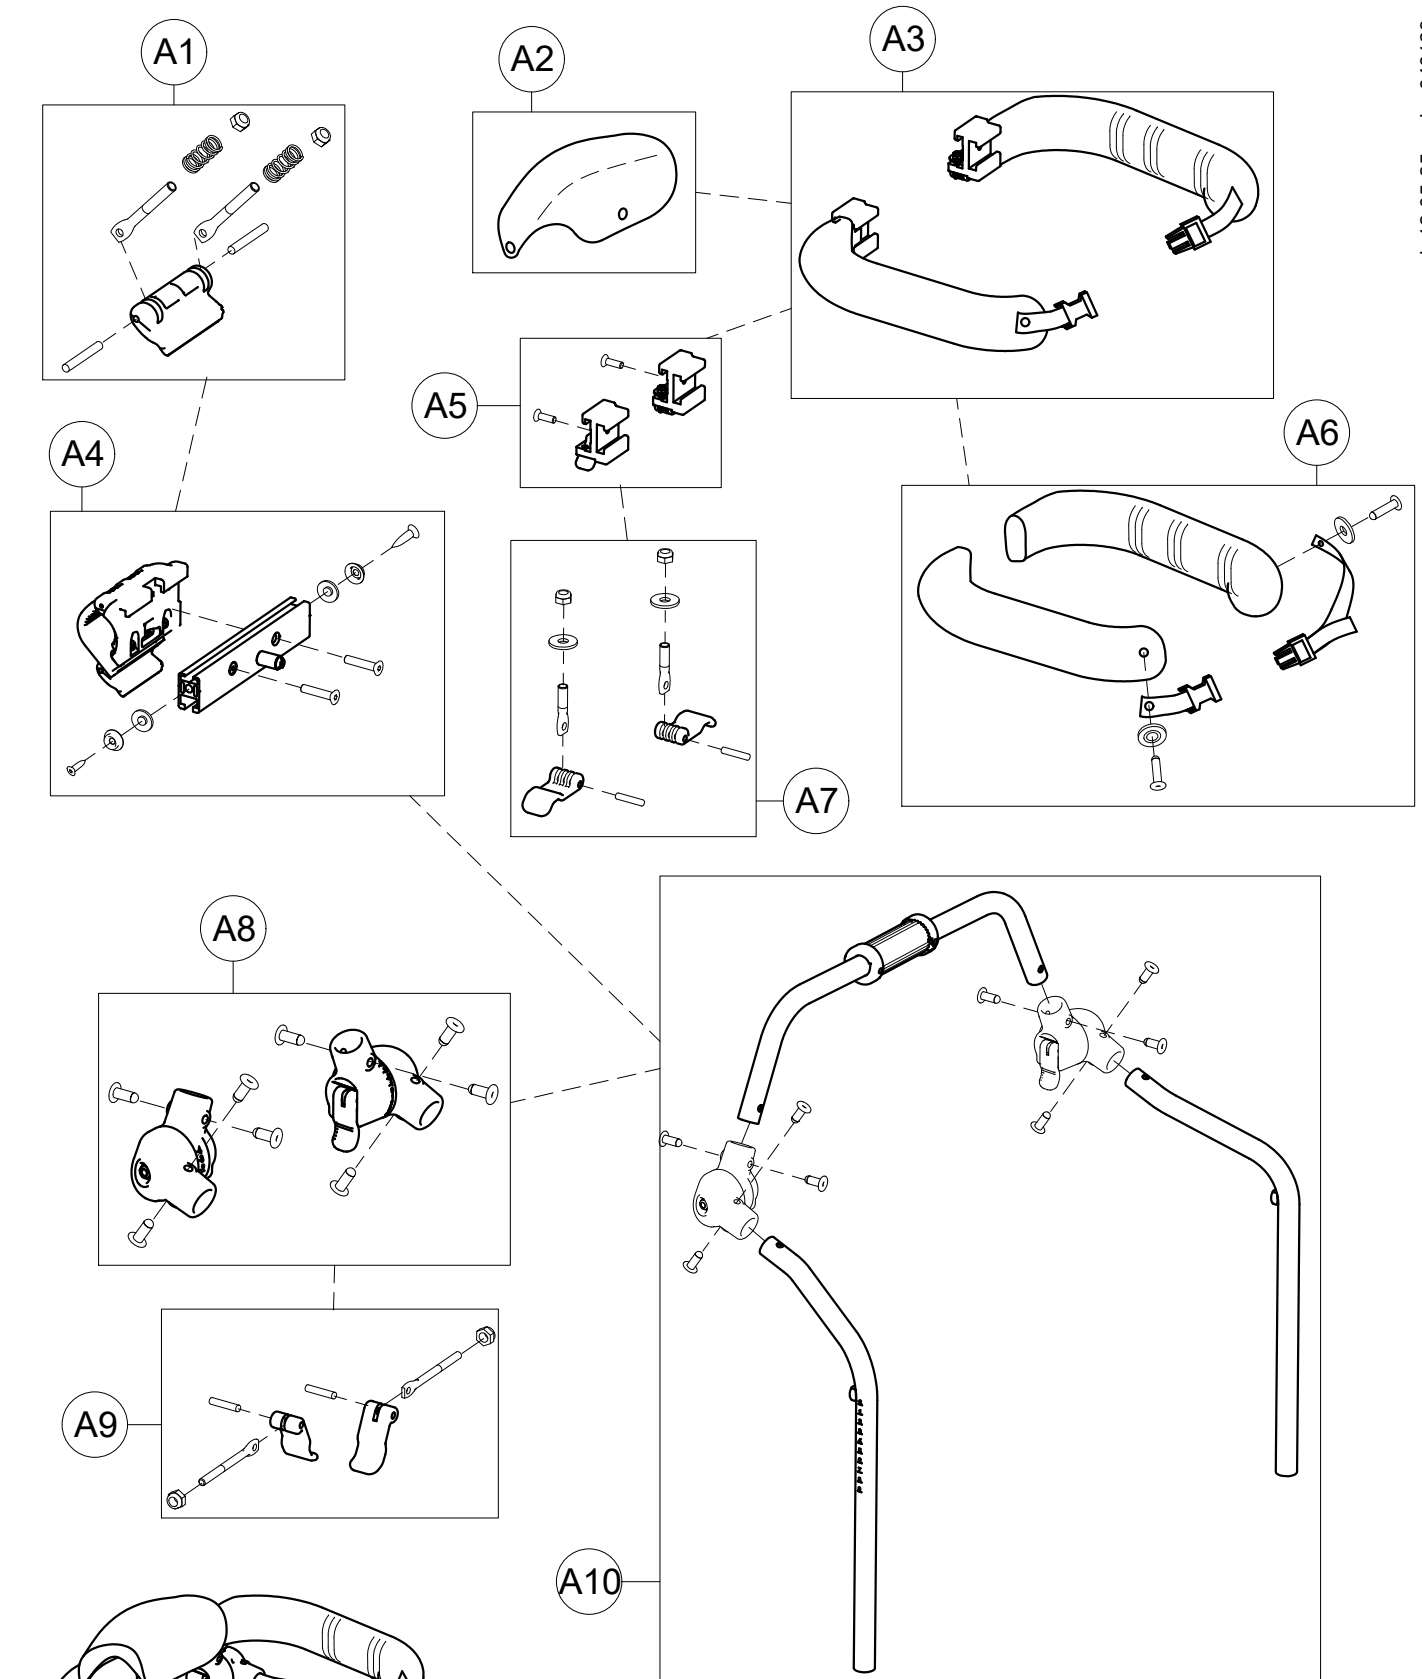

A	103641	925-L TRUNK SUPPORT
B	103637	924-L PELVIC SUPPORT
C	103633	930-L PELVIC HARNESS
D	103613	809-L ARM SUPPORT
G	102810	890-C Large LEG DIVIDER+ABDUCTOR
H	302450	RIGHT-LEFT SUPPORTS FOR 809
J	303247	POSTERIOR FRAME GRILLO Large
M	103588	927 REMOVABLE GRIP HANDLES POSTERIOR GRILLO
N	103656	928 med/large REAR WHEELS NARROW BASE
R	105605	810 M-L PAIR OF WEIGHT BARS
S	102815	890-SC Large LEG DIVIDER
T	102970	939 ERGONOMIC HANDLES
V	103616	943 M-L ARM STRAPS
POS.	PART NR.	DESCRIPTION

Spare Parts

LOWER PART OF POSTERIOR
GRILLO BASE size Large

pag. 4

ORMESA®

GRILLO

QUESTO DISEGNO È DI PROPRIETÀ ORMESA; È VIETATO RIPRODURNE, MODIFICARNE O COMUNICARNE A TERZI IL CONTENUTO

A1	301832	SET OF CLAMPING LEVER TO ROTATE TRUNK SUPPORT
A2	160571P	CENTRAL PADDING
A3	303190	PAIR OF TRUNK HALF SUPPORT
A4	303240	EXTERNAL ROTATION SUPPORT + WIDTH ADJUSTMENT
A5	302298	PAIR OF PROFILE TO SLIDE TRUNK/PELVIC SUPPORT
A6	303241	PAIR OF TRUNK PADDING + STRAPS AND RIVETS
A7	301842	SET OF LEVERS FOR TRUNK SUPPORT WIDTH
A8	303223	PAIR OF TRUNK SUPPORT JOINTS
A9	301843	SET OF TRUNK SUPPORT JOINT LEVERS
A10	303242	FRAME+JOINTS TRUNK SUPPORT

POS. PART NR. DESCRIPTION

Spare Parts TRUNK SUPPORT size Large

B1	160571P	CENTRAL PADDING
B2	303189	PAIR OF PELVIC HALF SUPPORT
B3	303244	EXTERNAL SUPPORT + PELVIC WIDTH ADJUSTMENT
B4	303245	PAIR OF PELVIC PADDING + STRAPS AND RIVETS
B5	303246	PELVIC TRAVERSE SUPPORT
B6	302298	PAIR OF PROFILE TO SLIDE TRUNK SUPPORT
B7	301842	SET OF LEVERS FOR TRUNK SUPPORT WIDTH
POS.	PART NR.	DESCRIPTION

Spare Parts PELVIC SUPPORT size Large

D1	171254	809 medium/large ARM SUPPORT UPHOLSTERY
D2	301850	PAIR OF CURVED PLATE 809 medium/large
D3	301851	PAIR OF LOWER/UPPER TOOTHED SUPPORTS 809
D4	303108	PAIR OF M6X25 LEVERS
D5	301852	SET OF TOOTHED SUPP.LEVERS 809
D6	301853	PAIR OF HANDLEBAR BARS 809
D7	301855	PAIR OF VERT.BARS 809
POS.	CODICE	DESCRIZIONE