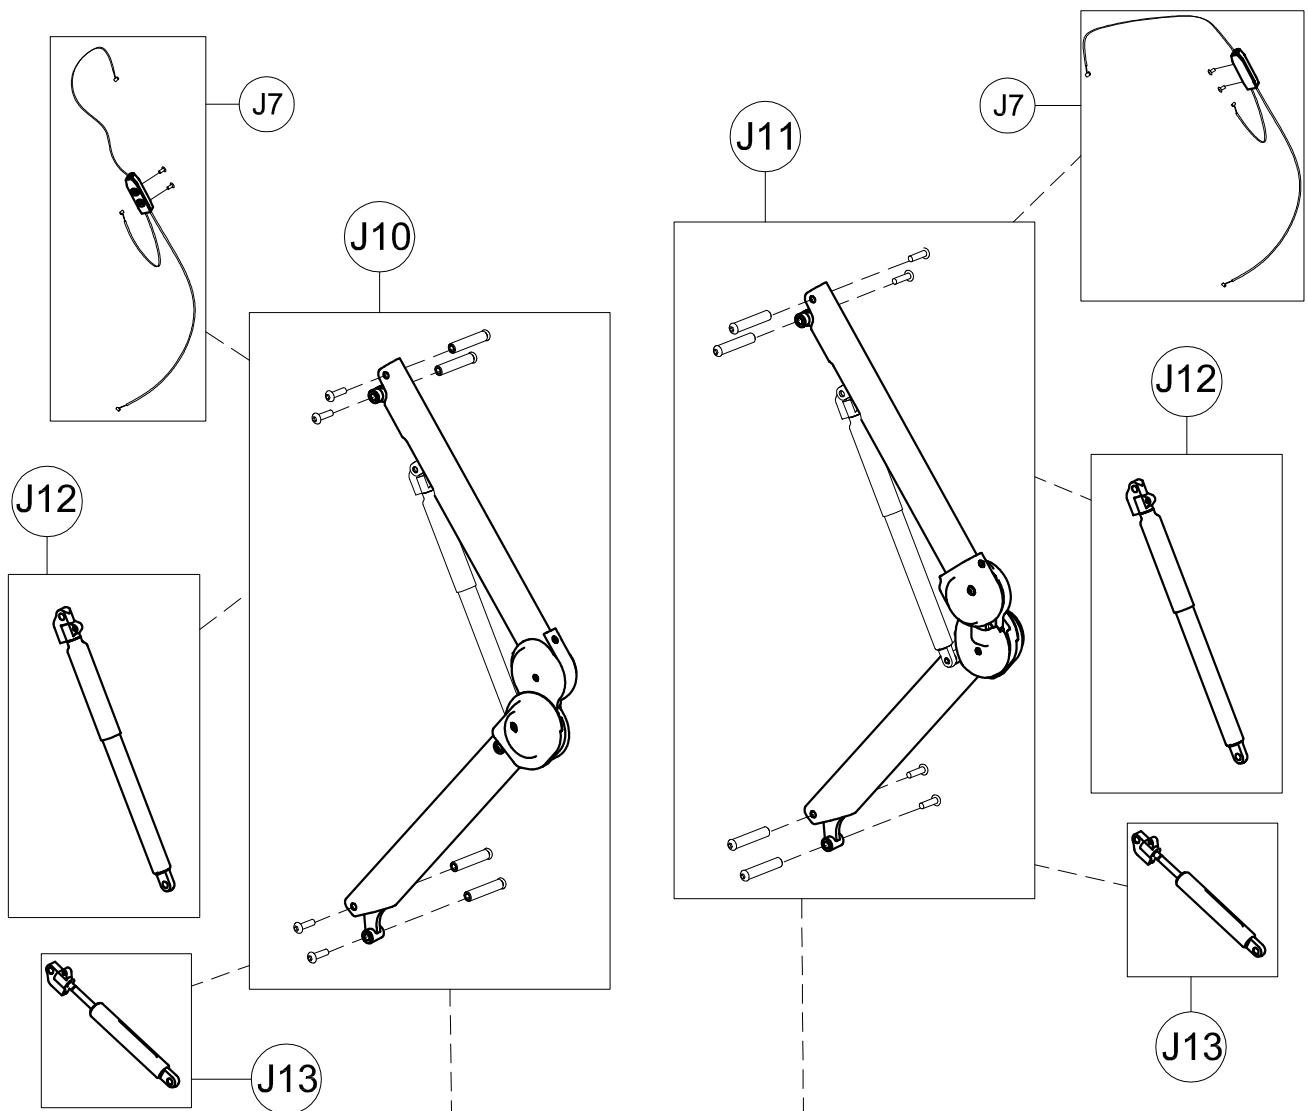

A	103641	925-L TRUNK SUPPORT
B	103637	924-L PELVIC SUPPORT
C	103633	930-L PELVIC HARNESS
D	103613	809-L ARM SUPPORT
G	102810	890-C Large LEG DIVIDER+ABDUCTOR
H	302450	RIGHT-LEFT SUPPORTS FOR 809
J	303247	POSTERIOR FRAME GRILLO Large
M	103588	927 REMOVABLE GRIP HANDLES POSTERIOR GRILLO
N	103656	928 med/large REAR WHEELS NARROW BASE
R	105605	810 M-L PAIR OF WEIGHT BARS
S	102815	890-SC Large LEG DIVIDER
T	102970	939 ERGONOMIC HANDLES
V	103616	943 M-L ARM STRAPS
POS.	PART NR.	DESCRIPTION

Spare Parts POSTERIOR GRILLO size Large

J1	301797	PAIR OF KNOBS TO FIX HORIZONT.SUPPORT.
J2	302284	PAIR OF HORIZ.BARS FOR HANDLEBAR GRILLO large
J3	303236	UPPER CROSSPIECE SUPPORT+LOCKING LEVERS
J4	302286	RIGHT UPPER CROSSPIECE SUPPORT+LOCKING LEVER
J5	302287	LEFT UPPER CROSSPIECE SUPPORT+LOCKING LEVER
J6	302288	SET OF LEVERS TO LOCK TRUNK SUPPORT VERTICALLY
J7	303406	CABLES SET+ DOUBLER
J8	302290	COMMAND SUPPORT + LEVERS AND KNOBS
J9	301808	PAIR OF KNOBS FOR GAS SPRING GRILLO
POS.	PART NR.	DESCRIPTION

Spare Parts UPPER PART OF POSTERIOR GRILLO BASE size Large

J7	303406	CABLES SET+ DOUBLER
J10	302293	COMPLETE LEFT SIDE
J11	302292	COMPLETE RGT SIDE
J12	302033	UPPER GAS SPRING
J13	302395	LOWER GAS SPRING
J14	303248	POSTERIOR GRILLO Large BASE + WHEELS
POS.	CODICE	DESCRIZIONE

POS. PART NR. DESCRIPTION

Spare Parts TRUNK SUPPORT size Large

B1	160571P	CENTRAL PADDING
B2	303189	PAIR OF PELVIC HALF SUPPORT
B3	303244	EXTERNAL SUPPORT + PELVIC WIDTH ADJUSTMENT
B4	303245	PAIR OF PELVIC PADDING + STRAPS AND RIVETS
B5	303246	PELVIC TRAVERSE SUPPORT
B6	302298	PAIR OF PROFILE TO SLIDE TRUNK SUPPORT
B7	301842	SET OF LEVERS FOR TRUNK SUPPORT WIDTH
POS.	PART NR.	DESCRIPTION