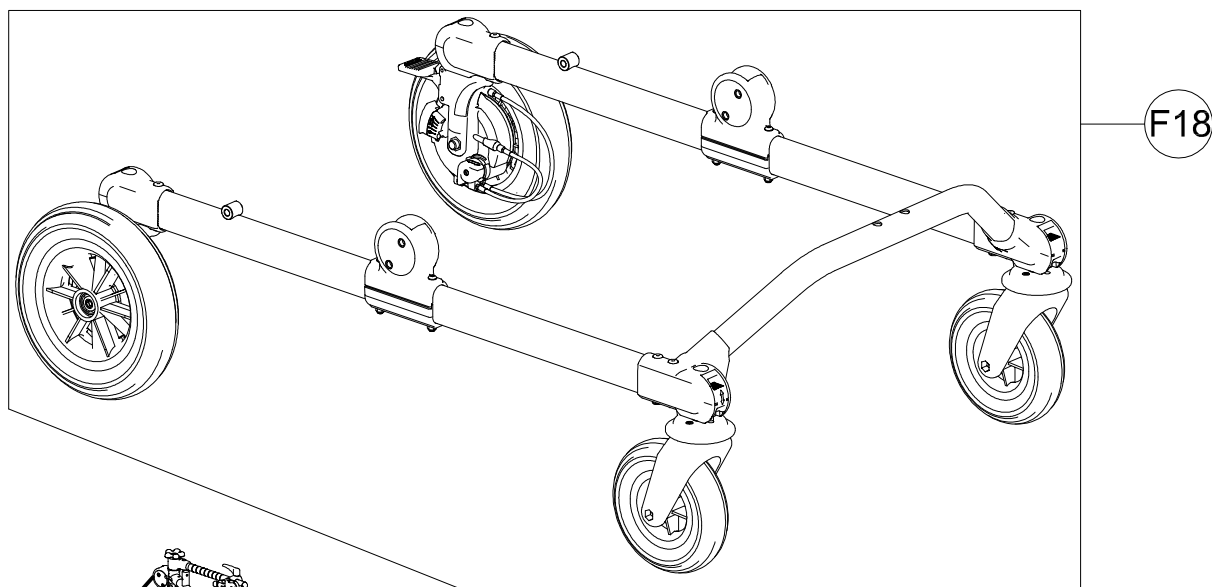

F13	303406	CABLES SET+ DOUBLER FOR GRILLO large(5)
F14	302292	COMPLETE RGT SIDE GRILLO large(5)
F15	302293	COMPLETE LEFT SIDE GRILLO large(5)
F16	302033	UPPER GAS SPRING GRILLO large(5)
F17	302395	LOWER GAS SPRING GRILLO large(5)
F18	303237	FRONT-DRIVE GRILLO Large BASE + WHEELS
POS.	PART NR.	DESCRIPTION

Spare Parts FRONT-DRIVE GRILLO SIDES size Large