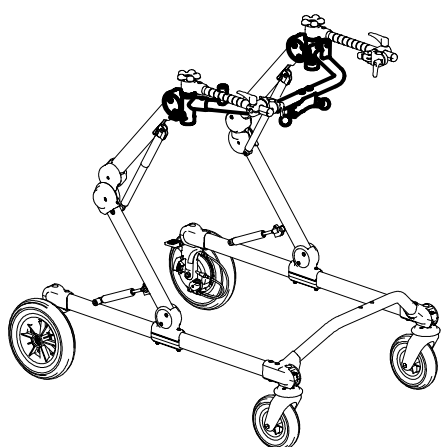

A	103641	925-L TRUNK SUPPORT
B	103637	924-L PELVIC SUPPORT
C	103633	930-L PELVIC HARNESS
D	103613	809-L ARM SUPPORT
E	103599	926-L HANDLEBAR FOR FRONT DRIVE
F	303235	FRAME FOR FRONT DRIVE
G	102810	890-C Large LEG DIVIDER+ABDUCTOR
N	103656	928 med/large REAR WHEELS NARROW BASE WITH BRAKE PEDALS
R	105605	810 M-L PAIR OF WEIGHT BARS
S	102813	890-SC Large LEG DIVIDER
T	102970	939 ERGONOMIC HANDLES
V	103616	943 M-L ARM STRAPS
POS.	PART NR.	DESCRIPTION

Spare Parts FRONT DRIVE GRILLO size large

F1	301797	PAIR OF KNOBS TO FIX HORIZONT.SUPPORT.
F2	302284	PAIR OF HORIZ.BARS FOR HANDLEBAR GRILLO large(5)
F3	302450	RGT-LEFT SUPPORTS OF 809 GRILLO
F4	301799	PAIR OF M8X35 HANDLES
F5	301800	PAIR OF M6X30 HANDLES
F6	301801	SET OF LEVERS TO LOCK THE HANDLEBAR VERTICALLY
POS.	PART NR.	DESCRIPTION

Spare Parts **HANDLEBAR SUPPORT + HORIZONTAL BARS**
FRONT-DRIVE GRILLO size Large

pag. 2

ORMESA®

GRILLO

THIS DRAWING BELONGS TO ORMESA: IT IS FORBIDDEN TO REPRODUCE, CHANGE OR INFORM ANY THIRD PARTY ABOUT ITS CONTENTS

Spare Parts UPPER PART OF FRONT-DRIVE
GRILLO BASE size Large

F13	303406	CABLES SET+ DOUBLER FOR GRILLO large(5)
F14	302292	COMPLETE RGT SIDE GRILLO large(5)
F15	302293	COMPLETE LEFT SIDE GRILLO large(5)
F16	302033	UPPER GAS SPRING GRILLO large(5)
F17	302395	LOWER GAS SPRING GRILLO large(5)
F18	303237	FRONT-DRIVE GRILLO Large BASE + WHEELS
POS.	PART NR.	DESCRIPTION