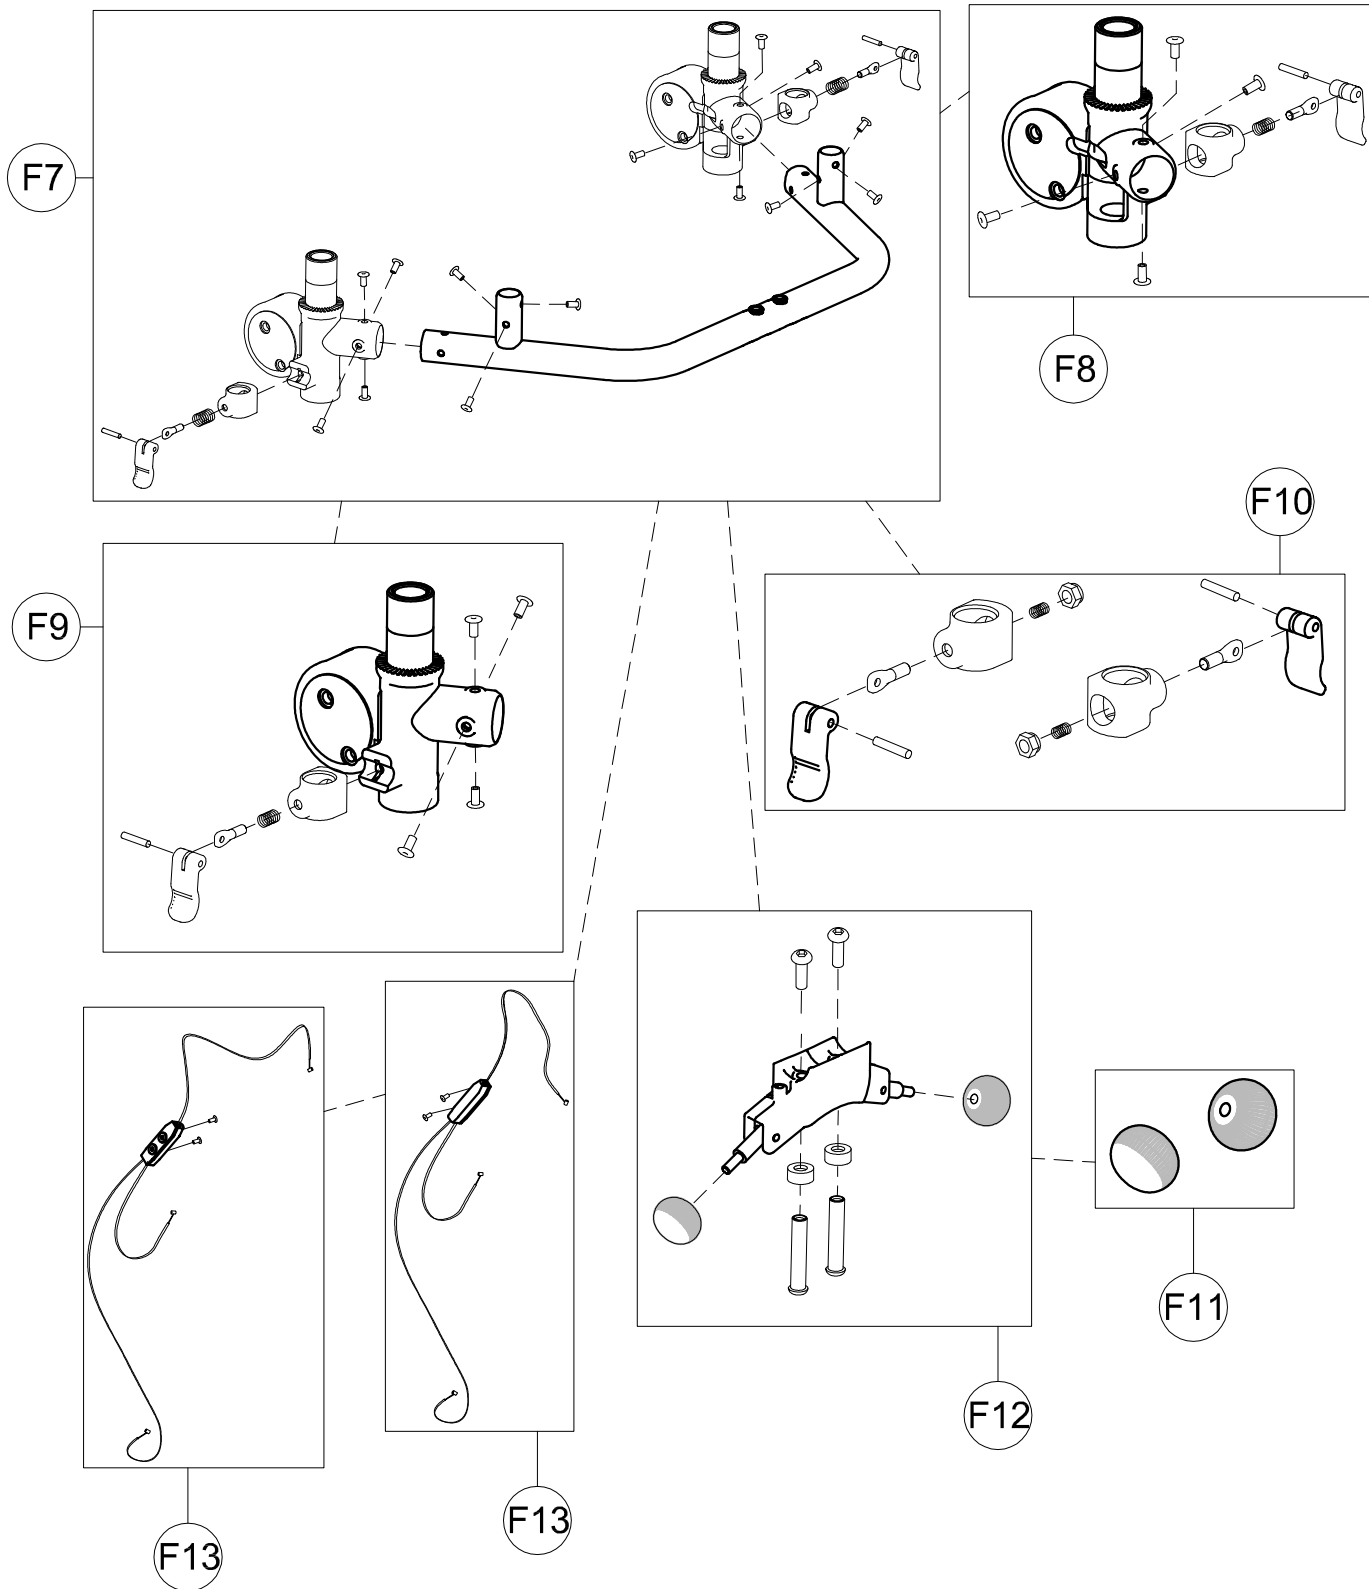

A	103641	925-L TRUNK SUPPORT
B	103637	924-L PELVIC SUPPORT
C	103633	930-L PELVIC HARNESS
D	103613	809-L ARM SUPPORT
E	103599	926-L HANDLEBAR FOR FRONT DRIVE
F	303235	FRAME FOR FRONT DRIVE
G	102810	890-C Large LEG DIVIDER+ABDUCTOR
N	103656	928 med/large REAR WHEELS NARROW BASE WITH BRAKE PEDALS
R	105605	810 M-L PAIR OF WEIGHT BARS
S	102813	890-SC Large LEG DIVIDER
T	102970	939 ERGONOMIC HANDLES
V	103616	943 M-L ARM STRAPS
POS.	PART NR.	DESCRIPTION

Spare Parts FRONT DRIVE GRILLO size large

F1	301797	PAIR OF KNOBS TO FIX HORIZONT.SUPPORT.
F2	302284	PAIR OF HORIZ.BARS FOR HANDLEBAR GRILLO large(5)
F3	302450	RGT-LEFT SUPPORTS OF 809 GRILLO
F4	301799	PAIR OF M8X35 HANDLES
F5	301800	PAIR OF M6X30 HANDLES
F6	301801	SET OF LEVERS TO LOCK THE HANDLEBAR VERTICALLY
POS.	PART NR.	DESCRIPTION

F7	303236	UPPER CROSSPIECE SUPPORT+LOCKING LEVERS
F8	302287	LEFT UPPER CROSSPIECE SUPPORT+LOCKING LEVER
F9	302286	RIGHT UPPER CROSSPIECE SUPPORT+LOCKING LEVER
F10	302288	SET OF LEVERS TO LOCK TRUNK SUPPORT VERTICALLY
F11	301808	PAIR OF KNOBS FOR GAS SPRING GRILLO
F12	302290	COMMAND SUPPORT + LEVERS AND KNOBS
F13	303406	CABLES SET+ DOUBLER
POS.	PART NR.	DESCRIPTION

POS. PART NR. DESCRIPTION

Spare Parts TRUNK SUPPORT size Large

B1	160571P	CENTRAL PADDING
B2	303189	PAIR OF PELVIC HALF SUPPORT
B3	303244	EXTERNAL SUPPORT + PELVIC WIDTH ADJUSTMENT
B4	303245	PAIR OF PELVIC PADDING + STRAPS AND RIVETS
B5	303246	PELVIC TRAVERSE SUPPORT
B6	302298	PAIR OF PROFILE TO SLIDE TRUNK SUPPORT
B7	301842	SET OF LEVERS FOR TRUNK SUPPORT WIDTH
POS.	PART NR.	DESCRIPTION