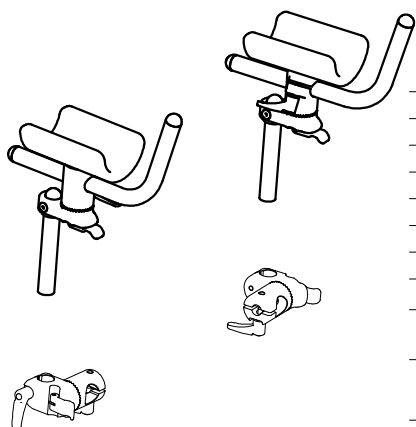

D1	171254	809 medium/large ARM SUPPORT UPHOLSTERY
D2	301850	PAIR OF CURVED PLATE 809 medium/large
D3	301851	PAIR OF LOWER/UPPER TOOTHED SUPPORTS 809
D4	303108	PAIR OF M6X25 LEVERS
D5	301852	SET OF TOOTHED SUPP.LEVERS 809
D6	301853	PAIR OF HANDLEBAR BARS 809
D7	301855	PAIR OF VERT.BARS 809
POS.	CODICE	DESCRIZIONE

Spare Parts ARM SUPPORTS size Medium and Large