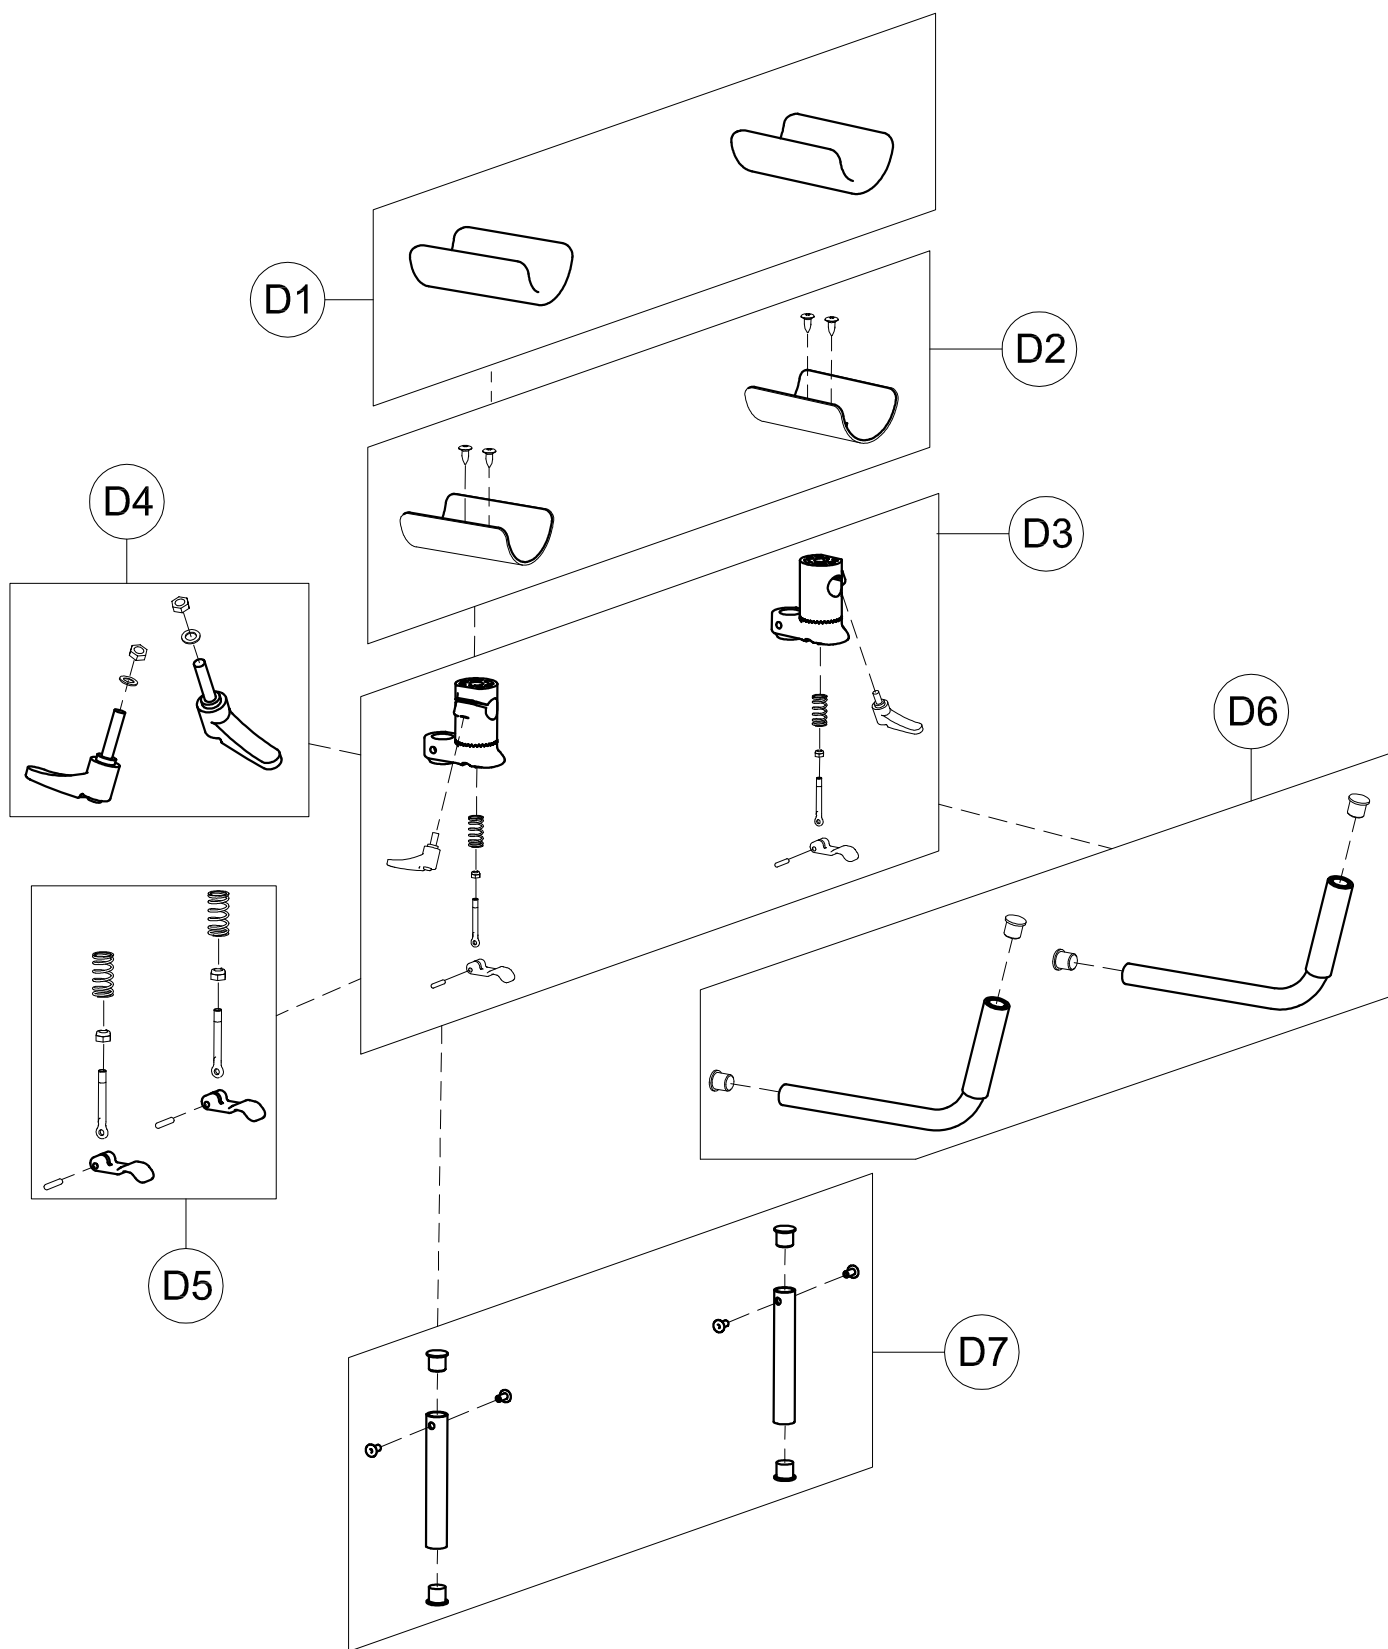

Spare Parts LOWER PART OF FRONT-DRIVE
GRILLO BASE size Large

A1	301832	SET OF CLAMPING LEVER TO ROTATE TRUNK SUPPORT
A2	160571P	CENTRAL PADDING
A3	303190	PAIR OF TRUNK HALF SUPPORT
A4	303240	EXTERNAL ROTATION SUPPORT + WIDTH ADJUSTMENT
A5	302298	PAIR OF PROFILE TO SLIDE TRUNK/PELVIC SUPPORT
A6	303241	PAIR OF TRUNK PADDING + STRAPS AND RIVETS
A7	301842	SET OF LEVERS FOR TRUNK SUPPORT WIDTH
A8	303223	PAIR OF TRUNK SUPPORT JOINTS
A9	301843	SET OF TRUNK SUPPORT JOINT LEVERS
A10	303242	FRAME+JOINTS TRUNK SUPPORT

POS. PART NR. DESCRIPTION

Spare Parts TRUNK SUPPORT size Large

B1	160571P	CENTRAL PADDING
B2	303189	PAIR OF PELVIC HALF SUPPORT
B3	303244	EXTERNAL SUPPORT + PELVIC WIDTH ADJUSTMENT
B4	303245	PAIR OF PELVIC PADDING + STRAPS AND RIVETS
B5	303246	PELVIC TRAVERSE SUPPORT
B6	302298	PAIR OF PROFILE TO SLIDE TRUNK SUPPORT
B7	301842	SET OF LEVERS FOR TRUNK SUPPORT WIDTH
POS.	PART NR.	DESCRIPTION

Spare Parts PELVIC SUPPORT size Large

D1	171254	809 medium/large ARM SUPPORT UPHOLSTERY
D2	301850	PAIR OF CURVED PLATE 809 medium/large
D3	301851	PAIR OF LOWER/UPPER TOOTHED SUPPORTS 809
D4	303108	PAIR OF M6X25 LEVERS
D5	301852	SET OF TOOTHED SUPP.LEVERS 809
D6	301853	PAIR OF HANDLEBAR BARS 809
D7	301855	PAIR OF VERT.BARS 809
POS.	CODICE	DESCRIZIONE

Spare Parts ARM SUPPORTS size Medium and Large

G1	171535	890 large(5) UPHOLSTERY for GRILLO
G2	302933	PAIR OF CURVED PLATE 890 large(5) GRILLO
G3	301858	PAIR OF ABDUCT.SLIDING PROFILE GRILLO
G4	301859	PAIR OF ABDUCT. 890 STOP GRILLO
G5	302304	HORIZONTAL BAR 890 large(5) + CAP GRILLO
G6	301862	890 FIXING BAR +LEVER/SCREWS
G7	303232	890 VERTICAL BAR + CAP
G8	303233	FIXING LOCK 890 + SCREWS
G9	301866	SET OF HEIGHT ADJUST.LEVER 890 GRILLO
POS.	PART NR.	DESCRIPTION