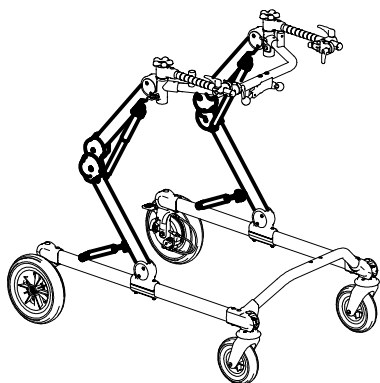

A	103641	925-L TRUNK SUPPORT
B	103637	924-L PELVIC SUPPORT
C	103633	930-L PELVIC HARNESS
D	103613	809-L ARM SUPPORT
E	103599	926-L HANDLEBAR FOR FRONT DRIVE
F	303235	FRAME FOR FRONT DRIVE
G	102810	890-C Large LEG DIVIDER+ABDUCTOR
N	103656	928 med/large REAR WHEELS NARROW BASE WITH BRAKE PEDALS
R	105605	810 M-L PAIR OF WEIGHT BARS
S	102813	890-SC Large LEG DIVIDER
T	102970	939 ERGONOMIC HANDLES
V	103616	943 M-L ARM STRAPS
POS.	PART NR.	DESCRIPTION

Spare Parts **HANDLEBAR SUPPORT + HORIZONTAL BARS**
FRONT-DRIVE GRILLO size Large

pag. 2

ORMESA®

GRILLO

THIS DRAWING BELONGS TO ORMESA: IT IS FORBIDDEN TO REPRODUCE, CHANGE OR INFORM ANY THIRD PARTY ABOUT ITS CONTENTS

F7	303236	UPPER CROSSPIECE SUPPORT+LOCKING LEVERS
F8	302287	LEFT UPPER CROSSPIECE SUPPORT+LOCKING LEVER
F9	302286	RIGHT UPPER CROSSPIECE SUPPORT+LOCKING LEVER
F10	302288	SET OF LEVERS TO LOCK TRUNK SUPPORT VERTICALLY
F11	301808	PAIR OF KNOBS FOR GAS SPRING GRILLO
F12	302290	COMMAND SUPPORT + LEVERS AND KNOBS
F13	303406	CABLES SET+ DOUBLER
POS.	PART NR.	DESCRIPTION

Spare Parts UPPER PART OF FRONT-DRIVE
GRILLO BASE size Large

F13	303406	CABLES SET+ DOUBLER FOR GRILLO large(5)
F14	302292	COMPLETE RGT SIDE GRILLO large(5)
F15	302293	COMPLETE LEFT SIDE GRILLO large(5)
F16	302033	UPPER GAS SPRING GRILLO large(5)
F17	302395	LOWER GAS SPRING GRILLO large(5)
F18	303237	FRONT-DRIVE GRILLO Large BASE + WHEELS
POS.	PART NR.	DESCRIPTION