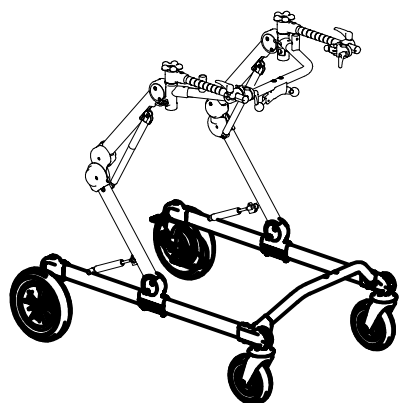

F19	303508	PAIR OF DIRECT.CAPS FOR WHEELS GRILLO
F20	301812	PAIR OF UPPER/LOWER SUPPORTS OF SIDE GRILLO
F21	303208	PAIR OF WHEEL SUPPORTS
F22	303211	KIT OF LOWER CROSSPIECE SUPPORT
F23	303238	PAIR OF BASE SIDES
F24	303239	LOWER CROSSPIECE+SCREWS
F26	303476	PAIR OF COMPLETE REAR WHEELS
F27	302546	PAIR OF DIRECTION LOCKS
F28	303387	PAIR OF COMPLETE FRONT WHEELS
POS.	PART NR.	DESCRIPTION

Spare Parts LOWER PART OF FRONT-DRIVE
GRILLO BASE size Large