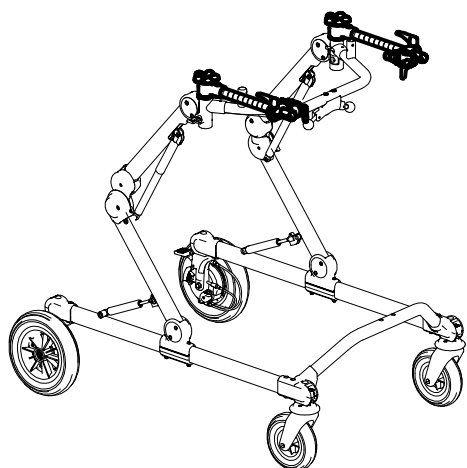

A	103641	925-L TRUNK SUPPORT
B	103637	924-L PELVIC SUPPORT
C	103633	930-L PELVIC HARNESS
D	103613	809-L ARM SUPPORT
E	103599	926-L HANDLEBAR FOR FRONT DRIVE
F	303235	FRAME FOR FRONT DRIVE
G	102810	890-C Large LEG DIVIDER+ABDUCTOR
N	103656	928 med/large REAR WHEELS NARROW BASE WITH BRAKE PEDALS
R	105605	810 M-L PAIR OF WEIGHT BARS
S	102813	890-SC Large LEG DIVIDER
T	102970	939 ERGONOMIC HANDLES
V	103616	943 M-L ARM STRAPS
POS.	PART NR.	DESCRIPTION

Spare Parts FRONT DRIVE GRILLO size large

F1	301797	PAIR OF KNOBS TO FIX HORIZONT.SUPPORT.
F2	302284	PAIR OF HORIZ.BARS FOR HANDLEBAR GRILLO large(5)
F3	302450	RGT-LEFT SUPPORTS OF 809 GRILLO
F4	301799	PAIR OF M8X35 HANDLES
F5	301800	PAIR OF M6X30 HANDLES
F6	301801	SET OF LEVERS TO LOCK THE HANDLEBAR VERTICALLY
POS.	PART NR.	DESCRIPTION

Spare Parts **HANDLEBAR SUPPORT + HORIZONTAL BARS**
FRONT-DRIVE GRILLO size Large

pag. 2

ORMESA®

GRILLO

THIS DRAWING BELONGS TO ORMESA: IT IS FORBIDDEN TO REPRODUCE, CHANGE OR INFORM ANY THIRD PARTY ABOUT ITS CONTENTS

Spare Parts UPPER PART OF FRONT-DRIVE
GRILLO BASE size Large

F13	303406	CABLES SET+ DOUBLER FOR GRILLO large(5)
F14	302292	COMPLETE RGT SIDE GRILLO large(5)
F15	302293	COMPLETE LEFT SIDE GRILLO large(5)
F16	302033	UPPER GAS SPRING GRILLO large(5)
F17	302395	LOWER GAS SPRING GRILLO large(5)
F18	303237	FRONT-DRIVE GRILLO Large BASE + WHEELS
POS.	PART NR.	DESCRIPTION