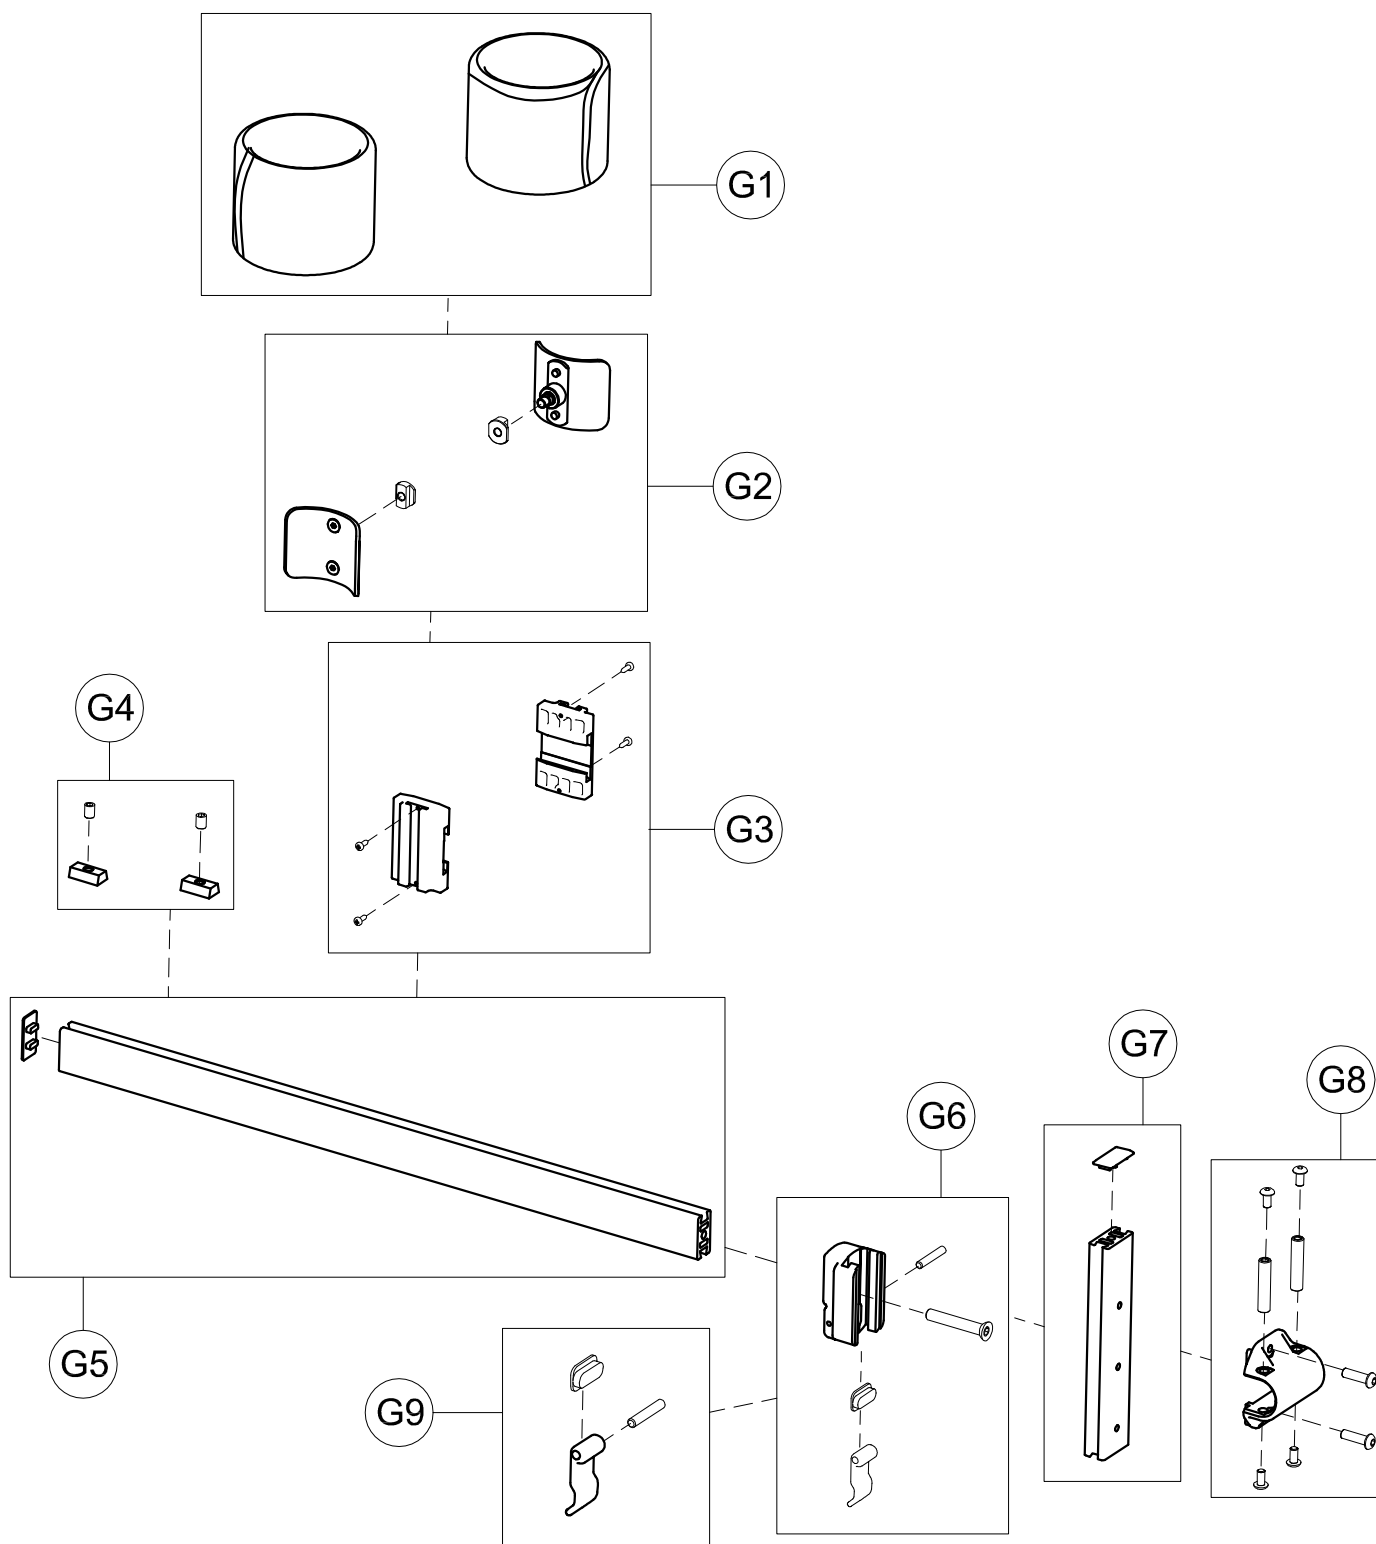

Spare Parts LOWER PART OF FRONT-DRIVE
GRILLO BASE size Large

A1	301832	SET OF CLAMPING LEVER TO ROTATE TRUNK SUPPORT
A2	160571P	CENTRAL PADDING
A3	303190	PAIR OF TRUNK HALF SUPPORT
A4	303240	EXTERNAL ROTATION SUPPORT + WIDTH ADJUSTMENT
A5	302298	PAIR OF PROFILE TO SLIDE TRUNK/PELVIC SUPPORT
A6	303241	PAIR OF TRUNK PADDING + STRAPS AND RIVETS
A7	301842	SET OF LEVERS FOR TRUNK SUPPORT WIDTH
A8	303223	PAIR OF TRUNK SUPPORT JOINTS
A9	301843	SET OF TRUNK SUPPORT JOINT LEVERS
A10	303242	FRAME+JOINTS TRUNK SUPPORT

POS. PART NR. DESCRIPTION

Spare Parts TRUNK SUPPORT size Large

B1	160571P	CENTRAL PADDING
B2	303189	PAIR OF PELVIC HALF SUPPORT
B3	303244	EXTERNAL SUPPORT + PELVIC WIDTH ADJUSTMENT
B4	303245	PAIR OF PELVIC PADDING + STRAPS AND RIVETS
B5	303246	PELVIC TRAVERSE SUPPORT
B6	302298	PAIR OF PROFILE TO SLIDE TRUNK SUPPORT
B7	301842	SET OF LEVERS FOR TRUNK SUPPORT WIDTH
POS.	PART NR.	DESCRIPTION

Spare Parts PELVIC SUPPORT size Large

D1	171254	809 medium/large ARM SUPPORT UPHOLSTERY
D2	301850	PAIR OF CURVED PLATE 809 medium/large
D3	301851	PAIR OF LOWER/UPPER TOOTHED SUPPORTS 809
D4	303108	PAIR OF M6X25 LEVERS
D5	301852	SET OF TOOTHED SUPP.LEVERS 809
D6	301853	PAIR OF HANDLEBAR BARS 809
D7	301855	PAIR OF VERT.BARS 809
POS.	CODICE	DESCRIZIONE

Spare Parts ARM SUPPORTS size Medium and Large

G1	171535	890 large(5) UPHOLSTERY for GRILLO
G2	302933	PAIR OF CURVED PLATE 890 large(5) GRILLO
G3	301858	PAIR OF ABDUCT.SLIDING PROFILE GRILLO
G4	301859	PAIR OF ABDUCT. 890 STOP GRILLO
G5	302304	HORIZONTAL BAR 890 large(5) + CAP GRILLO
G6	301862	890 FIXING BAR +LEVER/SCREWS
G7	303232	890 VERTICAL BAR + CAP
G8	303233	FIXING LOCK 890 + SCREWS
G9	301866	SET OF HEIGHT ADJUST.LEVER 890 GRILLO
POS.	PART NR.	DESCRIPTION