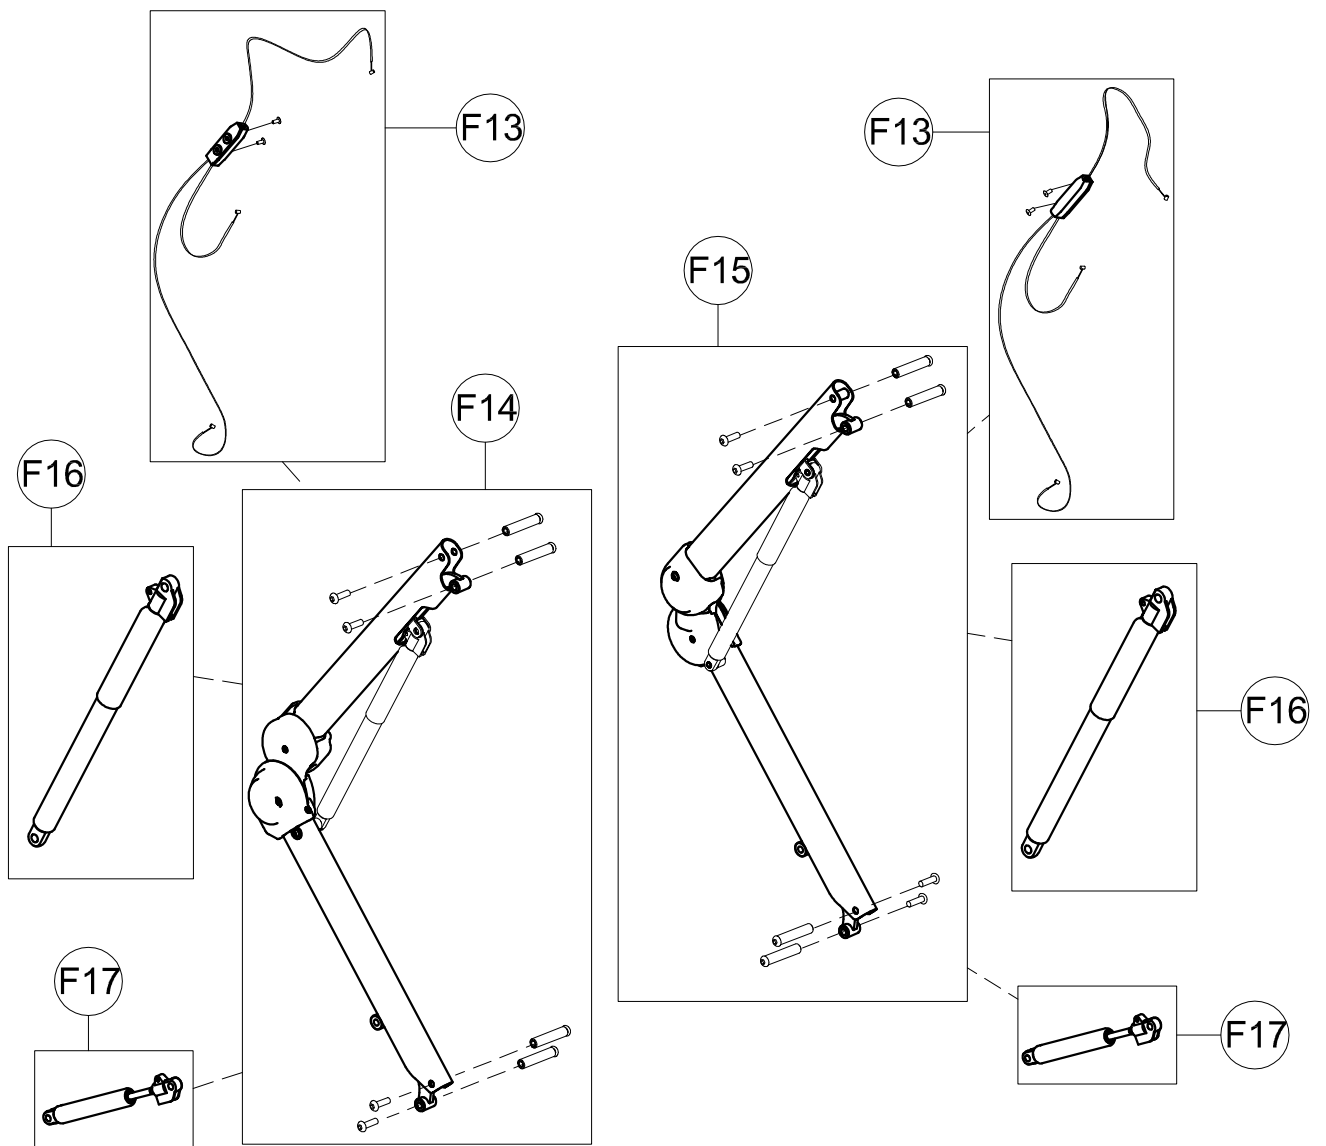

A	103641	925-L TRUNK SUPPORT
B	103637	924-L PELVIC SUPPORT
C	103633	930-L PELVIC HARNESS
D	103613	809-L ARM SUPPORT
E	103599	926-L HANDLEBAR FOR FRONT DRIVE
F	303235	FRAME FOR FRONT DRIVE
G	102810	890-C Large LEG DIVIDER+ABDUCTOR
N	103656	928 med/large REAR WHEELS NARROW BASE WITH BRAKE PEDALS
R	105605	810 M-L PAIR OF WEIGHT BARS
S	102813	890-SC Large LEG DIVIDER
T	102970	939 ERGONOMIC HANDLES
V	103616	943 M-L ARM STRAPS
POS.	PART NR.	DESCRIPTION

F7	303236	UPPER CROSSPIECE SUPPORT+LOCKING LEVERS
F8	302287	LEFT UPPER CROSSPIECE SUPPORT+LOCKING LEVER
F9	302286	RIGHT UPPER CROSSPIECE SUPPORT+LOCKING LEVER
F10	302288	SET OF LEVERS TO LOCK TRUNK SUPPORT VERTICALLY
F11	301808	PAIR OF KNOBS FOR GAS SPRING GRILLO
F12	302290	COMMAND SUPPORT + LEVERS AND KNOBS
F13	303406	CABLES SET+ DOUBLER
POS.	PART NR.	DESCRIPTION

Spare Parts UPPER PART OF FRONT-DRIVE
GRILLO BASE size Large

F13	303406	CABLES SET+ DOUBLER FOR GRILLO large(5)
F14	302292	COMPLETE RGT SIDE GRILLO large(5)
F15	302293	COMPLETE LEFT SIDE GRILLO large(5)
F16	302033	UPPER GAS SPRING GRILLO large(5)
F17	302395	LOWER GAS SPRING GRILLO large(5)
F18	303237	FRONT-DRIVE GRILLO Large BASE + WHEELS
POS.	PART NR.	DESCRIPTION

POS. PART NR. DESCRIPTION

Spare Parts TRUNK SUPPORT size Large

B1	160571P	CENTRAL PADDING
B2	303189	PAIR OF PELVIC HALF SUPPORT
B3	303244	EXTERNAL SUPPORT + PELVIC WIDTH ADJUSTMENT
B4	303245	PAIR OF PELVIC PADDING + STRAPS AND RIVETS
B5	303246	PELVIC TRAVERSE SUPPORT
B6	302298	PAIR OF PROFILE TO SLIDE TRUNK SUPPORT
B7	301842	SET OF LEVERS FOR TRUNK SUPPORT WIDTH
POS.	PART NR.	DESCRIPTION