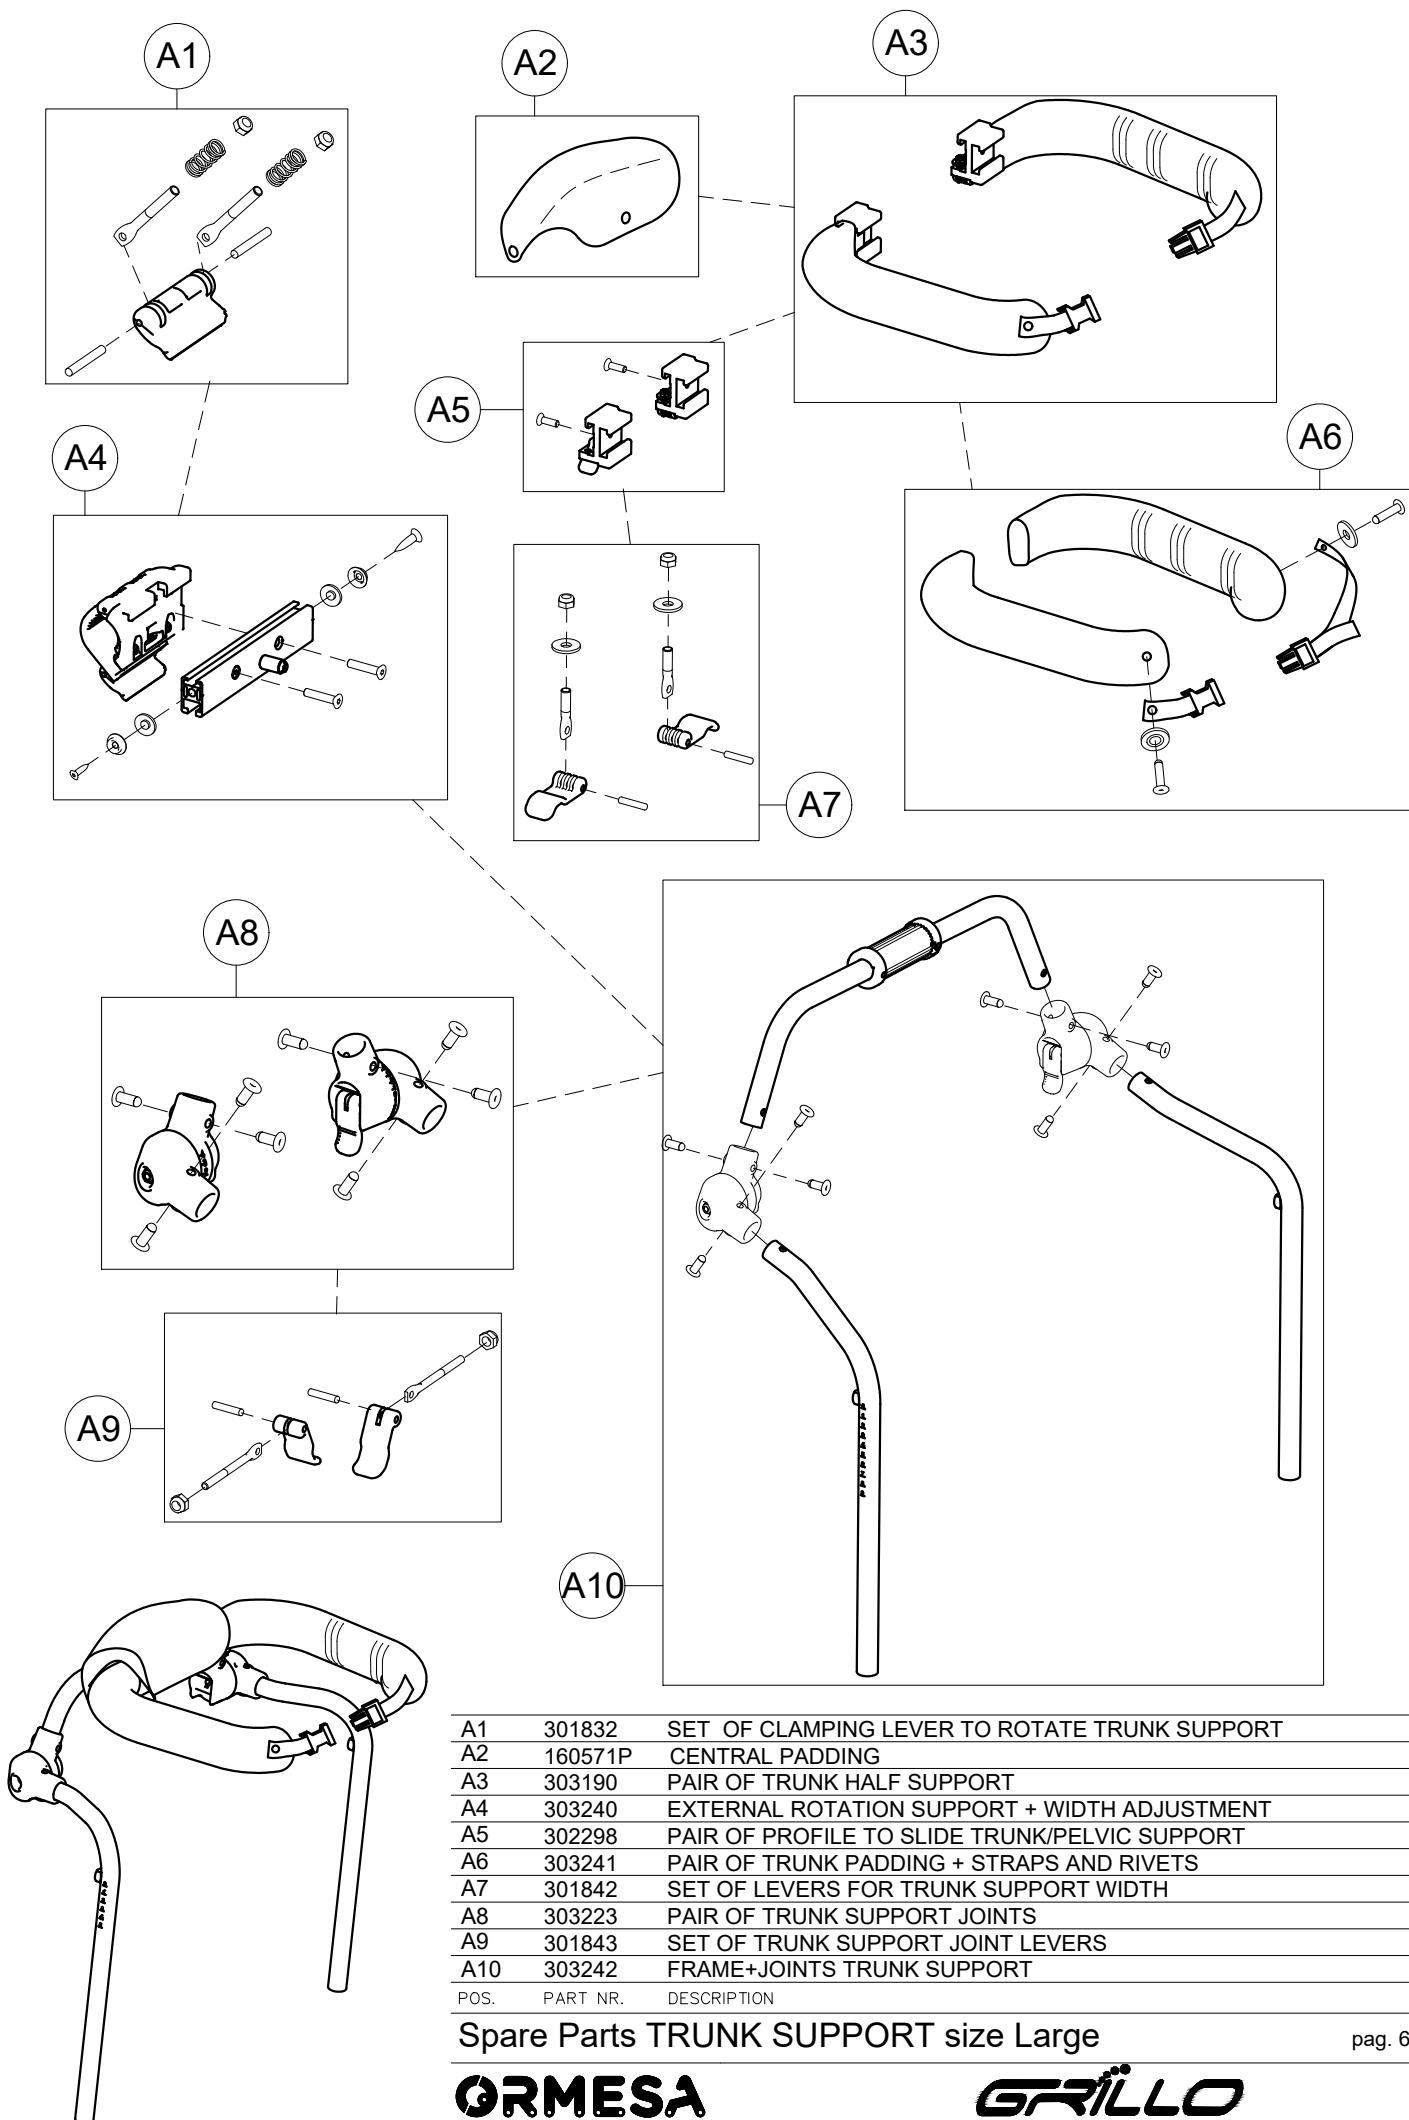

A1	301832	SET OF CLAMPING LEVER TO ROTATE TRUNK SUPPORT
A2	160571P	CENTRAL PADDING
A3	303190	PAIR OF TRUNK HALF SUPPORT
A4	303240	EXTERNAL ROTATION SUPPORT + WIDTH ADJUSTMENT
A5	302298	PAIR OF PROFILE TO SLIDE TRUNK/PELVIC SUPPORT
A6	303241	PAIR OF TRUNK PADDING + STRAPS AND RIVETS
A7	301842	SET OF LEVERS FOR TRUNK SUPPORT WIDTH
A8	303223	PAIR OF TRUNK SUPPORT JOINTS
A9	301843	SET OF TRUNK SUPPORT JOINT LEVERS
A10	303242	FRAME+JOINTS TRUNK SUPPORT

POS. PART NR. DESCRIPTION

Spare Parts TRUNK SUPPORT size Large