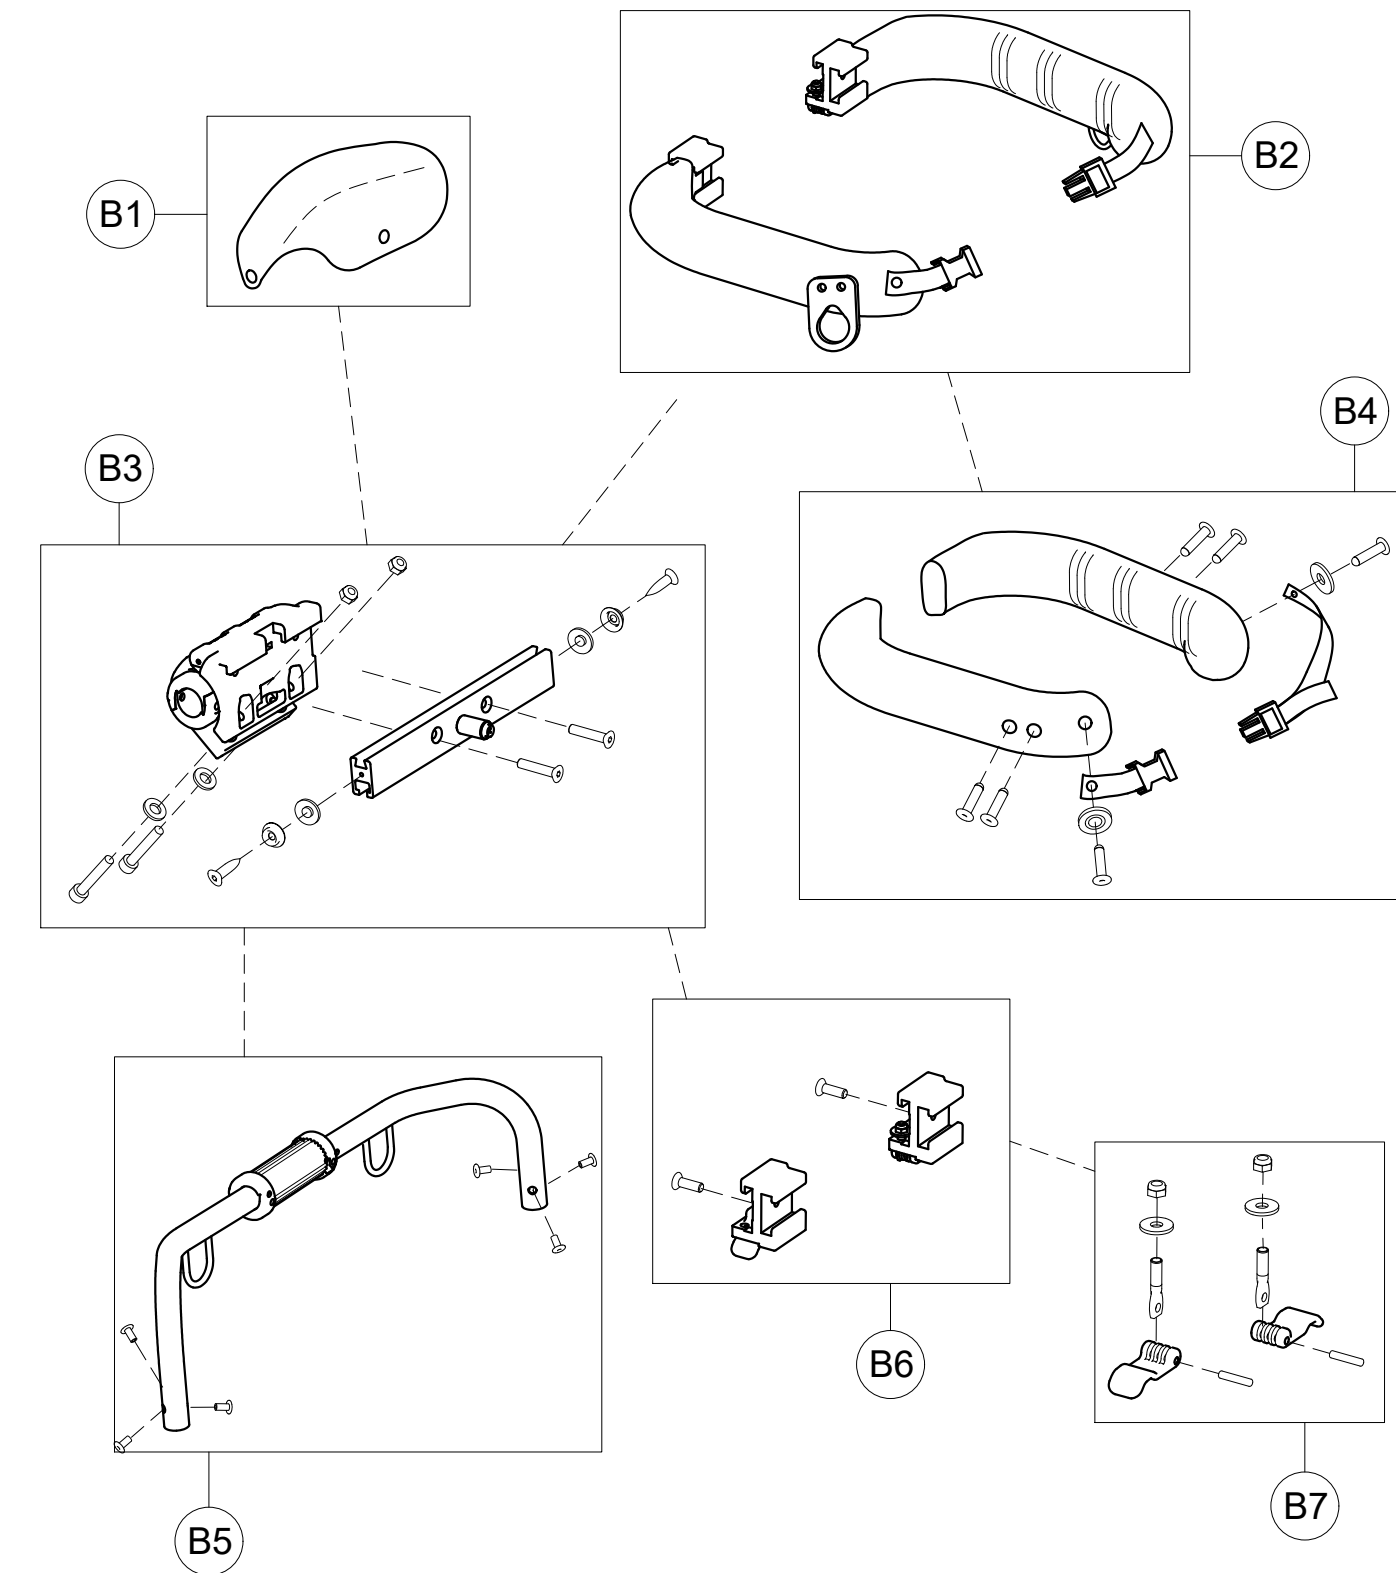

F7	303236	UPPER CROSSPIECE SUPPORT+LOCKING LEVERS
F8	302287	LEFT UPPER CROSSPIECE SUPPORT+LOCKING LEVER
F9	302286	RIGHT UPPER CROSSPIECE SUPPORT+LOCKING LEVER
F10	302288	SET OF LEVERS TO LOCK TRUNK SUPPORT VERTICALLY
F11	301808	PAIR OF KNOBS FOR GAS SPRING GRILLO
F12	302290	COMMAND SUPPORT + LEVERS AND KNOBS
F13	303406	CABLES SET+ DOUBLER
POS.	PART NR.	DESCRIPTION

Spare Parts FRONT-DRIVE GRILLO SIDES size Large

F19	303508	PAIR OF DIRECT.CAPS FOR WHEELS GRILLO
F20	301812	PAIR OF UPPER/LOWER SUPPORTS OF SIDE GRILLO
F21	303208	PAIR OF WHEEL SUPPORTS
F22	303211	KIT OF LOWER CROSSPIECE SUPPORT
F23	303238	PAIR OF BASE SIDES
F24	303239	LOWER CROSSPIECE+SCREWS
F26	303476	PAIR OF COMPLETE REAR WHEELS
F27	302546	PAIR OF DIRECTION LOCKS
F28	303387	PAIR OF COMPLETE FRONT WHEELS
POS.	PART NR.	DESCRIPTION

Spare Parts LOWER PART OF FRONT-DRIVE
GRILLO BASE size Large

A1	301832	SET OF CLAMPING LEVER TO ROTATE TRUNK SUPPORT
A2	160571P	CENTRAL PADDING
A3	303190	PAIR OF TRUNK HALF SUPPORT
A4	303240	EXTERNAL ROTATION SUPPORT + WIDTH ADJUSTMENT
A5	302298	PAIR OF PROFILE TO SLIDE TRUNK/PELVIC SUPPORT
A6	303241	PAIR OF TRUNK PADDING + STRAPS AND RIVETS
A7	301842	SET OF LEVERS FOR TRUNK SUPPORT WIDTH
A8	303223	PAIR OF TRUNK SUPPORT JOINTS
A9	301843	SET OF TRUNK SUPPORT JOINT LEVERS
A10	303242	FRAME+JOINTS TRUNK SUPPORT

POS. PART NR. DESCRIPTION

Spare Parts TRUNK SUPPORT size Large

B1	160571P	CENTRAL PADDING
B2	303189	PAIR OF PELVIC HALF SUPPORT
B3	303244	EXTERNAL SUPPORT + PELVIC WIDTH ADJUSTMENT
B4	303245	PAIR OF PELVIC PADDING + STRAPS AND RIVETS
B5	303246	PELVIC TRAVERSE SUPPORT
B6	302298	PAIR OF PROFILE TO SLIDE TRUNK SUPPORT
B7	301842	SET OF LEVERS FOR TRUNK SUPPORT WIDTH
POS.	PART NR.	DESCRIPTION