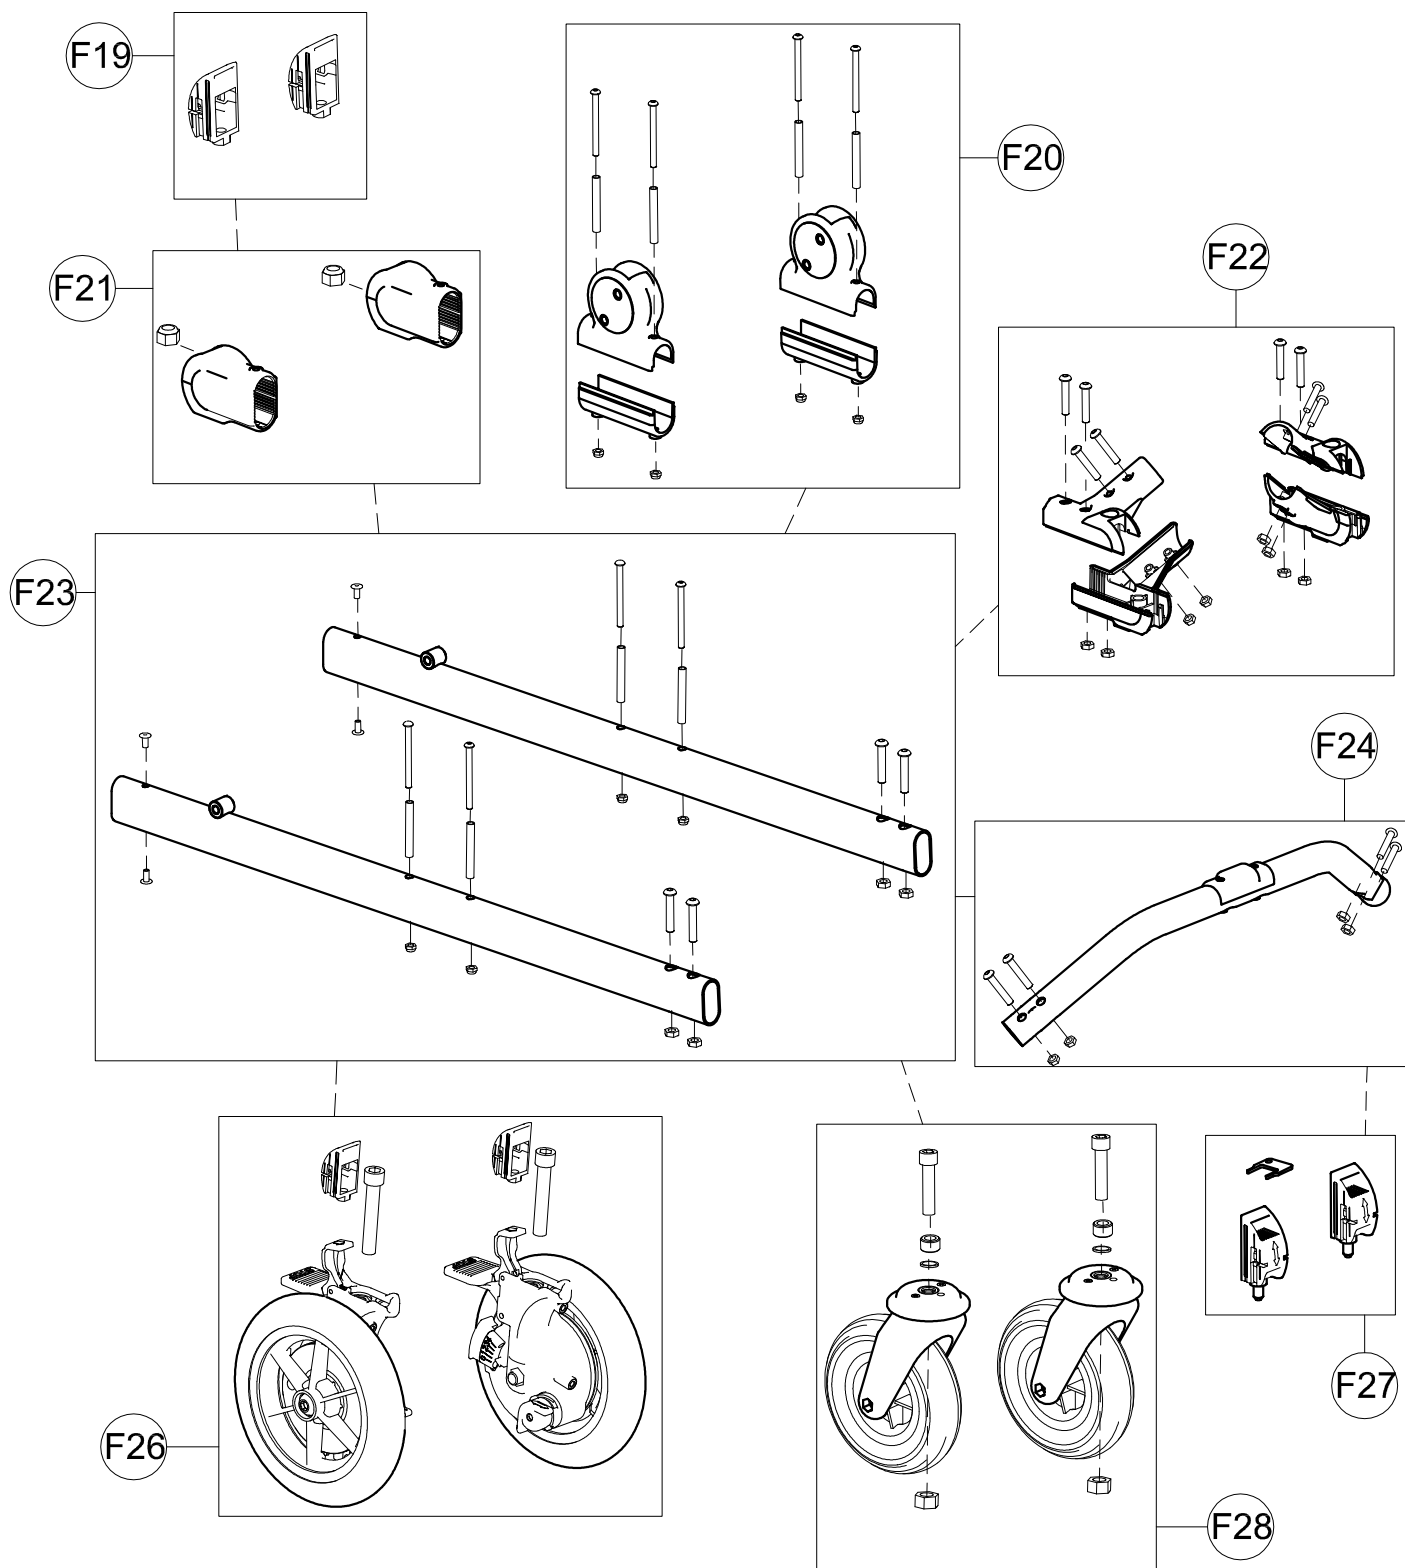

F19	303508	PAIR OF DIRECT.CAPS FOR WHEELS GRILLO
F20	301812	PAIR OF UPPER/LOWER SUPPORTS OF SIDE GRILLO
F21	303208	PAIR OF WHEEL SUPPORTS
F22	303211	KIT OF LOWER CROSSPIECE SUPPORT
F23	303238	PAIR OF BASE SIDES
F24	303239	LOWER CROSSPIECE+SCREWS
F26	303476	PAIR OF COMPLETE REAR WHEELS
F27	302546	PAIR OF DIRECTION LOCKS
F28	303387	PAIR OF COMPLETE FRONT WHEELS
POS.	PART NR.	DESCRIPTION

Spare Parts LOWER PART OF FRONT-DRIVE
GRILLO BASE size Large