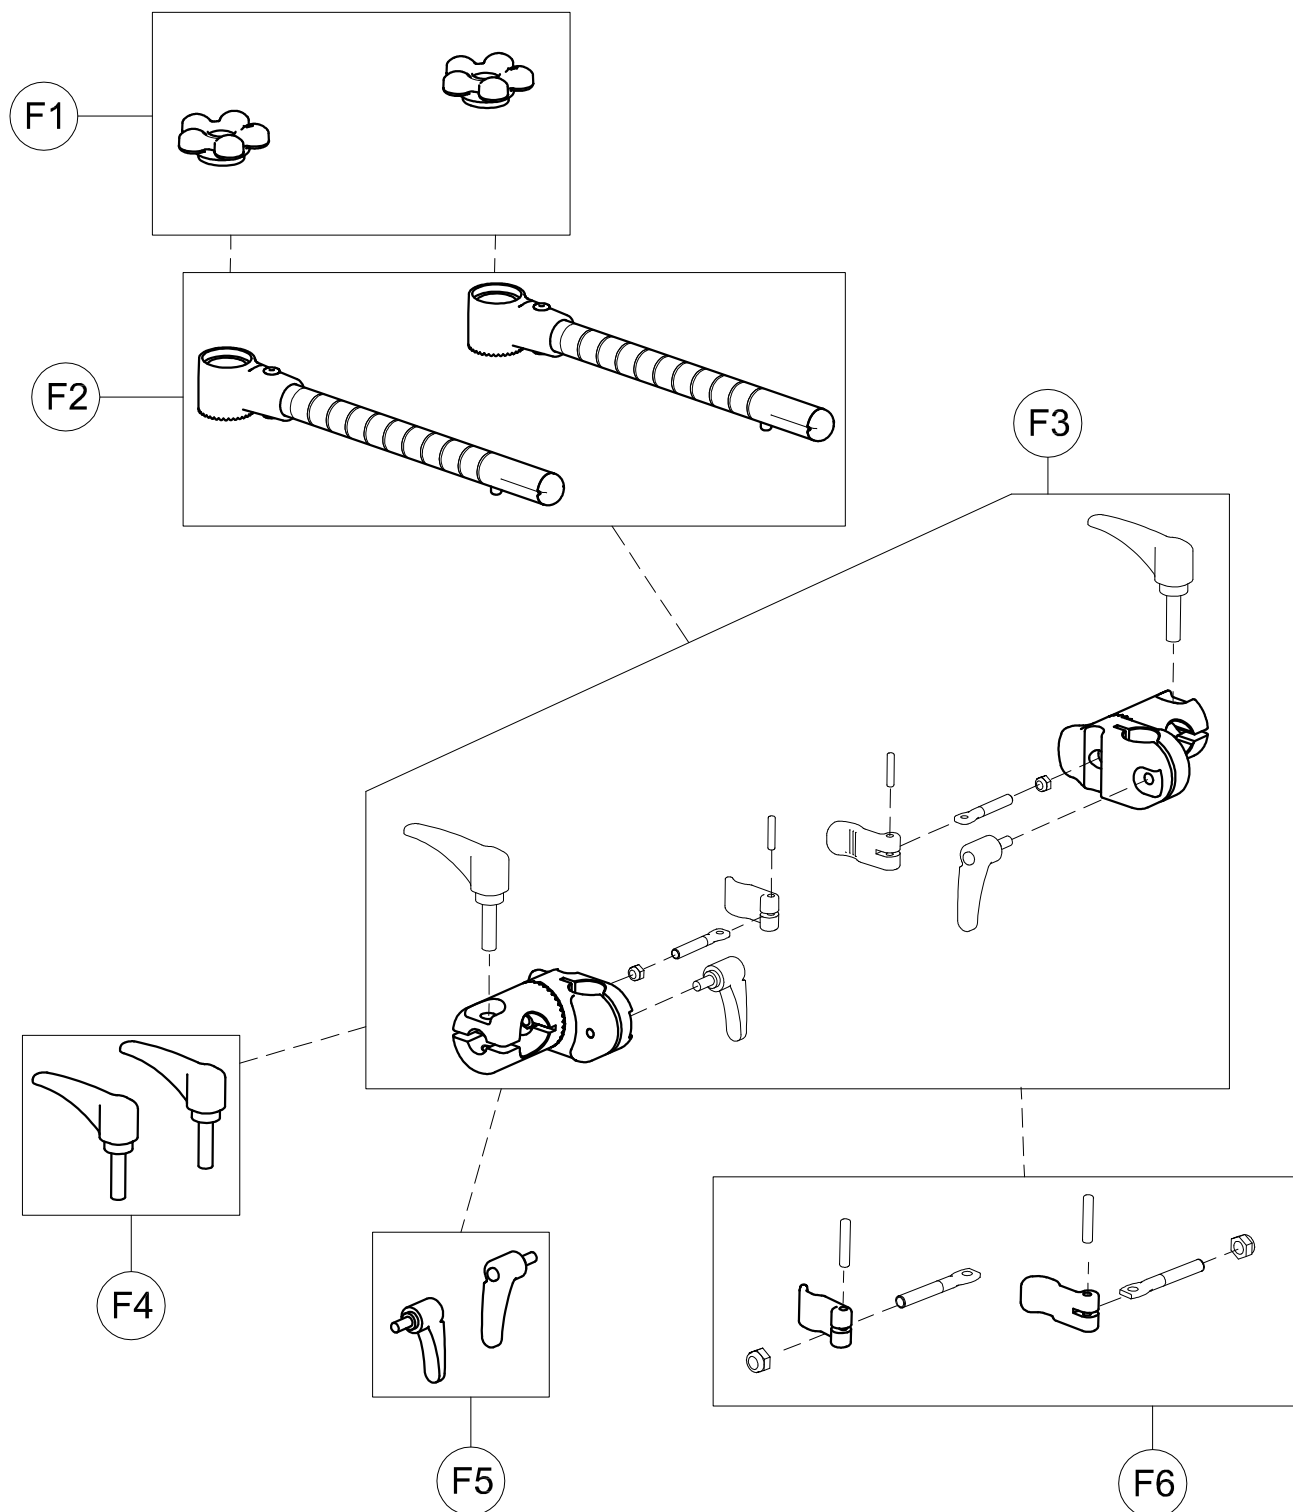

A	103641	925-L TRUNK SUPPORT
B	103637	924-L PELVIC SUPPORT
C	103633	930-L PELVIC HARNESS
D	103613	809-L ARM SUPPORT
E	103599	926-L HANDLEBAR FOR FRONT DRIVE
F	303235	FRAME FOR FRONT DRIVE
G	102810	890-C Large LEG DIVIDER+ABDUCTOR
N	103656	928 med/large REAR WHEELS NARROW BASE WITH BRAKE PEDALS
R	105605	810 M-L PAIR OF WEIGHT BARS
S	102813	890-SC Large LEG DIVIDER
T	102970	939 ERGONOMIC HANDLES
V	103616	943 M-L ARM STRAPS
POS.	PART NR.	DESCRIPTION

Spare Parts FRONT DRIVE GRILLO size large

F1	301797	PAIR OF KNOBS TO FIX HORIZONT.SUPPORT.
F2	302284	PAIR OF HORIZ.BARS FOR HANDLEBAR GRILLO large(5)
F3	302450	RGT-LEFT SUPPORTS OF 809 GRILLO
F4	301799	PAIR OF M8X35 HANDLES
F5	301800	PAIR OF M6X30 HANDLES
F6	301801	SET OF LEVERS TO LOCK THE HANDLEBAR VERTICALLY
POS.	PART NR.	DESCRIPTION

F7	303236	UPPER CROSSPIECE SUPPORT+LOCKING LEVERS
F8	302287	LEFT UPPER CROSSPIECE SUPPORT+LOCKING LEVER
F9	302286	RIGHT UPPER CROSSPIECE SUPPORT+LOCKING LEVER
F10	302288	SET OF LEVERS TO LOCK TRUNK SUPPORT VERTICALLY
F11	301808	PAIR OF KNOBS FOR GAS SPRING GRILLO
F12	302290	COMMAND SUPPORT + LEVERS AND KNOBS
F13	303406	CABLES SET+ DOUBLER
POS.	PART NR.	DESCRIPTION

POS. PART NR. DESCRIPTION

Spare Parts TRUNK SUPPORT size Large

B1	160571P	CENTRAL PADDING
B2	303189	PAIR OF PELVIC HALF SUPPORT
B3	303244	EXTERNAL SUPPORT + PELVIC WIDTH ADJUSTMENT
B4	303245	PAIR OF PELVIC PADDING + STRAPS AND RIVETS
B5	303246	PELVIC TRAVERSE SUPPORT
B6	302298	PAIR OF PROFILE TO SLIDE TRUNK SUPPORT
B7	301842	SET OF LEVERS FOR TRUNK SUPPORT WIDTH
POS.	PART NR.	DESCRIPTION