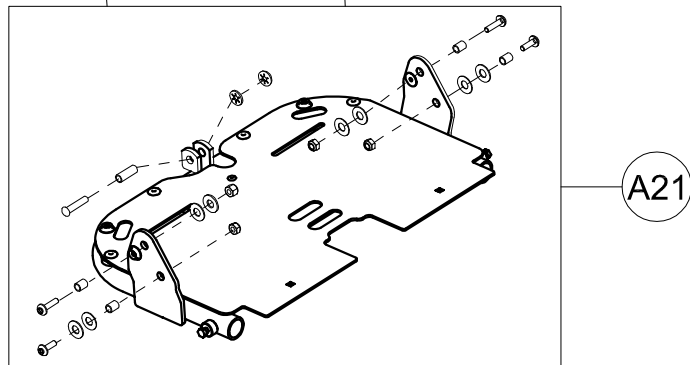

**Spare Parts BUG Small SEAT UNIT**

A8	301355	COMPLETE HANDLE OF THE SEATING UNIT FOR BUG
A9	301356	COMPLETE COVER OF THE BACKREST FOR BUG
A10	301965	PAIR OF INCLINATION/TILTING CONTROL LEVERS BUG
A11	301966	PAIR OF KNOB D30 RED / BLACK BUG
A12	21350	CABLE + COMPLETE SHEATH OF THE SEAT FOR BUG Small
A13	301361	COMPLETE ADJUSTMENT OF THE BACKREST FOR BUG Small
A14	301969	SPRING, Ø0, 7 + BUSHING FOR GAS SPRING
A15	301967	COMPLETE GAS SPRINGS BACKREST FOR BUG Small
A16	303348	BACKREST + SCREWS FOR BUG Small
A17	303350	COMPLETE BACKREST BUG Small
POS.	PART NR.	DESCRIPTION

Spare Parts BACKREST STRUCTURE mis. Small

A19	21350	CABLE+ SHEATH SEAT BUG Small
A20	302043	COMPLETE RIGHT/LEFT SIDES OF THE SEAT FOR BUG Small
A21	301348	COMPLETE SEAT FOR BUG Small
A22	301587	GAS SPRING FOR BUG TILT + SCREWS
A24	301351	LOWER SEAT FOR BUG Small
A25	301447	COMPLETE LOWER SEATING FRAME BUG Small
POS.	PART NR.	DESCRIPTION

Spare Parts LOWER SEATING FRAME Size Small

A26	301970	EXTENDED SEAT BUG Small +JOIN PIECE OF THE ABDUCTION BLOCK
A27	303062	PAIR OF TRAY ATTACHMENT BUG
A28	301972	PAIR OF LEGREST PVC JOINTS FOR BUG Small
A29	303262	RIGHT/ LEFT LEGRESTS + JOINTS BUG Small
A30	301435	COMPLETE FOOTREST FOR BUG Small 3R-4R
A31	301437	COMPLETE TROUSER HEM-BINDING FOR BUG Small 3R/4R
A32	301439	COMPLETE FOOTREST BUG Small WITHOUT HEM-BINDING
A33	301892	PAIR OF M10X1 SPRING LOCKING MECHANISM
A34	303264	FOOT AND LEGREST WITH EXTENDED SEAT BUG Small
POS.	PART NR.	DESCRIPTION