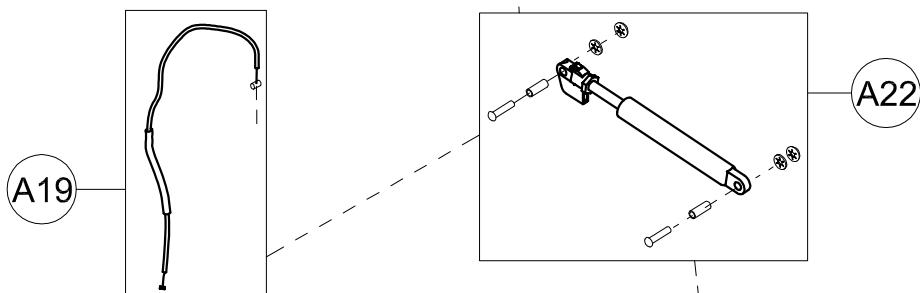

**Spare Parts BUG Small SEAT UNIT**

A8	301355	COMPLETE HANDLE OF THE SEATING UNIT FOR BUG
A9	301356	COMPLETE COVER OF THE BACKREST FOR BUG
A10	301965	PAIR OF INCLINATION/TILTING CONTROL LEVERS BUG
A11	301966	PAIR OF KNOB D30 RED / BLACK BUG
A12	21350	CABLE + COMPLETE SHEATH OF THE SEAT FOR BUG Small
A13	301361	COMPLETE ADJUSTMENT OF THE BACKREST FOR BUG Small
A14	301969	SPRING, Ø0, 7 + BUSHING FOR GAS SPRING
A15	301967	COMPLETE GAS SPRINGS BACKREST FOR BUG Small
A16	303348	BACKREST + SCREWS FOR BUG Small
A17	303350	COMPLETE BACKREST BUG Small
POS.	PART NR.	DESCRIPTION

Spare Parts BACKREST STRUCTURE mis. Small

A19	21350	CABLE+ SHEATH SEAT BUG Small
A20	302043	COMPLETE RIGHT/LEFT SIDES OF THE SEAT FOR BUG Small
A21	301348	COMPLETE SEAT FOR BUG Small
A22	301587	GAS SPRING FOR BUG TILT + SCREWS
A24	301351	LOWER SEAT FOR BUG Small
A25	301447	COMPLETE LOWER SEATING FRAME BUG Small
POS.	PART NR.	DESCRIPTION

Spare Parts LOWER SEATING FRAME Size Small

A26	301970	EXTENDED SEAT BUG Small +JOIN PIECE OF THE ABDUCTION BLOCK
A27	303062	PAIR OF TRAY ATTACHMENT BUG
A28	301972	PAIR OF LEGREST PVC JOINTS FOR BUG Small
A29	303262	RIGHT/ LEFT LEGRESTS + JOINTS BUG Small
A30	301435	COMPLETE FOOTREST FOR BUG Small 3R-4R
A31	301437	COMPLETE TROUSER HEM-BINDING FOR BUG Small 3R/4R
A32	301439	COMPLETE FOOTREST BUG Small WITHOUT HEM-BINDING
A33	301892	PAIR OF M10X1 SPRING LOCKING MECHANISM
A34	303264	FOOT AND LEGREST WITH EXTENDED SEAT BUG Small
POS.	PART NR.	DESCRIPTION