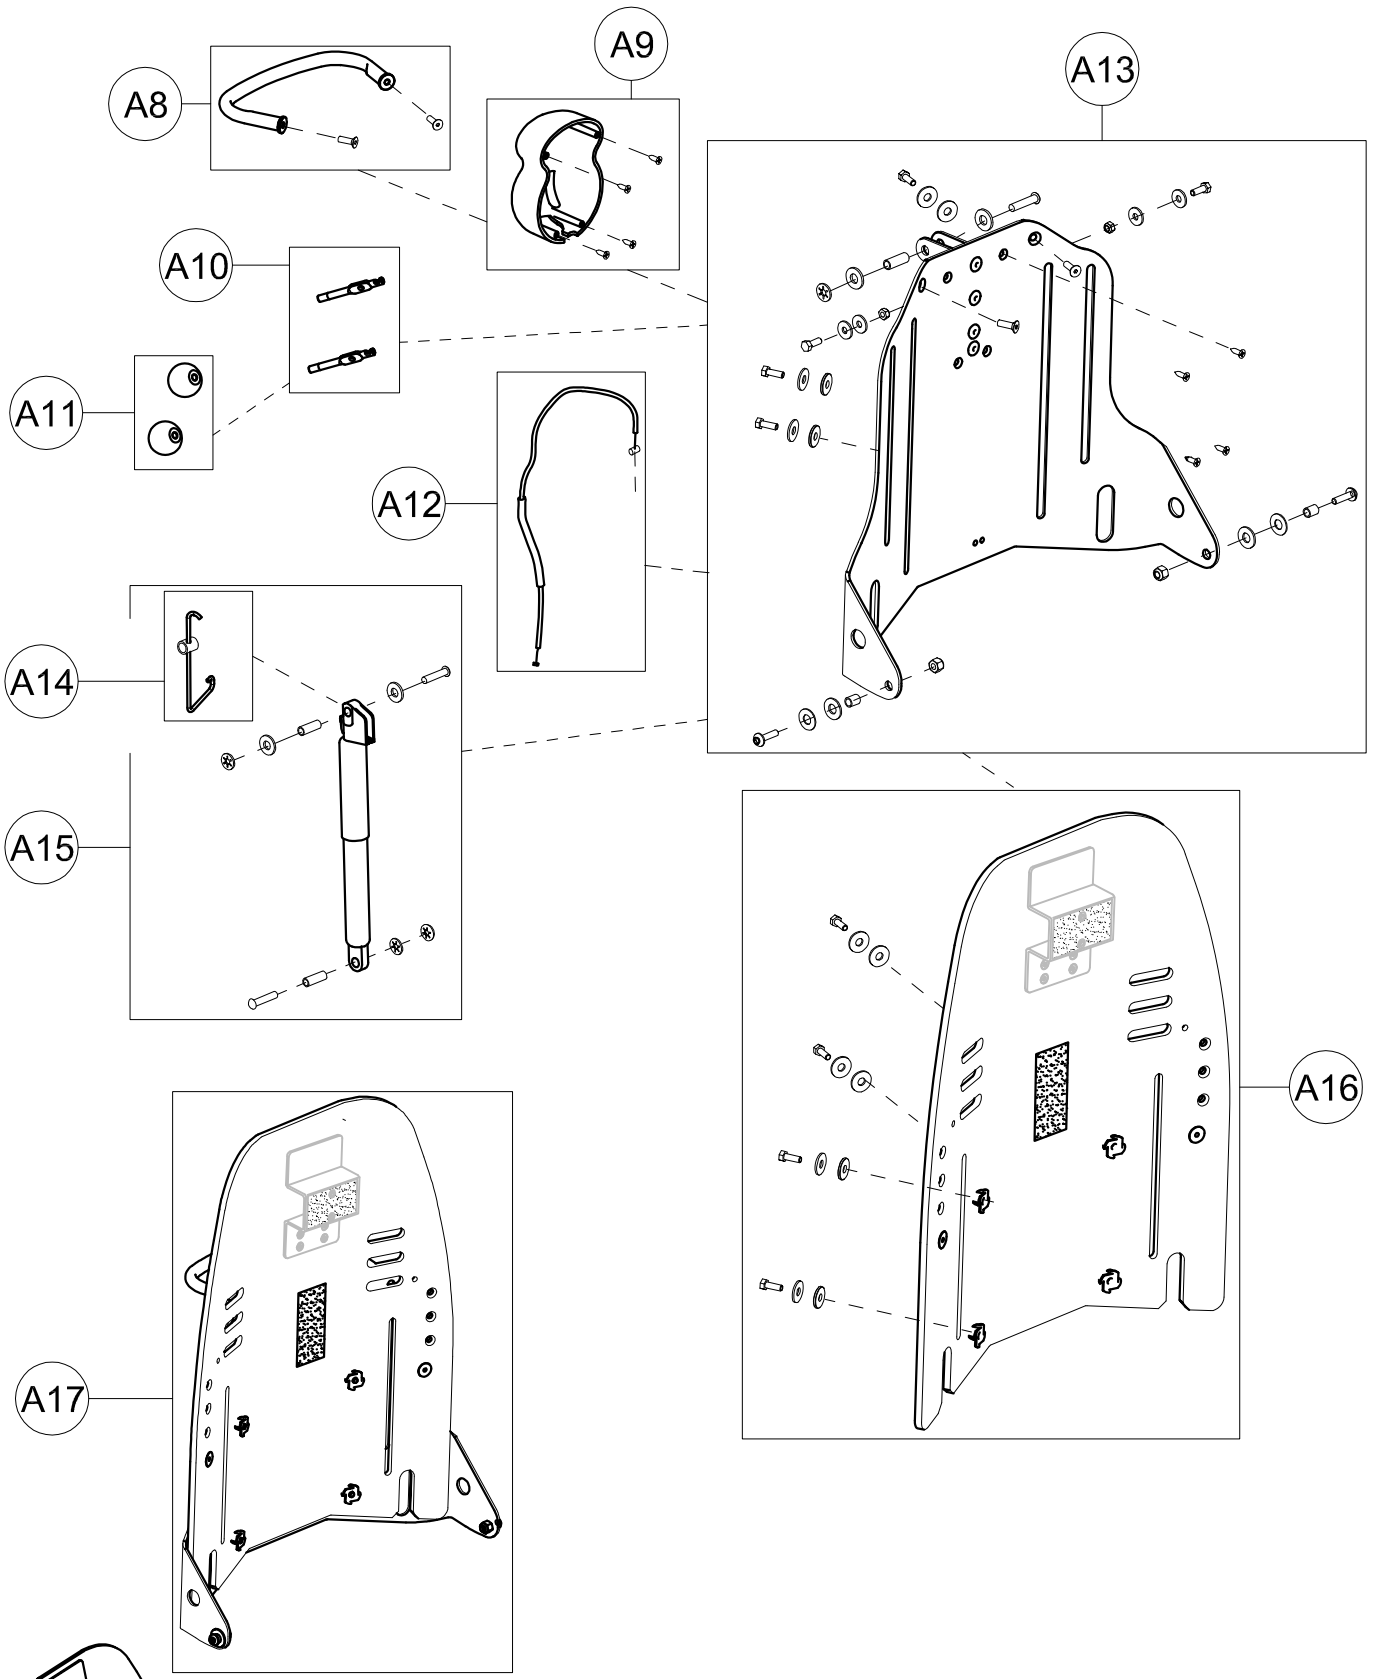

### Spare Parts BUG size Small

A5

A41

A42

A43

A44

A5	105601	BUG Small SEAT UNIT (NO UPHOLSTERY)
A41	171641	LIGHT GREY GREEN UPHOLSTERY BUG Small
A42	171642	LIGHT GREY PINK UPHOLSTERY BUG Small
A43	171643	DARK GREY GREEN UPHOLSTERY BUG Small
A44	171644	DARK GREY PINK UPHOLSTERY BUG Small
POS.	PART NR.	DESCRIPTION

**Spare Parts BUG Small SEAT UNIT**

A8	301355	COMPLETE HANDLE OF THE SEATING UNIT FOR BUG
A9	301356	COMPLETE COVER OF THE BACKREST FOR BUG
A10	301965	PAIR OF INCLINATION/TILTING CONTROL LEVERS BUG
A11	301966	PAIR OF KNOB D30 RED / BLACK BUG
A12	21350	CABLE + COMPLETE SHEATH OF THE SEAT FOR BUG Small
A13	301361	COMPLETE ADJUSTMENT OF THE BACKREST FOR BUG Small
A14	301969	SPRING, Ø0, 7 + BUSHING FOR GAS SPRING
A15	301967	COMPLETE GAS SPRINGS BACKREST FOR BUG Small
A16	303348	BACKREST + SCREWS FOR BUG Small
A17	303350	COMPLETE BACKREST BUG Small
POS.	PART NR.	DESCRIPTION

Spare Parts BACKREST STRUCTURE mis. Small

A19	21350	CABLE+ SHEATH SEAT BUG Small
A20	302043	COMPLETE RIGHT/LEFT SIDES OF THE SEAT FOR BUG Small
A21	301348	COMPLETE SEAT FOR BUG Small
A22	301587	GAS SPRING FOR BUG TILT + SCREWS
A24	301351	LOWER SEAT FOR BUG Small
A25	301447	COMPLETE LOWER SEATING FRAME BUG Small
POS.	PART NR.	DESCRIPTION

Spare Parts LOWER SEATING FRAME Size Small

A26	301970	EXTENDED SEAT BUG Small +JOIN PIECE OF THE ABDUCTION BLOCK
A27	303062	PAIR OF TRAY ATTACHMENT BUG
A28	301972	PAIR OF LEGREST PVC JOINTS FOR BUG Small
A29	303262	RIGHT/ LEFT LEGRESTS + JOINTS BUG Small
A30	301435	COMPLETE FOOTREST FOR BUG Small 3R-4R
A31	301437	COMPLETE TROUSER HEM-BINDING FOR BUG Small 3R/4R
A32	301439	COMPLETE FOOTREST BUG Small WITHOUT HEM-BINDING
A33	301892	PAIR OF M10X1 SPRING LOCKING MECHANISM
A34	303264	FOOT AND LEGREST WITH EXTENDED SEAT BUG Small
POS.	PART NR.	DESCRIPTION