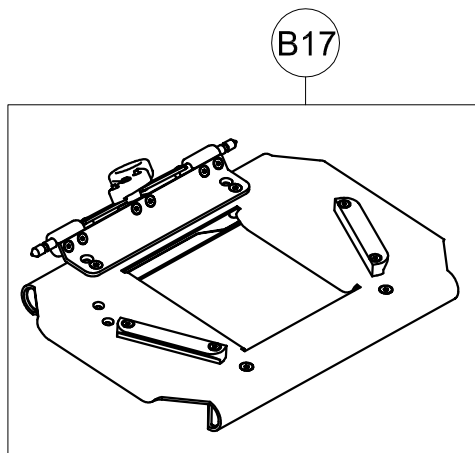

Spare Parts LOWER SEATING FRAME Size Small

A26	301970	EXTENDED SEAT BUG Small +JOIN PIECE OF THE ABDUCTION BLOCK
A27	303062	PAIR OF TRAY ATTACHMENT BUG
A28	301972	PAIR OF LEGREST PVC JOINTS FOR BUG Small
A29	303262	RIGHT/ LEFT LEGRESTS + JOINTS BUG Small
A30	301435	COMPLETE FOOTREST FOR BUG Small 3R-4R
A31	301437	COMPLETE TROUSER HEM-BINDING FOR BUG Small 3R/4R
A32	301439	COMPLETE FOOTREST BUG Small WITHOUT HEM-BINDING
A33	301892	PAIR OF M10X1 SPRING LOCKING MECHANISM
A34	303264	FOOT AND LEGREST WITH EXTENDED SEAT BUG Small
POS.	PART NR.	DESCRIPTION

B10

B12

B13

B7	301465	COMPLETE PUSH HANDLE OF BUG Small
B8	302431	PAIR OF PUSH HANDLE JOINTS WITH RIVET BUG 3R/4R
B9	301987N	PAIR OF PUSH HANDLE TUBES FOR BUG Small 4R
B10	301989N	COMPLETE FRONT FRAME + WHEEL SUPPORT BUG Small 4R (BLACK)
B11	301991	PAIR OF FRONT WHEEL SUPPORTS FOR BUG 4R
B12	302262	PAIR OF FRONT WHEEL FORKS FOR BUG 4R
B13	302263	PAIR OF FRONT WHEELS FOR BUG 4R
B20	301993N	COMPLETE FRONT FRAME OF THE 869 BASE BUG Small (BLACK)
POS.	PART NR.	DESCRIPTION

Spare Parts FRONT FRAME OF THE 869 BASE size Small

B14	301367	FIXING PART FOR SEAT OF BUG
B15	301995	PAIR OF THE SEAT SLIDES FOR BUG Small
B16	302462	SHEET-METAL OF THE SEAT FOR 869 BUG Small +SLIDES + SCREWS
B17	302468	SEAT OF THE 869 BASE BUG Small
POS.	PART NR.	DESCRIPTION