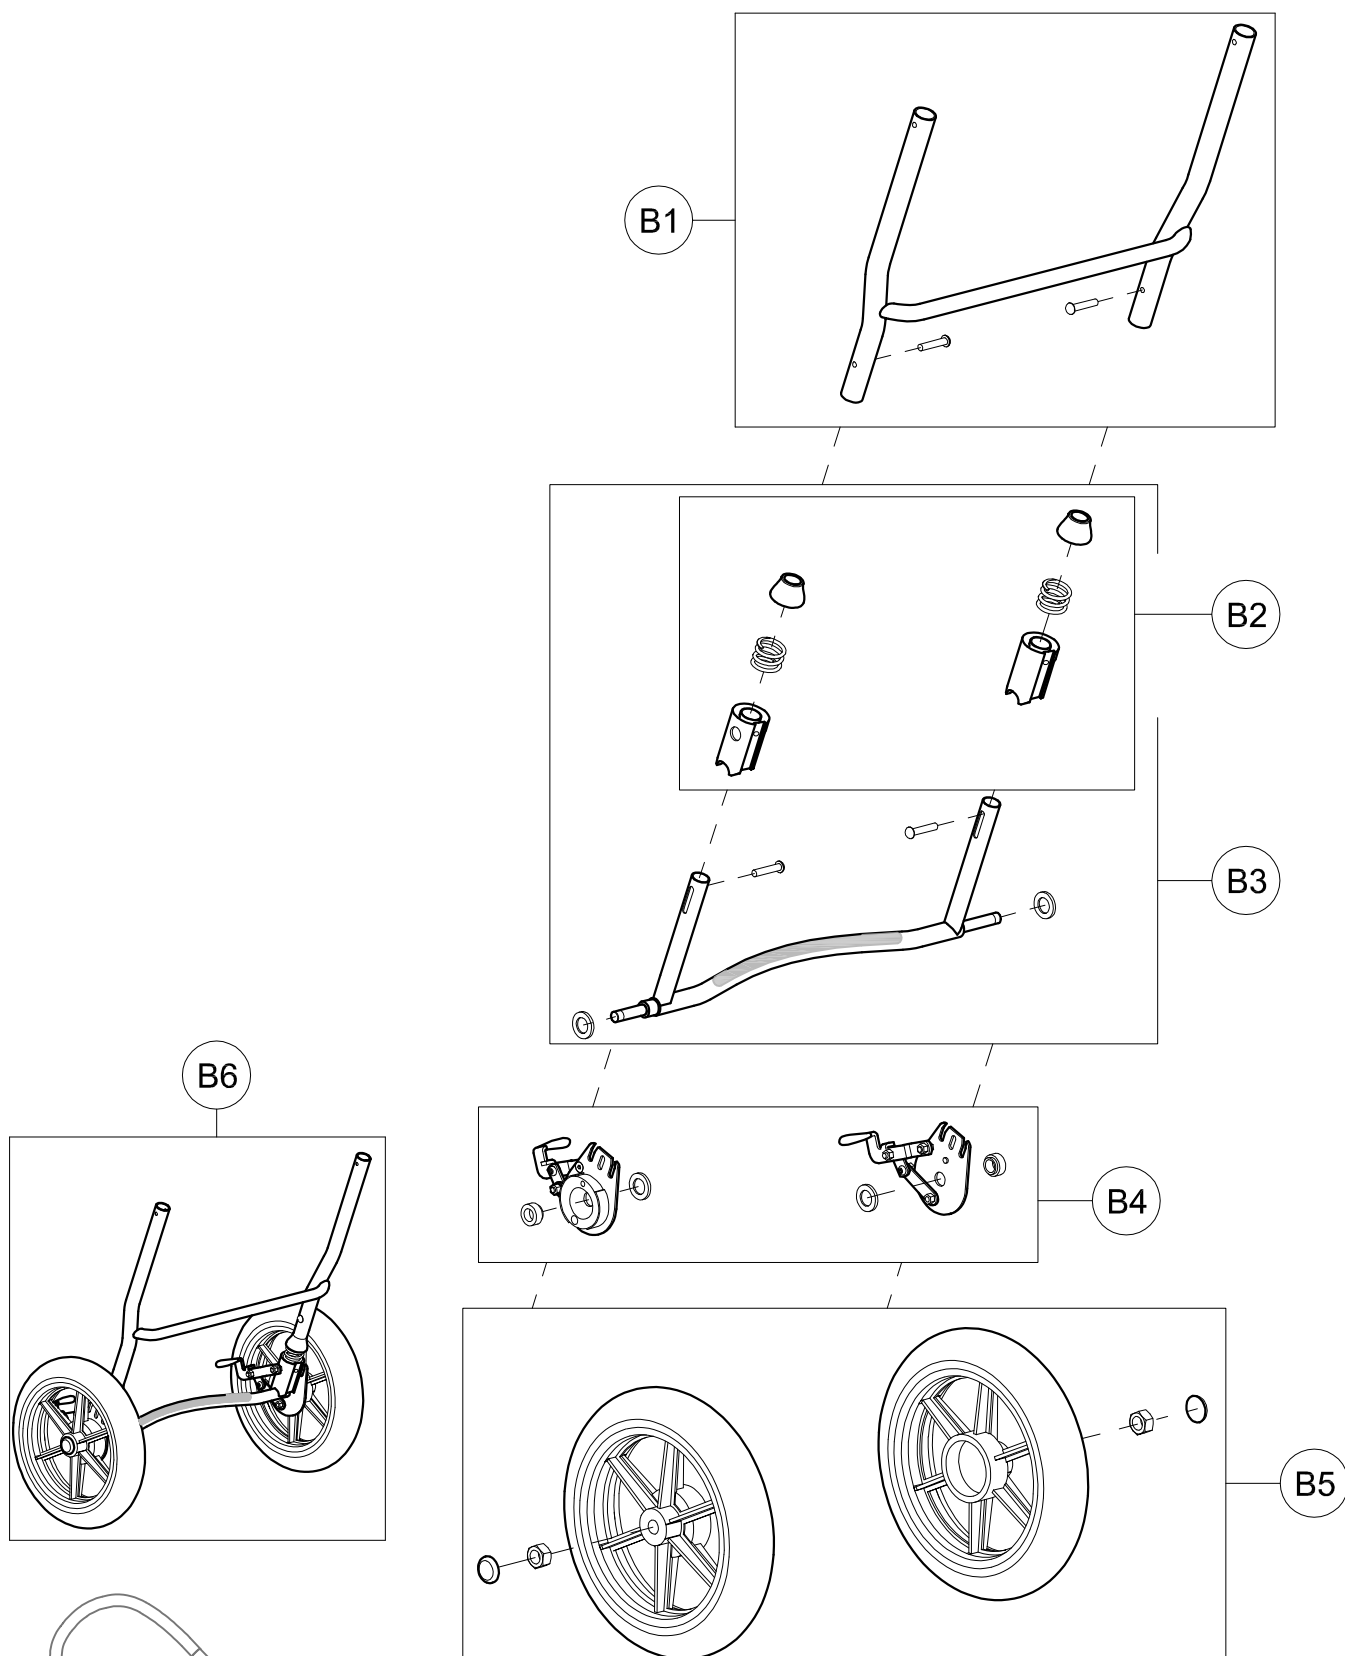

Spare Parts BACKREST STRUCTURE mis. Small

A19	21350	CABLE+ SHEATH SEAT BUG Small
A20	302043	COMPLETE RIGHT/LEFT SIDES OF THE SEAT FOR BUG Small
A21	301348	COMPLETE SEAT FOR BUG Small
A22	301587	GAS SPRING FOR BUG TILT + SCREWS
A24	301351	LOWER SEAT FOR BUG Small
A25	301447	COMPLETE LOWER SEATING FRAME BUG Small
POS.	PART NR.	DESCRIPTION

Spare Parts LOWER SEATING FRAME Size Small

A26	301970	EXTENDED SEAT BUG Small +JOIN PIECE OF THE ABDUCTION BLOCK
A27	303062	PAIR OF TRAY ATTACHMENT BUG
A28	301972	PAIR OF LEGREST PVC JOINTS FOR BUG Small
A29	303262	RIGHT/ LEFT LEGRESTS + JOINTS BUG Small
A30	301435	COMPLETE FOOTREST FOR BUG Small 3R-4R
A31	301437	COMPLETE TROUSER HEM-BINDING FOR BUG Small 3R/4R
A32	301439	COMPLETE FOOTREST BUG Small WITHOUT HEM-BINDING
A33	301892	PAIR OF M10X1 SPRING LOCKING MECHANISM
A34	303264	FOOT AND LEGREST WITH EXTENDED SEAT BUG Small
POS.	PART NR.	DESCRIPTION

Spare Parts

FOOT AND LEGREST WITH  
EXTENDED SEAT size Small

pag. 5

**ORMEDA**

**BUG**

THIS DRAWING BELONGS TO ORMEDA: IT IS FORBIDDEN TO REPRODUCE, CHANGE OR INFORM ANY THIRD PARTY ABOUT ITS CONTENTS

B1	301975N	BACK FRAME FOR BUG Small 4R (BLACK)
B2	301979	SET OF SHOCK ABSORBERS FOR BUG Small
B3	301977N	COMPLETE FRAME OF SHOCK ABSORBER FOR BUG Small 4R
B4	301981	PAIR OF RIGHT-LEFT BRAKE COMPLETE BUG
B5	301982	PAIR OF REAR WHEELS 10" BUG Small
B6	301984N	COMPLETE BACK FRAME OF THE 869 BASE BUG Small
POS.	PART NR.	DESCRIPTION