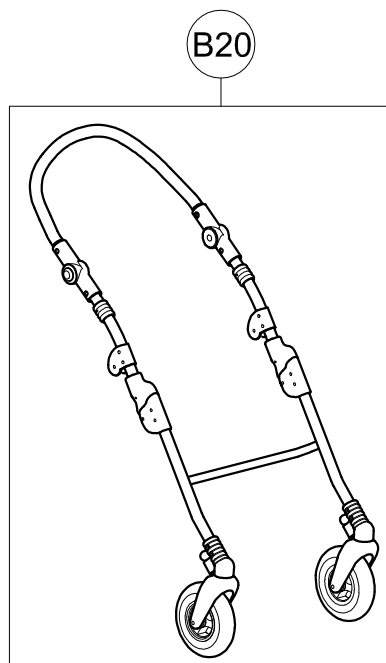

Spare Parts LOWER SEATING FRAME Size Small

A26	301970	EXTENDED SEAT BUG Small +JOIN PIECE OF THE ABDUCTION BLOCK
A27	303062	PAIR OF TRAY ATTACHMENT BUG
A28	301972	PAIR OF LEGREST PVC JOINTS FOR BUG Small
A29	303262	RIGHT/ LEFT LEGRESTS + JOINTS BUG Small
A30	301435	COMPLETE FOOTREST FOR BUG Small 3R-4R
A31	301437	COMPLETE TROUSER HEM-BINDING FOR BUG Small 3R/4R
A32	301439	COMPLETE FOOTREST BUG Small WITHOUT HEM-BINDING
A33	301892	PAIR OF M10X1 SPRING LOCKING MECHANISM
A34	303264	FOOT AND LEGREST WITH EXTENDED SEAT BUG Small
POS.	PART NR.	DESCRIPTION

Spare Parts

FOOT AND LEGREST WITH  
EXTENDED SEAT size Small

pag. 5

**ORMEDA**

**BUG**

THIS DRAWING BELONGS TO ORMEDA: IT IS FORBIDDEN TO REPRODUCE, CHANGE OR INFORM ANY THIRD PARTY ABOUT ITS CONTENTS

B1	301975N	BACK FRAME FOR BUG Small 4R (BLACK)
B2	301979	SET OF SHOCK ABSORBERS FOR BUG Small
B3	301977N	COMPLETE FRAME OF SHOCK ABSORBER FOR BUG Small 4R
B4	301981	PAIR OF RIGHT-LEFT BRAKE COMPLETE BUG
B5	301982	PAIR OF REAR WHEELS 10" BUG Small
B6	301984N	COMPLETE BACK FRAME OF THE 869 BASE BUG Small
POS.	PART NR.	DESCRIPTION

Spare Parts BACK FRAME OF THE 869 BASE size Small

**ORMESA**

**BUG**

B7

B8

B20

B9

B11

B10

B12

B13

B7	301465	COMPLETE PUSH HANDLE OF BUG Small
B8	302431	PAIR OF PUSH HANDLE JOINTS WITH RIVET BUG 3R/4R
B9	301987N	PAIR OF PUSH HANDLE TUBES FOR BUG Small 4R
B10	301989N	COMPLETE FRONT FRAME + WHEEL SUPPORT BUG Small 4R (BLACK)
B11	301991	PAIR OF FRONT WHEEL SUPPORTS FOR BUG 4R
B12	302262	PAIR OF FRONT WHEEL FORKS FOR BUG 4R
B13	302263	PAIR OF FRONT WHEELS FOR BUG 4R
B20	301993N	COMPLETE FRONT FRAME OF THE 869 BASE BUG Small (BLACK)
POS.	PART NR.	DESCRIPTION