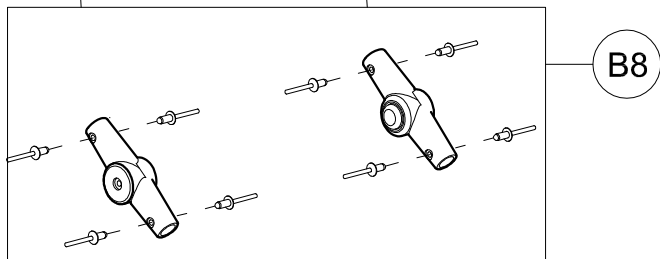

B8

B7	301465	COMPLETE PUSH HANDLE OF BUG Small
B8	302431	PAIR OF PUSH HANDLE JOINTS WITH RIVET BUG 3R/4R
B9	301987N	PAIR OF PUSH HANDLE TUBES FOR BUG Small 4R
B10	301989N	COMPLETE FRONT FRAME + WHEEL SUPPORT BUG Small 4R (BLACK)
B11	301991	PAIR OF FRONT WHEEL SUPPORTS FOR BUG 4R
B12	302262	PAIR OF FRONT WHEEL FORKS FOR BUG 4R
B13	302263	PAIR OF FRONT WHEELS FOR BUG 4R
B20	301993N	COMPLETE FRONT FRAME OF THE 869 BASE BUG Small (BLACK)
POS.	PART NR.	DESCRIPTION

Spare Parts FRONT FRAME OF THE 869 BASE size Small