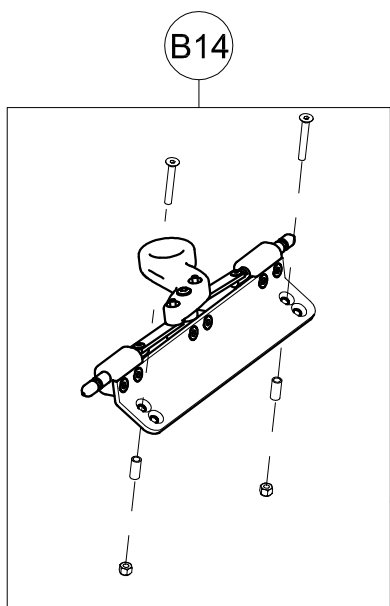

Spare Parts LOWER SEATING FRAME Size Small

A26	301970	EXTENDED SEAT BUG Small +JOIN PIECE OF THE ABDUCTION BLOCK
A27	303062	PAIR OF TRAY ATTACHMENT BUG
A28	301972	PAIR OF LEGREST PVC JOINTS FOR BUG Small
A29	303262	RIGHT/ LEFT LEGRESTS + JOINTS BUG Small
A30	301435	COMPLETE FOOTREST FOR BUG Small 3R-4R
A31	301437	COMPLETE TROUSER HEM-BINDING FOR BUG Small 3R/4R
A32	301439	COMPLETE FOOTREST BUG Small WITHOUT HEM-BINDING
A33	301892	PAIR OF M10X1 SPRING LOCKING MECHANISM
A34	303264	FOOT AND LEGREST WITH EXTENDED SEAT BUG Small
POS.	PART NR.	DESCRIPTION

B10

B12

B13

B7	301465	COMPLETE PUSH HANDLE OF BUG Small
B8	302431	PAIR OF PUSH HANDLE JOINTS WITH RIVET BUG 3R/4R
B9	301987N	PAIR OF PUSH HANDLE TUBES FOR BUG Small 4R
B10	301989N	COMPLETE FRONT FRAME + WHEEL SUPPORT BUG Small 4R (BLACK)
B11	301991	PAIR OF FRONT WHEEL SUPPORTS FOR BUG 4R
B12	302262	PAIR OF FRONT WHEEL FORKS FOR BUG 4R
B13	302263	PAIR OF FRONT WHEELS FOR BUG 4R
B20	301993N	COMPLETE FRONT FRAME OF THE 869 BASE BUG Small (BLACK)
POS.	PART NR.	DESCRIPTION

Spare Parts FRONT FRAME OF THE 869 BASE size Small

B14	301367	FIXING PART FOR SEAT OF BUG
B15	301995	PAIR OF THE SEAT SLIDES FOR BUG Small
B16	302462	SHEET-METAL OF THE SEAT FOR 869 BUG Small +SLIDES + SCREWS
B17	302468	SEAT OF THE 869 BASE BUG Small
POS.	PART NR.	DESCRIPTION