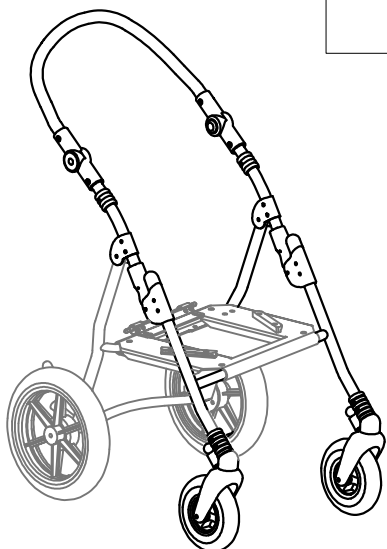

Spare Parts LOWER SEATING FRAME Size Small

A26	301970	EXTENDED SEAT BUG Small +JOIN PIECE OF THE ABDUCTION BLOCK
A27	303062	PAIR OF TRAY ATTACHMENT BUG
A28	301972	PAIR OF LEGREST PVC JOINTS FOR BUG Small
A29	303262	RIGHT/ LEFT LEGRESTS + JOINTS BUG Small
A30	301435	COMPLETE FOOTREST FOR BUG Small 3R-4R
A31	301437	COMPLETE TROUSER HEM-BINDING FOR BUG Small 3R/4R
A32	301439	COMPLETE FOOTREST BUG Small WITHOUT HEM-BINDING
A33	301892	PAIR OF M10X1 SPRING LOCKING MECHANISM
A34	303264	FOOT AND LEGREST WITH EXTENDED SEAT BUG Small
POS.	PART NR.	DESCRIPTION

Spare Parts

FOOT AND LEGREST WITH  
EXTENDED SEAT size Small

pag. 5

**ORMEDA**

**BUG**

THIS DRAWING BELONGS TO ORMEDA: IT IS FORBIDDEN TO REPRODUCE, CHANGE OR INFORM ANY THIRD PARTY ABOUT ITS CONTENTS

B1	301975N	BACK FRAME FOR BUG Small 4R (BLACK)
B2	301979	SET OF SHOCK ABSORBERS FOR BUG Small
B3	301977N	COMPLETE FRAME OF SHOCK ABSORBER FOR BUG Small 4R
B4	301981	PAIR OF RIGHT-LEFT BRAKE COMPLETE BUG
B5	301982	PAIR OF REAR WHEELS 10" BUG Small
B6	301984N	COMPLETE BACK FRAME OF THE 869 BASE BUG Small
POS.	PART NR.	DESCRIPTION

Spare Parts BACK FRAME OF THE 869 BASE size Small

**ORMESA**

**BUG**

B7

B8

B20

B9

B11

B10

B12

B13

B7	301465	COMPLETE PUSH HANDLE OF BUG Small
B8	302431	PAIR OF PUSH HANDLE JOINTS WITH RIVET BUG 3R/4R
B9	301987N	PAIR OF PUSH HANDLE TUBES FOR BUG Small 4R
B10	301989N	COMPLETE FRONT FRAME + WHEEL SUPPORT BUG Small 4R (BLACK)
B11	301991	PAIR OF FRONT WHEEL SUPPORTS FOR BUG 4R
B12	302262	PAIR OF FRONT WHEEL FORKS FOR BUG 4R
B13	302263	PAIR OF FRONT WHEELS FOR BUG 4R
B20	301993N	COMPLETE FRONT FRAME OF THE 869 BASE BUG Small (BLACK)
POS.	PART NR.	DESCRIPTION