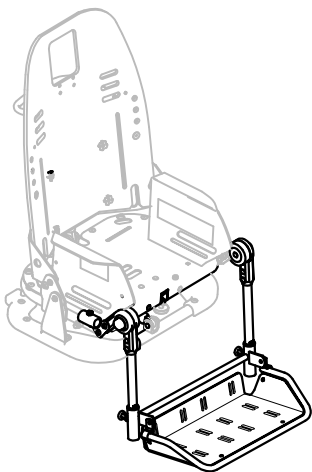

Spare Parts BACKREST STRUCTURE mis. Small

A19	21350	CABLE+ SHEATH SEAT BUG Small
A20	302043	COMPLETE RIGHT/LEFT SIDES OF THE SEAT FOR BUG Small
A21	301348	COMPLETE SEAT FOR BUG Small
A22	301587	GAS SPRING FOR BUG TILT + SCREWS
A24	301351	LOWER SEAT FOR BUG Small
A25	301447	COMPLETE LOWER SEATING FRAME BUG Small
POS.	PART NR.	DESCRIPTION

Spare Parts LOWER SEATING FRAME Size Small

A26	301970	EXTENDED SEAT BUG Small +JOIN PIECE OF THE ABDUCTION BLOCK
A27	303062	PAIR OF TRAY ATTACHMENT BUG
A28	301972	PAIR OF LEGREST PVC JOINTS FOR BUG Small
A29	303262	RIGHT/ LEFT LEGRESTS + JOINTS BUG Small
A30	301435	COMPLETE FOOTREST FOR BUG Small 3R-4R
A31	301437	COMPLETE TROUSER HEM-BINDING FOR BUG Small 3R/4R
A32	301439	COMPLETE FOOTREST BUG Small WITHOUT HEM-BINDING
A33	301892	PAIR OF M10X1 SPRING LOCKING MECHANISM
A34	303264	FOOT AND LEGREST WITH EXTENDED SEAT BUG Small
POS.	PART NR.	DESCRIPTION

Spare Parts

FOOT AND LEGREST WITH  
EXTENDED SEAT size Small

pag. 5

**ORMEDA**

**BUG**

THIS DRAWING BELONGS TO ORMEDA: IT IS FORBIDDEN TO REPRODUCE, CHANGE OR INFORM ANY THIRD PARTY ABOUT ITS CONTENTS

B1	301975N	BACK FRAME FOR BUG Small 4R (BLACK)
B2	301979	SET OF SHOCK ABSORBERS FOR BUG Small
B3	301977N	COMPLETE FRAME OF SHOCK ABSORBER FOR BUG Small 4R
B4	301981	PAIR OF RIGHT-LEFT BRAKE COMPLETE BUG
B5	301982	PAIR OF REAR WHEELS 10" BUG Small
B6	301984N	COMPLETE BACK FRAME OF THE 869 BASE BUG Small
POS.	PART NR.	DESCRIPTION