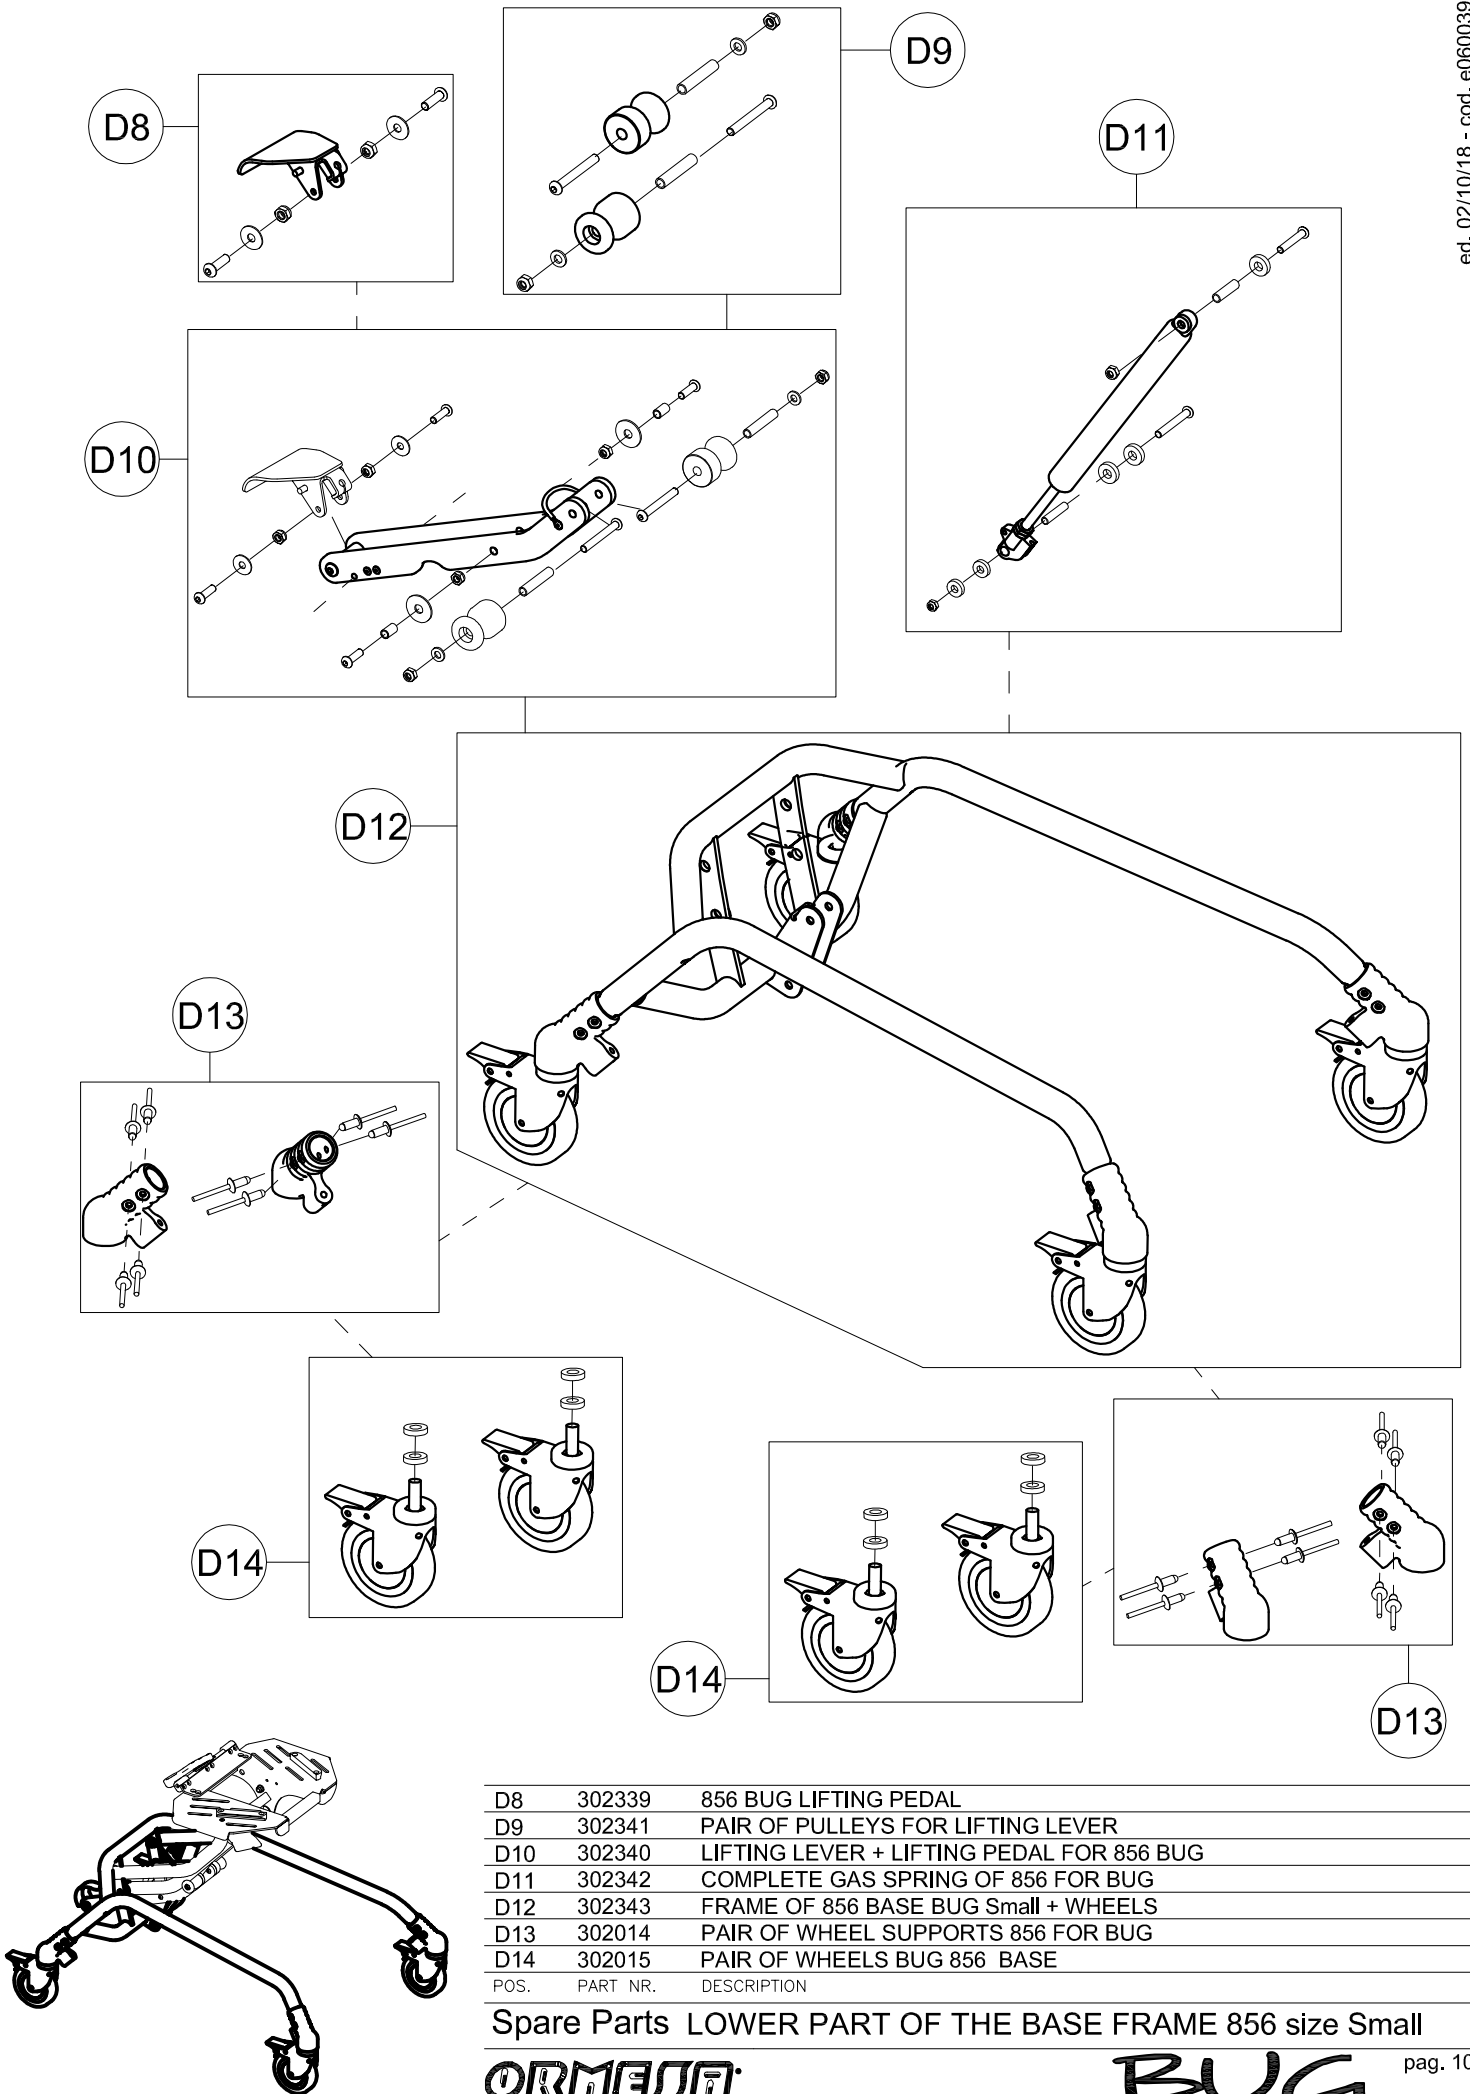

D8	302339	856 BUG LIFTING PEDAL
D9	302341	PAIR OF PULLEYS FOR LIFTING LEVER
D10	302340	LIFTING LEVER + LIFTING PEDAL FOR 856 BUG
D11	302342	COMPLETE GAS SPRING OF 856 FOR BUG
D12	302343	FRAME OF 856 BASE BUG Small + WHEELS
D13	302014	PAIR OF WHEEL SUPPORTS 856 FOR BUG
D14	302015	PAIR OF WHEELS BUG 856 BASE
POS.	PART NR.	DESCRIPTION

Spare Parts LOWER PART OF THE BASE FRAME 856 size Small

ORMESA

BUG