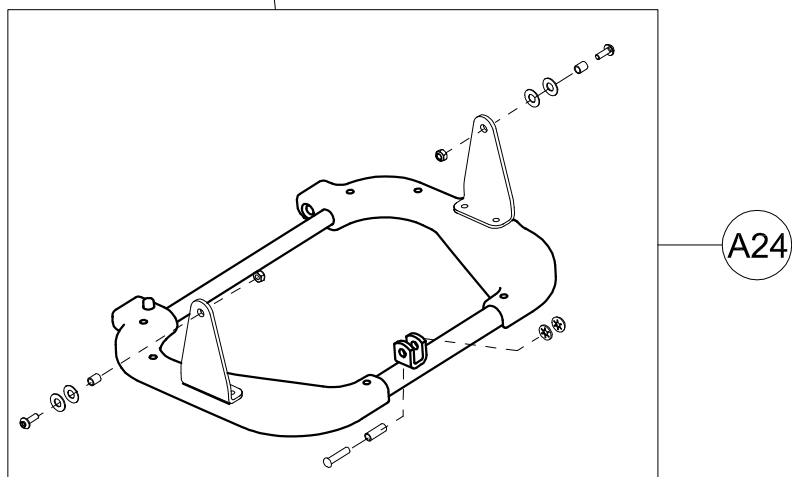

**Spare Parts BUG Small SEAT UNIT**

A8	301355	COMPLETE HANDLE OF THE SEATING UNIT FOR BUG
A9	301356	COMPLETE COVER OF THE BACKREST FOR BUG
A10	301965	PAIR OF INCLINATION/TILTING CONTROL LEVERS BUG
A11	301966	PAIR OF KNOB D30 RED / BLACK BUG
A12	21350	CABLE + COMPLETE SHEATH OF THE SEAT FOR BUG Small
A13	301361	COMPLETE ADJUSTMENT OF THE BACKREST FOR BUG Small
A14	301969	SPRING, Ø0, 7 + BUSHING FOR GAS SPRING
A15	301967	COMPLETE GAS SPRINGS BACKREST FOR BUG Small
A16	303348	BACKREST + SCREWS FOR BUG Small
A17	303350	COMPLETE BACKREST BUG Small
POS.	PART NR.	DESCRIPTION

Spare Parts BACKREST STRUCTURE mis. Small

A19	21350	CABLE+ SHEATH SEAT BUG Small
A20	302043	COMPLETE RIGHT/LEFT SIDES OF THE SEAT FOR BUG Small
A21	301348	COMPLETE SEAT FOR BUG Small
A22	301587	GAS SPRING FOR BUG TILT + SCREWS
A24	301351	LOWER SEAT FOR BUG Small
A25	301447	COMPLETE LOWER SEATING FRAME BUG Small
POS.	PART NR.	DESCRIPTION

Spare Parts LOWER SEATING FRAME Size Small

A26	301970	EXTENDED SEAT BUG Small +JOIN PIECE OF THE ABDUCTION BLOCK
A27	303062	PAIR OF TRAY ATTACHMENT BUG
A28	301972	PAIR OF LEGREST PVC JOINTS FOR BUG Small
A29	303262	RIGHT/ LEFT LEGRESTS + JOINTS BUG Small
A30	301435	COMPLETE FOOTREST FOR BUG Small 3R-4R
A31	301437	COMPLETE TROUSER HEM-BINDING FOR BUG Small 3R/4R
A32	301439	COMPLETE FOOTREST BUG Small WITHOUT HEM-BINDING
A33	301892	PAIR OF M10X1 SPRING LOCKING MECHANISM
A34	303264	FOOT AND LEGREST WITH EXTENDED SEAT BUG Small
POS.	PART NR.	DESCRIPTION