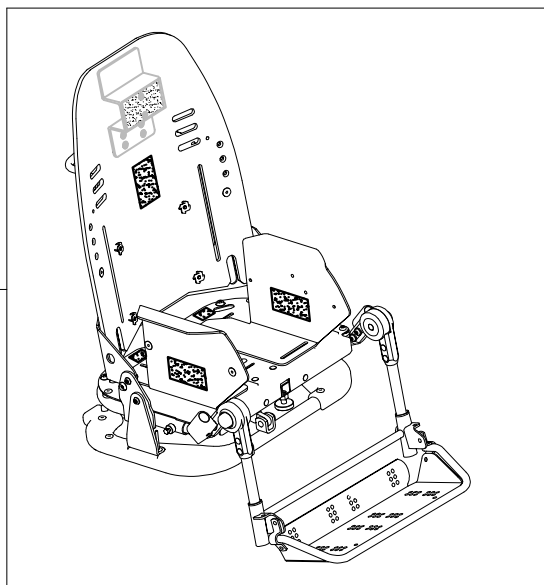

A1	106831	SEAT UNIT BUG Small LIGHT GREY GREEN UPHOLSTERY
A2	106832	SEAT UNIT BUG Small DARK GREY GREEN UPHOLSTERY
A3	106833	SEAT UNIT BUG Small LIGHT GREY PINK UPHOLSTERY
A4	106834	SEAT UNIT BUG Small DARK GREY PINK UPHOLSTERY
B	106829	869 Small FOUR WHEEL BASE FOR BUG BLACK FRAME
D	108117	856 Small HIGH LOW ADJUST BASE BUG
POS.	PART NR.	DESCRIPTION

### Spare Parts BUG size Small

A5

A41

A42

A43

A44

A5	105601	BUG Small SEAT UNIT (NO UPHOLSTERY)
A41	171641	LIGHT GREY GREEN UPHOLSTERY BUG Small
A42	171642	LIGHT GREY PINK UPHOLSTERY BUG Small
A43	171643	DARK GREY GREEN UPHOLSTERY BUG Small
A44	171644	DARK GREY PINK UPHOLSTERY BUG Small
POS.	PART NR.	DESCRIPTION

**Spare Parts BUG Small SEAT UNIT**

A8	301355	COMPLETE HANDLE OF THE SEATING UNIT FOR BUG
A9	301356	COMPLETE COVER OF THE BACKREST FOR BUG
A10	301965	PAIR OF INCLINATION/TILTING CONTROL LEVERS BUG
A11	301966	PAIR OF KNOB D30 RED / BLACK BUG
A12	21350	CABLE + COMPLETE SHEATH OF THE SEAT FOR BUG Small
A13	301361	COMPLETE ADJUSTMENT OF THE BACKREST FOR BUG Small
A14	301969	SPRING, Ø0, 7 + BUSHING FOR GAS SPRING
A15	301967	COMPLETE GAS SPRINGS BACKREST FOR BUG Small
A16	303348	BACKREST + SCREWS FOR BUG Small
A17	303350	COMPLETE BACKREST BUG Small
POS.	PART NR.	DESCRIPTION

Spare Parts BACKREST STRUCTURE mis. Small

A19	21350	CABLE+ SHEATH SEAT BUG Small
A20	302043	COMPLETE RIGHT/LEFT SIDES OF THE SEAT FOR BUG Small
A21	301348	COMPLETE SEAT FOR BUG Small
A22	301587	GAS SPRING FOR BUG TILT + SCREWS
A24	301351	LOWER SEAT FOR BUG Small
A25	301447	COMPLETE LOWER SEATING FRAME BUG Small
POS.	PART NR.	DESCRIPTION