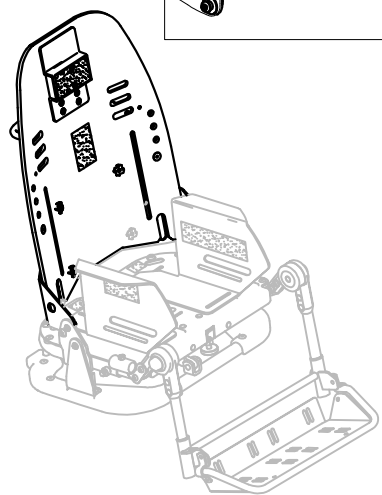

### Spare Parts BUG size Small

A5

A41

A42

A43

A44

A5	105601	BUG Small SEAT UNIT (NO UPHOLSTERY)
A41	171641	LIGHT GREY GREEN UPHOLSTERY BUG Small
A42	171642	LIGHT GREY PINK UPHOLSTERY BUG Small
A43	171643	DARK GREY GREEN UPHOLSTERY BUG Small
A44	171644	DARK GREY PINK UPHOLSTERY BUG Small
POS.	PART NR.	DESCRIPTION

**Spare Parts BUG Small SEAT UNIT**

A8	301355	COMPLETE HANDLE OF THE SEATING UNIT FOR BUG
A9	301356	COMPLETE COVER OF THE BACKREST FOR BUG
A10	301965	PAIR OF INCLINATION/TILTING CONTROL LEVERS BUG
A11	301966	PAIR OF KNOB D30 RED / BLACK BUG
A12	21350	CABLE + COMPLETE SHEATH OF THE SEAT FOR BUG Small
A13	301361	COMPLETE ADJUSTMENT OF THE BACKREST FOR BUG Small
A14	301969	SPRING, Ø0, 7 + BUSHING FOR GAS SPRING
A15	301967	COMPLETE GAS SPRINGS BACKREST FOR BUG Small
A16	303348	BACKREST + SCREWS FOR BUG Small
A17	303350	COMPLETE BACKREST BUG Small
POS.	PART NR.	DESCRIPTION

Spare Parts BACKREST STRUCTURE mis. Small

A19	21350	CABLE+ SHEATH SEAT BUG Small
A20	302043	COMPLETE RIGHT/LEFT SIDES OF THE SEAT FOR BUG Small
A21	301348	COMPLETE SEAT FOR BUG Small
A22	301587	GAS SPRING FOR BUG TILT + SCREWS
A24	301351	LOWER SEAT FOR BUG Small
A25	301447	COMPLETE LOWER SEATING FRAME BUG Small
POS.	PART NR.	DESCRIPTION

Spare Parts LOWER SEATING FRAME Size Small

A26	301970	EXTENDED SEAT BUG Small +JOIN PIECE OF THE ABDUCTION BLOCK
A27	303062	PAIR OF TRAY ATTACHMENT BUG
A28	301972	PAIR OF LEGREST PVC JOINTS FOR BUG Small
A29	303262	RIGHT/ LEFT LEGRESTS + JOINTS BUG Small
A30	301435	COMPLETE FOOTREST FOR BUG Small 3R-4R
A31	301437	COMPLETE TROUSER HEM-BINDING FOR BUG Small 3R/4R
A32	301439	COMPLETE FOOTREST BUG Small WITHOUT HEM-BINDING
A33	301892	PAIR OF M10X1 SPRING LOCKING MECHANISM
A34	303264	FOOT AND LEGREST WITH EXTENDED SEAT BUG Small
POS.	PART NR.	DESCRIPTION