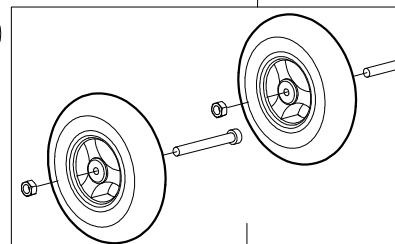

B13

B7	301465	COMPLETE PUSH HANDLE OF BUG Small
B8	302431	PAIR OF PUSH HANDLE JOINTS WITH RIVET BUG 3R/4R
B9	301987N	PAIR OF PUSH HANDLE TUBES FOR BUG Small 4R
B10	301989N	COMPLETE FRONT FRAME + WHEEL SUPPORT BUG Small 4R (BLACK)
B11	301991	PAIR OF FRONT WHEEL SUPPORTS FOR BUG 4R
B12	302262	PAIR OF FRONT WHEEL FORKS FOR BUG 4R
B13	302263	PAIR OF FRONT WHEELS FOR BUG 4R
B20	301993N	COMPLETE FRONT FRAME OF THE 869 BASE BUG Small (BLACK)
POS.	PART NR.	DESCRIPTION

Spare Parts FRONT FRAME OF THE 869 BASE size Small