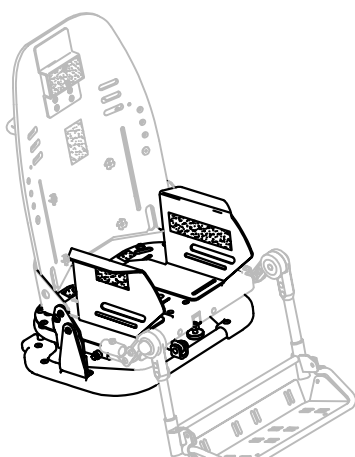

### Spare Parts BUG size Small

A5

A41

A42

A43

A44

A5	105601	BUG Small SEAT UNIT (NO UPHOLSTERY)
A41	171641	LIGHT GREY GREEN UPHOLSTERY BUG Small
A42	171642	LIGHT GREY PINK UPHOLSTERY BUG Small
A43	171643	DARK GREY GREEN UPHOLSTERY BUG Small
A44	171644	DARK GREY PINK UPHOLSTERY BUG Small
POS.	PART NR.	DESCRIPTION

**Spare Parts BUG Small SEAT UNIT**

A8	301355	COMPLETE HANDLE OF THE SEATING UNIT FOR BUG
A9	301356	COMPLETE COVER OF THE BACKREST FOR BUG
A10	301965	PAIR OF INCLINATION/TILTING CONTROL LEVERS BUG
A11	301966	PAIR OF KNOB D30 RED / BLACK BUG
A12	21350	CABLE + COMPLETE SHEATH OF THE SEAT FOR BUG Small
A13	301361	COMPLETE ADJUSTMENT OF THE BACKREST FOR BUG Small
A14	301969	SPRING, Ø0, 7 + BUSHING FOR GAS SPRING
A15	301967	COMPLETE GAS SPRINGS BACKREST FOR BUG Small
A16	303348	BACKREST + SCREWS FOR BUG Small
A17	303350	COMPLETE BACKREST BUG Small
POS.	PART NR.	DESCRIPTION

Spare Parts BACKREST STRUCTURE mis. Small

A19	21350	CABLE+ SHEATH SEAT BUG Small
A20	302043	COMPLETE RIGHT/LEFT SIDES OF THE SEAT FOR BUG Small
A21	301348	COMPLETE SEAT FOR BUG Small
A22	301587	GAS SPRING FOR BUG TILT + SCREWS
A24	301351	LOWER SEAT FOR BUG Small
A25	301447	COMPLETE LOWER SEATING FRAME BUG Small
POS.	PART NR.	DESCRIPTION

Spare Parts LOWER SEATING FRAME Size Small

A26	301970	EXTENDED SEAT BUG Small +JOIN PIECE OF THE ABDUCTION BLOCK
A27	303062	PAIR OF TRAY ATTACHMENT BUG
A28	301972	PAIR OF LEGREST PVC JOINTS FOR BUG Small
A29	303262	RIGHT/ LEFT LEGRESTS + JOINTS BUG Small
A30	301435	COMPLETE FOOTREST FOR BUG Small 3R-4R
A31	301437	COMPLETE TROUSER HEM-BINDING FOR BUG Small 3R/4R
A32	301439	COMPLETE FOOTREST BUG Small WITHOUT HEM-BINDING
A33	301892	PAIR OF M10X1 SPRING LOCKING MECHANISM
A34	303264	FOOT AND LEGREST WITH EXTENDED SEAT BUG Small
POS.	PART NR.	DESCRIPTION