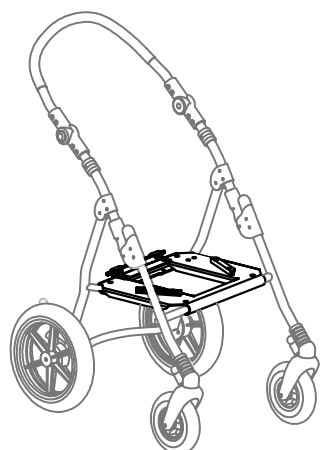

Spare Parts LOWER SEATING FRAME Size Small

A26	301970	EXTENDED SEAT BUG Small +JOIN PIECE OF THE ABDUCTION BLOCK
A27	303062	PAIR OF TRAY ATTACHMENT BUG
A28	301972	PAIR OF LEGREST PVC JOINTS FOR BUG Small
A29	303262	RIGHT/ LEFT LEGRESTS + JOINTS BUG Small
A30	301435	COMPLETE FOOTREST FOR BUG Small 3R-4R
A31	301437	COMPLETE TROUSER HEM-BINDING FOR BUG Small 3R/4R
A32	301439	COMPLETE FOOTREST BUG Small WITHOUT HEM-BINDING
A33	301892	PAIR OF M10X1 SPRING LOCKING MECHANISM
A34	303264	FOOT AND LEGREST WITH EXTENDED SEAT BUG Small
POS.	PART NR.	DESCRIPTION

B10

B12

B13

B7	301465	COMPLETE PUSH HANDLE OF BUG Small
B8	302431	PAIR OF PUSH HANDLE JOINTS WITH RIVET BUG 3R/4R
B9	301987N	PAIR OF PUSH HANDLE TUBES FOR BUG Small 4R
B10	301989N	COMPLETE FRONT FRAME + WHEEL SUPPORT BUG Small 4R (BLACK)
B11	301991	PAIR OF FRONT WHEEL SUPPORTS FOR BUG 4R
B12	302262	PAIR OF FRONT WHEEL FORKS FOR BUG 4R
B13	302263	PAIR OF FRONT WHEELS FOR BUG 4R
B20	301993N	COMPLETE FRONT FRAME OF THE 869 BASE BUG Small (BLACK)
POS.	PART NR.	DESCRIPTION

Spare Parts FRONT FRAME OF THE 869 BASE size Small

B14	301367	FIXING PART FOR SEAT OF BUG
B15	301995	PAIR OF THE SEAT SLIDES FOR BUG Small
B16	302462	SHEET-METAL OF THE SEAT FOR 869 BUG Small +SLIDES + SCREWS
B17	302468	SEAT OF THE 869 BASE BUG Small
POS.	PART NR.	DESCRIPTION

Spare Parts SEAT OF THE 869 BASE size Small

D1	302334	COMPLETE SEAT 856 BUG Small
D2	301367	FIXING PART FOR SEAT OF BUG
D3	302426	PAIR OF THE SEAT SLIDES FOR BUG Small
D4	302309	SET OF CABLES+DOUBLER 856 Small BUG
D5	302335	856-BUG MANUAL LIFTING LEVER + SCREWS
D6	302337	PAIR OF UPPER ARMS OF 856 BASE FOR BUG
D7	302336	PAIR OF LOWER ARMS OF 856 BASE FOR BUG
POS.	PART NR.	DESCRIPTION