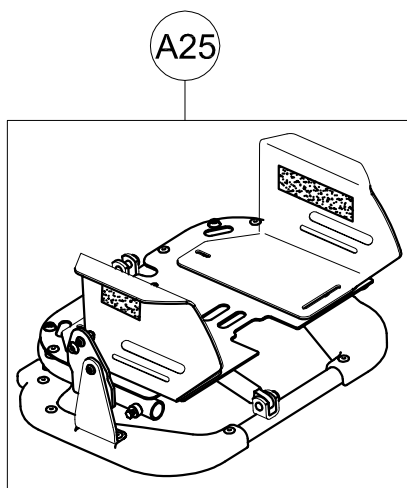

**Spare Parts BUG Small SEAT UNIT**

A8	301355	COMPLETE HANDLE OF THE SEATING UNIT FOR BUG
A9	301356	COMPLETE COVER OF THE BACKREST FOR BUG
A10	301965	PAIR OF INCLINATION/TILTING CONTROL LEVERS BUG
A11	301966	PAIR OF KNOB D30 RED / BLACK BUG
A12	21350	CABLE + COMPLETE SHEATH OF THE SEAT FOR BUG Small
A13	301361	COMPLETE ADJUSTMENT OF THE BACKREST FOR BUG Small
A14	301969	SPRING, Ø0, 7 + BUSHING FOR GAS SPRING
A15	301967	COMPLETE GAS SPRINGS BACKREST FOR BUG Small
A16	303348	BACKREST + SCREWS FOR BUG Small
A17	303350	COMPLETE BACKREST BUG Small
POS.	PART NR.	DESCRIPTION

Spare Parts BACKREST STRUCTURE mis. Small

A19	21350	CABLE+ SHEATH SEAT BUG Small
A20	302043	COMPLETE RIGHT/LEFT SIDES OF THE SEAT FOR BUG Small
A21	301348	COMPLETE SEAT FOR BUG Small
A22	301587	GAS SPRING FOR BUG TILT + SCREWS
A24	301351	LOWER SEAT FOR BUG Small
A25	301447	COMPLETE LOWER SEATING FRAME BUG Small
POS.	PART NR.	DESCRIPTION

Spare Parts LOWER SEATING FRAME Size Small

A26	301970	EXTENDED SEAT BUG Small +JOIN PIECE OF THE ABDUCTION BLOCK
A27	303062	PAIR OF TRAY ATTACHMENT BUG
A28	301972	PAIR OF LEGREST PVC JOINTS FOR BUG Small
A29	303262	RIGHT/ LEFT LEGRESTS + JOINTS BUG Small
A30	301435	COMPLETE FOOTREST FOR BUG Small 3R-4R
A31	301437	COMPLETE TROUSER HEM-BINDING FOR BUG Small 3R/4R
A32	301439	COMPLETE FOOTREST BUG Small WITHOUT HEM-BINDING
A33	301892	PAIR OF M10X1 SPRING LOCKING MECHANISM
A34	303264	FOOT AND LEGREST WITH EXTENDED SEAT BUG Small
POS.	PART NR.	DESCRIPTION