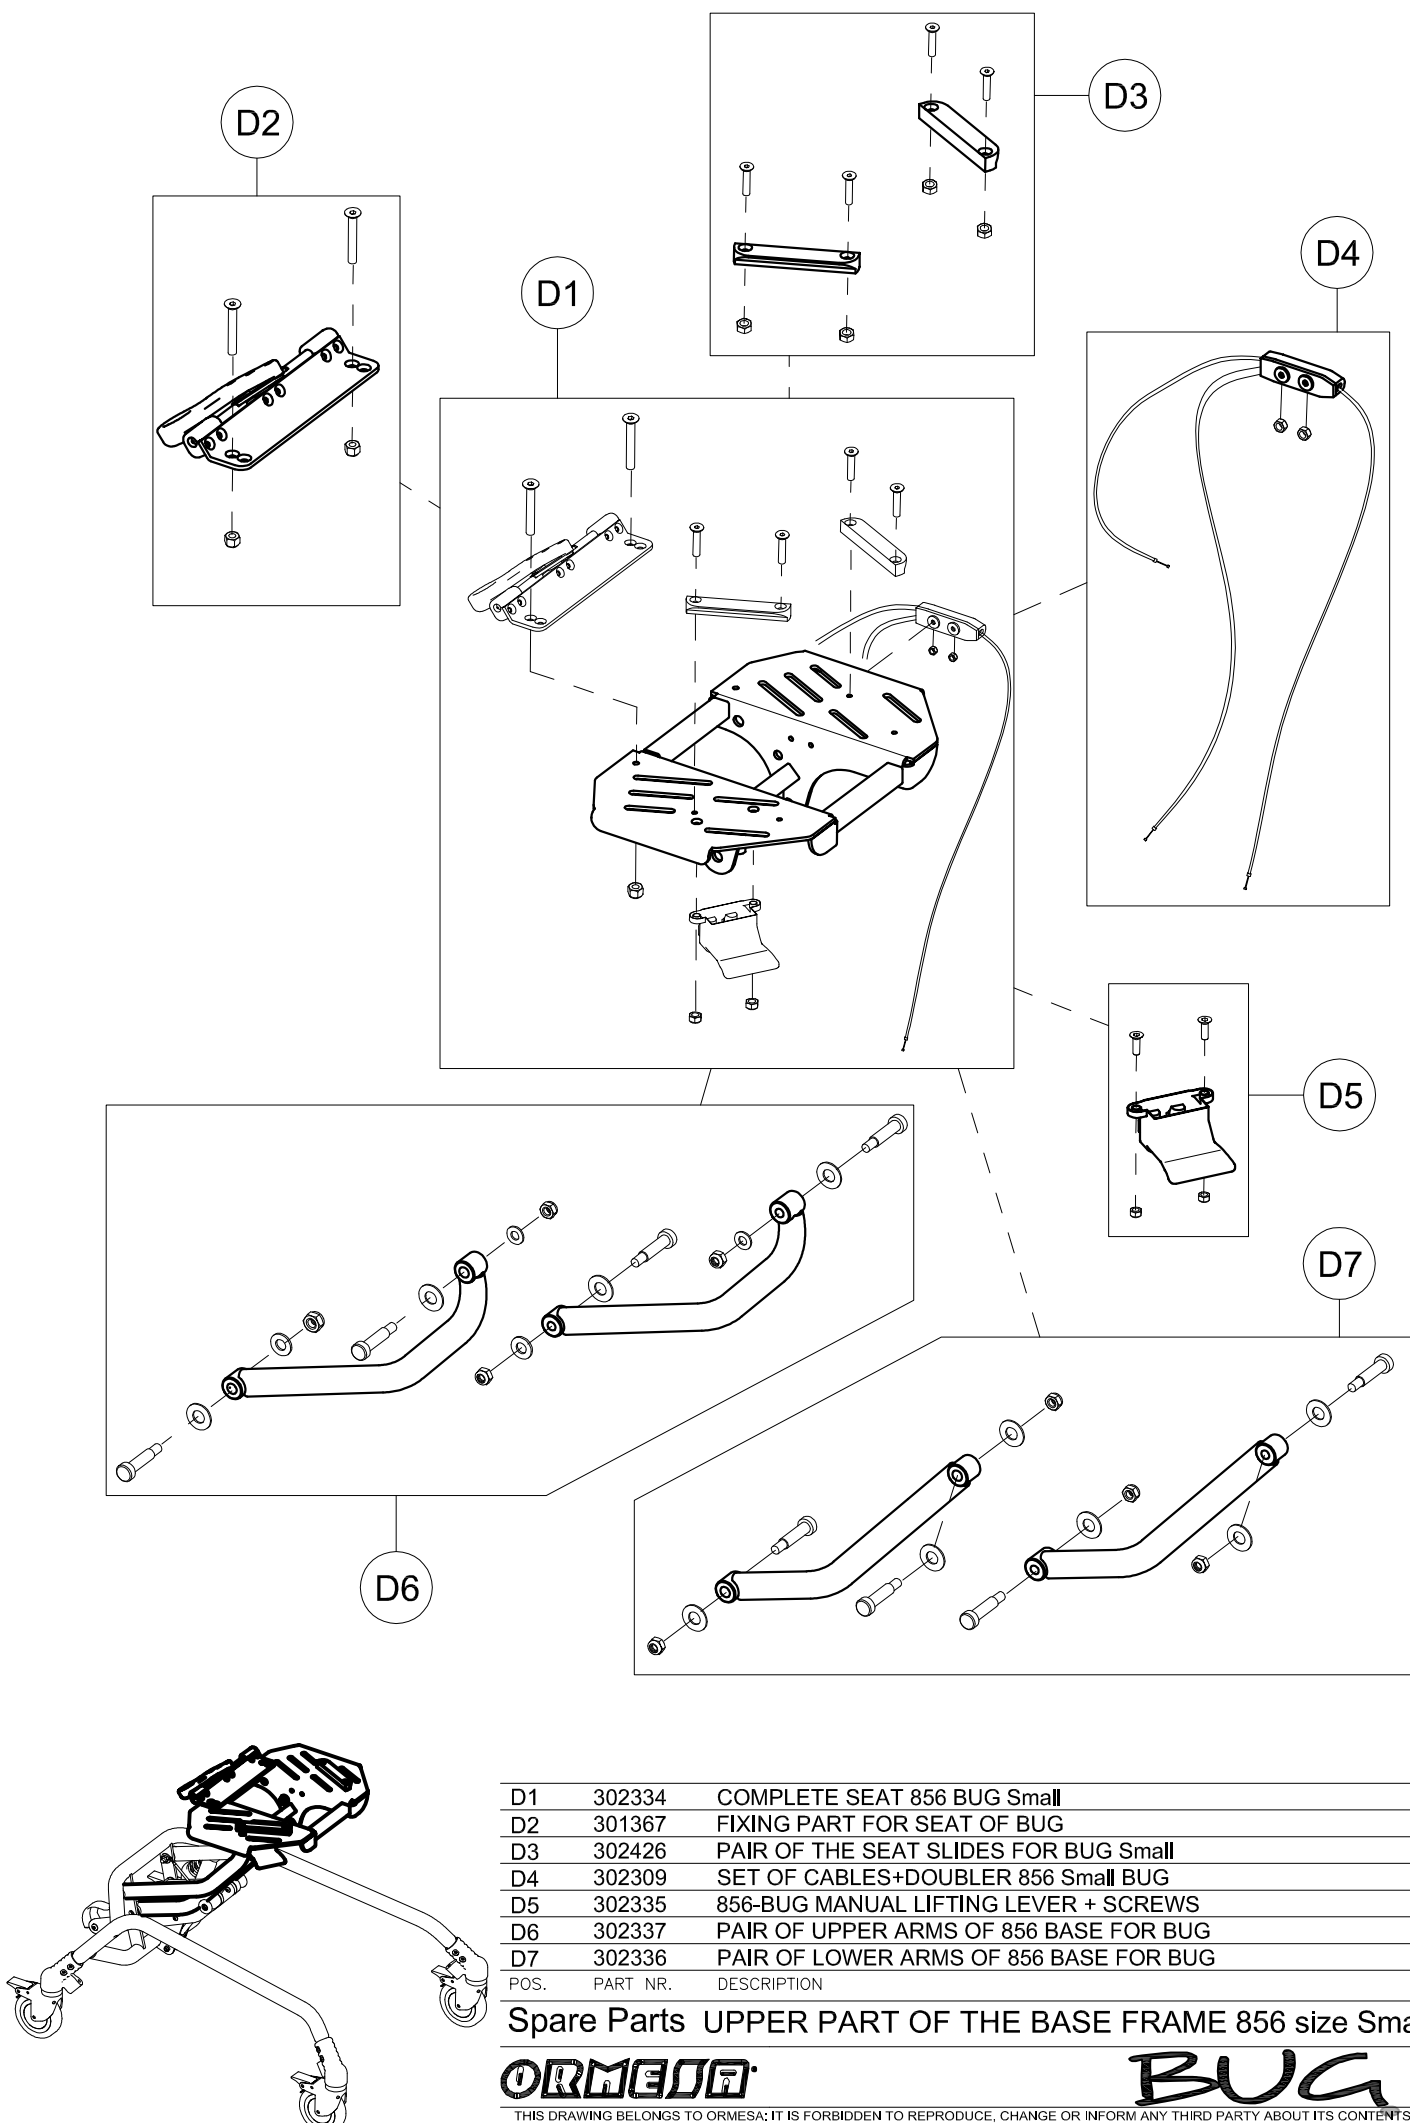

D1	302334	COMPLETE SEAT 856 BUG Small
D2	301367	FIXING PART FOR SEAT OF BUG
D3	302426	PAIR OF THE SEAT SLIDES FOR BUG Small
D4	302309	SET OF CABLES+DOUBLER 856 Small BUG
D5	302335	856-BUG MANUAL LIFTING LEVER + SCREWS
D6	302337	PAIR OF UPPER ARMS OF 856 BASE FOR BUG
D7	302336	PAIR OF LOWER ARMS OF 856 BASE FOR BUG
POS.	PART NR.	DESCRIPTION

Spare Parts UPPER PART OF THE BASE FRAME 856 size Small

THIS DRAWING BELONGS TO ORMESA: IT IS FORBIDDEN TO REPRODUCE, CHANGE OR INFORM ANY THIRD PARTY ABOUT ITS CONTENTS