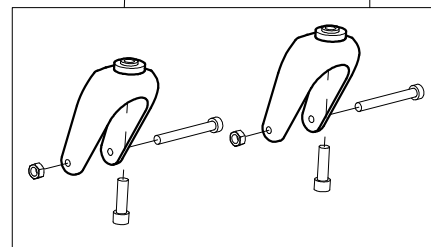

B12

B7	301465	COMPLETE PUSH HANDLE OF BUG Small
B8	302431	PAIR OF PUSH HANDLE JOINTS WITH RIVET BUG 3R/4R
B9	301987N	PAIR OF PUSH HANDLE TUBES FOR BUG Small 4R
B10	301989N	COMPLETE FRONT FRAME + WHEEL SUPPORT BUG Small 4R (BLACK)
B11	301991	PAIR OF FRONT WHEEL SUPPORTS FOR BUG 4R
B12	302262	PAIR OF FRONT WHEEL FORKS FOR BUG 4R
B13	302263	PAIR OF FRONT WHEELS FOR BUG 4R
B20	301993N	COMPLETE FRONT FRAME OF THE 869 BASE BUG Small (BLACK)
POS.	PART NR.	DESCRIPTION

Spare Parts FRONT FRAME OF THE 869 BASE size Small