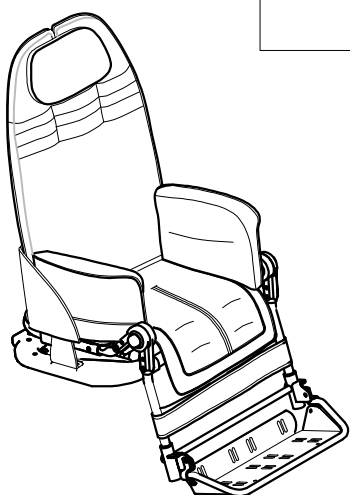

A1	106831	SEAT UNIT BUG Small LIGHT GREY GREEN UPHOLSTERY
A2	106832	SEAT UNIT BUG Small DARK GREY GREEN UPHOLSTERY
A3	106833	SEAT UNIT BUG Small LIGHT GREY PINK UPHOLSTERY
A4	106834	SEAT UNIT BUG Small DARK GREY PINK UPHOLSTERY
B	106829	869 Small FOUR WHEEL BASE FOR BUG BLACK FRAME
D	108117	856 Small HIGH LOW ADJUST BASE BUG
POS.	PART NR.	DESCRIPTION

### Spare Parts BUG size Small

A5

A41

A42

A43

A44

A5	105601	BUG Small SEAT UNIT (NO UPHOLSTERY)
A41	171641	LIGHT GREY GREEN UPHOLSTERY BUG Small
A42	171642	LIGHT GREY PINK UPHOLSTERY BUG Small
A43	171643	DARK GREY GREEN UPHOLSTERY BUG Small
A44	171644	DARK GREY PINK UPHOLSTERY BUG Small
POS.	PART NR.	DESCRIPTION

**Spare Parts BUG Small SEAT UNIT**

A8	301355	COMPLETE HANDLE OF THE SEATING UNIT FOR BUG
A9	301356	COMPLETE COVER OF THE BACKREST FOR BUG
A10	301965	PAIR OF INCLINATION/TILTING CONTROL LEVERS BUG
A11	301966	PAIR OF KNOB D30 RED / BLACK BUG
A12	21350	CABLE + COMPLETE SHEATH OF THE SEAT FOR BUG Small
A13	301361	COMPLETE ADJUSTMENT OF THE BACKREST FOR BUG Small
A14	301969	SPRING, Ø0, 7 + BUSHING FOR GAS SPRING
A15	301967	COMPLETE GAS SPRINGS BACKREST FOR BUG Small
A16	303348	BACKREST + SCREWS FOR BUG Small
A17	303350	COMPLETE BACKREST BUG Small
POS.	PART NR.	DESCRIPTION

Spare Parts BACKREST STRUCTURE mis. Small

A19	21350	CABLE+ SHEATH SEAT BUG Small
A20	302043	COMPLETE RIGHT/LEFT SIDES OF THE SEAT FOR BUG Small
A21	301348	COMPLETE SEAT FOR BUG Small
A22	301587	GAS SPRING FOR BUG TILT + SCREWS
A24	301351	LOWER SEAT FOR BUG Small
A25	301447	COMPLETE LOWER SEATING FRAME BUG Small
POS.	PART NR.	DESCRIPTION