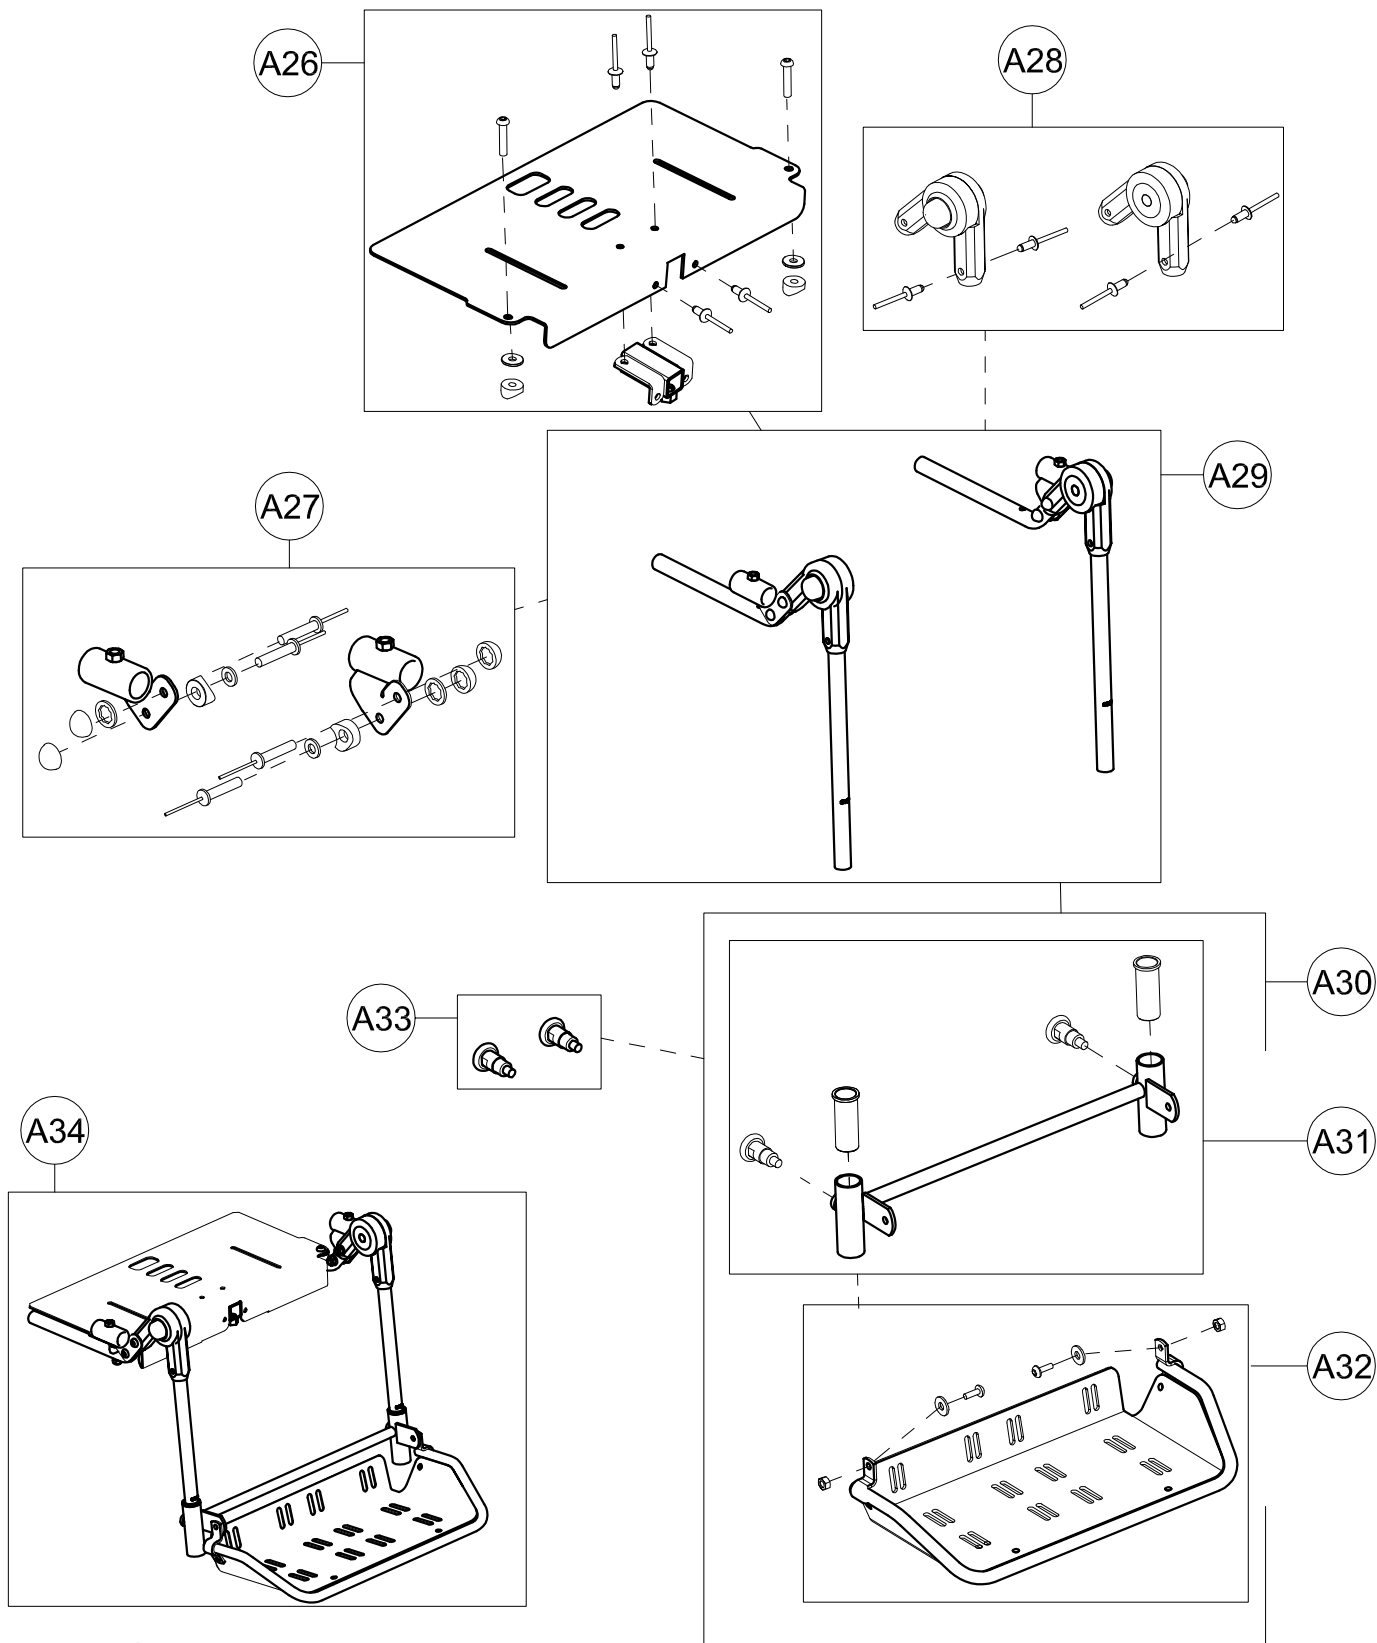

**Spare Parts BUG Small SEAT UNIT**

A8	301355	COMPLETE HANDLE OF THE SEATING UNIT FOR BUG
A9	301356	COMPLETE COVER OF THE BACKREST FOR BUG
A10	301965	PAIR OF INCLINATION/TILTING CONTROL LEVERS BUG
A11	301966	PAIR OF KNOB D30 RED / BLACK BUG
A12	21350	CABLE + COMPLETE SHEATH OF THE SEAT FOR BUG Small
A13	301361	COMPLETE ADJUSTMENT OF THE BACKREST FOR BUG Small
A14	301969	SPRING, Ø0, 7 + BUSHING FOR GAS SPRING
A15	301967	COMPLETE GAS SPRINGS BACKREST FOR BUG Small
A16	303348	BACKREST + SCREWS FOR BUG Small
A17	303350	COMPLETE BACKREST BUG Small
POS.	PART NR.	DESCRIPTION

Spare Parts BACKREST STRUCTURE mis. Small

A19	21350	CABLE+ SHEATH SEAT BUG Small
A20	302043	COMPLETE RIGHT/LEFT SIDES OF THE SEAT FOR BUG Small
A21	301348	COMPLETE SEAT FOR BUG Small
A22	301587	GAS SPRING FOR BUG TILT + SCREWS
A24	301351	LOWER SEAT FOR BUG Small
A25	301447	COMPLETE LOWER SEATING FRAME BUG Small
POS.	PART NR.	DESCRIPTION

Spare Parts LOWER SEATING FRAME Size Small

A26	301970	EXTENDED SEAT BUG Small +JOIN PIECE OF THE ABDUCTION BLOCK
A27	303062	PAIR OF TRAY ATTACHMENT BUG
A28	301972	PAIR OF LEGREST PVC JOINTS FOR BUG Small
A29	303262	RIGHT/ LEFT LEGRESTS + JOINTS BUG Small
A30	301435	COMPLETE FOOTREST FOR BUG Small 3R-4R
A31	301437	COMPLETE TROUSER HEM-BINDING FOR BUG Small 3R/4R
A32	301439	COMPLETE FOOTREST BUG Small WITHOUT HEM-BINDING
A33	301892	PAIR OF M10X1 SPRING LOCKING MECHANISM
A34	303264	FOOT AND LEGREST WITH EXTENDED SEAT BUG Small
POS.	PART NR.	DESCRIPTION