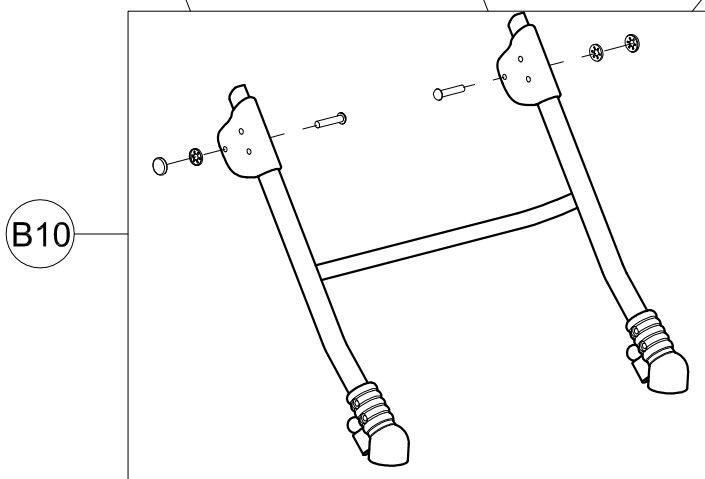

Spare Parts LOWER SEATING FRAME Size Small

A26	301970	EXTENDED SEAT BUG Small +JOIN PIECE OF THE ABDUCTION BLOCK
A27	303062	PAIR OF TRAY ATTACHMENT BUG
A28	301972	PAIR OF LEGREST PVC JOINTS FOR BUG Small
A29	303262	RIGHT/ LEFT LEGRESTS + JOINTS BUG Small
A30	301435	COMPLETE FOOTREST FOR BUG Small 3R-4R
A31	301437	COMPLETE TROUSER HEM-BINDING FOR BUG Small 3R/4R
A32	301439	COMPLETE FOOTREST BUG Small WITHOUT HEM-BINDING
A33	301892	PAIR OF M10X1 SPRING LOCKING MECHANISM
A34	303264	FOOT AND LEGREST WITH EXTENDED SEAT BUG Small
POS.	PART NR.	DESCRIPTION

Spare Parts BACK FRAME OF THE 869 BASE size Small

**ORMESA**

**BUG**

B7

B8

B20

B9

B11