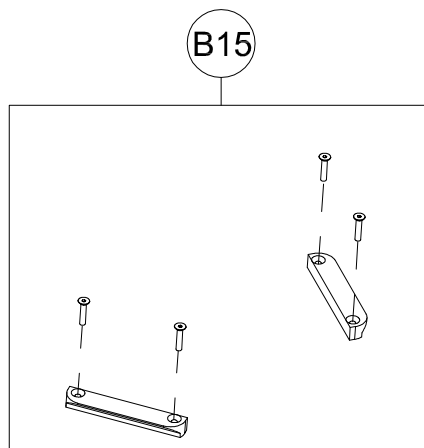

Spare Parts LOWER SEATING FRAME Size Small

A26	301970	EXTENDED SEAT BUG Small +JOIN PIECE OF THE ABDUCTION BLOCK
A27	303062	PAIR OF TRAY ATTACHMENT BUG
A28	301972	PAIR OF LEGREST PVC JOINTS FOR BUG Small
A29	303262	RIGHT/ LEFT LEGRESTS + JOINTS BUG Small
A30	301435	COMPLETE FOOTREST FOR BUG Small 3R-4R
A31	301437	COMPLETE TROUSER HEM-BINDING FOR BUG Small 3R/4R
A32	301439	COMPLETE FOOTREST BUG Small WITHOUT HEM-BINDING
A33	301892	PAIR OF M10X1 SPRING LOCKING MECHANISM
A34	303264	FOOT AND LEGREST WITH EXTENDED SEAT BUG Small
POS.	PART NR.	DESCRIPTION

B10

B12

B13

B7	301465	COMPLETE PUSH HANDLE OF BUG Small
B8	302431	PAIR OF PUSH HANDLE JOINTS WITH RIVET BUG 3R/4R
B9	301987N	PAIR OF PUSH HANDLE TUBES FOR BUG Small 4R
B10	301989N	COMPLETE FRONT FRAME + WHEEL SUPPORT BUG Small 4R (BLACK)
B11	301991	PAIR OF FRONT WHEEL SUPPORTS FOR BUG 4R
B12	302262	PAIR OF FRONT WHEEL FORKS FOR BUG 4R
B13	302263	PAIR OF FRONT WHEELS FOR BUG 4R
B20	301993N	COMPLETE FRONT FRAME OF THE 869 BASE BUG Small (BLACK)
POS.	PART NR.	DESCRIPTION

Spare Parts FRONT FRAME OF THE 869 BASE size Small

B14	301367	FIXING PART FOR SEAT OF BUG
B15	301995	PAIR OF THE SEAT SLIDES FOR BUG Small
B16	302462	SHEET-METAL OF THE SEAT FOR 869 BUG Small +SLIDES + SCREWS
B17	302468	SEAT OF THE 869 BASE BUG Small
POS.	PART NR.	DESCRIPTION