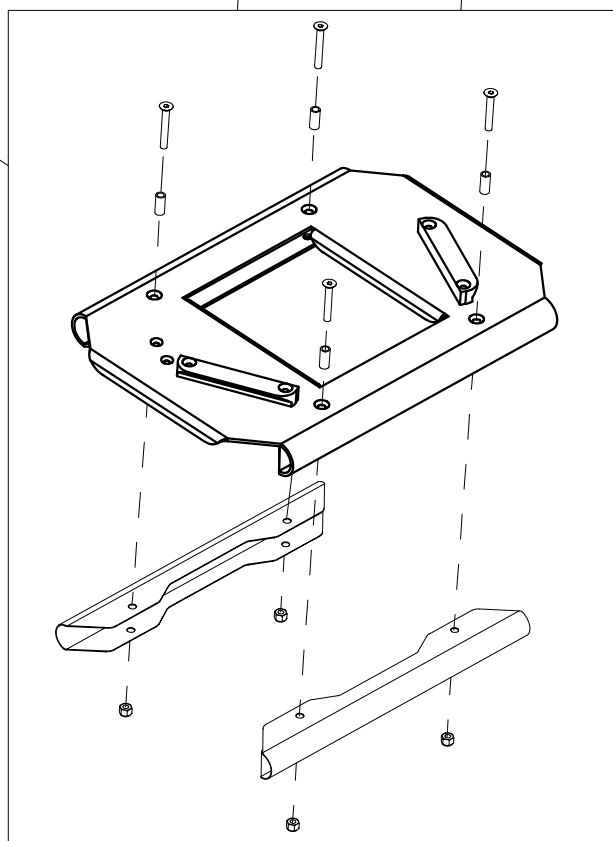

B14	301367	FIXING PART FOR SEAT OF BUG
B15	301995	PAIR OF THE SEAT SLIDES FOR BUG Small
B16	302462	SHEET-METAL OF THE SEAT FOR 869 BUG Small +SLIDES + SCREWS
B17	302468	SEAT OF THE 869 BASE BUG Small
POS.	PART NR.	DESCRIPTION

Spare Parts SEAT OF THE 869 BASE size Small