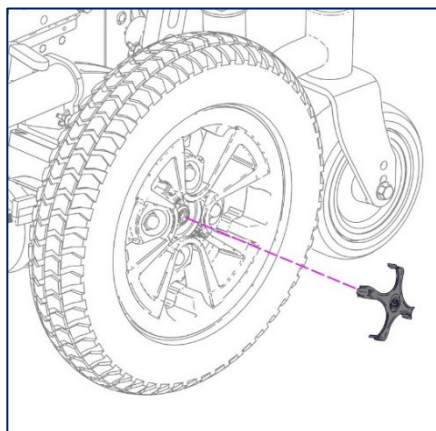

ADDITIONAL CAP

Features

- Drive wheel caps are standard on every Alltrack power chair with 14" and 12.5" drive wheels but are not available with 14" x 4" drive wheels.
- Available as a part for chairs already in the field, consult Parts Manual.
- Onyx Black Matte chairs will not receive a cap but a different complimentary color can be ordered by checking off on the Order Form.
- By default, chairs will receive a cap that matches the color of the shroud, but colors can be mixed and matched by checking off a different color on the Order Form.