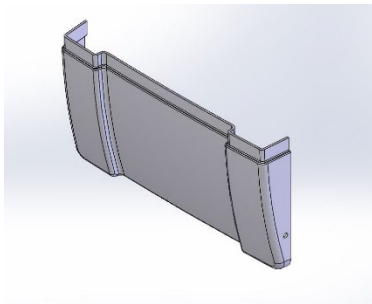

Replacement shroud with old color scheme (cont'd)

Former Battery Shroud in Gray

Replacement Battery Shrouds in Onyx Black Matte

Front

Rear

ADDITIONAL CONSIDERATIONS

Availability and Pricing

Original Black and Gray shrouds are no longer available, Onyx Black Matte shrouds are currently in stock. Replacement part numbers are available in the Parts Manual and pricing can be obtained by RFQ.