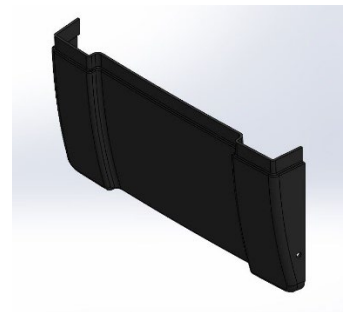

VISUAL IMPACT

Alltrack power wheelchair built prior to December 2020 with old color scheme.

ALLTRACK M3 MID-WHEEL DRIVE

ALLTRACK R3 HYBRID-WHEEL DRIVE

Former shroud color in Black and Gray

Replacement shrouds are now completely Onyx Black Matte

Replacement shroud with old color scheme (cont'd)

Former Battery Shroud in Gray

Replacement Battery Shrouds in Onyx Black Matte

Front

Rear

ADDITIONAL CONSIDERATIONS

Availability and Pricing

Original Black and Gray shrouds are no longer available, Onyx Black Matte shrouds are currently in stock. Replacement part numbers are available in the Parts Manual and pricing can be obtained by RFQ.