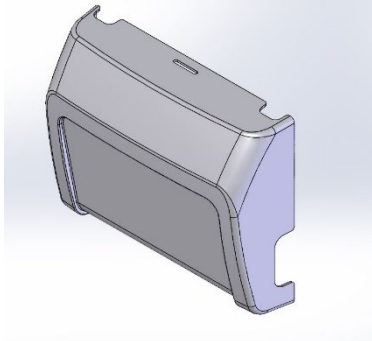

VISUAL IMPACT

Alltrack power wheelchair built prior to December 2020 with old color scheme.

ALLTRACK M3 MID-WHEEL DRIVE

ALLTRACK R3 HYBRID-WHEEL DRIVE

Former shroud color in Black and Gray

Replacement shrouds are now completely Onyx Black Matte

Replacement shroud with old color scheme (cont'd)

Former Battery Shroud in Gray

Replacement Battery Shrouds in Onyx Black Matte

Front

Rear

ADDITIONAL CONSIDERATIONS

Availability and Pricing

Original Black and Gray shrouds are no longer available, Onyx Black Matte shrouds are currently in stock. Replacement part numbers are available in the Parts Manual and pricing can be obtained by RFQ.