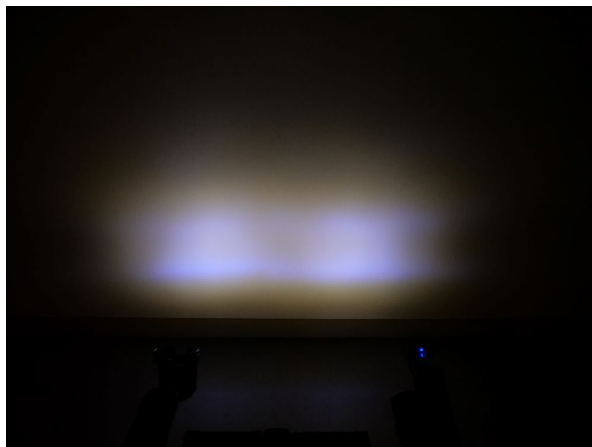

INFORMATION BULLETIN

FRONT LIGHTS NOW BRIGHTER

INTRODUCTION

Owing to recent feedback regarding the brightness of the front lights in our optional lighting package, we've taken action to significantly enhance their intensity. We have upgraded the front lights to provide a brighter and more efficient illumination.

BRIGHTER FRONT LIGHTS

After conducting internal tests with previous front lights and today's new front lights, results showed that the luminous intensity (95-100 cd) of the new lights is 8 times higher than the previous lights (11-12 cd). These upgraded lights not only enhance the user's visibility during low-light conditions but also significantly improve how well others can see the user.

Lighting the wall with FORMER front lights

Lighting the wall with NEW front lights

New Light Package (cont'd)**OTHER CONSIDERATIONS****Availability and Pricing**

The new lights will be included in the optional LED Lighting Package, for Alltrack power wheelchairs in early January 2024. The same kit numbers (hardware included) will be used: #1004183 left and #1004184 right. On-chair pricing remains unchanged. Parts pricing requires an RFQ.