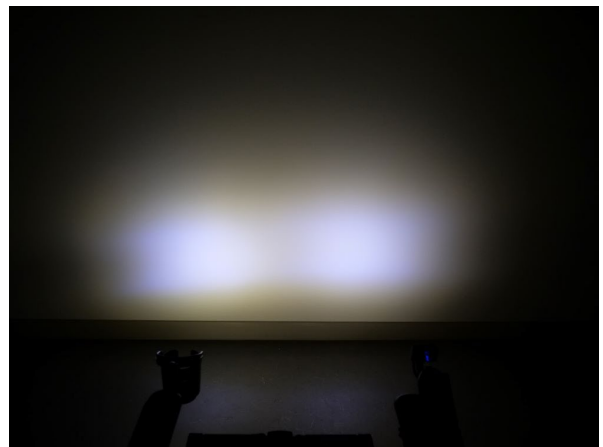

Lighting the wall with NEW front lights