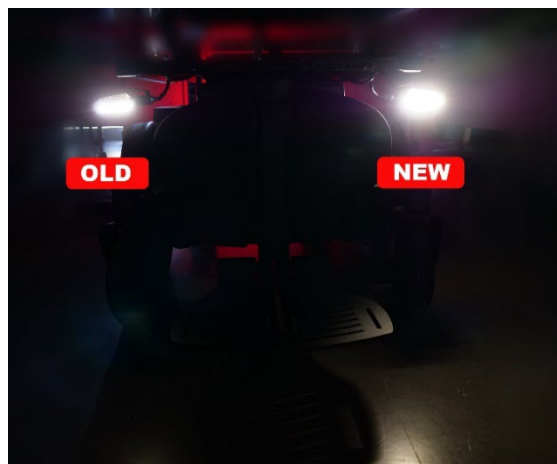

Lighting the wall with NEW front lights