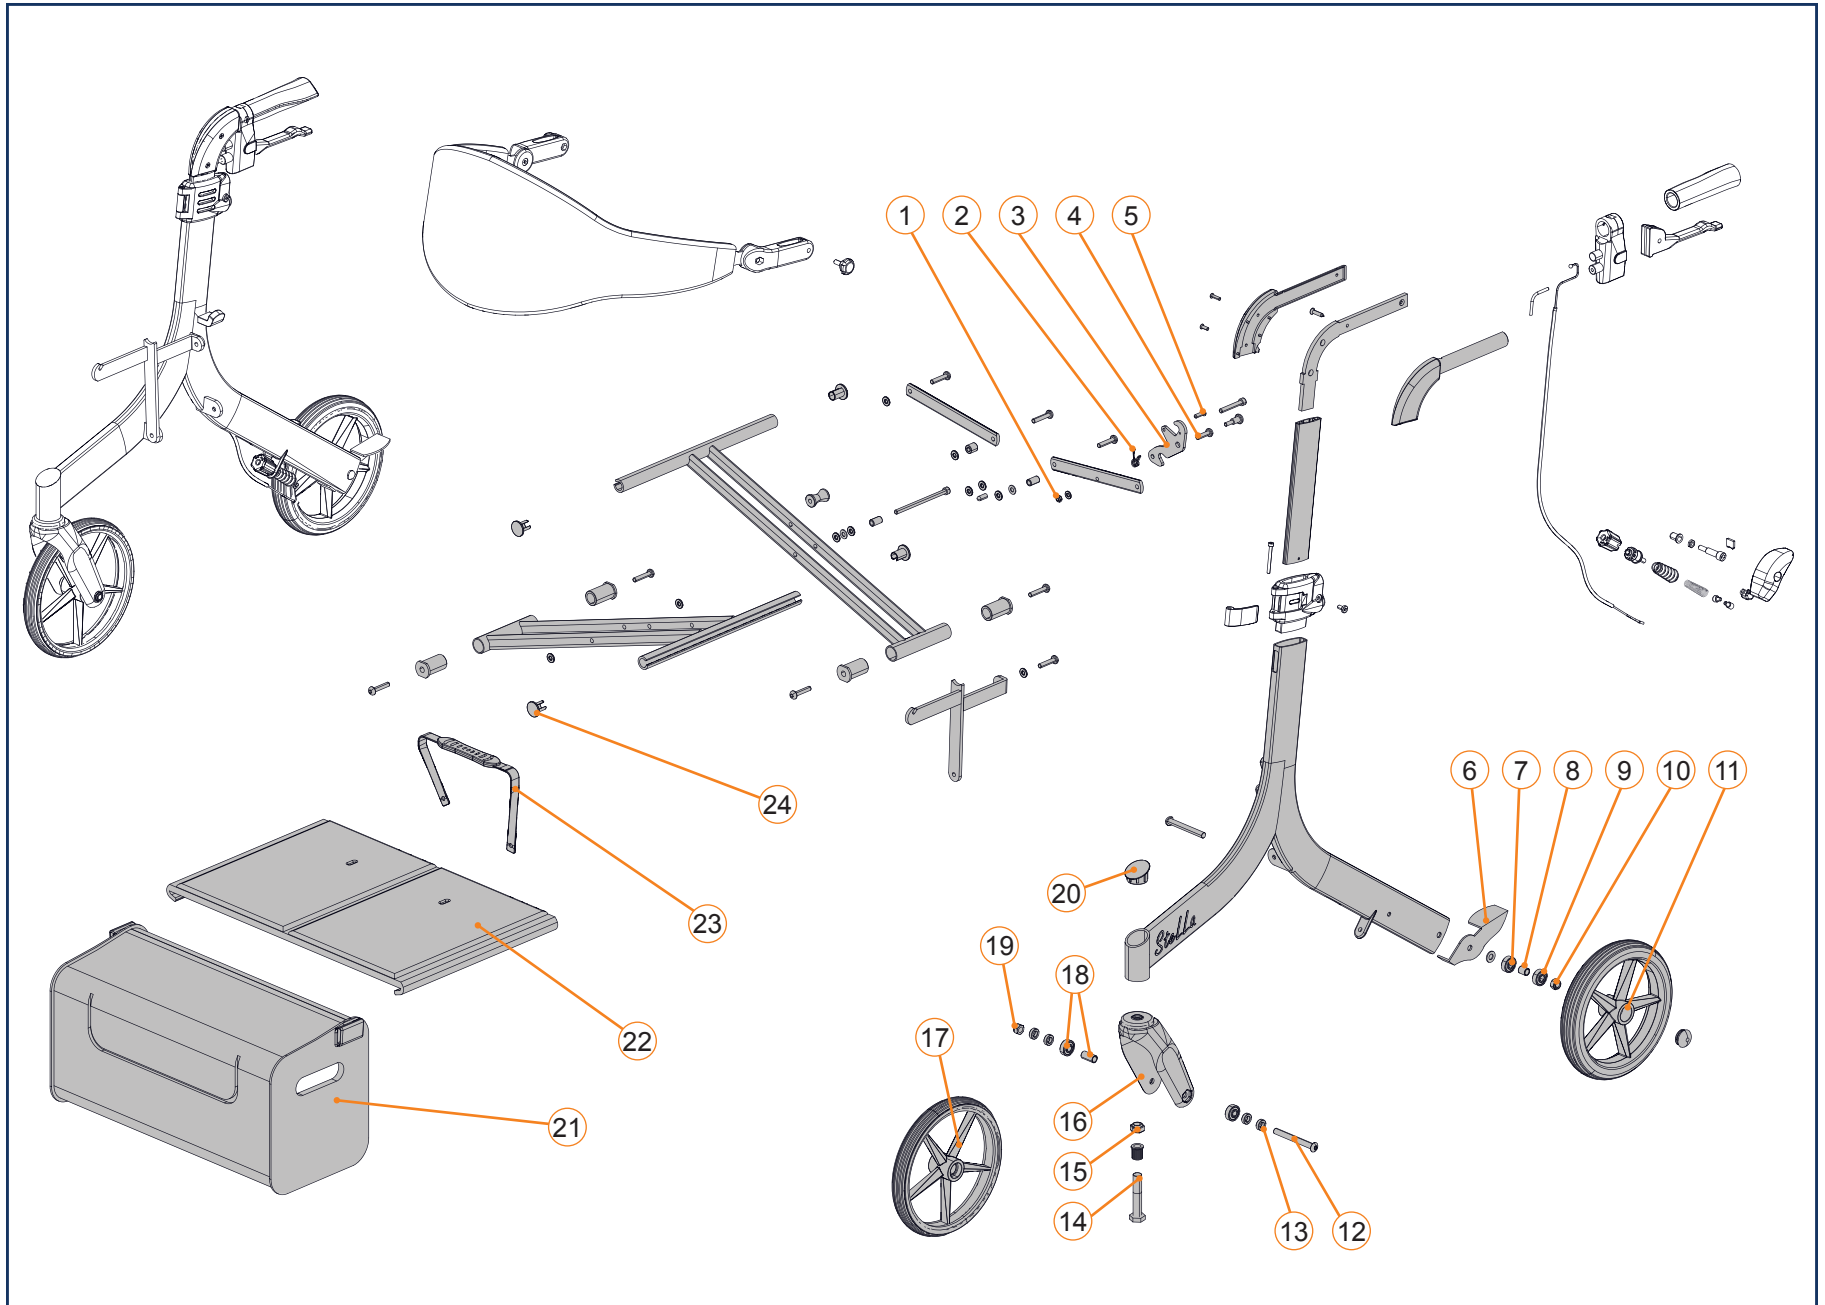

STELLA ROLLATOR - SECTION 9.1.1