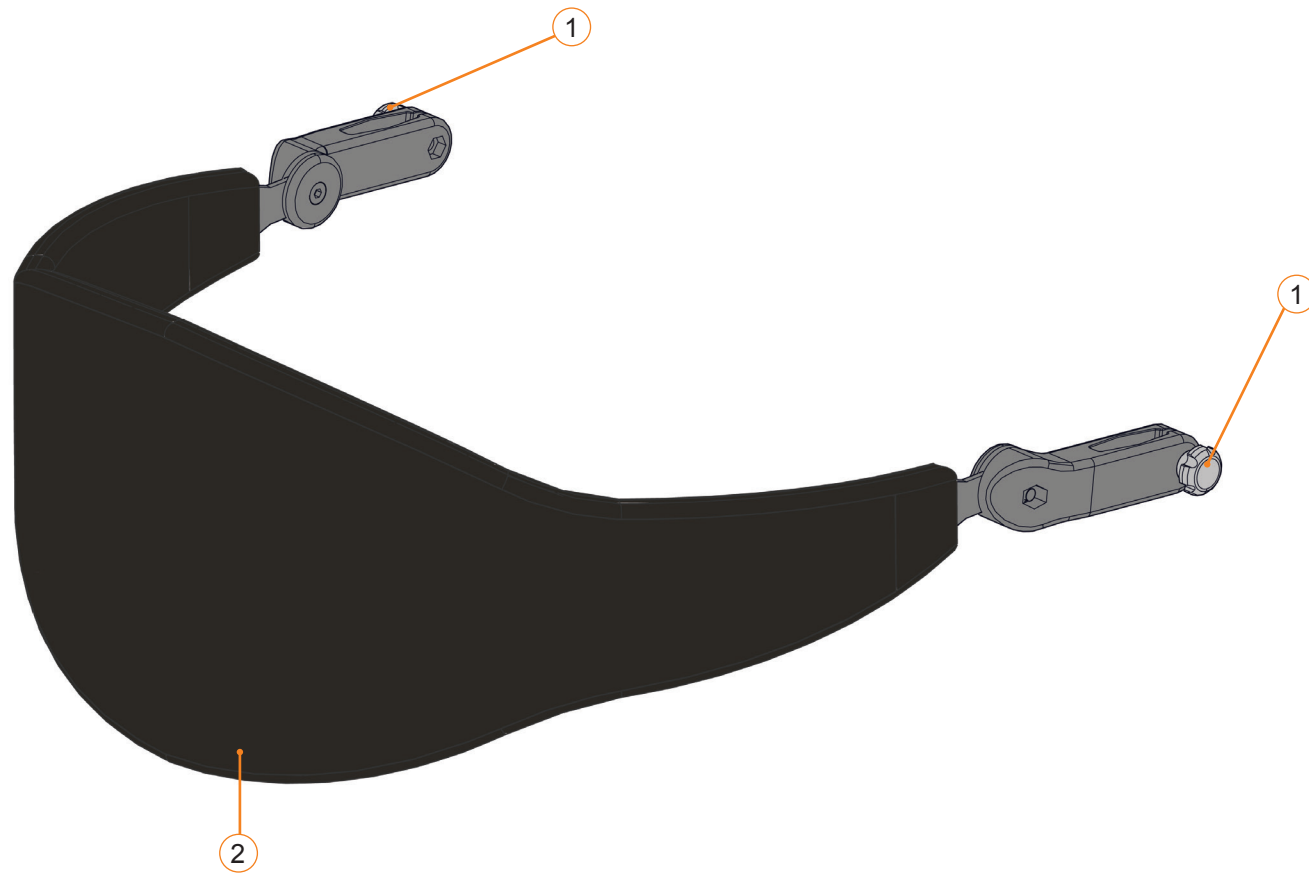

STELLA ROLLATOR - SECTION 9.1.1

BACKREST			
PART #	ITEM #	DESCRIPTION	EFFECTIVE
1	1004927	FEM. HDW FOR FOLDING BACK STRAP SUPP. BKT, STELLA	2024-07-19
1-2a	1003413	KIT, FOLDING BACK STRAP ASS'Y, STELLA, STD	2024-07-19
1-2b	1003414	KIT, FOLDING BACK STRAP ASS'Y, STELLA, HD	2024-07-19