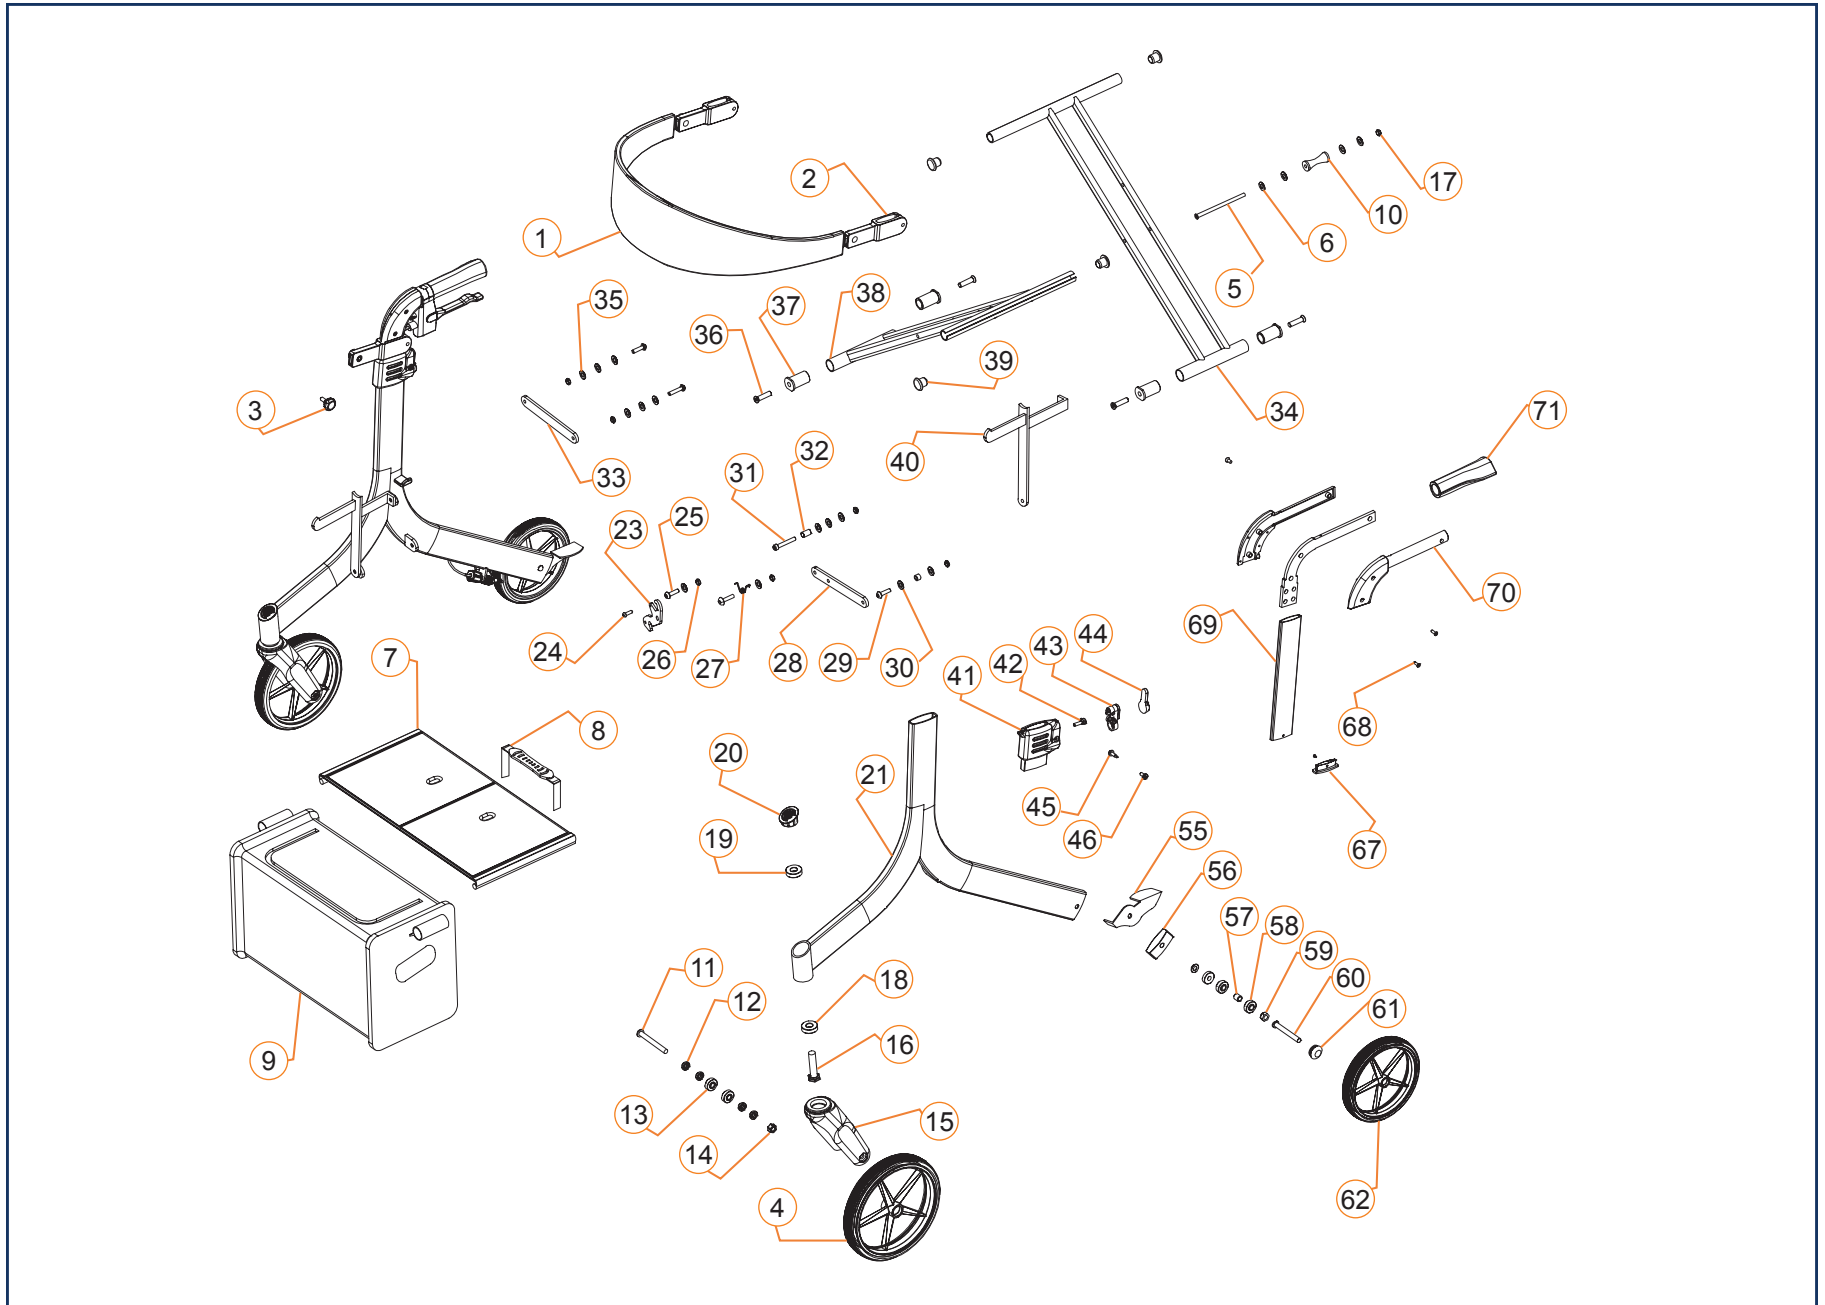

STELLA ROLLATOR - SECTION 9.1.1

STELLA ROLATOR			
PART #	ITEM #	DESCRIPTION	PRIOR TO
1A,2,3	1001287	BACK STRAP ASSEMBLY STD	2021-09-01
1B,2,3	1000943	BACK STRAP ASSEMBLY HD	2021-09-01
3	1000944	PLASTIC KNOB FOR BACK STRAP -GRAY	2021-09-01
4,13	1001033	8" WHEEL ASSEMBLY - FRONT	2021-09-01
7A,39	1000952	SEAT SLING FOR STELLA - STD 17.5" WIDE, INCL. HDW	2021-09-01
7B,39	1000954	SEAT SLING FOR STELLA - HD 19.5" WIDE, INCL. HDW	2021-09-01
8	1000955	RELEASE SEAT STRAP	2021-09-01
8,23A-27	1000956	RELEASE SEAT STRAP TO UNLOCK STELLA, 18"	2021-09-01
8,23B-27	1000965	RELEASE SEAT STRAP TO UNLOCK STELLA, 20"	2021-09-01
8,23C-27	1000978	RELEASE SEAT STRAP TO UNLOCK STELLA, 23"	2021-09-01
9A	1001291	STELLA BAG STD	2021-09-01
9B	1001292	STELLA BAG HD	2021-09-01
15,16,18-20	1001053	FRONT FORK ASS'Y	2021-09-01
11,12,14	1001102	FRONT WHEEL AXLE ASS'Y	2021-09-01
20	1001209	FRONT CASTER 'CG' CHROME CAP	2021-09-01
39	1001245	CROSS-BRACE END CAP	2021-09-01
41-46	1001288	PUSH HANDLE ADJUSTMENT BUTTON ASSEMBLY	2021-09-01
55A	1001289	CURB CLIMBER, LEFT	2021-09-01
55B	1001290	CURB CLIMBER, RIGHT	2021-09-01
57,58,62	1001208	8" WHEEL ASSEMBLY - REAR	2021-09-01
71	1001255	ERGONOMIC HAND GRIPS INCLUDES REFLECTOR	2019-09-27
NOT SHOWN	1001295	END RUBBER ON BAG SUPPORT	2021-09-01

ARMREST			
PART #	ITEM #	DESCRIPTION	EFFECTIVE
1	1003418	TUBULAR ARM SUPPORT PAD	2021-09-01
2	1003419	KIT - ARMREST RELEASE LEVER	2021-09-01
2,3	1003420	COMPLETE ARMREST ASS'Y, LH	2021-09-01
2,4	1003421	COMPLETE ARMREST ASS'Y, RH	2021-09-01

CUP HOLDER			
PART #	ITEM #	DESCRIPTION	EFFECTIVE
1	1001294	CUP HOLDER	2021-09-01