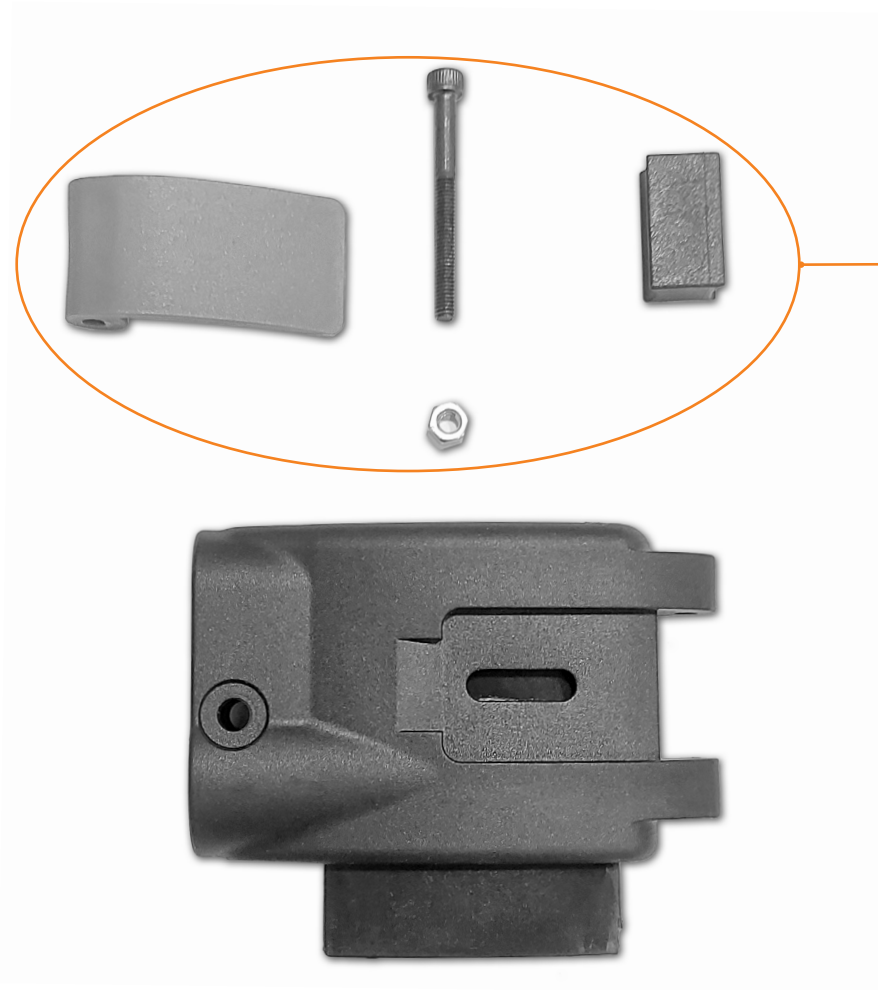

LOCKING LEVER FOR HEIGHT ADJUSTMENT			
PART #	ITEM #	DESCRIPTION	EFFECTIVE
1	1003436	LOCKING LEVER FOR PUSH HANDLE HEIGHT ADJ., STELLA	2021-09-01