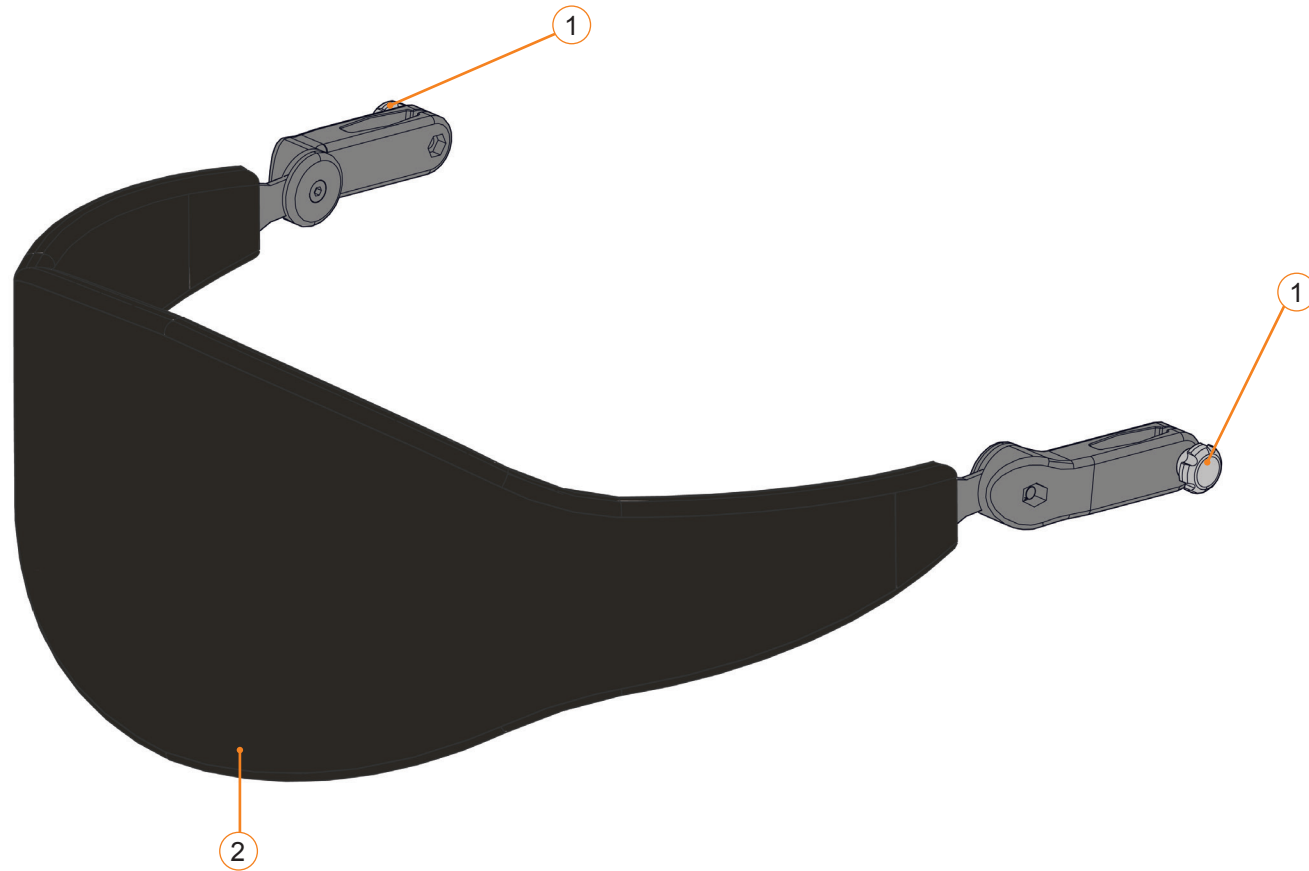

BACKREST			
PART #	ITEM #	DESCRIPTION	EFFECTIVE
1	1004927	FEM. HDW FOR FOLDING BACK STRAP SUPP. BKT, STELLA	2024-07-19
1-2a	1003413	KIT, FOLDING BACK STRAP ASS'Y, STELLA, STD	2024-07-19
1-2b	1003414	KIT, FOLDING BACK STRAP ASS'Y, STELLA, HD	2024-07-19