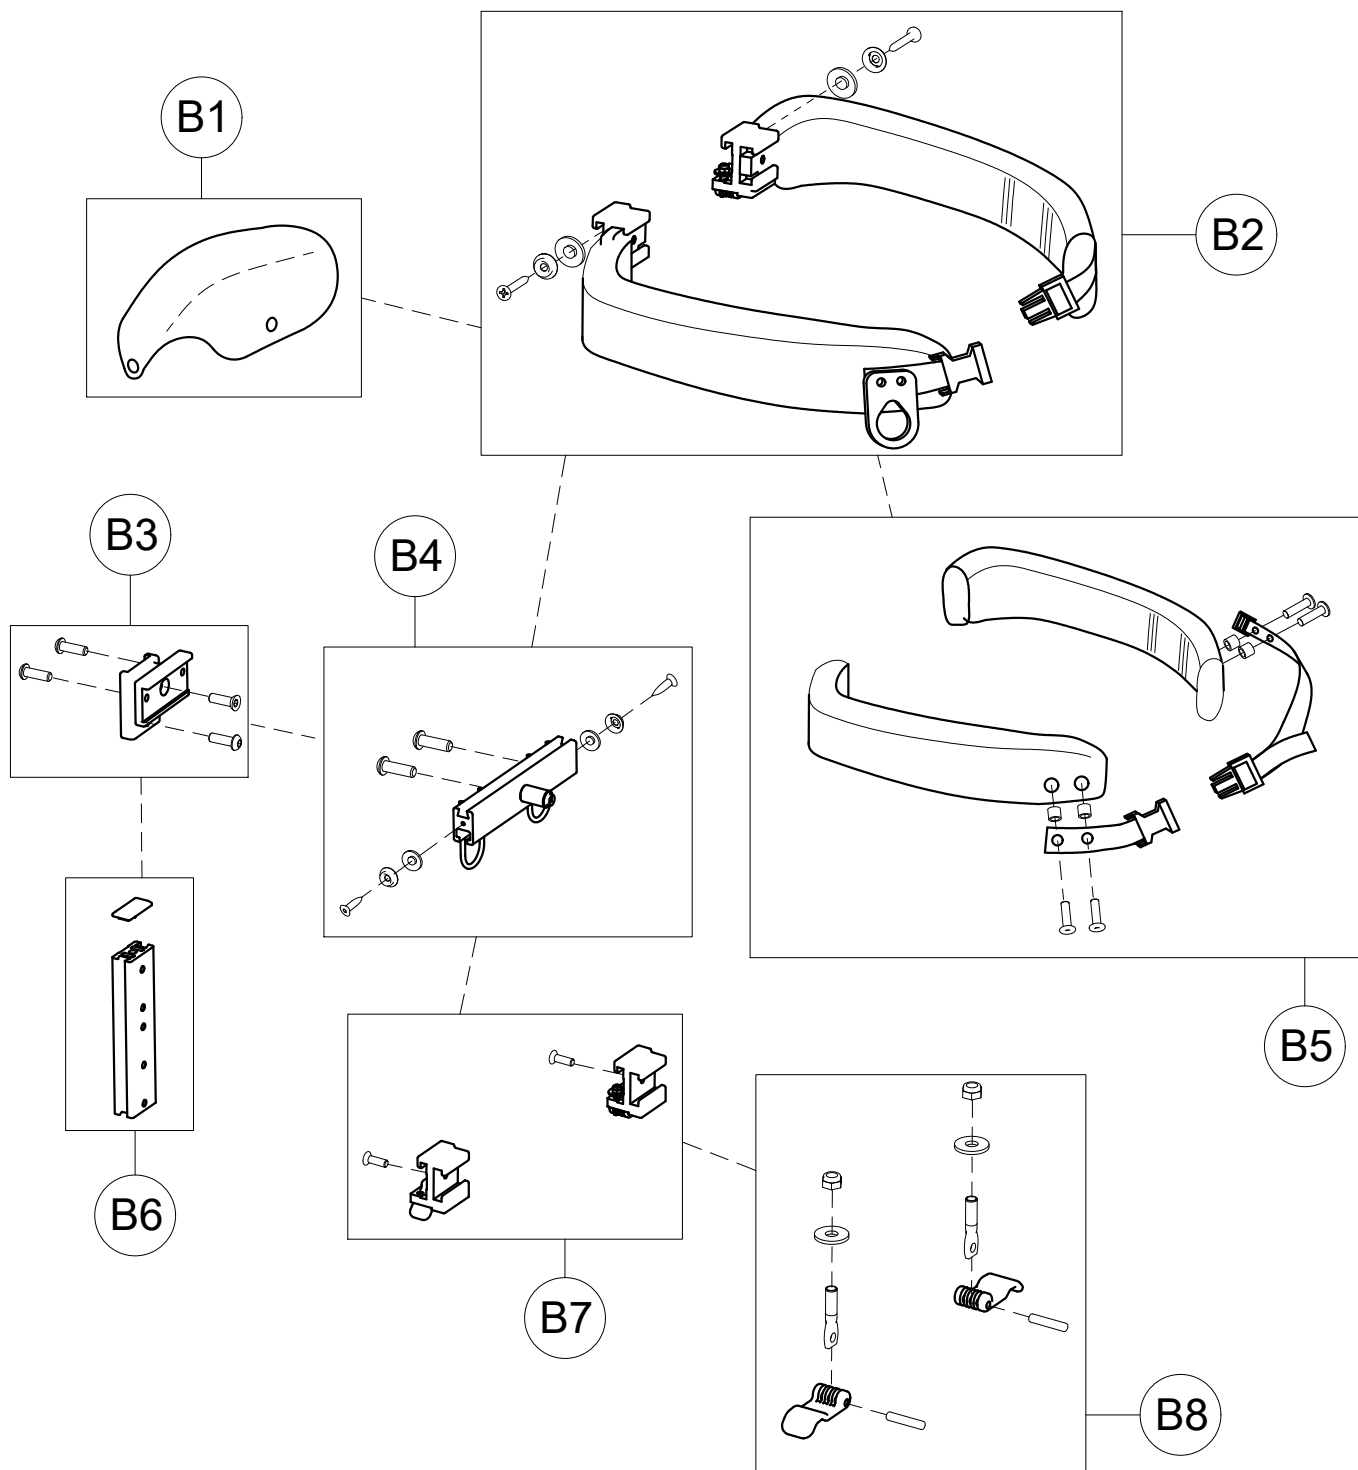

B1	160570P	CENTRAL PADDING
B2	303193	PAIR OF PELVIC HALF SUPPORT
B3	303226	PELVIC SUPPORT +SCREWS
B4	303227	PROFILE TO ADJUST PELVIC SUPPORT IN WIDTH + HOOKS
B5	303229	PAIR OF PELVIC PADDING + STRAPS AND RIVETS
B6	301847	PELVIC SUPPORT HEIGHT ADJUSTMENT
B7	302298	PAIR OF PROFILE TO SLIDE TRUNK/PELVIC SUPPORT
B8	301842	SET OF LEVERS FOR TRUNK SUPPORT WIDTH

POS. PART NR. DESCRIPTION

Spare Parts PELVIC SUPPORT Small