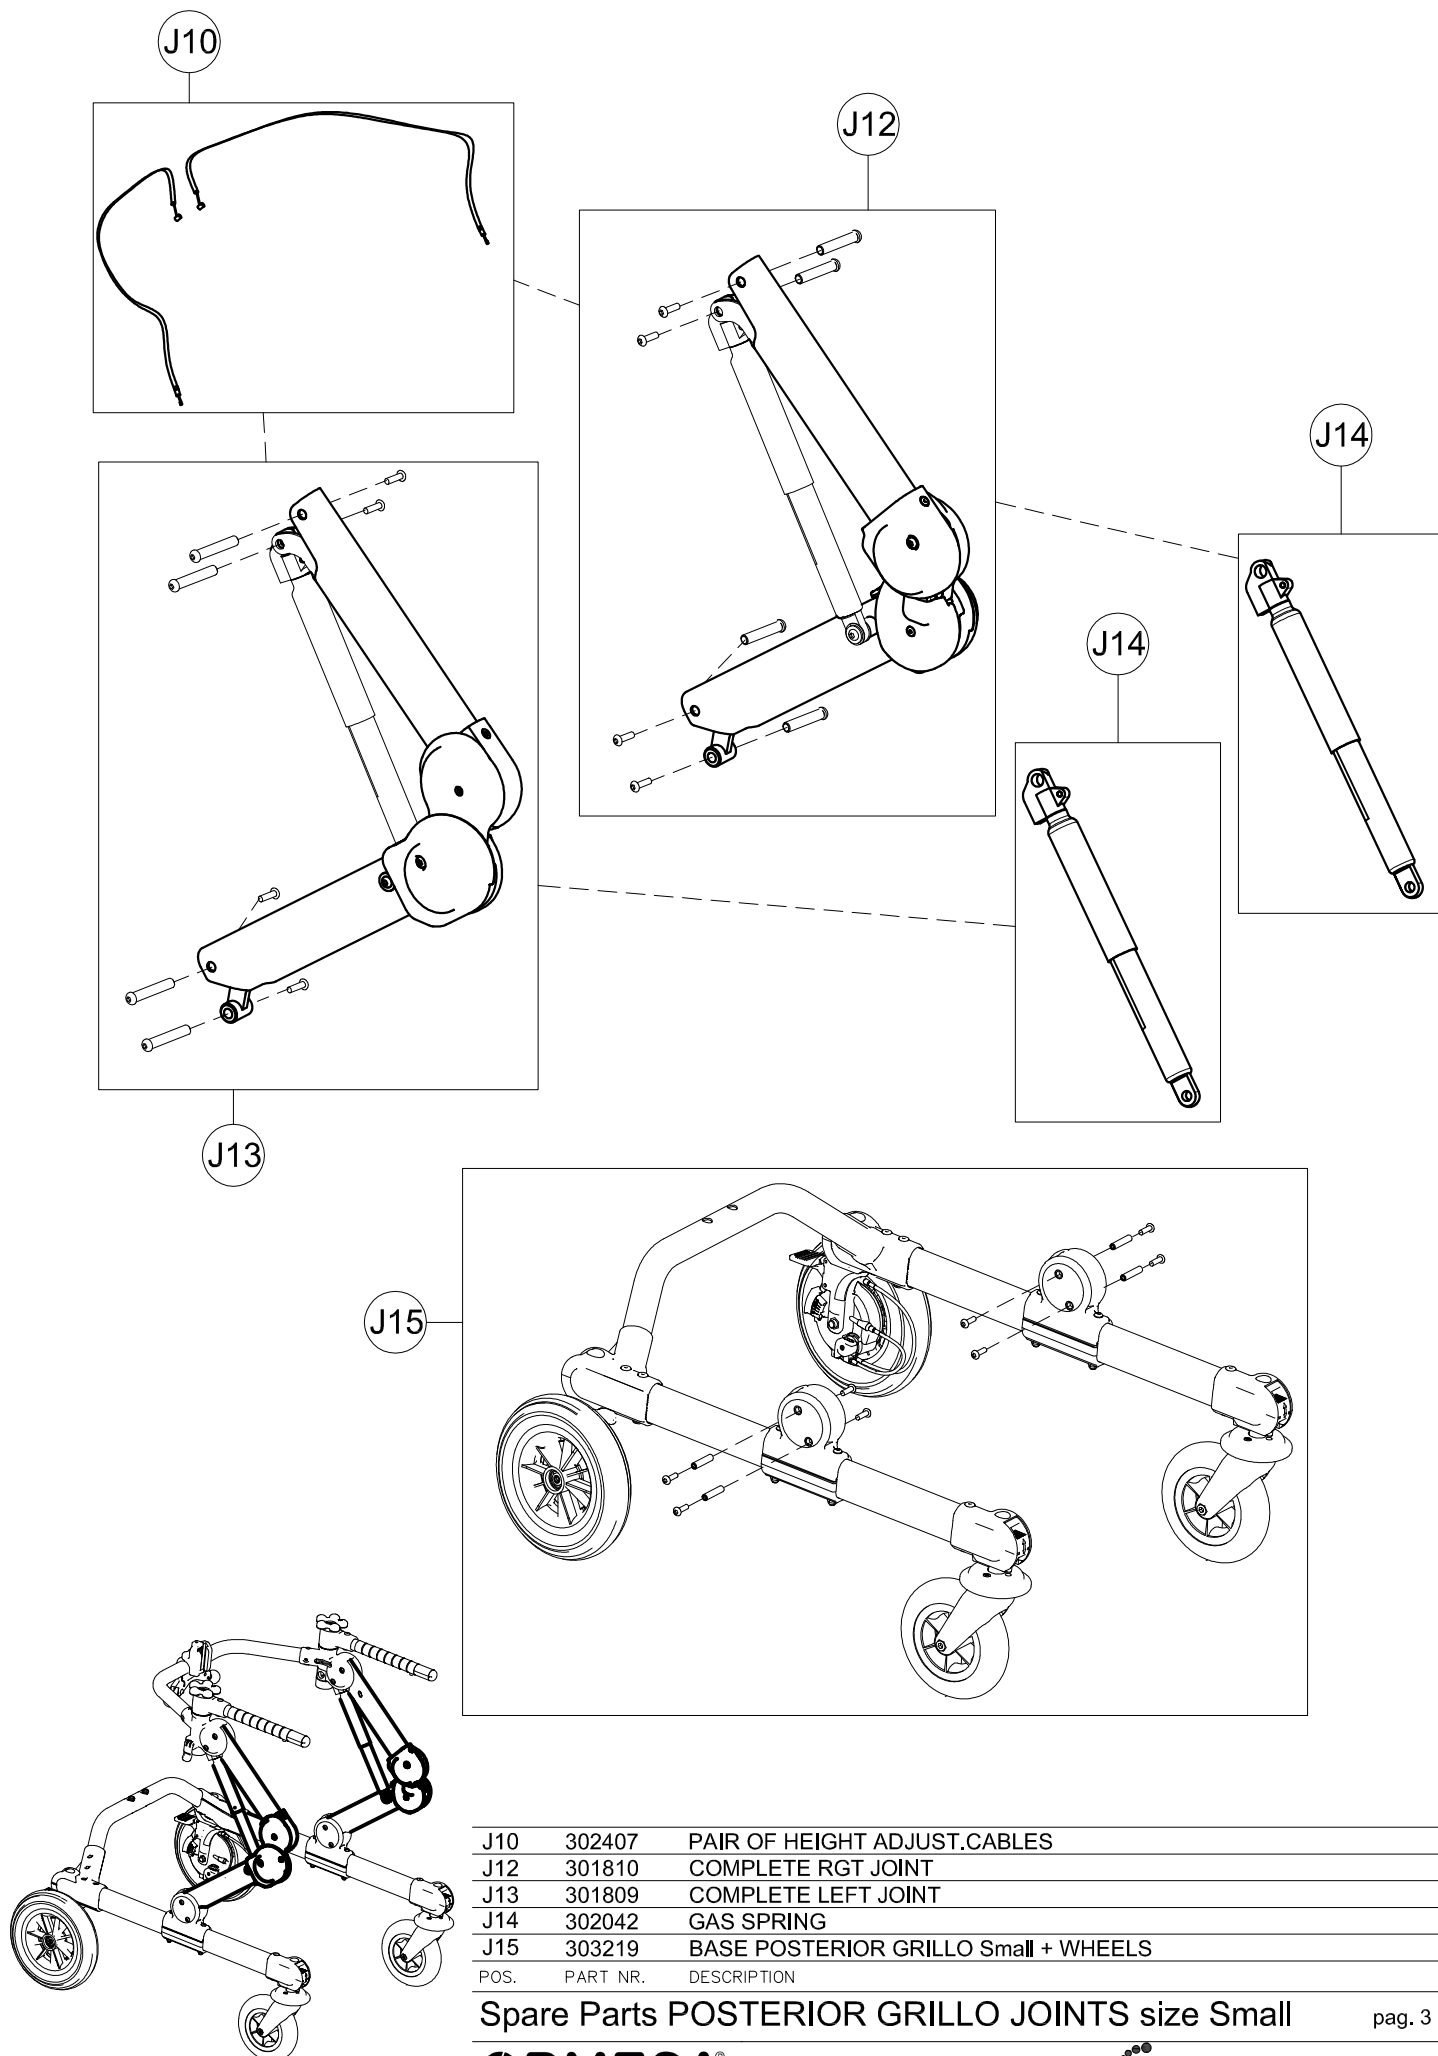

A	103639	925-Small TRUNK SUPPORT
B	103635	924-Small PELVIC SUPPORT
C	103631	930-Small PELVIC HARNESS
D	103573	809-Small ARM SUPPORT
G	102808	890-C Small LEG DIVIDER+ABDUCTOR
H	302450	RIGHT-LEFT SUPPORTS FOR 809
J	303217	FRAME OF POSTERIOR GRILLO small
K	102778	918 Small FOLDING SEAT
L	102792	919 Small LUMBAR SUPPORT
M	103588	927 REMOVABLE GRIP HANDLES
P	103601	815 Small SADDLE
Q	103581	923 PUSH HANDLEBAR FOR CARE GIVERS
R	105604	810 Small PAIR OF WEIGHT BARS
S	102811	890-SC Small LEG DIVIDER
T	102970	939 ERGONOMIC HANDLES
V	103615	943-Small ARM STRAPS
POS.	PART NR.	DESCRIPTION

Spare Parts POSTERIOR GRILLO size Small

J1	301797	PAIR OF KNOBS TO FIX HORIZONT.SUPPORT
J2	302404	PAIR OF HORIZONTAL BARS
J3	303204	UPPER CROSSPIECE SUPPORT+LOCKING LEVERS
J4	302286	RIGHT UPPER CROSSPIECE SUPPORT+LOCKING LEVER
J5	302287	LEFT UPPER CROSSPIECE SUPPORT+LOCKING LEVER
J6	302288	SET OF LEVERS TO LOCK TRUNK SUPPORT VERTICALLY
J7	302268	UPPER PELVIC BLOCK FIXING
J8	301806	SET OF LEVER TO LOCK PELVIC SUPPORT VERTICALLY
J9	301808	PAIR OF KNOBS FOR GAS SPRING
J10	302407	PAIR OF HEIGHT ADJUST.CABLES
J11	302823	OPERATING LEVER SUPPORT
POS.	PART NR.	DESCRIPTION

**Spare Parts** UPPER PART OF POSTERIOR GRILLO BASE size Small

J10	302407	PAIR OF HEIGHT ADJUST.CABLES
J12	301810	COMPLETE RGT JOINT
J13	301809	COMPLETE LEFT JOINT
J14	302042	GAS SPRING
J15	303219	BASE POSTERIOR GRILLO Small + WHEELS
POS.	PART NR.	DESCRIPTION

Spare Parts POSTERIOR GRILLO JOINTS size Small

J16	303508	PAIR OF DIRECT.CAPS FOR WHEELS
J17	301812	PAIR OF UPPER/LOWER SUPPORTS OF SIDE
J18	302546	PAIR OF DIRECTION LOCKS
J19	303211	KIT OF LOWER CROSSPIECE SUPPORT
J20	303208	PAIR OF WHEEL SUPPORTS
J21	303213	LOWER CROSSPIECE+SCREWS
J22	303209	PAIR OF BASE SIDES
J23	303385	PAIR OF COMPLETE FRONT WHEELS
J25	303475	PAIR OF COMPLETE REAR WHEELS
POS.	PART NR.	DESCRIPTION