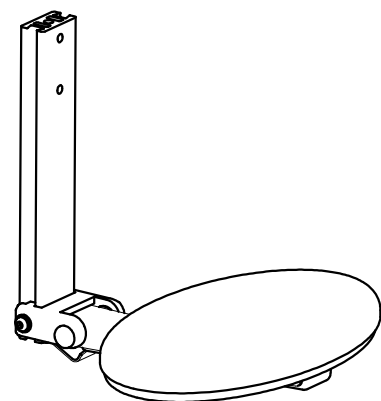

Spare Parts **ARM SUPPORT JOINT FOR POSTERIOR GRILLO**  
size Small, Medium and Large

G1	171206	890 small UPHOLSTERY for GRILLO
G2	301856	PAIR OF CURVED PLATE 890 small
G3	301858	PAIR OF ABDUCT.SLIDING PROFILE
G4	301859	PAIR OF ABDUCT. 890 STOP
G5	301860	HORIZONTAL BAR 890 small +CAP
G6	301862	890 FIXING BAR +LEVER/SCREWS
G7	303231	890 VERTICAL .BAR+CAP
G8	303233	FIXING LOCK 890 + SCREWS
G9	301866	SET OF HEIGHT ADJUSTMENT LEVER 890 GRILLO
POS.	PART NR.	DESCRIPTION

Spare Parts LEG DIVIDER+ABDUCTORS size Small

pag. 9

**ORMESA®**

**GRILLO**

THIS DRAWING BELONGS TO ORMESA: IT IS FORBIDDEN TO REPRODUCE, CHANGE OR INFORM ANY THIRD PARTY ABOUT ITS CONTENTS

POS.	PART NR.	DESCRIPTION
L1	301867	LUMBAR SUPPORT VERTICAL BAR+CAP
L2	301868	PLATE+LUMBAR SUPPORT CONNECTION
L3	171081	BACK SUPPORT UPHOLSTERY

Spare Parts LUMBAR SUPPORT size Small

POS.	PART NR.	DESCRIPTION
K1	301871	SEAT VERTICAL BAR+CAP
K2	301873	SEAT FORK+SPRING GRILLO
K3	171278	SEAT COVER FOR 918 Small
K4	301874	WOOD SEAT WITH SCREWS+SPIDERS
K5	301876	SEAT SUPPORT + COVER GRILLO