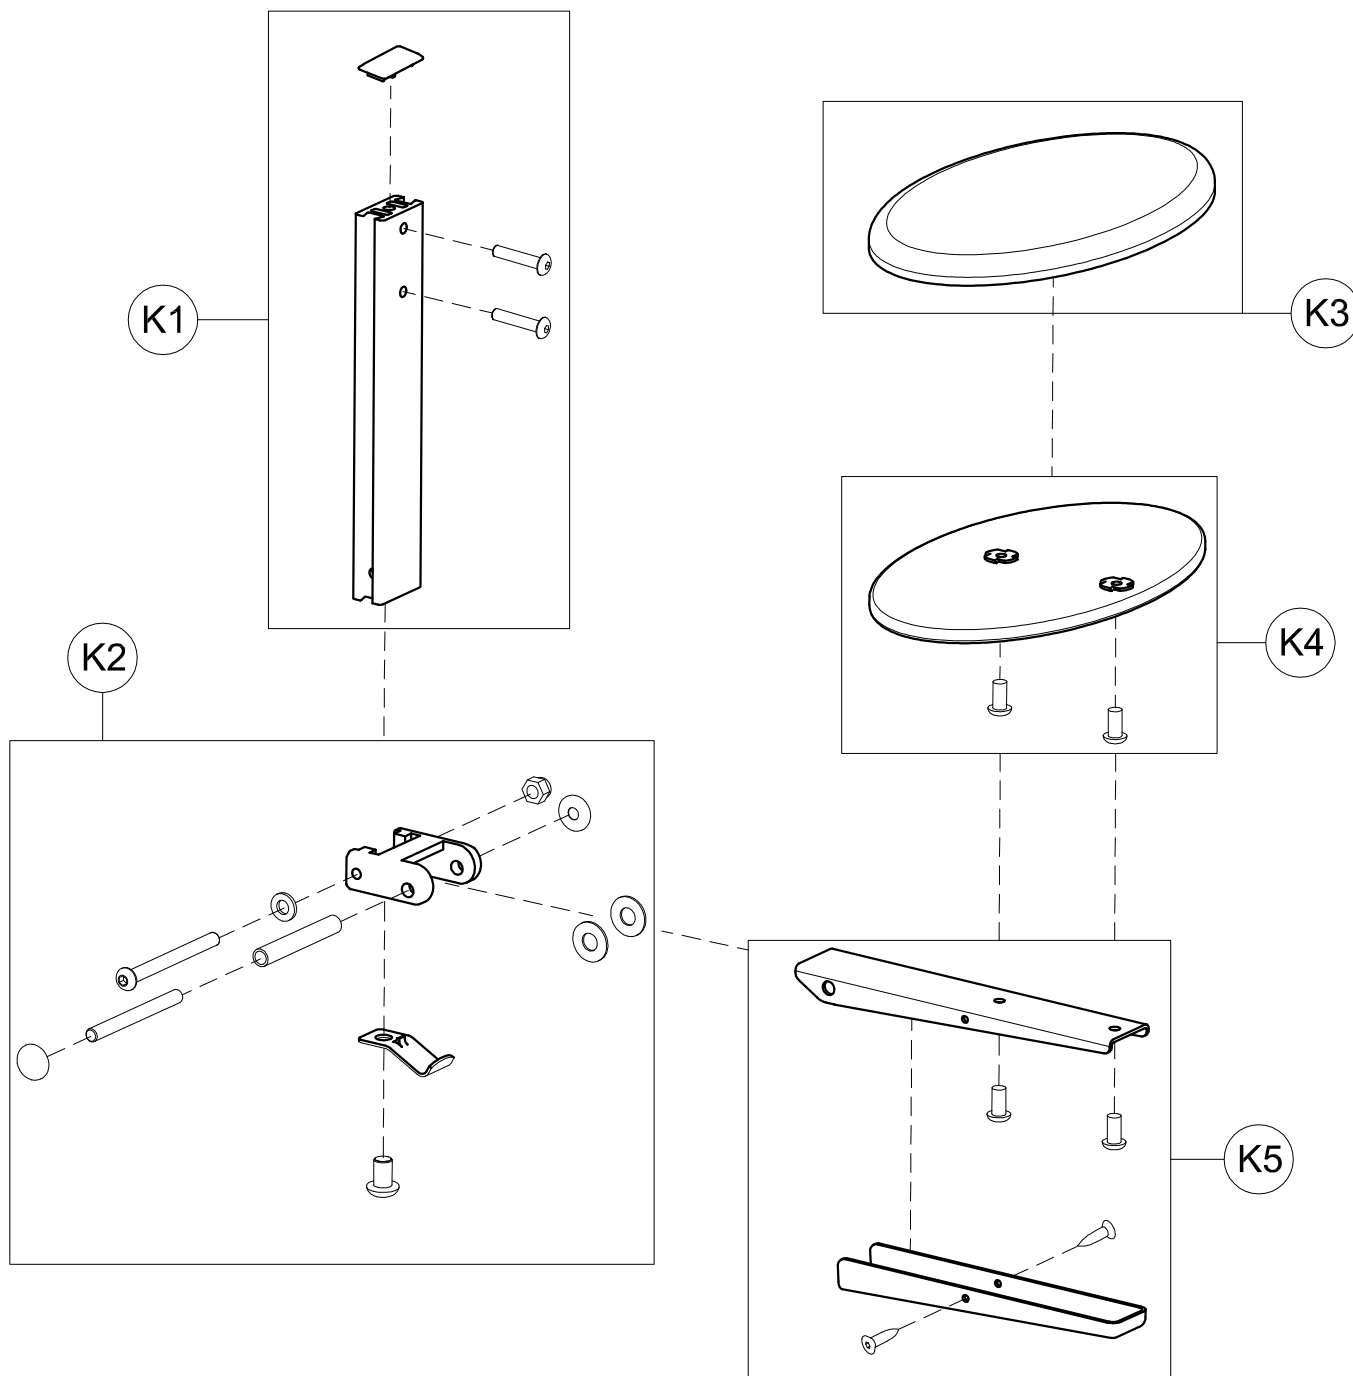

POS.	PART NR.	DESCRIPTION
K1	301871	SEAT VERTICAL BAR+CAP
K2	301873	SEAT FORK+SPRING GRILLO
K3	171278	SEAT COVER FOR 918 Small
K4	301874	WOOD SEAT WITH SCREWS+SPIDERS
K5	301876	SEAT SUPPORT + COVER GRILLO

Spare Parts FOLDING SEAT size Small