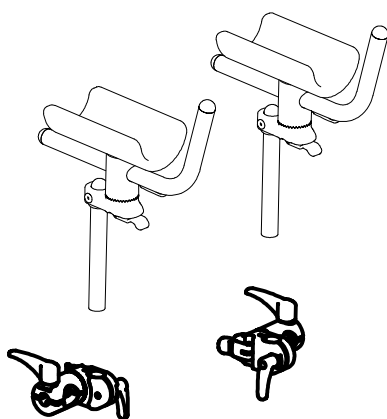

H1	302450	RGT-LEFT SUPPORTS OF 809 GRILLO
H2	301799	PAIR OF M8X35 HANDLES
H3	301800	PAIR OF M6X30 HANDLES
H4	301801	SET OF LEVERS TO LOCK THE HANDLEBAR VERTICALLY
POS.	PART NR.	DESCRIPTION

Spare Parts **ARM SUPPORT JOINT FOR POSTERIOR GRILLO**
size Small, Medium and Large