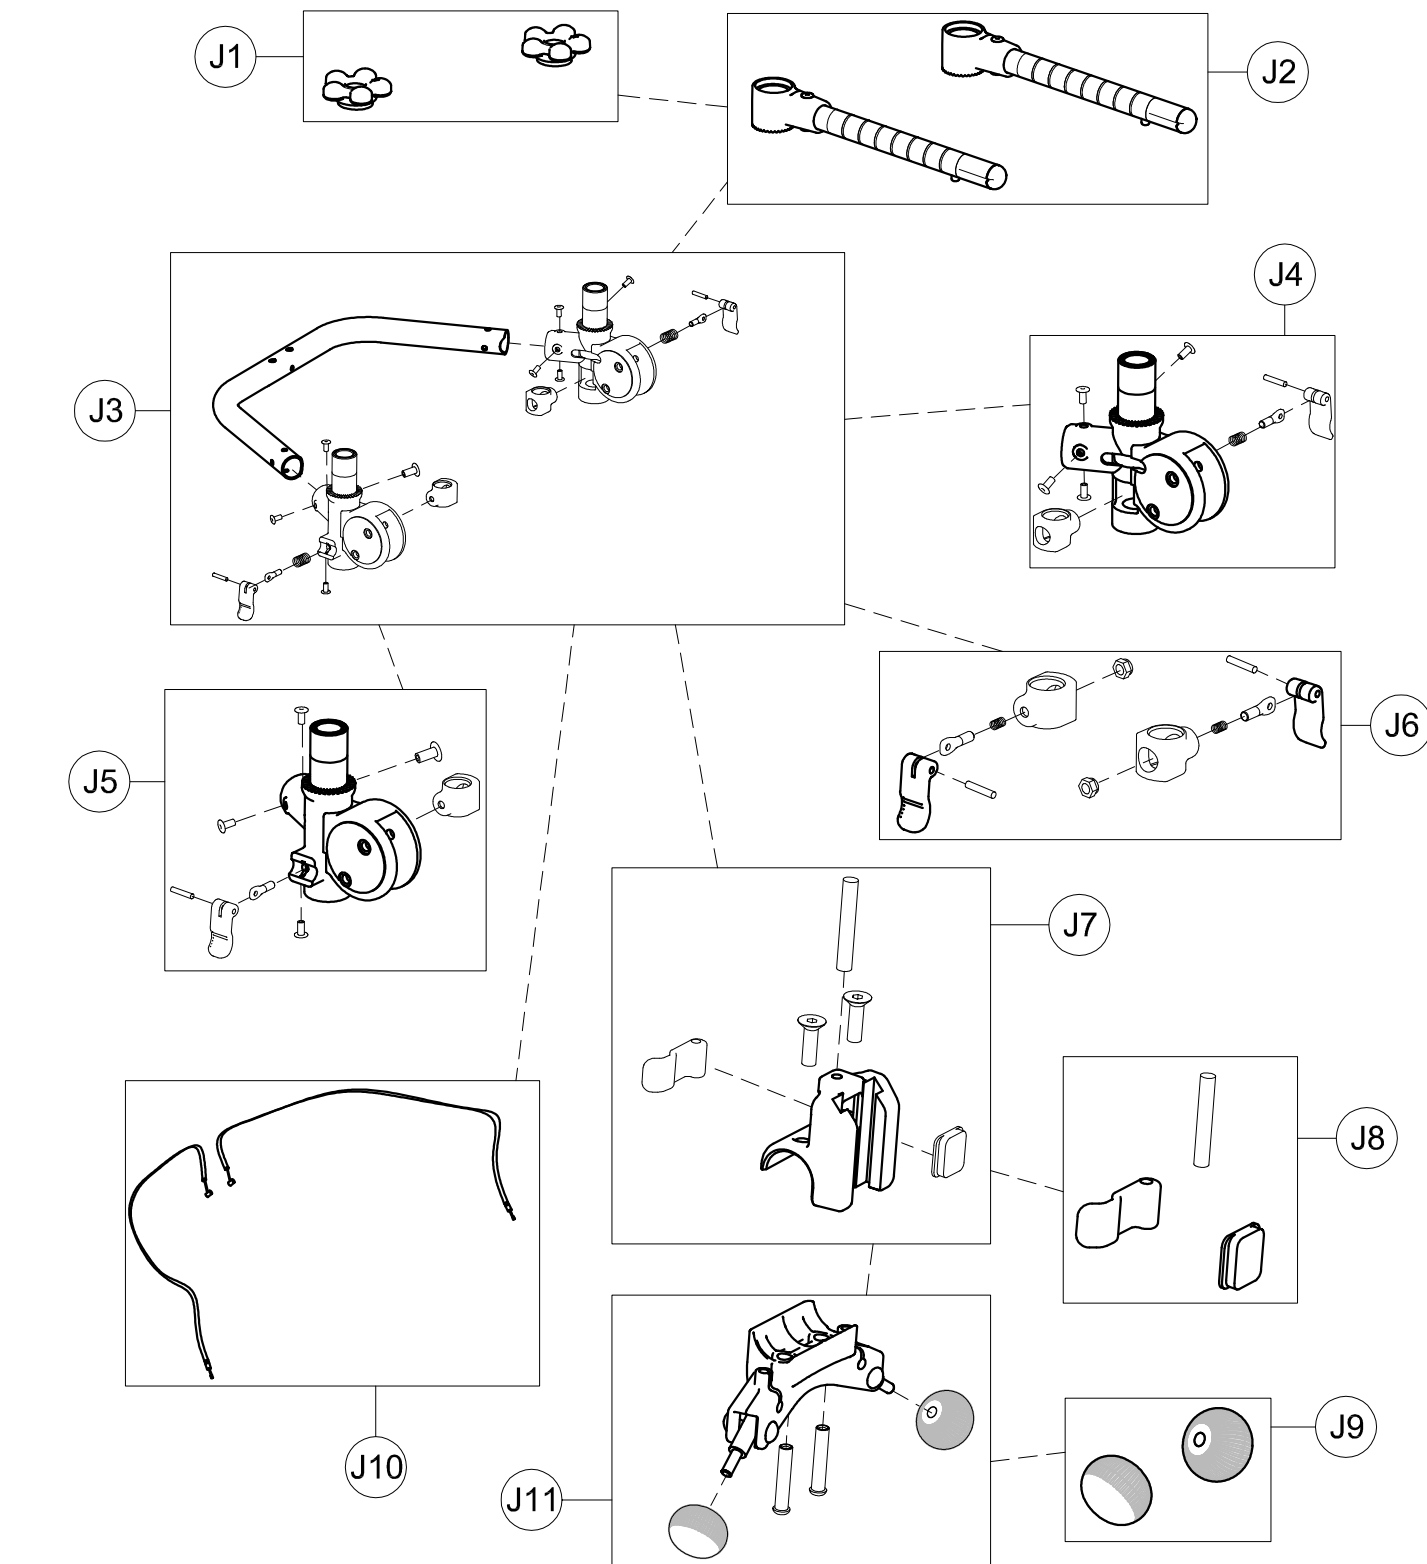

A	103639	925-Small TRUNK SUPPORT
B	103635	924-Small PELVIC SUPPORT
C	103631	930-Small PELVIC HARNESS
D	103573	809-Small ARM SUPPORT
G	102808	890-C Small LEG DIVIDER+ABDUCTOR
H	302450	RIGHT-LEFT SUPPORTS FOR 809
J	303217	FRAME OF POSTERIOR GRILLO small
K	102778	918 Small FOLDING SEAT
L	102792	919 Small LUMBAR SUPPORT
M	103588	927 REMOVABLE GRIP HANDLES
P	103601	815 Small SADDLE
Q	103581	923 PUSH HANDLEBAR FOR CARE GIVERS
R	105604	810 Small PAIR OF WEIGHT BARS
S	102811	890-SC Small LEG DIVIDER
T	102970	939 ERGONOMIC HANDLES
V	103615	943-Small ARM STRAPS
POS.	PART NR.	DESCRIPTION

Spare Parts POSTERIOR GRILLO size Small

J1	301797	PAIR OF KNOBS TO FIX HORIZONT.SUPPORT
J2	302404	PAIR OF HORIZONTAL BARS
J3	303204	UPPER CROSSPIECE SUPPORT+LOCKING LEVERS
J4	302286	RIGHT UPPER CROSSPIECE SUPPORT+LOCKING LEVER
J5	302287	LEFT UPPER CROSSPIECE SUPPORT+LOCKING LEVER
J6	302288	SET OF LEVERS TO LOCK TRUNK SUPPORT VERTICALLY
J7	302268	UPPER PELVIC BLOCK FIXING
J8	301806	SET OF LEVER TO LOCK PELVIC SUPPORT VERTICALLY
J9	301808	PAIR OF KNOBS FOR GAS SPRING
J10	302407	PAIR OF HEIGHT ADJUST.CABLES
J11	302823	OPERATING LEVER SUPPORT
POS.	PART NR.	DESCRIPTION

**Spare Parts** UPPER PART OF POSTERIOR GRILLO BASE size Small

J10	302407	PAIR OF HEIGHT ADJUST.CABLES
J12	301810	COMPLETE RGT JOINT
J13	301809	COMPLETE LEFT JOINT
J14	302042	GAS SPRING
J15	303219	BASE POSTERIOR GRILLO Small + WHEELS
POS.	PART NR.	DESCRIPTION

Spare Parts FOLDING SEAT size Small