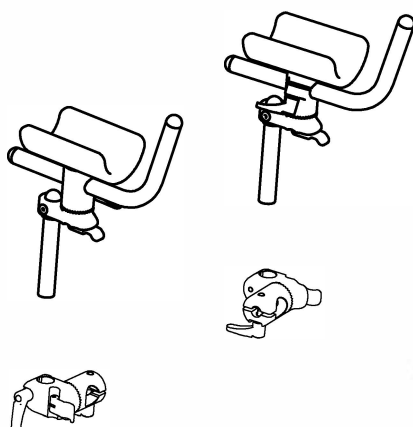

D1	171186	809 ARM SUPPORT UPHOLSTERY
D2	301849	PAIR OF CURVED PLATE 809 small
D3	301851	PAIR OF LOWER/UPPER TOOTHED SUPPORTS 809
D4	303108	PAIR OF M6X25 LEVERS
D5	301852	SET OF TOOTHED SUPP.LEVERS 809
D6	301853	PAIR OF HANDLEBAR BARS 809
D7	301854	PAIR OF VERT.BARS 809 Small

POS.	CODICE	DESCRIZIONE

Spare Parts ARM SUPPORTS size Small