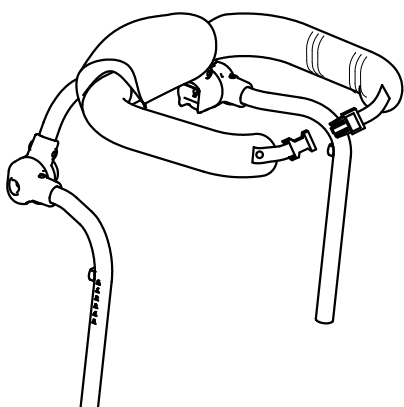

Spare Parts POSTERIOR GRILLO size Small

J1	301797	PAIR OF KNOBS TO FIX HORIZONT.SUPPORT
J2	302404	PAIR OF HORIZONTAL BARS
J3	303204	UPPER CROSSPIECE SUPPORT+LOCKING LEVERS
J4	302286	RIGHT UPPER CROSSPIECE SUPPORT+LOCKING LEVER
J5	302287	LEFT UPPER CROSSPIECE SUPPORT+LOCKING LEVER
J6	302288	SET OF LEVERS TO LOCK TRUNK SUPPORT VERTICALLY
J7	302268	UPPER PELVIC BLOCK FIXING
J8	301806	SET OF LEVER TO LOCK PELVIC SUPPORT VERTICALLY
J9	301808	PAIR OF KNOBS FOR GAS SPRING
J10	302407	PAIR OF HEIGHT ADJUST.CABLES
J11	302823	OPERATING LEVER SUPPORT
POS.	PART NR.	DESCRIPTION

**Spare Parts** UPPER PART OF POSTERIOR GRILLO BASE size Small

J10	302407	PAIR OF HEIGHT ADJUST.CABLES
J12	301810	COMPLETE RGT JOINT
J13	301809	COMPLETE LEFT JOINT
J14	302042	GAS SPRING
J15	303219	BASE POSTERIOR GRILLO Small + WHEELS
POS.	PART NR.	DESCRIPTION

Spare Parts POSTERIOR GRILLO JOINTS size Small

J16	303508	PAIR OF DIRECT.CAPS FOR WHEELS
J17	301812	PAIR OF UPPER/LOWER SUPPORTS OF SIDE
J18	302546	PAIR OF DIRECTION LOCKS
J19	303211	KIT OF LOWER CROSSPIECE SUPPORT
J20	303208	PAIR OF WHEEL SUPPORTS
J21	303213	LOWER CROSSPIECE+SCREWS
J22	303209	PAIR OF BASE SIDES
J23	303385	PAIR OF COMPLETE FRONT WHEELS
J25	303475	PAIR OF COMPLETE REAR WHEELS
POS.	PART NR.	DESCRIPTION

Spare Parts LOWER PART OF POSTERIOR  
GRILLO BASE size Small

A1	301832	SET OF CLAMPING LEVER TO ROTATE TRUNK SUPPORT
A2	160570P	CENTRAL PADDING
A3	303194	PAIR OF TRUNK HALF SUPPORT
A4	302221	EXTERNAL ROTATION SUPPORT + WIDTH ADJUSTMENT
A5	302298	PAIR OF PROFILE TO SLIDE TRUNK/PELVIC SUPPORT
A6	303221	PAIR OF TRUNK PADDING + STRAPS AND RIVETS
A7	301842	SET OF LEVERS FOR TRUNK SUPPORT WIDTH
A8	303223	PAIR OF TRUNK SUPPORT JOINTS
A9	301843	SET OF TRUNK SUPPORT JOINT LEVERS
A10	303410	FRAME+JOINTS TRUNK SUPPORT