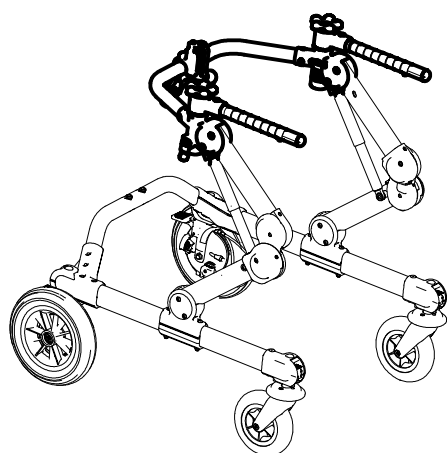

A	103639	925-Small TRUNK SUPPORT
B	103635	924-Small PELVIC SUPPORT
C	103631	930-Small PELVIC HARNESS
D	103573	809-Small ARM SUPPORT
G	102808	890-C Small LEG DIVIDER+ABDUCTOR
H	302450	RIGHT-LEFT SUPPORTS FOR 809
J	303217	FRAME OF POSTERIOR GRILLO small
K	102778	918 Small FOLDING SEAT
L	102792	919 Small LUMBAR SUPPORT
M	103588	927 REMOVABLE GRIP HANDLES
P	103601	815 Small SADDLE
Q	103581	923 PUSH HANDLEBAR FOR CARE GIVERS
R	105604	810 Small PAIR OF WEIGHT BARS
S	102811	890-SC Small LEG DIVIDER
T	102970	939 ERGONOMIC HANDLES
V	103615	943-Small ARM STRAPS
POS.	PART NR.	DESCRIPTION

Spare Parts POSTERIOR GRILLO size Small

J1	301797	PAIR OF KNOBS TO FIX HORIZONT.SUPPORT
J2	302404	PAIR OF HORIZONTAL BARS
J3	303204	UPPER CROSSPIECE SUPPORT+LOCKING LEVERS
J4	302286	RIGHT UPPER CROSSPIECE SUPPORT+LOCKING LEVER
J5	302287	LEFT UPPER CROSSPIECE SUPPORT+LOCKING LEVER
J6	302288	SET OF LEVERS TO LOCK TRUNK SUPPORT VERTICALLY
J7	302268	UPPER PELVIC BLOCK FIXING
J8	301806	SET OF LEVER TO LOCK PELVIC SUPPORT VERTICALLY
J9	301808	PAIR OF KNOBS FOR GAS SPRING
J10	302407	PAIR OF HEIGHT ADJUST.CABLES
J11	302823	OPERATING LEVER SUPPORT
POS.	PART NR.	DESCRIPTION

**Spare Parts** UPPER PART OF POSTERIOR GRILLO BASE size Small

J10	302407	PAIR OF HEIGHT ADJUST.CABLES
J12	301810	COMPLETE RGT JOINT
J13	301809	COMPLETE LEFT JOINT
J14	302042	GAS SPRING
J15	303219	BASE POSTERIOR GRILLO Small + WHEELS
POS.	PART NR.	DESCRIPTION

Spare Parts FOLDING SEAT size Small