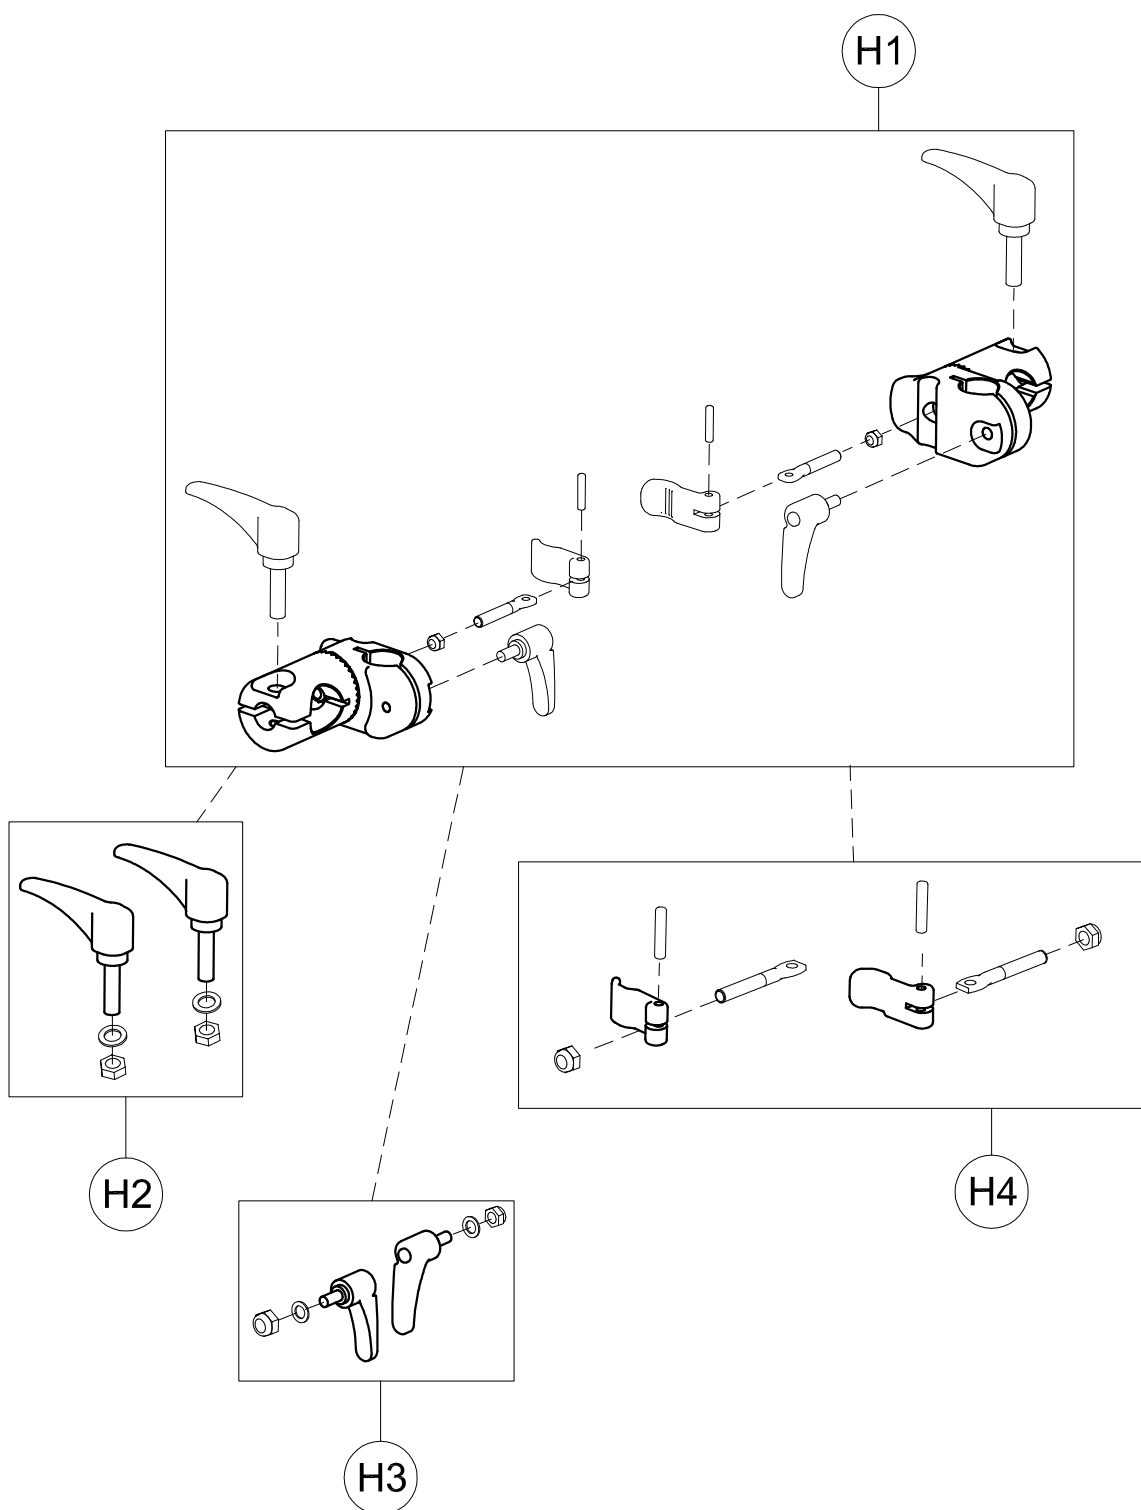

### Spare Parts TRUNK SUPPORT size Small

B1	160570P	CENTRAL PADDING
B2	303193	PAIR OF PELVIC HALF SUPPORT
B3	303226	PELVIC SUPPORT +SCREWS
B4	303227	PROFILE TO ADJUST PELVIC SUPPORT IN WIDTH + HOOKS
B5	303229	PAIR OF PELVIC PADDING + STRAPS AND RIVETS
B6	301847	PELVIC SUPPORT HEIGHT ADJUSTMENT
B7	302298	PAIR OF PROFILE TO SLIDE TRUNK/PELVIC SUPPORT
B8	301842	SET OF LEVERS FOR TRUNK SUPPORT WIDTH

POS. PART NR. DESCRIPTION

### Spare Parts PELVIC SUPPORT Small

D1	171186	809 ARM SUPPORT UPHOLSTERY
D2	301849	PAIR OF CURVED PLATE 809 small
D3	301851	PAIR OF LOWER/UPPER TOOTHED SUPPORTS 809
D4	303108	PAIR OF M6X25 LEVERS
D5	301852	SET OF TOOTHED SUPP.LEVERS 809
D6	301853	PAIR OF HANDLEBAR BARS 809
D7	301854	PAIR OF VERT.BARS 809 Small

POS.	CODICE	DESCRIZIONE
------	--------	-------------

**Spare Parts ARM SUPPORTS size Small**

H1	302450	RGT-LEFT SUPPORTS OF 809 GRILLO
H2	301799	PAIR OF M8X35 HANDLES
H3	301800	PAIR OF M6X30 HANDLES
H4	301801	SET OF LEVERS TO LOCK THE HANDLEBAR VERTICALLY
POS.	PART NR.	DESCRIPTION