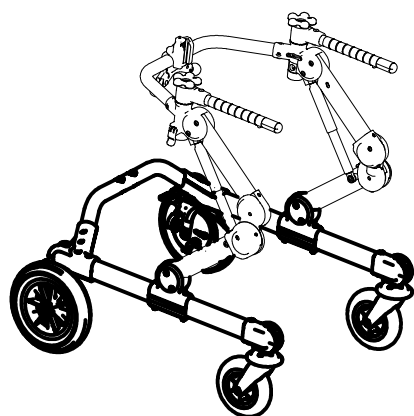

A	103639	925-Small TRUNK SUPPORT
B	103635	924-Small PELVIC SUPPORT
C	103631	930-Small PELVIC HARNESS
D	103573	809-Small ARM SUPPORT
G	102808	890-C Small LEG DIVIDER+ABDUCTOR
H	302450	RIGHT-LEFT SUPPORTS FOR 809
J	303217	FRAME OF POSTERIOR GRILLO small
K	102778	918 Small FOLDING SEAT
L	102792	919 Small LUMBAR SUPPORT
M	103588	927 REMOVABLE GRIP HANDLES
P	103601	815 Small SADDLE
Q	103581	923 PUSH HANDLEBAR FOR CARE GIVERS
R	105604	810 Small PAIR OF WEIGHT BARS
S	102811	890-SC Small LEG DIVIDER
T	102970	939 ERGONOMIC HANDLES
V	103615	943-Small ARM STRAPS
POS.	PART NR.	DESCRIPTION

Spare Parts POSTERIOR GRILLO size Small

J1	301797	PAIR OF KNOBS TO FIX HORIZONT.SUPPORT
J2	302404	PAIR OF HORIZONTAL BARS
J3	303204	UPPER CROSSPIECE SUPPORT+LOCKING LEVERS
J4	302286	RIGHT UPPER CROSSPIECE SUPPORT+LOCKING LEVER
J5	302287	LEFT UPPER CROSSPIECE SUPPORT+LOCKING LEVER
J6	302288	SET OF LEVERS TO LOCK TRUNK SUPPORT VERTICALLY
J7	302268	UPPER PELVIC BLOCK FIXING
J8	301806	SET OF LEVER TO LOCK PELVIC SUPPORT VERTICALLY
J9	301808	PAIR OF KNOBS FOR GAS SPRING
J10	302407	PAIR OF HEIGHT ADJUST.CABLES
J11	302823	OPERATING LEVER SUPPORT
POS.	PART NR.	DESCRIPTION

**Spare Parts** UPPER PART OF POSTERIOR GRILLO BASE size Small

J10	302407	PAIR OF HEIGHT ADJUST.CABLES
J12	301810	COMPLETE RGT JOINT
J13	301809	COMPLETE LEFT JOINT
J14	302042	GAS SPRING
J15	303219	BASE POSTERIOR GRILLO Small + WHEELS
POS.	PART NR.	DESCRIPTION

Spare Parts POSTERIOR GRILLO JOINTS size Small

J16	303508	PAIR OF DIRECT.CAPS FOR WHEELS
J17	301812	PAIR OF UPPER/LOWER SUPPORTS OF SIDE
J18	302546	PAIR OF DIRECTION LOCKS
J19	303211	KIT OF LOWER CROSSPIECE SUPPORT
J20	303208	PAIR OF WHEEL SUPPORTS
J21	303213	LOWER CROSSPIECE+SCREWS
J22	303209	PAIR OF BASE SIDES
J23	303385	PAIR OF COMPLETE FRONT WHEELS
J25	303475	PAIR OF COMPLETE REAR WHEELS
POS.	PART NR.	DESCRIPTION