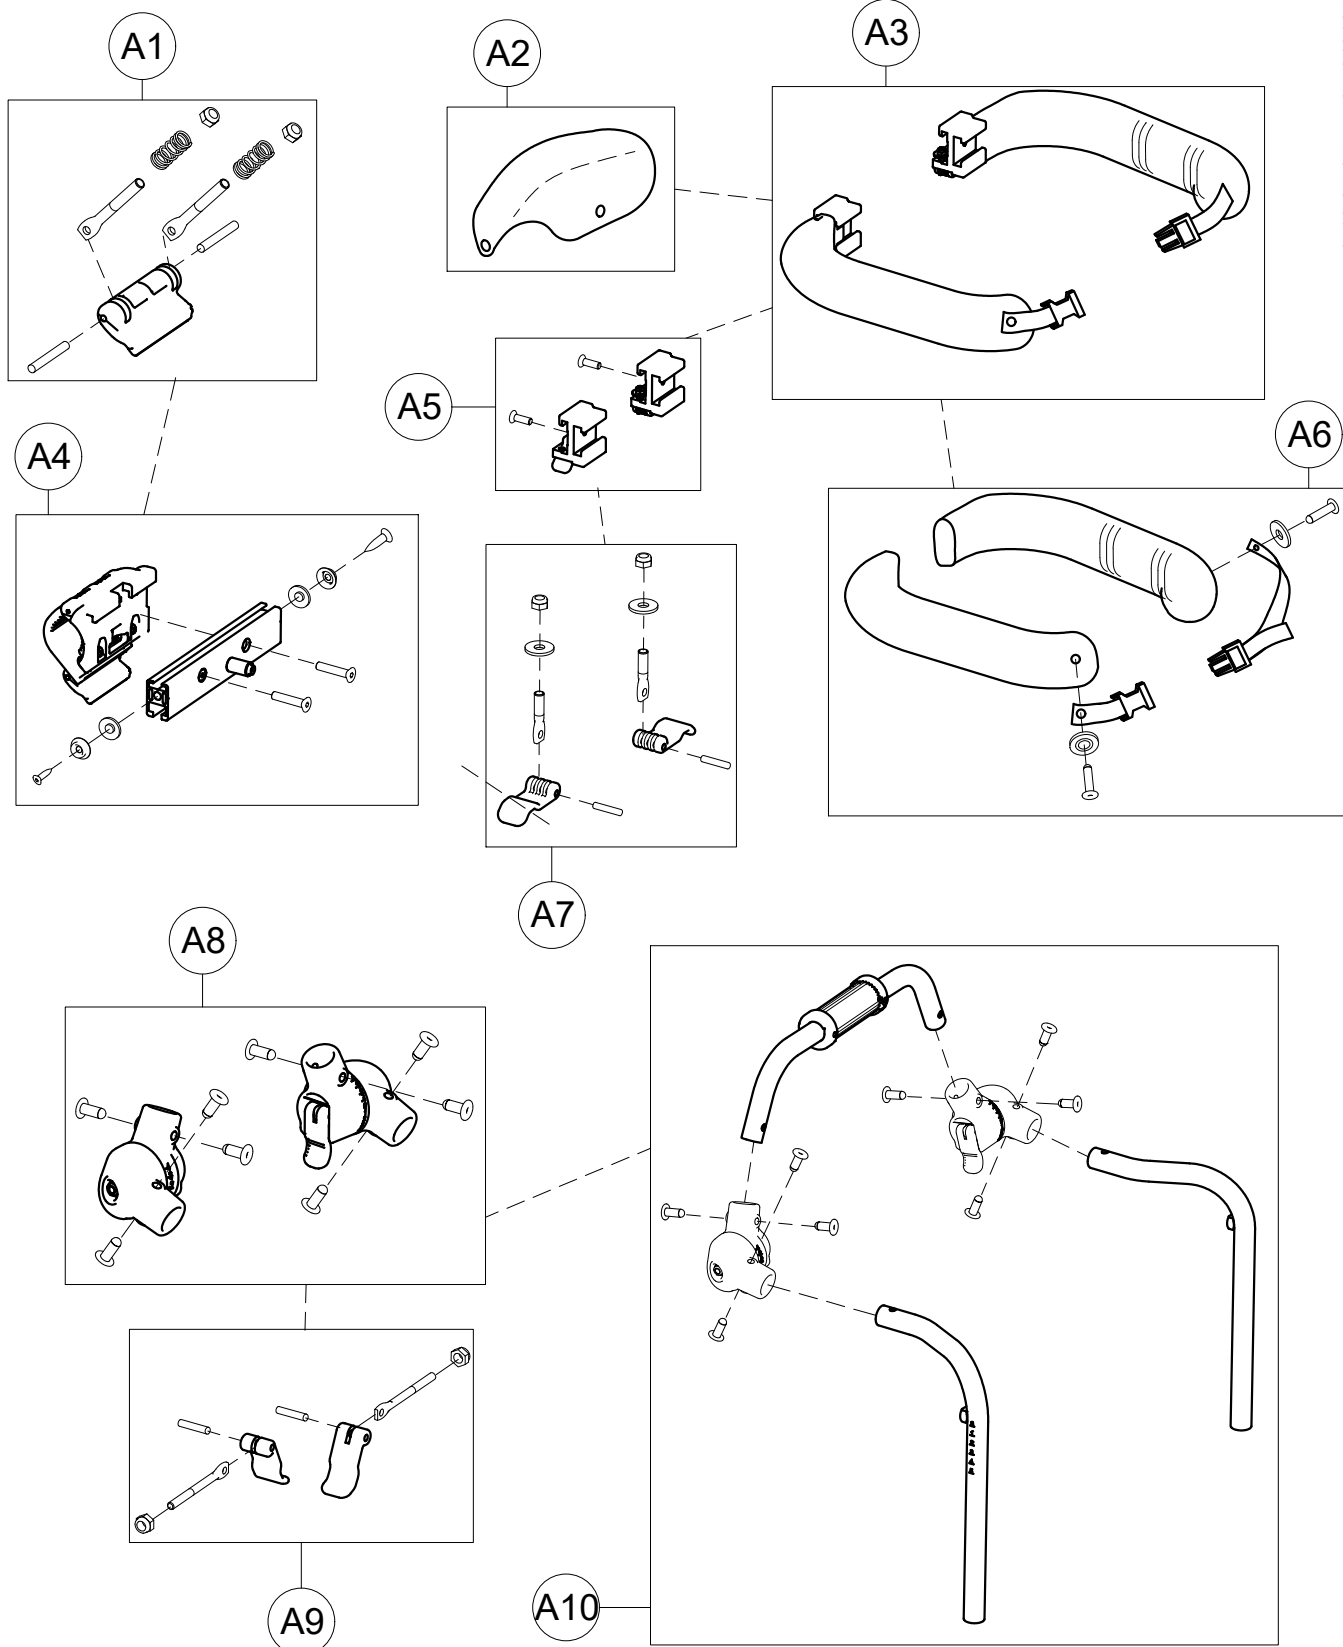

A1	301832	SET OF CLAMPING LEVER TO ROTATE TRUNK SUPPORT
A2	160570P	CENTRAL PADDING
A3	303194	PAIR OF TRUNK HALF SUPPORT
A4	302221	EXTERNAL ROTATION SUPPORT + WIDTH ADJUSTMENT
A5	302298	PAIR OF PROFILE TO SLIDE TRUNK/PELVIC SUPPORT
A6	303221	PAIR OF TRUNK PADDING + STRAPS AND RIVETS
A7	301842	SET OF LEVERS FOR TRUNK SUPPORT WIDTH
A8	303223	PAIR OF TRUNK SUPPORT JOINTS
A9	301843	SET OF TRUNK SUPPORT JOINT LEVERS
A10	303410	FRAME+JOINTS TRUNK SUPPORT

POS. PART NR. DESCRIPTION

Spare Parts TRUNK SUPPORT size Small