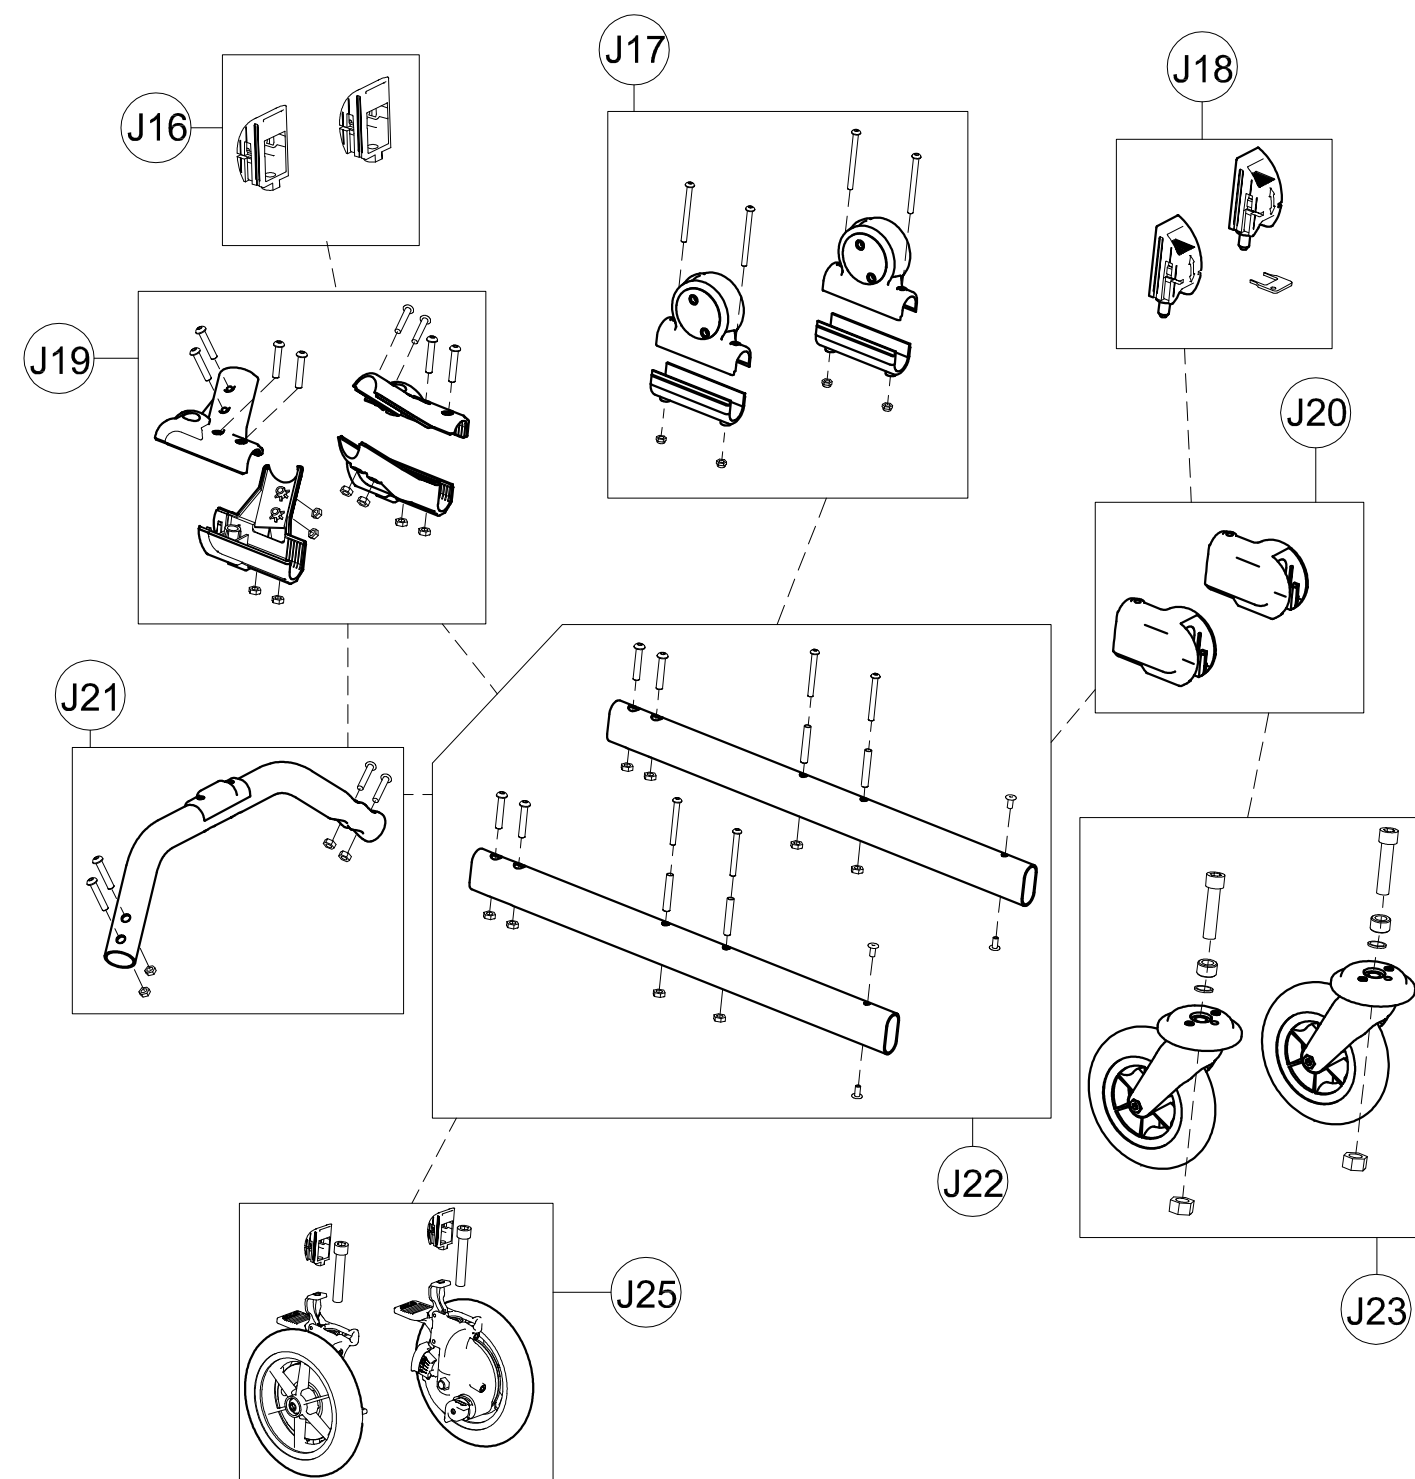

A	103639	925-Small TRUNK SUPPORT
B	103635	924-Small PELVIC SUPPORT
C	103631	930-Small PELVIC HARNESS
D	103573	809-Small ARM SUPPORT
G	102808	890-C Small LEG DIVIDER+ABDUCTOR
H	302450	RIGHT-LEFT SUPPORTS FOR 809
J	303217	FRAME OF POSTERIOR GRILLO small
K	102778	918 Small FOLDING SEAT
L	102792	919 Small LUMBAR SUPPORT
M	103588	927 REMOVABLE GRIP HANDLES
P	103601	815 Small SADDLE
Q	103581	923 PUSH HANDLEBAR FOR CARE GIVERS
R	105604	810 Small PAIR OF WEIGHT BARS
S	102811	890-SC Small LEG DIVIDER
T	102970	939 ERGONOMIC HANDLES
V	103615	943-Small ARM STRAPS
POS.	PART NR.	DESCRIPTION

Spare Parts POSTERIOR GRILLO size Small

J1	301797	PAIR OF KNOBS TO FIX HORIZONT.SUPPORT
J2	302404	PAIR OF HORIZONTAL BARS
J3	303204	UPPER CROSSPIECE SUPPORT+LOCKING LEVERS
J4	302286	RIGHT UPPER CROSSPIECE SUPPORT+LOCKING LEVER
J5	302287	LEFT UPPER CROSSPIECE SUPPORT+LOCKING LEVER
J6	302288	SET OF LEVERS TO LOCK TRUNK SUPPORT VERTICALLY
J7	302268	UPPER PELVIC BLOCK FIXING
J8	301806	SET OF LEVER TO LOCK PELVIC SUPPORT VERTICALLY
J9	301808	PAIR OF KNOBS FOR GAS SPRING
J10	302407	PAIR OF HEIGHT ADJUST.CABLES
J11	302823	OPERATING LEVER SUPPORT
POS.	PART NR.	DESCRIPTION

**Spare Parts** UPPER PART OF POSTERIOR GRILLO BASE size Small

J10	302407	PAIR OF HEIGHT ADJUST.CABLES
J12	301810	COMPLETE RGT JOINT
J13	301809	COMPLETE LEFT JOINT
J14	302042	GAS SPRING
J15	303219	BASE POSTERIOR GRILLO Small + WHEELS
POS.	PART NR.	DESCRIPTION

Spare Parts POSTERIOR GRILLO JOINTS size Small

J16	303508	PAIR OF DIRECT.CAPS FOR WHEELS
J17	301812	PAIR OF UPPER/LOWER SUPPORTS OF SIDE
J18	302546	PAIR OF DIRECTION LOCKS
J19	303211	KIT OF LOWER CROSSPIECE SUPPORT
J20	303208	PAIR OF WHEEL SUPPORTS
J21	303213	LOWER CROSSPIECE+SCREWS
J22	303209	PAIR OF BASE SIDES
J23	303385	PAIR OF COMPLETE FRONT WHEELS
J25	303475	PAIR OF COMPLETE REAR WHEELS
POS.	PART NR.	DESCRIPTION