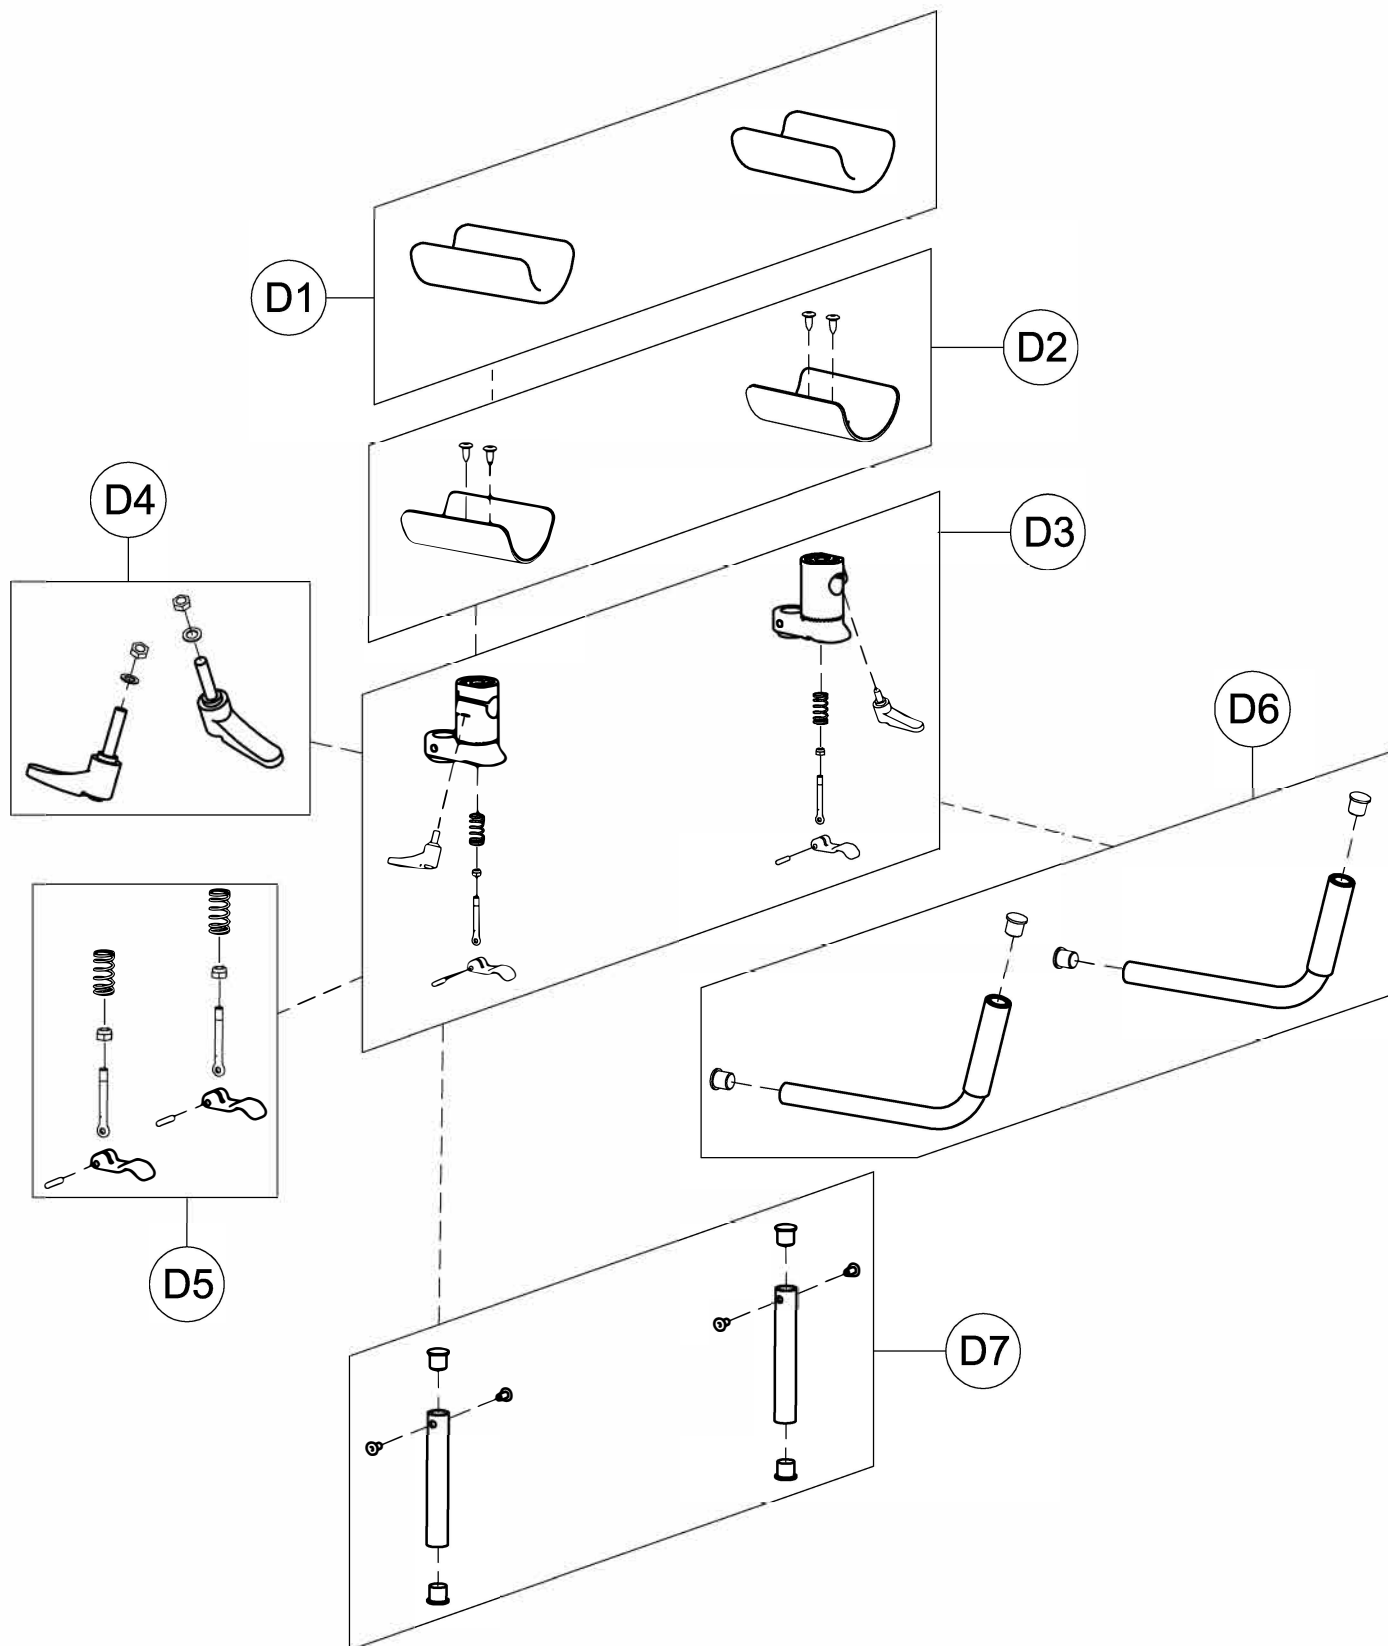

D1	171186	809 ARM SUPPORT UPHOLSTERY
D2	301849	PAIR OF CURVED PLATE 809 small
D3	301851	PAIR OF LOWER/UPPER TOOTHED SUPPORTS 809
D4	303108	PAIR OF M6X25 LEVERS
D5	301852	SET OF TOOTHED SUPP.LEVERS 809
D6	301853	PAIR OF HANDLEBAR BARS 809
D7	301854	PAIR OF VERT.BARS 809 Small

POS.	CODICE	DESCRIZIONE

Spare Parts ARM SUPPORTS size Small