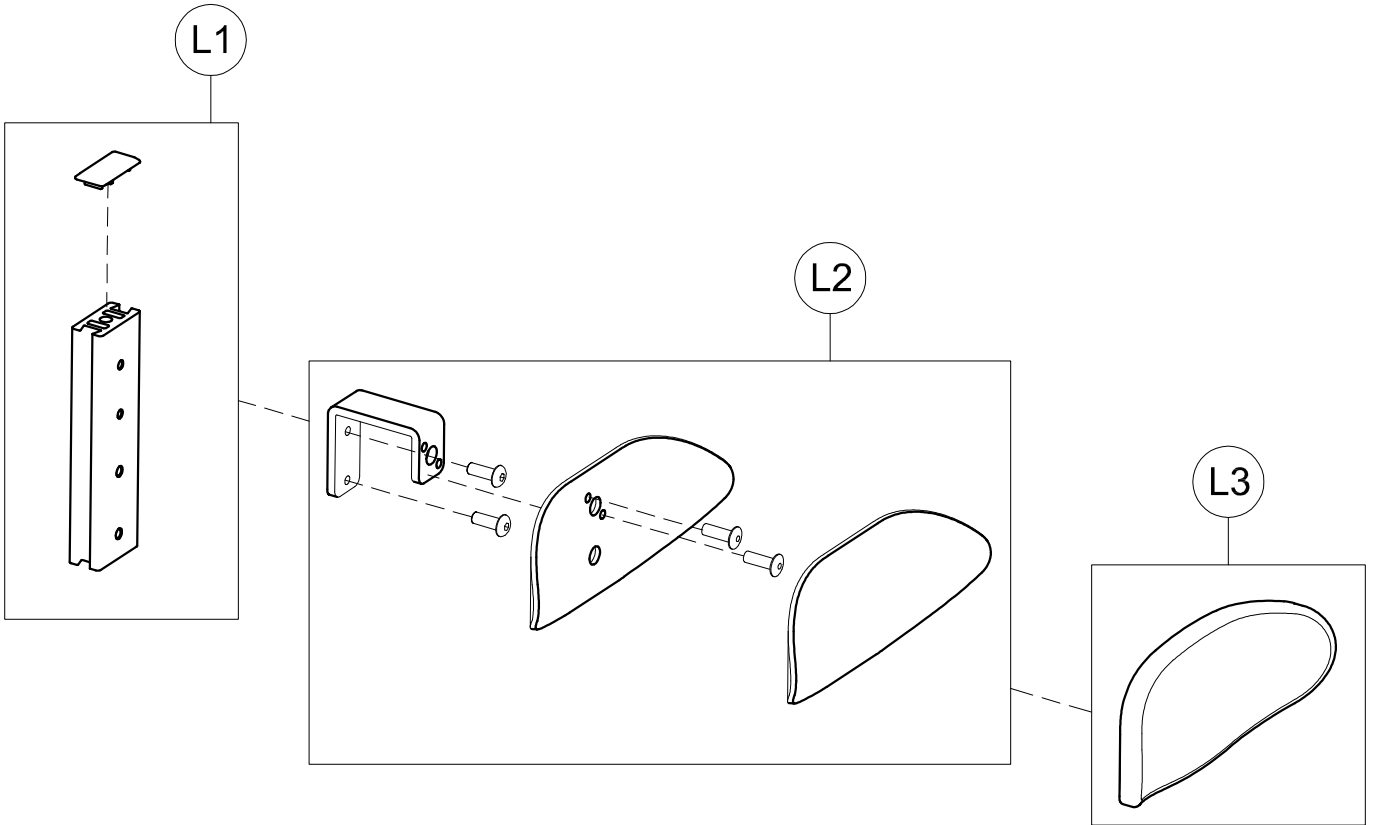

POS.	CODICE	DESCRIZIONE
------	--------	-------------

**Spare Parts ARM SUPPORTS size Small**

H1	302450	RGT-LEFT SUPPORTS OF 809 GRILLO
H2	301799	PAIR OF M8X35 HANDLES
H3	301800	PAIR OF M6X30 HANDLES
H4	301801	SET OF LEVERS TO LOCK THE HANDLEBAR VERTICALLY
POS.	PART NR.	DESCRIPTION

Spare Parts **ARM SUPPORT JOINT FOR POSTERIOR GRILLO**  
size Small, Medium and Large

G1	171206	890 small UPHOLSTERY for GRILLO
G2	301856	PAIR OF CURVED PLATE 890 small
G3	301858	PAIR OF ABDUCT.SLIDING PROFILE
G4	301859	PAIR OF ABDUCT. 890 STOP
G5	301860	HORIZONTAL BAR 890 small +CAP
G6	301862	890 FIXING BAR +LEVER/SCREWS
G7	303231	890 VERTICAL .BAR+CAP
G8	303233	FIXING LOCK 890 + SCREWS
G9	301866	SET OF HEIGHT ADJUSTMENT LEVER 890 GRILLO
POS.	PART NR.	DESCRIPTION

Spare Parts LEG DIVIDER+ABDUCTORS size Small

pag. 9

**ORMESA®**

**GRILLO**

THIS DRAWING BELONGS TO ORMESA: IT IS FORBIDDEN TO REPRODUCE, CHANGE OR INFORM ANY THIRD PARTY ABOUT ITS CONTENTS

POS.	PART NR.	DESCRIPTION
L1	301867	LUMBAR SUPPORT VERTICAL BAR+CAP
L2	301868	PLATE+LUMBAR SUPPORT CONNECTION
L3	171081	BACK SUPPORT UPHOLSTERY