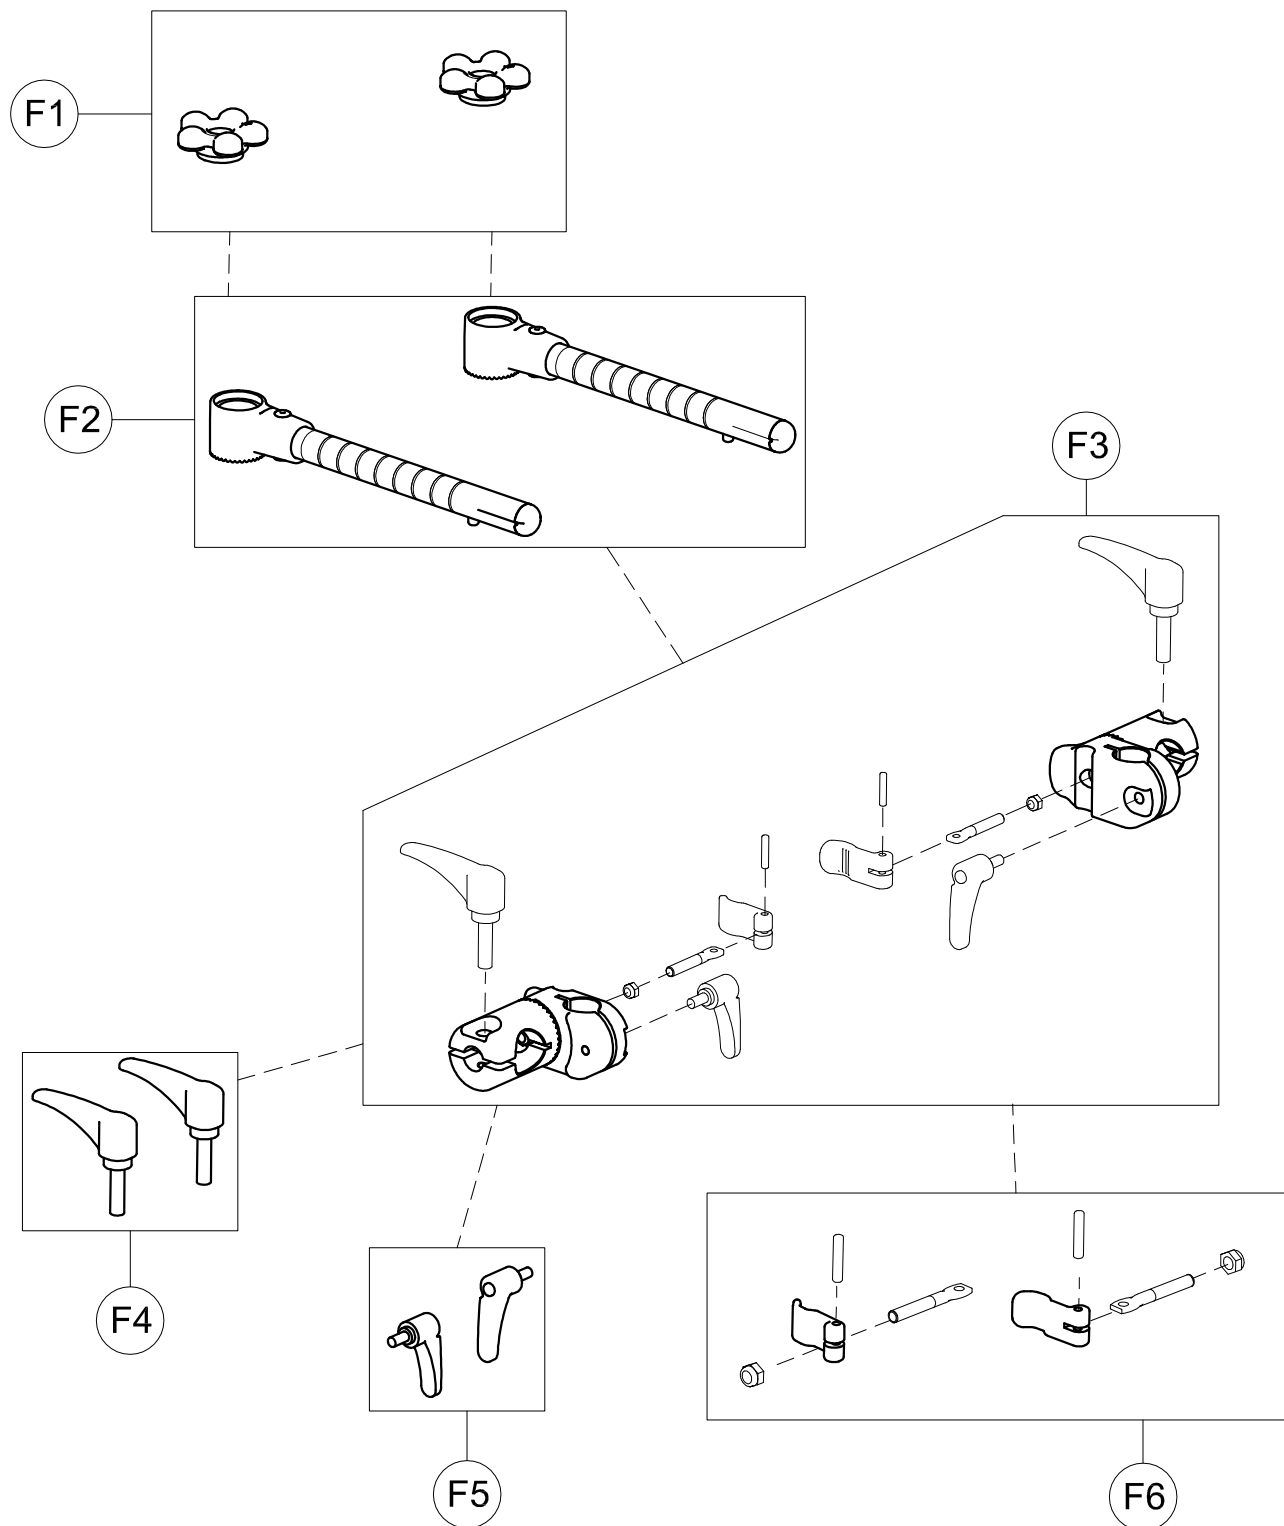

A	103639	925-Small TRUNK SUPPORT
B	103635	924-Small PELVIC SUPPORT
C	103631	930-Small PELVIC HARNESS
D	103573	809 small ARM SUPPORT
E	103586	926-Small HANDLEBAR FRONT DRIVE
F	303202	FRAME FOR FRONT DRIVE GRILLO Small
G	102808	890-C Small LEG DIVIDER+ABDUCTOR
P	103601	815 small SADDLE
Q	103581	923 PUSH HANDLEBAR FOR CARE GIVERS
R	105604	810 Small PAIR OF WEIGHT BARS GRILLO
S	102811	890-SC Small LEG DIVIDER
T	102970	939 ERGONOMIC HANDLES
V	103615	943-Small ARM STRAPS
POS.	PART NR.	DESCRIPTION

Spare Parts FRONT DRIVE GRILLO size Small

pag. 1

**ORMESA®**

**GRILLO**

THIS DRAWING BELONGS TO ORMESA: IT IS FORBIDDEN TO REPRODUCE, CHANGE OR INFORM ANY THIRD PARTY ABOUT ITS CONTENTS

F1	301797	PAIR OF KNOBS TO FIX HORIZONT.SUPPORT.
F2	302404	PAIR OF HORIZONTAL BARS GRILLO small(1-2)
F3	302450	RGT-LEFT SUPPORTS OF 809 GRILLO
F4	301799	PAIR OF M8X35 HANDLES
F5	301800	PAIR OF M6X30 HANDLES
F6	301801	SET OF LEVERS TO LOCK THE HANDLEBAR VERTICALLY
POS.	PART NR.	DESCRIPTION

**Spare Parts HANDLEBAR SUPPORT + HORIZONTAL BARS FRONT-DRIVE GRILLO size Small**

F7	303204	UPPER CROSSPIECE SUPPORT+LOCKING LEVERS
F8	302287	LEFT UPPER CROSSPIECE SUPPORT+LOCKING LEVER
F9	302286	RIGHT UPPER CROSSPIECE SUPPORT+LOCKING LEVER
F10	302288	SET OF LEVERS TO LOCK TRUNK SUPPORT VERTICALLY
F11	302268	UPPER PELVIC BLOCK FIXING
F12	301806	SET OF LEVER TO LOCK PELVIC SUPP.VERTICALLY
F13	302407	PAIR OF HEIGHT ADJUST.CABLES GRILLO small(1-2)
F14	301808	PAIR OF KNOBS FOR GAS SPRING GRILLO
F15	302823	OPERATING LEVER SUPPORT
POS.	PART NR.	DESCRIPTION