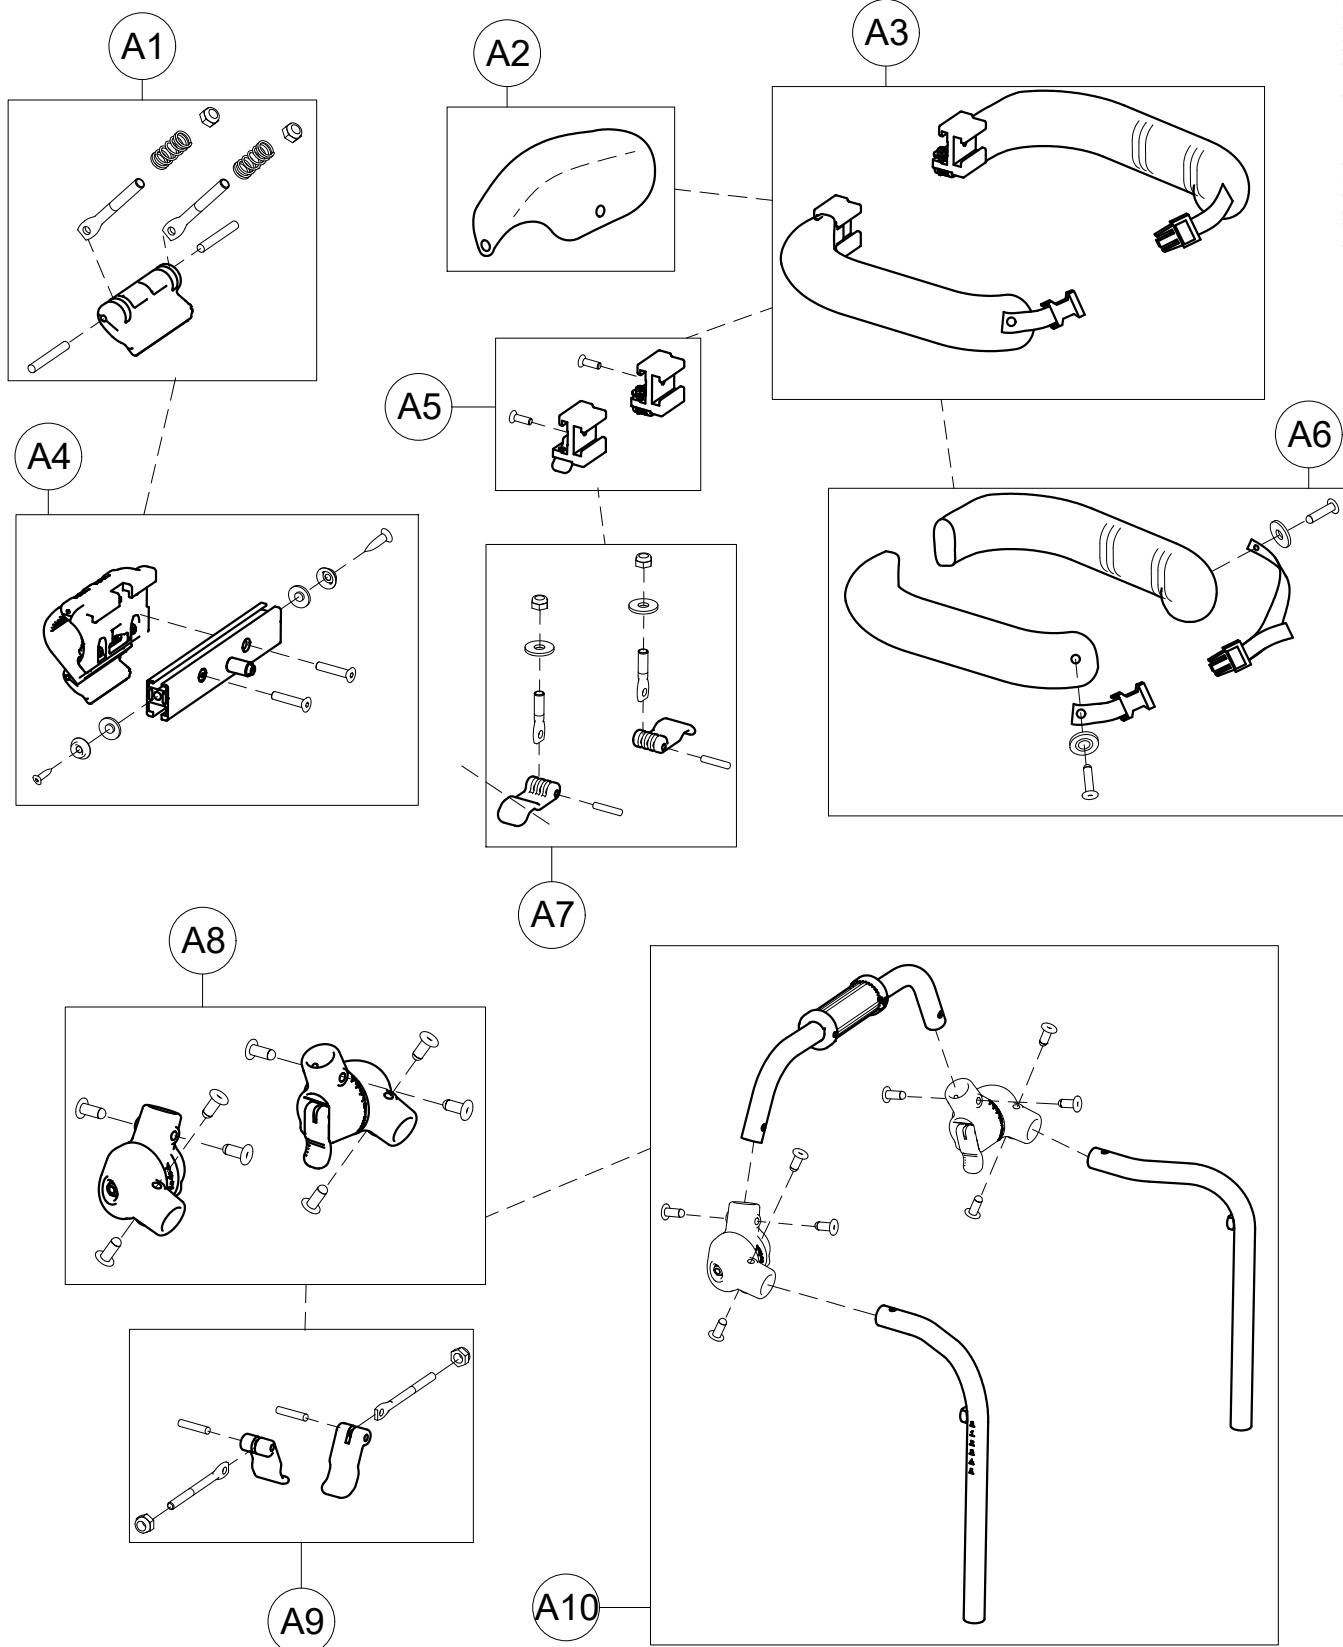

**Spare Parts HANDLEBAR SUPPORT + HORIZONTAL BARS FRONT-DRIVE GRILLO size Small**

F7	303204	UPPER CROSSPIECE SUPPORT+LOCKING LEVERS
F8	302287	LEFT UPPER CROSSPIECE SUPPORT+LOCKING LEVER
F9	302286	RIGHT UPPER CROSSPIECE SUPPORT+LOCKING LEVER
F10	302288	SET OF LEVERS TO LOCK TRUNK SUPPORT VERTICALLY
F11	302268	UPPER PELVIC BLOCK FIXING
F12	301806	SET OF LEVER TO LOCK PELVIC SUPP.VERTICALLY
F13	302407	PAIR OF HEIGHT ADJUST.CABLES GRILLO small(1-2)
F14	301808	PAIR OF KNOBS FOR GAS SPRING GRILLO
F15	302823	OPERATING LEVER SUPPORT
POS.	PART NR.	DESCRIPTION

Spare Parts FRONT-DRIVE GRILLO JOINTS size Small

**ORMESA®**

**GRILLO**

F20	303508	PAIR OF DIRECT.CAPS FOR WHEELS
F21	303208	PAIR OF WHEEL SUPPORTS
F22	301812	PAIR OF UPPER/LOWER SUPPORTS OF SIDE
F23	303209	PAIR OF SIDE SUPPORTS
F24	303211	KIT OF LOWER CROSSPIECE SUPPORT
F26	303213	LOWER CROSSPIECE+SCREWS
F27	302546	PAIR OF DIRECTION LOCKS
F28	303475	PAIR OF COMPLETE REAR WHEELS
F29	303385	PAIR OF COMPLETE FRONT WHEELS
POS.	PART NR.	DESCRIPTION

Spare Parts LOWER PART OF FRONT-DRIVE  
GRILLO BASE size Small

A1	301832	SET OF CLAMPING LEVER TO ROTATE TRUNK SUPPORT
A2	160570P	CENTRAL PADDING
A3	303194	PAIR OF TRUNK HALF SUPPORT
A4	302221	EXTERNAL ROTATION SUPPORT + WIDTH ADJUSTMENT
A5	302298	PAIR OF PROFILE TO SLIDE TRUNK/PELVIC SUPPORT
A6	303221	PAIR OF TRUNK PADDING + STRAPS AND RIVETS
A7	301842	SET OF LEVERS FOR TRUNK SUPPORT WIDTH
A8	303223	PAIR OF TRUNK SUPPORT JOINTS
A9	301843	SET OF TRUNK SUPPORT JOINT LEVERS
A10	303410	FRAME+JOINTS TRUNK SUPPORT

### Spare Parts TRUNK SUPPORT size Small

B1	160570P	CENTRAL PADDING
B2	303193	PAIR OF PELVIC HALF SUPPORT
B3	303226	PELVIC SUPPORT +SCREWS
B4	303227	PROFILE TO ADJUST PELVIC SUPPORT IN WIDTH + HOOKS
B5	303229	PAIR OF PELVIC PADDING + STRAPS AND RIVETS
B6	301847	PELVIC SUPPORT HEIGHT ADJUSTMENT
B7	302298	PAIR OF PROFILE TO SLIDE TRUNK/PELVIC SUPPORT
B8	301842	SET OF LEVERS FOR TRUNK SUPPORT WIDTH