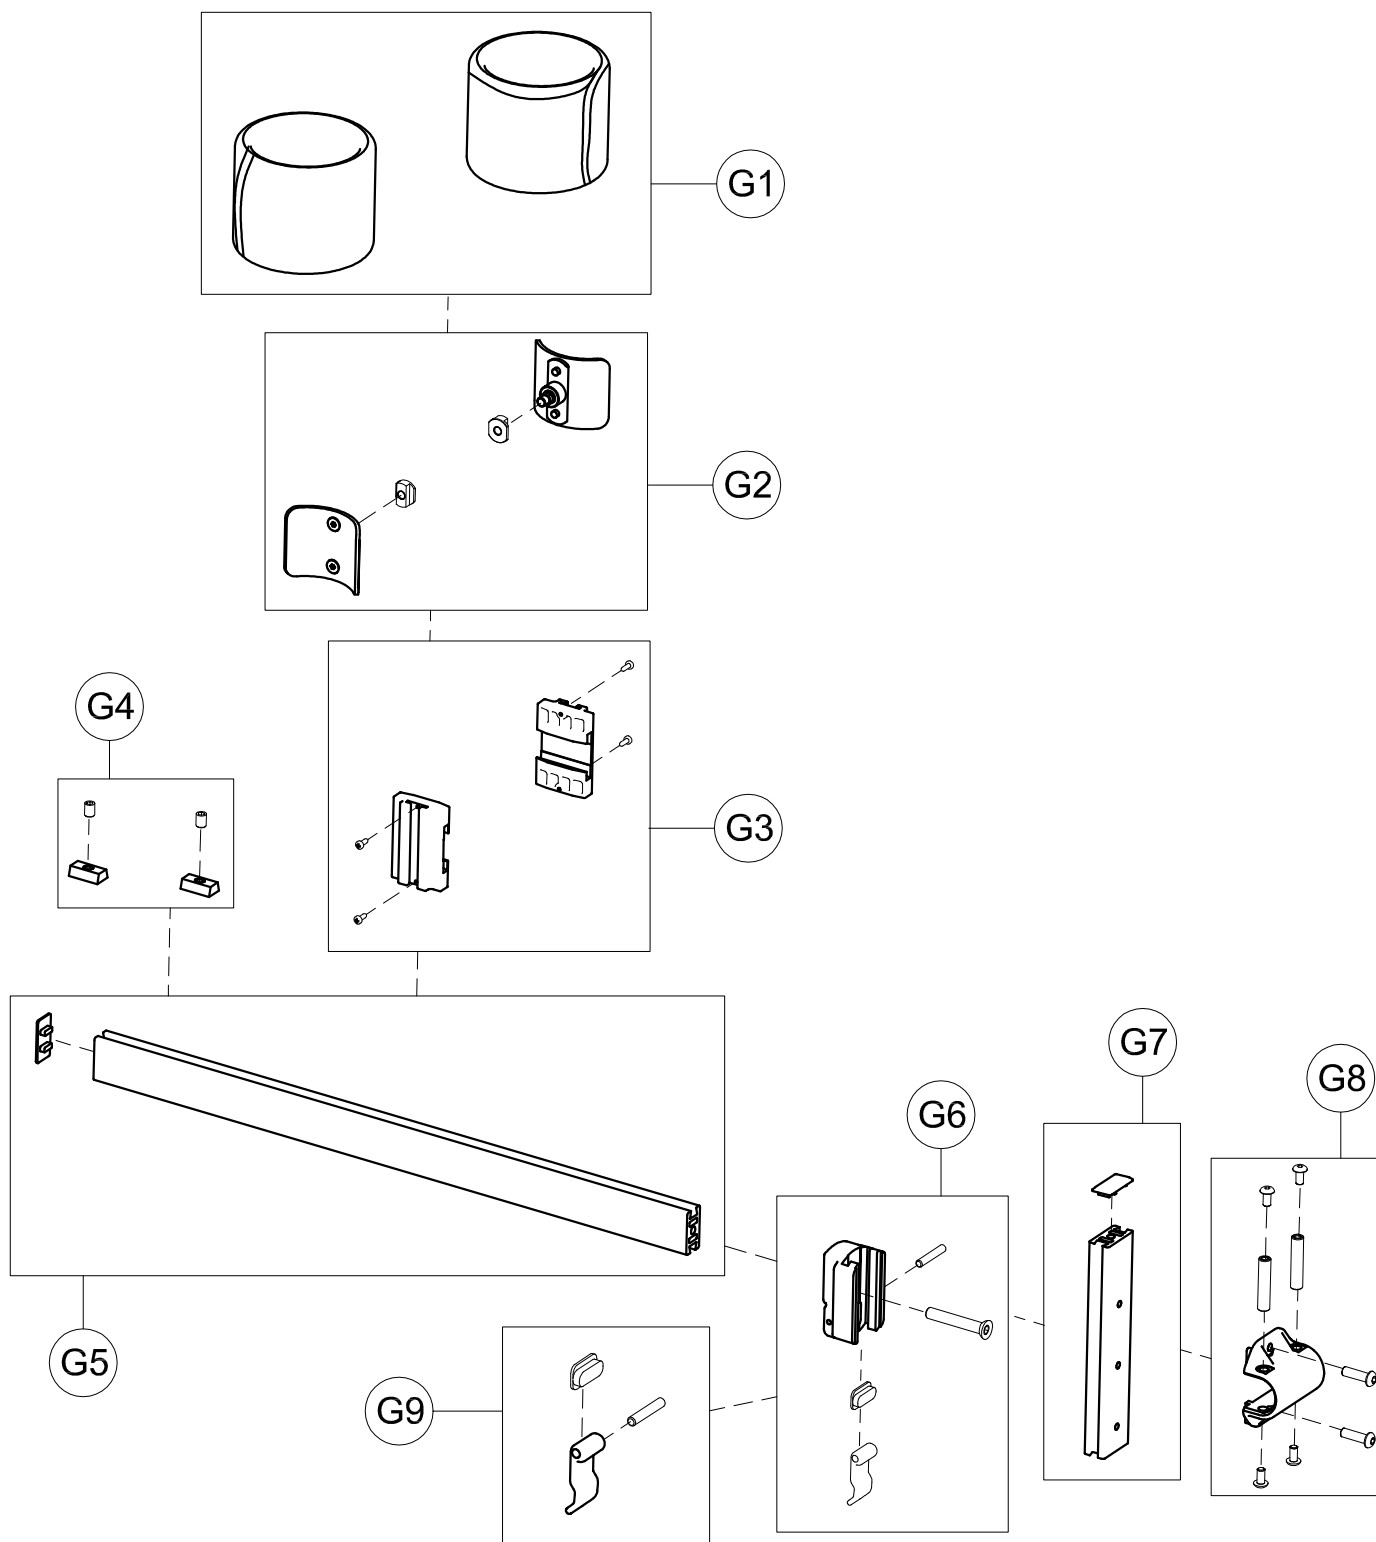

G1	171206	890 small UPHOLSTERY for GRILLO
G2	301856	PAIR OF CURVED PLATE 890 small
G3	301858	PAIR OF ABDUCT.SLIDING PROFILE
G4	301859	PAIR OF ABDUCT. 890 STOP
G5	301860	HORIZONTAL BAR 890 small +CAP
G6	301862	890 FIXING BAR +LEVER/SCREWS
G7	303231	890 VERTICAL .BAR+CAP
G8	303233	FIXING LOCK 890 + SCREWS
G9	301866	SET OF HEIGHT ADJUSTMENT LEVER 890 GRILLO
POS.	PART NR.	DESCRIPTION

Spare Parts LEG DIVIDER+ABDUCTORS size Small

pag. 9

ORMESA®

GRILLO

THIS DRAWING BELONGS TO ORMESA: IT IS FORBIDDEN TO REPRODUCE, CHANGE OR INFORM ANY THIRD PARTY ABOUT ITS CONTENTS