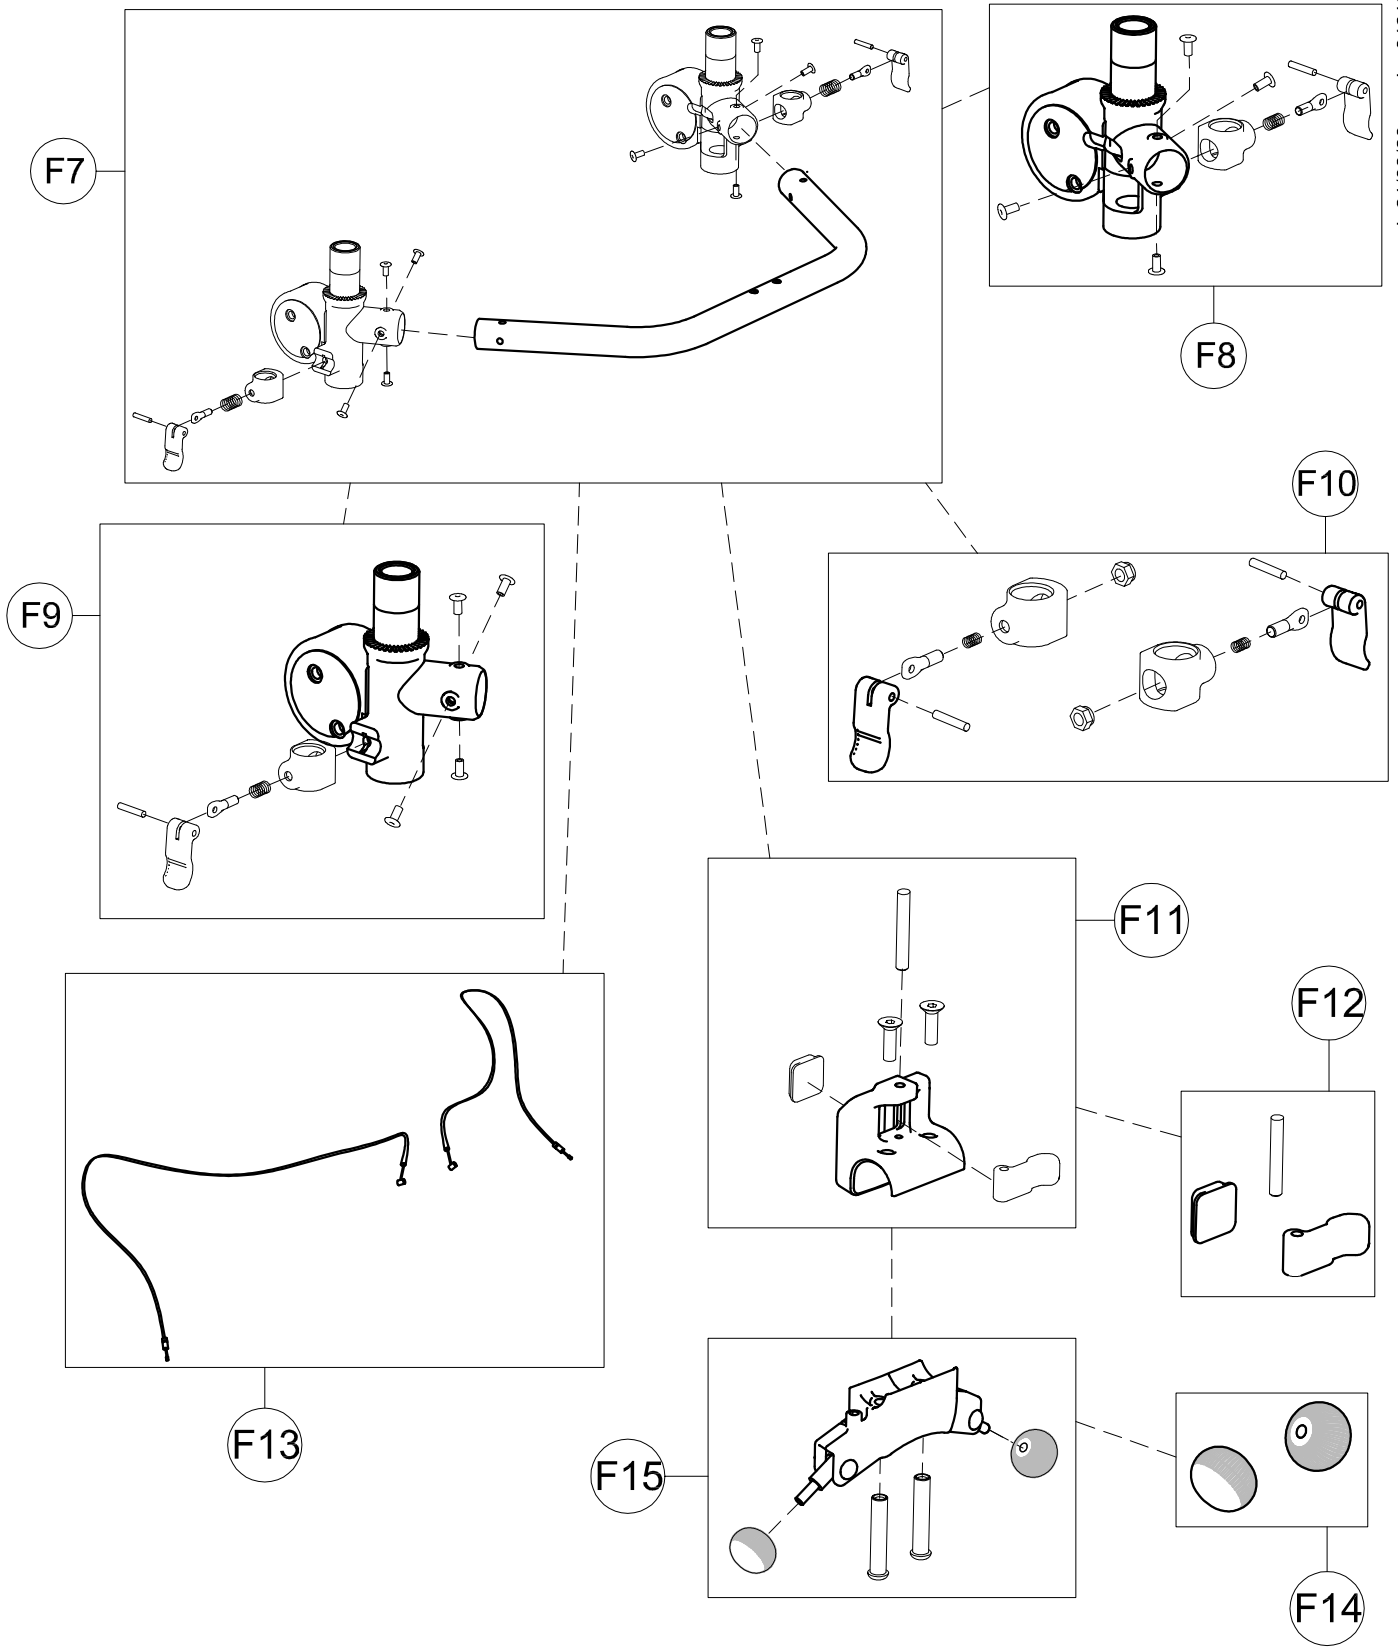

A	103639	925-Small TRUNK SUPPORT
B	103635	924-Small PELVIC SUPPORT
C	103631	930-Small PELVIC HARNESS
D	103573	809 small ARM SUPPORT
E	103586	926-Small HANDLEBAR FRONT DRIVE
F	303202	FRAME FOR FRONT DRIVE GRILLO Small
G	102808	890-C Small LEG DIVIDER+ABDUCTOR
P	103601	815 small SADDLE
Q	103581	923 PUSH HANDLEBAR FOR CARE GIVERS
R	105604	810 Small PAIR OF WEIGHT BARS GRILLO
S	102811	890-SC Small LEG DIVIDER
T	102970	939 ERGONOMIC HANDLES
V	103615	943-Small ARM STRAPS
POS.	PART NR.	DESCRIPTION

Spare Parts FRONT DRIVE GRILLO size Small

pag. 1

**ORMESA®**

**GRILLO**

THIS DRAWING BELONGS TO ORMESA: IT IS FORBIDDEN TO REPRODUCE, CHANGE OR INFORM ANY THIRD PARTY ABOUT ITS CONTENTS

F1	301797	PAIR OF KNOBS TO FIX HORIZONT.SUPPORT.
F2	302404	PAIR OF HORIZONTAL BARS GRILLO small(1-2)
F3	302450	RGT-LEFT SUPPORTS OF 809 GRILLO
F4	301799	PAIR OF M8X35 HANDLES
F5	301800	PAIR OF M6X30 HANDLES
F6	301801	SET OF LEVERS TO LOCK THE HANDLEBAR VERTICALLY
POS.	PART NR.	DESCRIPTION

**Spare Parts HANDLEBAR SUPPORT + HORIZONTAL BARS FRONT-DRIVE GRILLO size Small**

F7	303204	UPPER CROSSPIECE SUPPORT+LOCKING LEVERS
F8	302287	LEFT UPPER CROSSPIECE SUPPORT+LOCKING LEVER
F9	302286	RIGHT UPPER CROSSPIECE SUPPORT+LOCKING LEVER
F10	302288	SET OF LEVERS TO LOCK TRUNK SUPPORT VERTICALLY
F11	302268	UPPER PELVIC BLOCK FIXING
F12	301806	SET OF LEVER TO LOCK PELVIC SUPP.VERTICALLY
F13	302407	PAIR OF HEIGHT ADJUST.CABLES GRILLO small(1-2)
F14	301808	PAIR OF KNOBS FOR GAS SPRING GRILLO
F15	302823	OPERATING LEVER SUPPORT
POS.	PART NR.	DESCRIPTION

### Spare Parts TRUNK SUPPORT size Small

B1	160570P	CENTRAL PADDING
B2	303193	PAIR OF PELVIC HALF SUPPORT
B3	303226	PELVIC SUPPORT +SCREWS
B4	303227	PROFILE TO ADJUST PELVIC SUPPORT IN WIDTH + HOOKS
B5	303229	PAIR OF PELVIC PADDING + STRAPS AND RIVETS
B6	301847	PELVIC SUPPORT HEIGHT ADJUSTMENT
B7	302298	PAIR OF PROFILE TO SLIDE TRUNK/PELVIC SUPPORT
B8	301842	SET OF LEVERS FOR TRUNK SUPPORT WIDTH