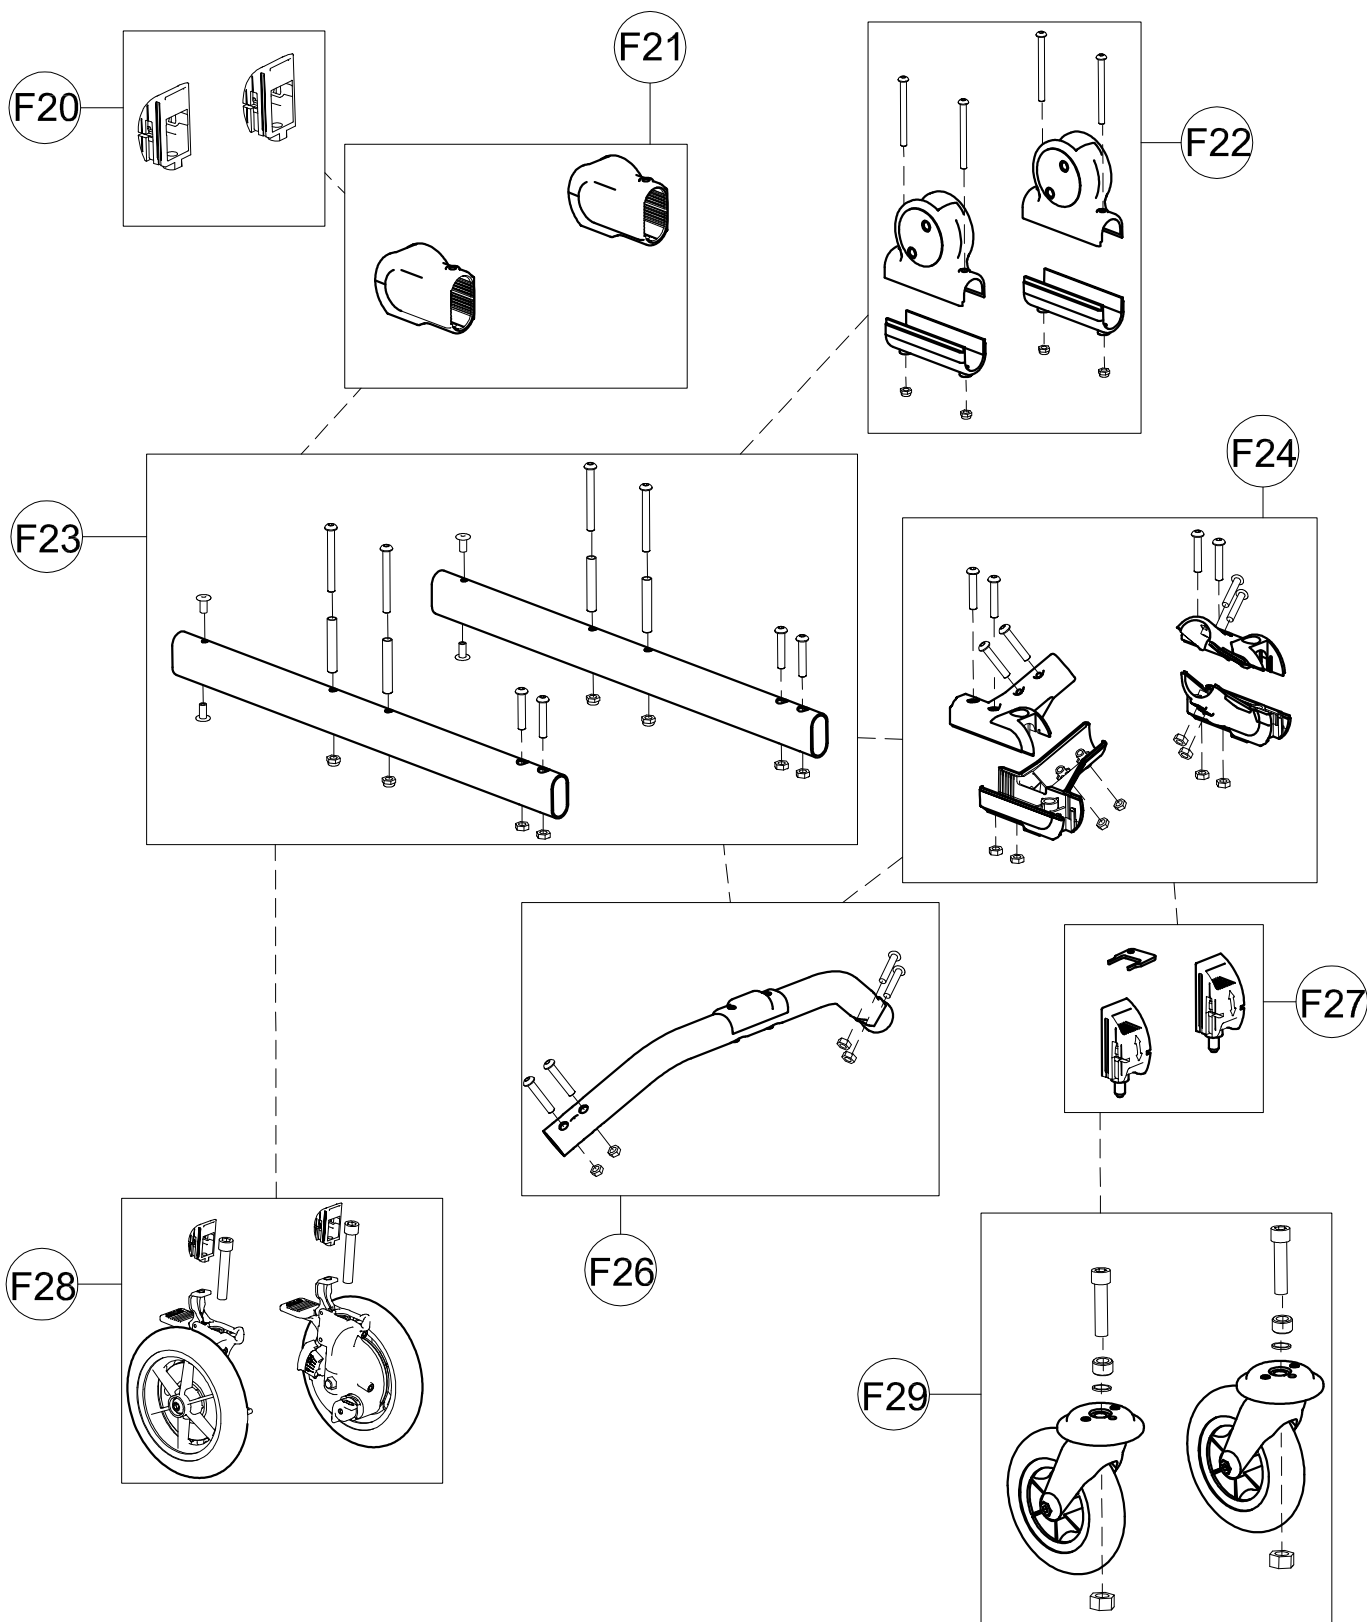

**Spare Parts HANDLEBAR SUPPORT + HORIZONTAL BARS FRONT-DRIVE GRILLO size Small**

F7	303204	UPPER CROSSPIECE SUPPORT+LOCKING LEVERS
F8	302287	LEFT UPPER CROSSPIECE SUPPORT+LOCKING LEVER
F9	302286	RIGHT UPPER CROSSPIECE SUPPORT+LOCKING LEVER
F10	302288	SET OF LEVERS TO LOCK TRUNK SUPPORT VERTICALLY
F11	302268	UPPER PELVIC BLOCK FIXING
F12	301806	SET OF LEVER TO LOCK PELVIC SUPP.VERTICALLY
F13	302407	PAIR OF HEIGHT ADJUST.CABLES GRILLO small(1-2)
F14	301808	PAIR OF KNOBS FOR GAS SPRING GRILLO
F15	302823	OPERATING LEVER SUPPORT
POS.	PART NR.	DESCRIPTION

**Spare Parts** UPPER PART OF FRONT-DRIVE  
GRILLO BASE size Small

F13	302407	PAIR OF HEIGHT ADJUSTMENT CABLES
F16	301809	COMPLETE LEFT JOINT
F17	301810	COMPLETE RGT JOINT
F18	302042	GAS SPRING GRILLO
F19	303206	BASE FRONT-DRIVE GRILLO Small + WHEELS
POS.	PART NR.	DESCRIPTION

Spare Parts FRONT-DRIVE GRILLO JOINTS size Small

**ORMESA®**

**GRILLO**

F20	303508	PAIR OF DIRECT.CAPS FOR WHEELS
F21	303208	PAIR OF WHEEL SUPPORTS
F22	301812	PAIR OF UPPER/LOWER SUPPORTS OF SIDE
F23	303209	PAIR OF SIDE SUPPORTS
F24	303211	KIT OF LOWER CROSSPIECE SUPPORT
F26	303213	LOWER CROSSPIECE+SCREWS
F27	302546	PAIR OF DIRECTION LOCKS
F28	303475	PAIR OF COMPLETE REAR WHEELS
F29	303385	PAIR OF COMPLETE FRONT WHEELS
POS.	PART NR.	DESCRIPTION

Spare Parts LOWER PART OF FRONT-DRIVE  
GRILLO BASE size Small

A1	301832	SET OF CLAMPING LEVER TO ROTATE TRUNK SUPPORT
A2	160570P	CENTRAL PADDING
A3	303194	PAIR OF TRUNK HALF SUPPORT
A4	302221	EXTERNAL ROTATION SUPPORT + WIDTH ADJUSTMENT
A5	302298	PAIR OF PROFILE TO SLIDE TRUNK/PELVIC SUPPORT
A6	303221	PAIR OF TRUNK PADDING + STRAPS AND RIVETS
A7	301842	SET OF LEVERS FOR TRUNK SUPPORT WIDTH
A8	303223	PAIR OF TRUNK SUPPORT JOINTS
A9	301843	SET OF TRUNK SUPPORT JOINT LEVERS
A10	303410	FRAME+JOINTS TRUNK SUPPORT