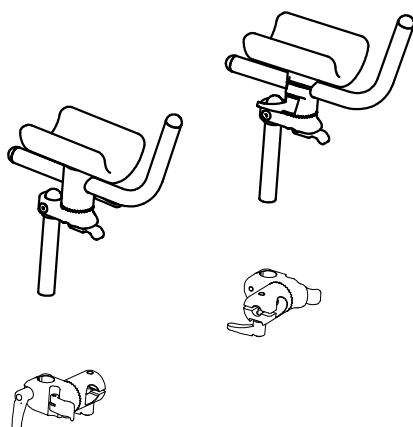

D1	171186	809 ARM SUPPORT UPHOLSTERY
D2	301849	PAIR OF CURVED PLATE 809 small
D3	301851	PAIR OF LOWER/UPPER TOOTHED SUPPORTS 809
D4	303108	PAIR OF M6X25 LEVERS
D5	301852	SET OF TOOTHED SUPP.LEVERS 809
D6	301853	PAIR OF HANDLEBAR BARS 809
D7	301854	PAIR OF VERT.BARS 809 Small
POS.	CODICE	DESCRIZIONE

Spare Parts ARM SUPPORTS size Small