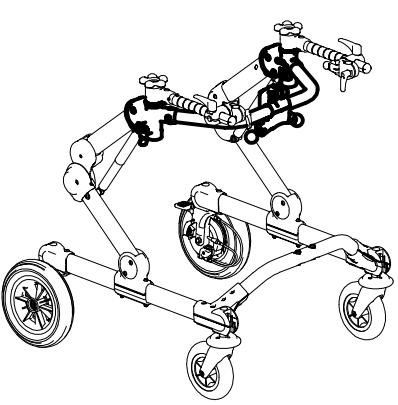

A	103639	925-Small TRUNK SUPPORT
B	103635	924-Small PELVIC SUPPORT
C	103631	930-Small PELVIC HARNESS
D	103573	809 small ARM SUPPORT
E	103586	926-Small HANDLEBAR FRONT DRIVE
F	303202	FRAME FOR FRONT DRIVE GRILLO Small
G	102808	890-C Small LEG DIVIDER+ABDUCTOR
P	103601	815 small SADDLE
Q	103581	923 PUSH HANDLEBAR FOR CARE GIVERS
R	105604	810 Small PAIR OF WEIGHT BARS GRILLO
S	102811	890-SC Small LEG DIVIDER
T	102970	939 ERGONOMIC HANDLES
V	103615	943-Small ARM STRAPS
POS.	PART NR.	DESCRIPTION

Spare Parts FRONT DRIVE GRILLO size Small

pag. 1

**ORMESA®**

**GRILLO**

THIS DRAWING BELONGS TO ORMESA: IT IS FORBIDDEN TO REPRODUCE, CHANGE OR INFORM ANY THIRD PARTY ABOUT ITS CONTENTS

F1	301797	PAIR OF KNOBS TO FIX HORIZONT.SUPPORT.
F2	302404	PAIR OF HORIZONTAL BARS GRILLO small(1-2)
F3	302450	RGT-LEFT SUPPORTS OF 809 GRILLO
F4	301799	PAIR OF M8X35 HANDLES
F5	301800	PAIR OF M6X30 HANDLES
F6	301801	SET OF LEVERS TO LOCK THE HANDLEBAR VERTICALLY
POS.	PART NR.	DESCRIPTION

**Spare Parts HANDLEBAR SUPPORT + HORIZONTAL BARS FRONT-DRIVE GRILLO size Small**

F7	303204	UPPER CROSSPIECE SUPPORT+LOCKING LEVERS
F8	302287	LEFT UPPER CROSSPIECE SUPPORT+LOCKING LEVER
F9	302286	RIGHT UPPER CROSSPIECE SUPPORT+LOCKING LEVER
F10	302288	SET OF LEVERS TO LOCK TRUNK SUPPORT VERTICALLY
F11	302268	UPPER PELVIC BLOCK FIXING
F12	301806	SET OF LEVER TO LOCK PELVIC SUPP.VERTICALLY
F13	302407	PAIR OF HEIGHT ADJUST.CABLES GRILLO small(1-2)
F14	301808	PAIR OF KNOBS FOR GAS SPRING GRILLO
F15	302823	OPERATING LEVER SUPPORT
POS.	PART NR.	DESCRIPTION

**Spare Parts** UPPER PART OF FRONT-DRIVE  
GRILLO BASE size Small

F13	302407	PAIR OF HEIGHT ADJUSTMENT CABLES
F16	301809	COMPLETE LEFT JOINT
F17	301810	COMPLETE RGT JOINT
F18	302042	GAS SPRING GRILLO
F19	303206	BASE FRONT-DRIVE GRILLO Small + WHEELS
POS.	PART NR.	DESCRIPTION