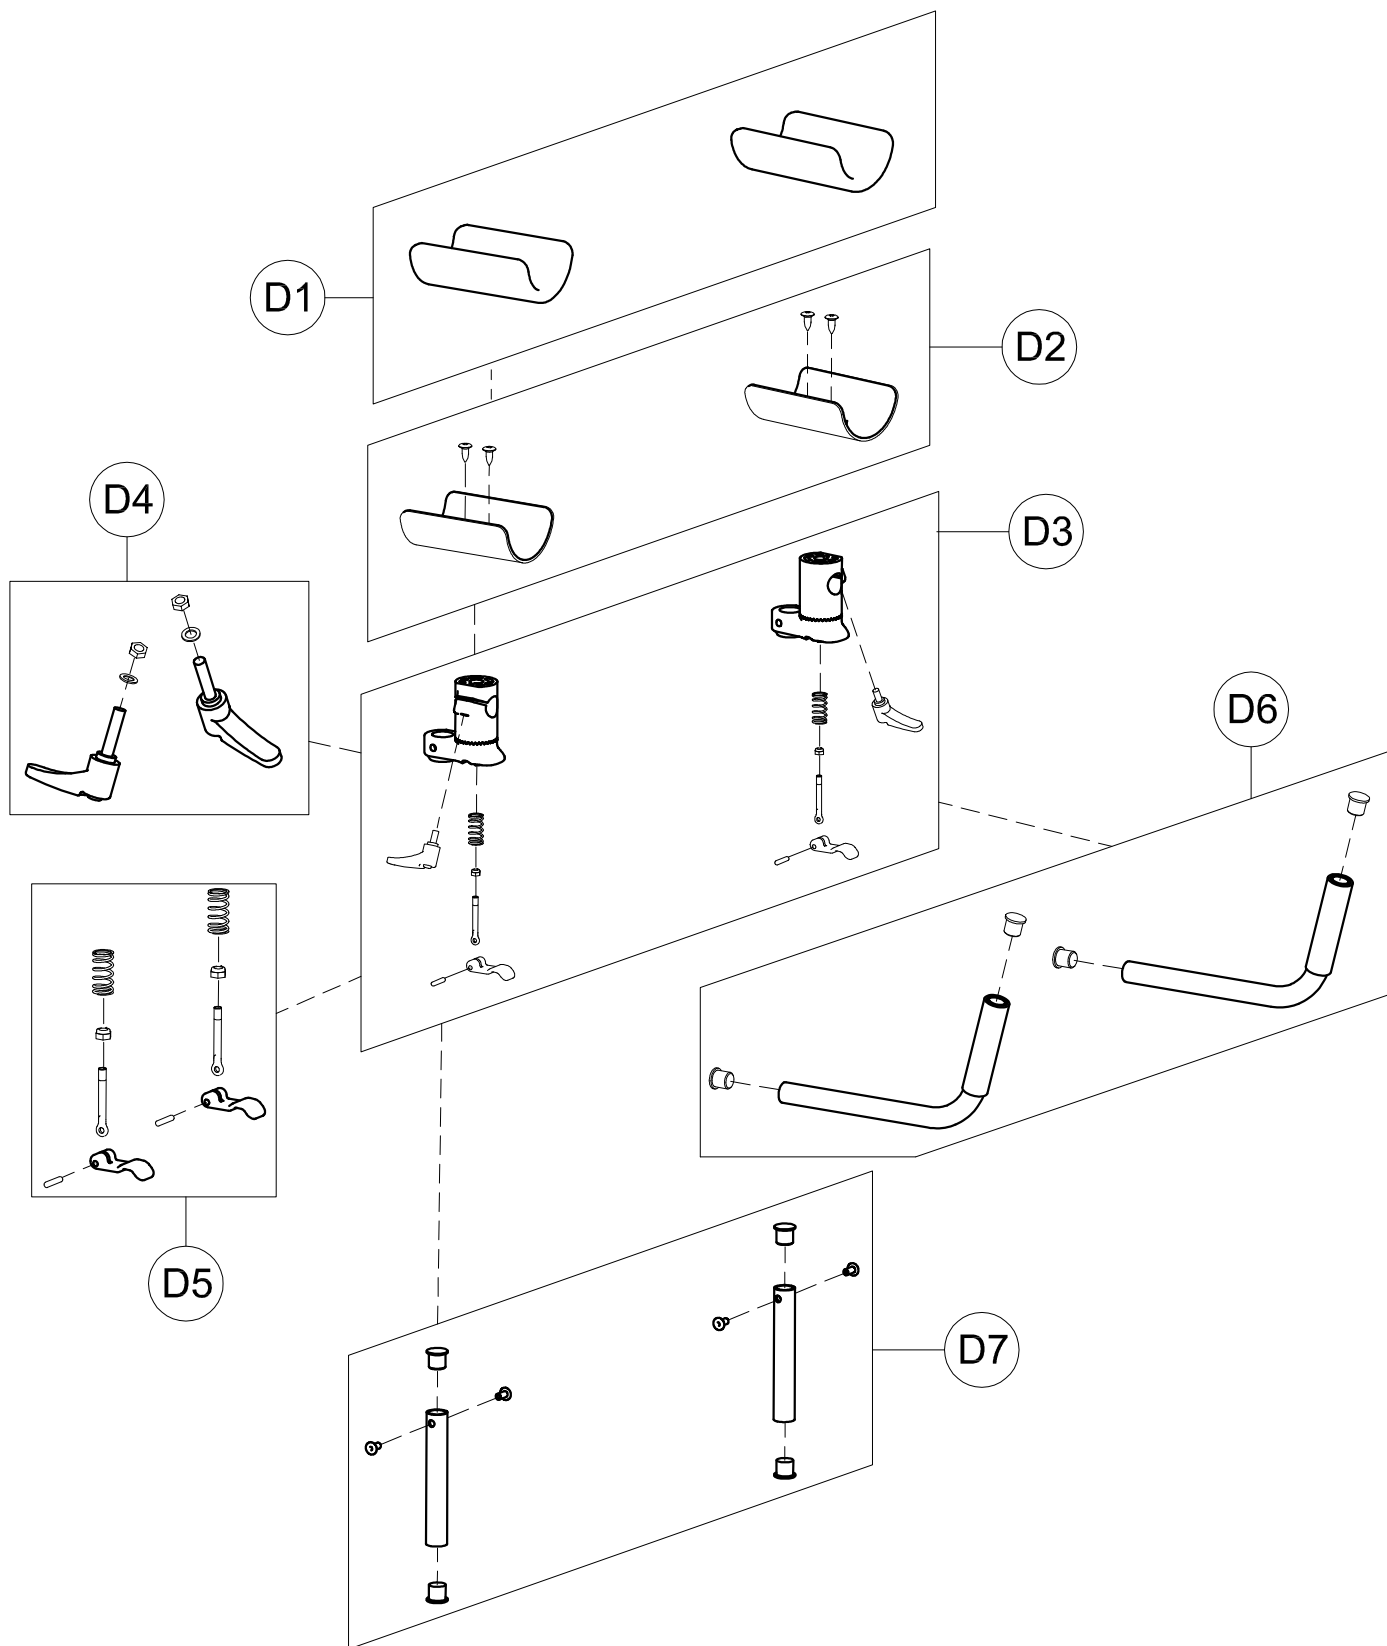

D1	171186	809 ARM SUPPORT UPHOLSTERY
D2	301849	PAIR OF CURVED PLATE 809 small
D3	301851	PAIR OF LOWER/UPPER TOOTHED SUPPORTS 809
D4	303108	PAIR OF M6X25 LEVERS
D5	301852	SET OF TOOTHED SUPP.LEVERS 809
D6	301853	PAIR OF HANDLEBAR BARS 809
D7	301854	PAIR OF VERT.BARS 809 Small
POS.	CODICE	DESCRIZIONE

Spare Parts ARM SUPPORTS size Small