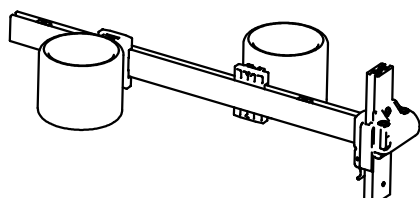

G1	171206	890 small UPHOLSTERY for GRILLO
G2	301856	PAIR OF CURVED PLATE 890 small
G3	301858	PAIR OF ABDUCT.SLIDING PROFILE
G4	301859	PAIR OF ABDUCT. 890 STOP
G5	301860	HORIZONTAL BAR 890 small +CAP
G6	301862	890 FIXING BAR +LEVER/SCREWS
G7	303231	890 VERTICAL .BAR+CAP
G8	303233	FIXING LOCK 890 + SCREWS
G9	301866	SET OF HEIGHT ADJUSTMENT LEVER 890 GRILLO
POS.	PART NR.	DESCRIPTION

Spare Parts LEG DIVIDER+ABDUCTORS size Small

pag. 9

ORMESA®

GRILLO

THIS DRAWING BELONGS TO ORMESA: IT IS FORBIDDEN TO REPRODUCE, CHANGE OR INFORM ANY THIRD PARTY ABOUT ITS CONTENTS