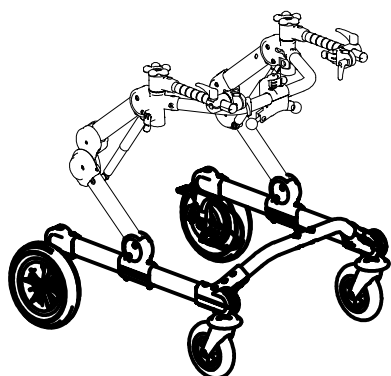

**Spare Parts HANDLEBAR SUPPORT + HORIZONTAL BARS FRONT-DRIVE GRILLO size Small**

F7	303204	UPPER CROSSPIECE SUPPORT+LOCKING LEVERS
F8	302287	LEFT UPPER CROSSPIECE SUPPORT+LOCKING LEVER
F9	302286	RIGHT UPPER CROSSPIECE SUPPORT+LOCKING LEVER
F10	302288	SET OF LEVERS TO LOCK TRUNK SUPPORT VERTICALLY
F11	302268	UPPER PELVIC BLOCK FIXING
F12	301806	SET OF LEVER TO LOCK PELVIC SUPP.VERTICALLY
F13	302407	PAIR OF HEIGHT ADJUST.CABLES GRILLO small(1-2)
F14	301808	PAIR OF KNOBS FOR GAS SPRING GRILLO
F15	302823	OPERATING LEVER SUPPORT
POS.	PART NR.	DESCRIPTION

**Spare Parts** UPPER PART OF FRONT-DRIVE  
GRILLO BASE size Small

F13	302407	PAIR OF HEIGHT ADJUSTMENT CABLES
F16	301809	COMPLETE LEFT JOINT
F17	301810	COMPLETE RGT JOINT
F18	302042	GAS SPRING GRILLO
F19	303206	BASE FRONT-DRIVE GRILLO Small + WHEELS
POS.	PART NR.	DESCRIPTION

Spare Parts FRONT-DRIVE GRILLO JOINTS size Small

**ORMESA®**

**GRILLO**

F20	303508	PAIR OF DIRECT.CAPS FOR WHEELS
F21	303208	PAIR OF WHEEL SUPPORTS
F22	301812	PAIR OF UPPER/LOWER SUPPORTS OF SIDE
F23	303209	PAIR OF SIDE SUPPORTS
F24	303211	KIT OF LOWER CROSSPIECE SUPPORT
F26	303213	LOWER CROSSPIECE+SCREWS
F27	302546	PAIR OF DIRECTION LOCKS
F28	303475	PAIR OF COMPLETE REAR WHEELS
F29	303385	PAIR OF COMPLETE FRONT WHEELS
POS.	PART NR.	DESCRIPTION

Spare Parts LOWER PART OF FRONT-DRIVE  
GRILLO BASE size Small

A1	301832	SET OF CLAMPING LEVER TO ROTATE TRUNK SUPPORT
A2	160570P	CENTRAL PADDING
A3	303194	PAIR OF TRUNK HALF SUPPORT
A4	302221	EXTERNAL ROTATION SUPPORT + WIDTH ADJUSTMENT
A5	302298	PAIR OF PROFILE TO SLIDE TRUNK/PELVIC SUPPORT
A6	303221	PAIR OF TRUNK PADDING + STRAPS AND RIVETS
A7	301842	SET OF LEVERS FOR TRUNK SUPPORT WIDTH
A8	303223	PAIR OF TRUNK SUPPORT JOINTS
A9	301843	SET OF TRUNK SUPPORT JOINT LEVERS
A10	303410	FRAME+JOINTS TRUNK SUPPORT