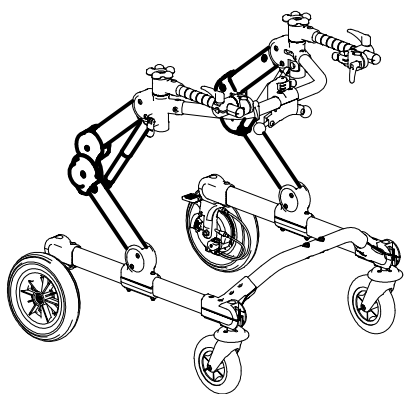

A	103639	925-Small TRUNK SUPPORT
B	103635	924-Small PELVIC SUPPORT
C	103631	930-Small PELVIC HARNESS
D	103573	809 small ARM SUPPORT
E	103586	926-Small HANDLEBAR FRONT DRIVE
F	303202	FRAME FOR FRONT DRIVE GRILLO Small
G	102808	890-C Small LEG DIVIDER+ABDUCTOR
P	103601	815 small SADDLE
Q	103581	923 PUSH HANDLEBAR FOR CARE GIVERS
R	105604	810 Small PAIR OF WEIGHT BARS GRILLO
S	102811	890-SC Small LEG DIVIDER
T	102970	939 ERGONOMIC HANDLES
V	103615	943-Small ARM STRAPS
POS.	PART NR.	DESCRIPTION

Spare Parts FRONT DRIVE GRILLO size Small

pag. 1

**ORMESA®**

**GRILLO**

THIS DRAWING BELONGS TO ORMESA: IT IS FORBIDDEN TO REPRODUCE, CHANGE OR INFORM ANY THIRD PARTY ABOUT ITS CONTENTS

F1	301797	PAIR OF KNOBS TO FIX HORIZONT.SUPPORT.
F2	302404	PAIR OF HORIZONTAL BARS GRILLO small(1-2)
F3	302450	RGT-LEFT SUPPORTS OF 809 GRILLO
F4	301799	PAIR OF M8X35 HANDLES
F5	301800	PAIR OF M6X30 HANDLES
F6	301801	SET OF LEVERS TO LOCK THE HANDLEBAR VERTICALLY
POS.	PART NR.	DESCRIPTION

**Spare Parts HANDLEBAR SUPPORT + HORIZONTAL BARS FRONT-DRIVE GRILLO size Small**

F7	303204	UPPER CROSSPIECE SUPPORT+LOCKING LEVERS
F8	302287	LEFT UPPER CROSSPIECE SUPPORT+LOCKING LEVER
F9	302286	RIGHT UPPER CROSSPIECE SUPPORT+LOCKING LEVER
F10	302288	SET OF LEVERS TO LOCK TRUNK SUPPORT VERTICALLY
F11	302268	UPPER PELVIC BLOCK FIXING
F12	301806	SET OF LEVER TO LOCK PELVIC SUPP.VERTICALLY
F13	302407	PAIR OF HEIGHT ADJUST.CABLES GRILLO small(1-2)
F14	301808	PAIR OF KNOBS FOR GAS SPRING GRILLO
F15	302823	OPERATING LEVER SUPPORT
POS.	PART NR.	DESCRIPTION

**Spare Parts** UPPER PART OF FRONT-DRIVE  
GRILLO BASE size Small

F13	302407	PAIR OF HEIGHT ADJUSTMENT CABLES
F16	301809	COMPLETE LEFT JOINT
F17	301810	COMPLETE RGT JOINT
F18	302042	GAS SPRING GRILLO
F19	303206	BASE FRONT-DRIVE GRILLO Small + WHEELS
POS.	PART NR.	DESCRIPTION