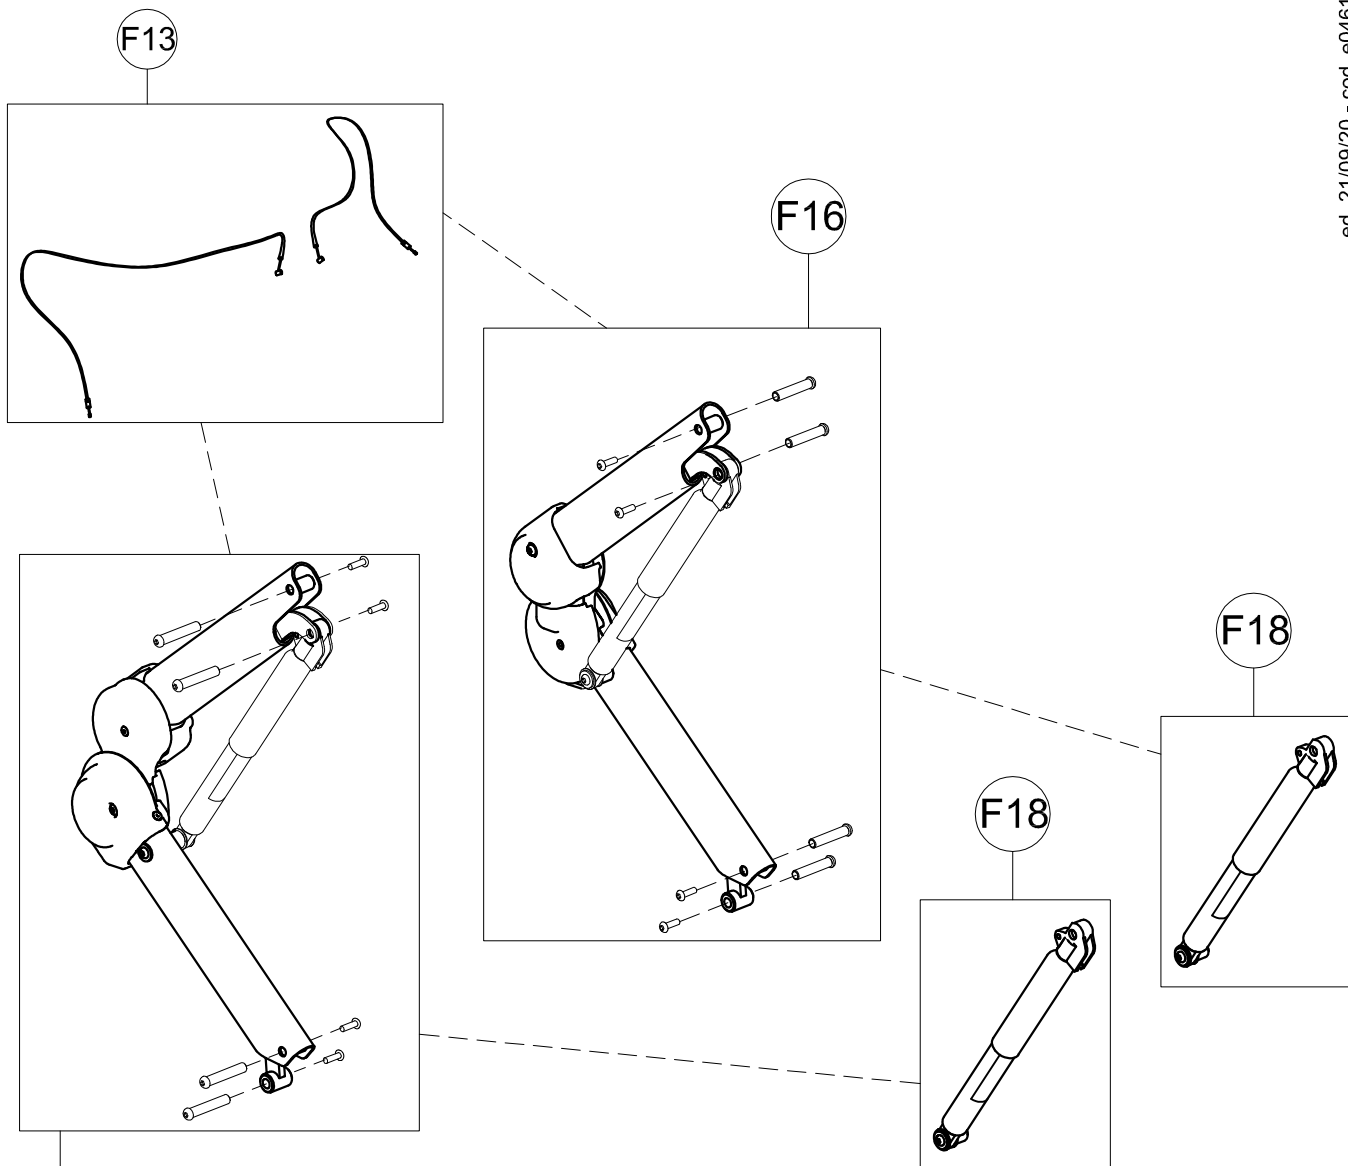

F13	302407	PAIR OF HEIGHT ADJUSTMENT CABLES
F16	301809	COMPLETE LEFT JOINT
F17	301810	COMPLETE RGT JOINT
F18	302042	GAS SPRING GRILLO
F19	303206	BASE FRONT-DRIVE GRILLO Small + WHEELS
POS.	PART NR.	DESCRIPTION

Spare Parts FRONT-DRIVE GRILLO JOINTS size Small

ORMESA®

GRILLO