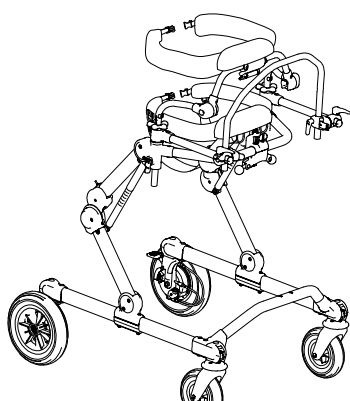

A	103639	925-Small TRUNK SUPPORT
B	103635	924-Small PELVIC SUPPORT
C	103631	930-Small PELVIC HARNESS
D	103573	809 small ARM SUPPORT
E	103586	926-Small HANDLEBAR FRONT DRIVE
F	303202	FRAME FOR FRONT DRIVE GRILLO Small
G	102808	890-C Small LEG DIVIDER+ABDUCTOR
P	103601	815 small SADDLE
Q	103581	923 PUSH HANDLEBAR FOR CARE GIVERS
R	105604	810 Small PAIR OF WEIGHT BARS GRILLO
S	102811	890-SC Small LEG DIVIDER
T	102970	939 ERGONOMIC HANDLES
V	103615	943-Small ARM STRAPS
POS.	PART NR.	DESCRIPTION

Spare Parts FRONT DRIVE GRILLO size Small

pag. 1

**ORMESA®**

**GRILLO**

THIS DRAWING BELONGS TO ORMESA: IT IS FORBIDDEN TO REPRODUCE, CHANGE OR INFORM ANY THIRD PARTY ABOUT ITS CONTENTS

F1	301797	PAIR OF KNOBS TO FIX HORIZONT.SUPPORT.
F2	302404	PAIR OF HORIZONTAL BARS GRILLO small(1-2)
F3	302450	RGT-LEFT SUPPORTS OF 809 GRILLO
F4	301799	PAIR OF M8X35 HANDLES
F5	301800	PAIR OF M6X30 HANDLES
F6	301801	SET OF LEVERS TO LOCK THE HANDLEBAR VERTICALLY
POS.	PART NR.	DESCRIPTION

**Spare Parts HANDLEBAR SUPPORT + HORIZONTAL BARS FRONT-DRIVE GRILLO size Small**

F7	303204	UPPER CROSSPIECE SUPPORT+LOCKING LEVERS
F8	302287	LEFT UPPER CROSSPIECE SUPPORT+LOCKING LEVER
F9	302286	RIGHT UPPER CROSSPIECE SUPPORT+LOCKING LEVER
F10	302288	SET OF LEVERS TO LOCK TRUNK SUPPORT VERTICALLY
F11	302268	UPPER PELVIC BLOCK FIXING
F12	301806	SET OF LEVER TO LOCK PELVIC SUPP.VERTICALLY
F13	302407	PAIR OF HEIGHT ADJUST.CABLES GRILLO small(1-2)
F14	301808	PAIR OF KNOBS FOR GAS SPRING GRILLO
F15	302823	OPERATING LEVER SUPPORT
POS.	PART NR.	DESCRIPTION

**Spare Parts** UPPER PART OF FRONT-DRIVE  
GRILLO BASE size Small

F13	302407	PAIR OF HEIGHT ADJUSTMENT CABLES
F16	301809	COMPLETE LEFT JOINT
F17	301810	COMPLETE RGT JOINT
F18	302042	GAS SPRING GRILLO
F19	303206	BASE FRONT-DRIVE GRILLO Small + WHEELS
POS.	PART NR.	DESCRIPTION