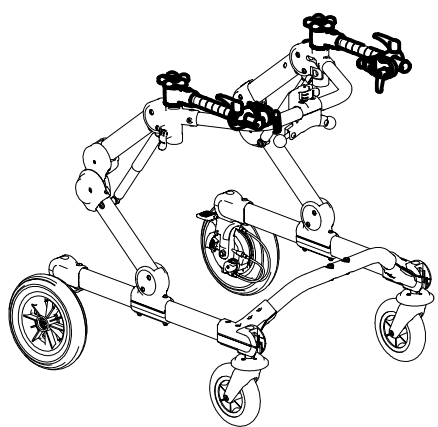

A	103639	925-Small TRUNK SUPPORT
B	103635	924-Small PELVIC SUPPORT
C	103631	930-Small PELVIC HARNESS
D	103573	809 small ARM SUPPORT
E	103586	926-Small HANDLEBAR FRONT DRIVE
F	303202	FRAME FOR FRONT DRIVE GRILLO Small
G	102808	890-C Small LEG DIVIDER+ABDUCTOR
P	103601	815 small SADDLE
Q	103581	923 PUSH HANDLEBAR FOR CARE GIVERS
R	105604	810 Small PAIR OF WEIGHT BARS GRILLO
S	102811	890-SC Small LEG DIVIDER
T	102970	939 ERGONOMIC HANDLES
V	103615	943-Small ARM STRAPS
POS.	PART NR.	DESCRIPTION

Spare Parts FRONT DRIVE GRILLO size Small

pag. 1

**ORMESA®**

**GRILLO**

THIS DRAWING BELONGS TO ORMESA: IT IS FORBIDDEN TO REPRODUCE, CHANGE OR INFORM ANY THIRD PARTY ABOUT ITS CONTENTS

F1	301797	PAIR OF KNOBS TO FIX HORIZONT.SUPPORT.
F2	302404	PAIR OF HORIZONTAL BARS GRILLO small(1-2)
F3	302450	RGT-LEFT SUPPORTS OF 809 GRILLO
F4	301799	PAIR OF M8X35 HANDLES
F5	301800	PAIR OF M6X30 HANDLES
F6	301801	SET OF LEVERS TO LOCK THE HANDLEBAR VERTICALLY
POS.	PART NR.	DESCRIPTION

**Spare Parts HANDLEBAR SUPPORT + HORIZONTAL BARS FRONT-DRIVE GRILLO size Small**

F7	303204	UPPER CROSSPIECE SUPPORT+LOCKING LEVERS
F8	302287	LEFT UPPER CROSSPIECE SUPPORT+LOCKING LEVER
F9	302286	RIGHT UPPER CROSSPIECE SUPPORT+LOCKING LEVER
F10	302288	SET OF LEVERS TO LOCK TRUNK SUPPORT VERTICALLY
F11	302268	UPPER PELVIC BLOCK FIXING
F12	301806	SET OF LEVER TO LOCK PELVIC SUPP.VERTICALLY
F13	302407	PAIR OF HEIGHT ADJUST.CABLES GRILLO small(1-2)
F14	301808	PAIR OF KNOBS FOR GAS SPRING GRILLO
F15	302823	OPERATING LEVER SUPPORT
POS.	PART NR.	DESCRIPTION

**Spare Parts** UPPER PART OF FRONT-DRIVE  
GRILLO BASE size Small

F13	302407	PAIR OF HEIGHT ADJUSTMENT CABLES
F16	301809	COMPLETE LEFT JOINT
F17	301810	COMPLETE RGT JOINT
F18	302042	GAS SPRING GRILLO
F19	303206	BASE FRONT-DRIVE GRILLO Small + WHEELS
POS.	PART NR.	DESCRIPTION