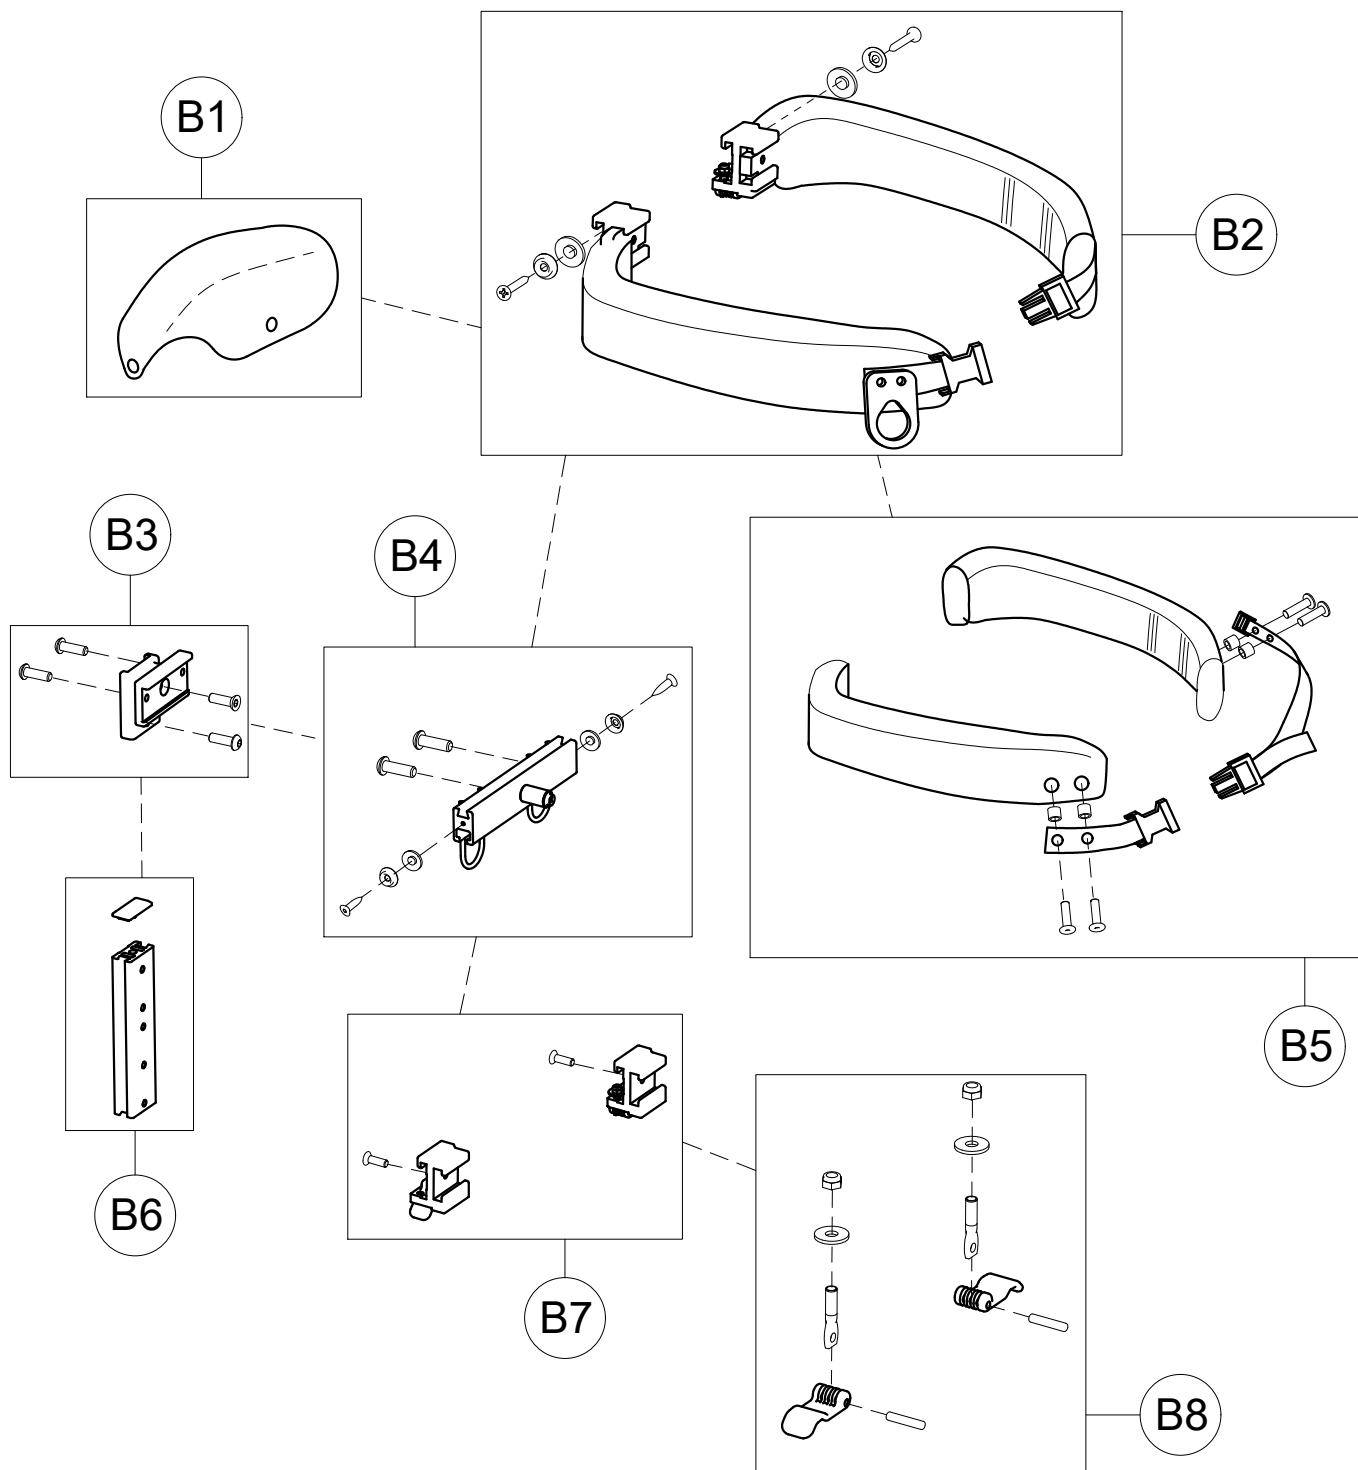

Spare Parts LOWER PART OF FRONT-DRIVE  
GRILLO BASE size Small

A1	301832	SET OF CLAMPING LEVER TO ROTATE TRUNK SUPPORT
A2	160570P	CENTRAL PADDING
A3	303194	PAIR OF TRUNK HALF SUPPORT
A4	302221	EXTERNAL ROTATION SUPPORT + WIDTH ADJUSTMENT
A5	302298	PAIR OF PROFILE TO SLIDE TRUNK/PELVIC SUPPORT
A6	303221	PAIR OF TRUNK PADDING + STRAPS AND RIVETS
A7	301842	SET OF LEVERS FOR TRUNK SUPPORT WIDTH
A8	303223	PAIR OF TRUNK SUPPORT JOINTS
A9	301843	SET OF TRUNK SUPPORT JOINT LEVERS
A10	303410	FRAME+JOINTS TRUNK SUPPORT

### Spare Parts TRUNK SUPPORT size Small

B1	160570P	CENTRAL PADDING
B2	303193	PAIR OF PELVIC HALF SUPPORT
B3	303226	PELVIC SUPPORT +SCREWS
B4	303227	PROFILE TO ADJUST PELVIC SUPPORT IN WIDTH + HOOKS
B5	303229	PAIR OF PELVIC PADDING + STRAPS AND RIVETS
B6	301847	PELVIC SUPPORT HEIGHT ADJUSTMENT
B7	302298	PAIR OF PROFILE TO SLIDE TRUNK/PELVIC SUPPORT
B8	301842	SET OF LEVERS FOR TRUNK SUPPORT WIDTH