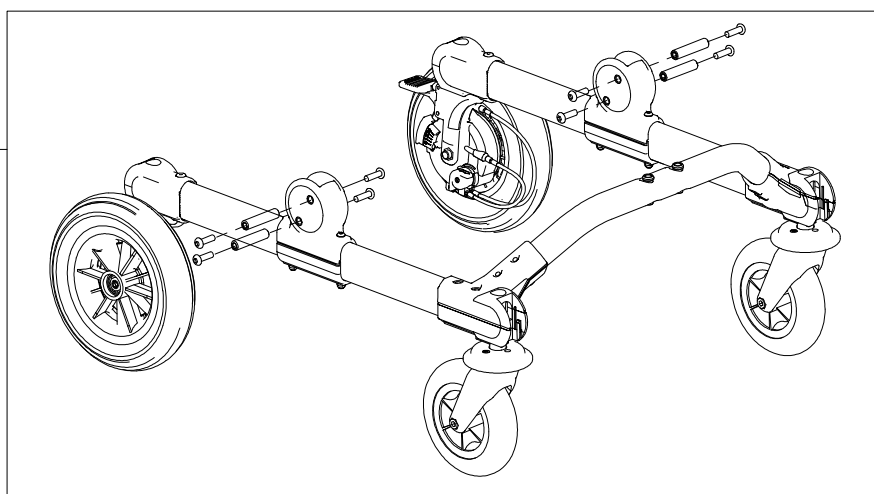

F13	302407	PAIR OF HEIGHT ADJUSTMENT CABLES
F16	301809	COMPLETE LEFT JOINT
F17	301810	COMPLETE RGT JOINT
F18	302042	GAS SPRING GRILLO
F19	303206	BASE FRONT-DRIVE GRILLO Small + WHEELS
POS.	PART NR.	DESCRIPTION

Spare Parts FRONT-DRIVE GRILLO JOINTS size Small

ORMESA®

GRILLO