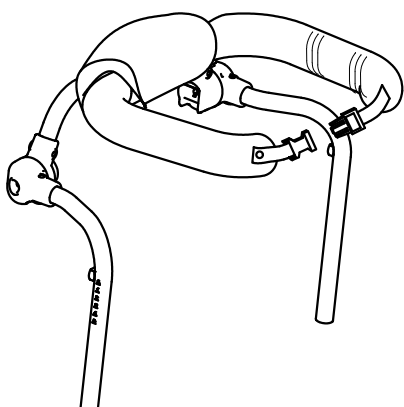

**Spare Parts** UPPER PART OF FRONT-DRIVE  
GRILLO BASE size Small

F13	302407	PAIR OF HEIGHT ADJUSTMENT CABLES
F16	301809	COMPLETE LEFT JOINT
F17	301810	COMPLETE RGT JOINT
F18	302042	GAS SPRING GRILLO
F19	303206	BASE FRONT-DRIVE GRILLO Small + WHEELS
POS.	PART NR.	DESCRIPTION

Spare Parts FRONT-DRIVE GRILLO JOINTS size Small

**ORMESA®**

**GRILLO**

F20	303508	PAIR OF DIRECT.CAPS FOR WHEELS
F21	303208	PAIR OF WHEEL SUPPORTS
F22	301812	PAIR OF UPPER/LOWER SUPPORTS OF SIDE
F23	303209	PAIR OF SIDE SUPPORTS
F24	303211	KIT OF LOWER CROSSPIECE SUPPORT
F26	303213	LOWER CROSSPIECE+SCREWS
F27	302546	PAIR OF DIRECTION LOCKS
F28	303475	PAIR OF COMPLETE REAR WHEELS
F29	303385	PAIR OF COMPLETE FRONT WHEELS
POS.	PART NR.	DESCRIPTION

Spare Parts LOWER PART OF FRONT-DRIVE  
GRILLO BASE size Small

A1	301832	SET OF CLAMPING LEVER TO ROTATE TRUNK SUPPORT
A2	160570P	CENTRAL PADDING
A3	303194	PAIR OF TRUNK HALF SUPPORT
A4	302221	EXTERNAL ROTATION SUPPORT + WIDTH ADJUSTMENT
A5	302298	PAIR OF PROFILE TO SLIDE TRUNK/PELVIC SUPPORT
A6	303221	PAIR OF TRUNK PADDING + STRAPS AND RIVETS
A7	301842	SET OF LEVERS FOR TRUNK SUPPORT WIDTH
A8	303223	PAIR OF TRUNK SUPPORT JOINTS
A9	301843	SET OF TRUNK SUPPORT JOINT LEVERS
A10	303410	FRAME+JOINTS TRUNK SUPPORT