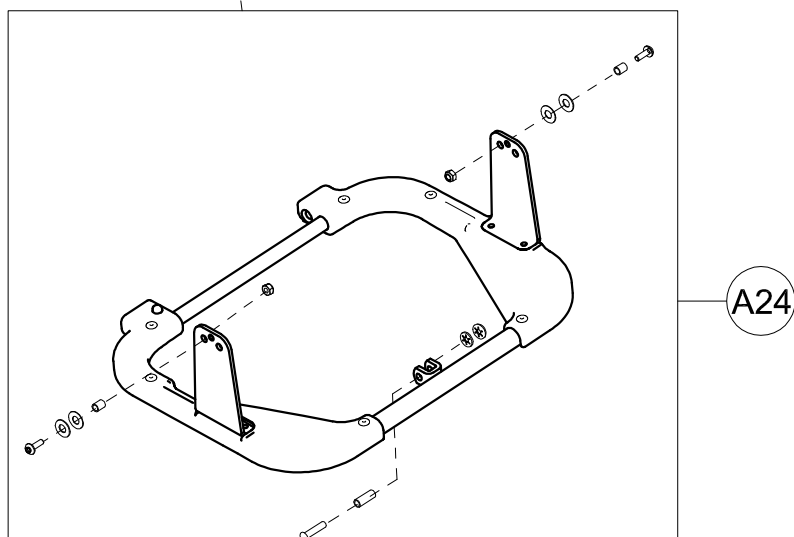

A19	21351	CABLE+ SHEATH SEAT BUG Medium
A20	302044	COMPLETE RIGHT / LEFT SIDES OF THE SEAT FOR BUG Medium
A21	301349	COMPLETE SEAT FOR BUG Medium
A22	301587	GAS SPRING FOR BUG TILT + SCREWS
A24	301352	LOWER SEAT FOR BUG Medium
A25	301448	COMPLETE LOWER SEATING FRAME BUG Medium
POS.	PART NR.	DESCRIPTION

Spare Parts LOWER SEATING FRAME Size Medium

pag. 4

ORMESA

BUG

THIS DRAWING BELONGS TO ORMESA: IT IS FORBIDDEN TO REPRODUCE, CHANGE OR INFORM ANY THIRD PARTY ABOUT ITS CONTENTS