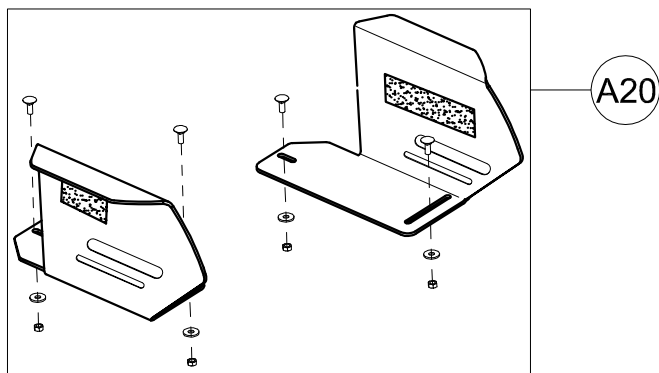

A19	21351	CABLE+ SHEATH SEAT BUG Medium
A20	302044	COMPLETE RIGHT / LEFT SIDES OF THE SEAT FOR BUG Medium
A21	301349	COMPLETE SEAT FOR BUG Medium
A22	301587	GAS SPRING FOR BUG TILT + SCREWS
A24	301352	LOWER SEAT FOR BUG Medium
A25	301448	COMPLETE LOWER SEATING FRAME BUG Medium
POS.	PART NR.	DESCRIPTION

Spare Parts LOWER SEATING FRAME Size Medium

pag. 4

ORMESA

BUG

THIS DRAWING BELONGS TO ORMESA: IT IS FORBIDDEN TO REPRODUCE, CHANGE OR INFORM ANY THIRD PARTY ABOUT ITS CONTENTS