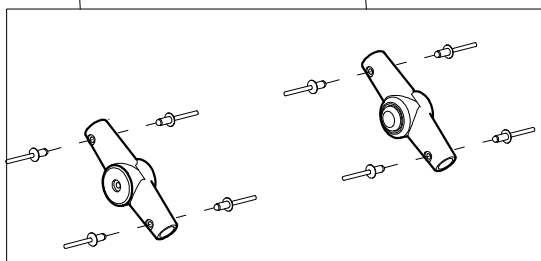

B8

B9

B7	303352	COMPLETE PUSH HANDLE OF BUG Medium
B8	302431	PAIR OF PUSH HANDLE JOINTS WITH RIVET BUG 3R/4R
B9	303353N	PAIR OF THE PUSH HANDLE TUBES FOR BUG Medium 4R
B10	303354N	COMPLETE FRONT FRAME + WHEEL SUPPORT BUG Medium 4R (BLACK)
B11	301991	PAIR OF FRONT WHEEL SUPPORTS FOR BUG 4R
B12	303355	PAIR OF FRONT WHEEL FORKS FOR BUG 4R
B13	303356	PAIR OF FRONT WHEELS FOR BUG 4R
B20	303357N	COMPLETE FRONT FRAME OF THE 869 BASE BUG Medium (BLACK)
POS.	PART NR.	DESCRIPTION

Spare Parts FRONT FRAME OF THE 869 BASE size Medium

ORMESA

BUG