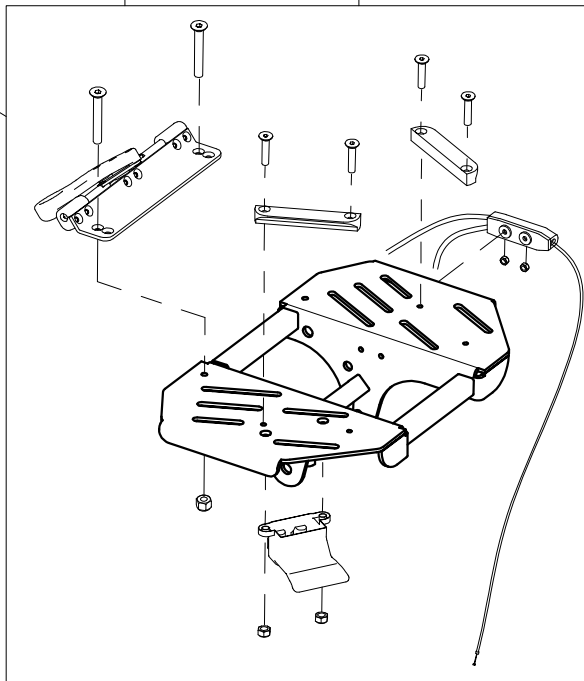

Spare Parts SEAT OF THE 869 BASE size Medium pag. 8

**ORMESA**

**BUG**

D2

D3

D1

D4

D5

D7

D6

D1	302338	COMPLETE SEAT 856 BUG Medium
D2	301367	FIXING PART FOR SEAT OF BUG
D3	302427	PAIR OF THE SEAT SLIDES FOR BUG Medium
D4	302310	SET OF CABLES+DOUBLER 856 Medium BUG
D5	302335	856-BUG MANUAL LIFTING LEVER + SCREWS
D6	302337	PAIR OF UPPER ARMS OF 856 BASE FOR BUG
D7	302336	PAIR OF LOWER ARMS OF 856 BASE FOR BUG
POS.	PART NR.	DESCRIPTION