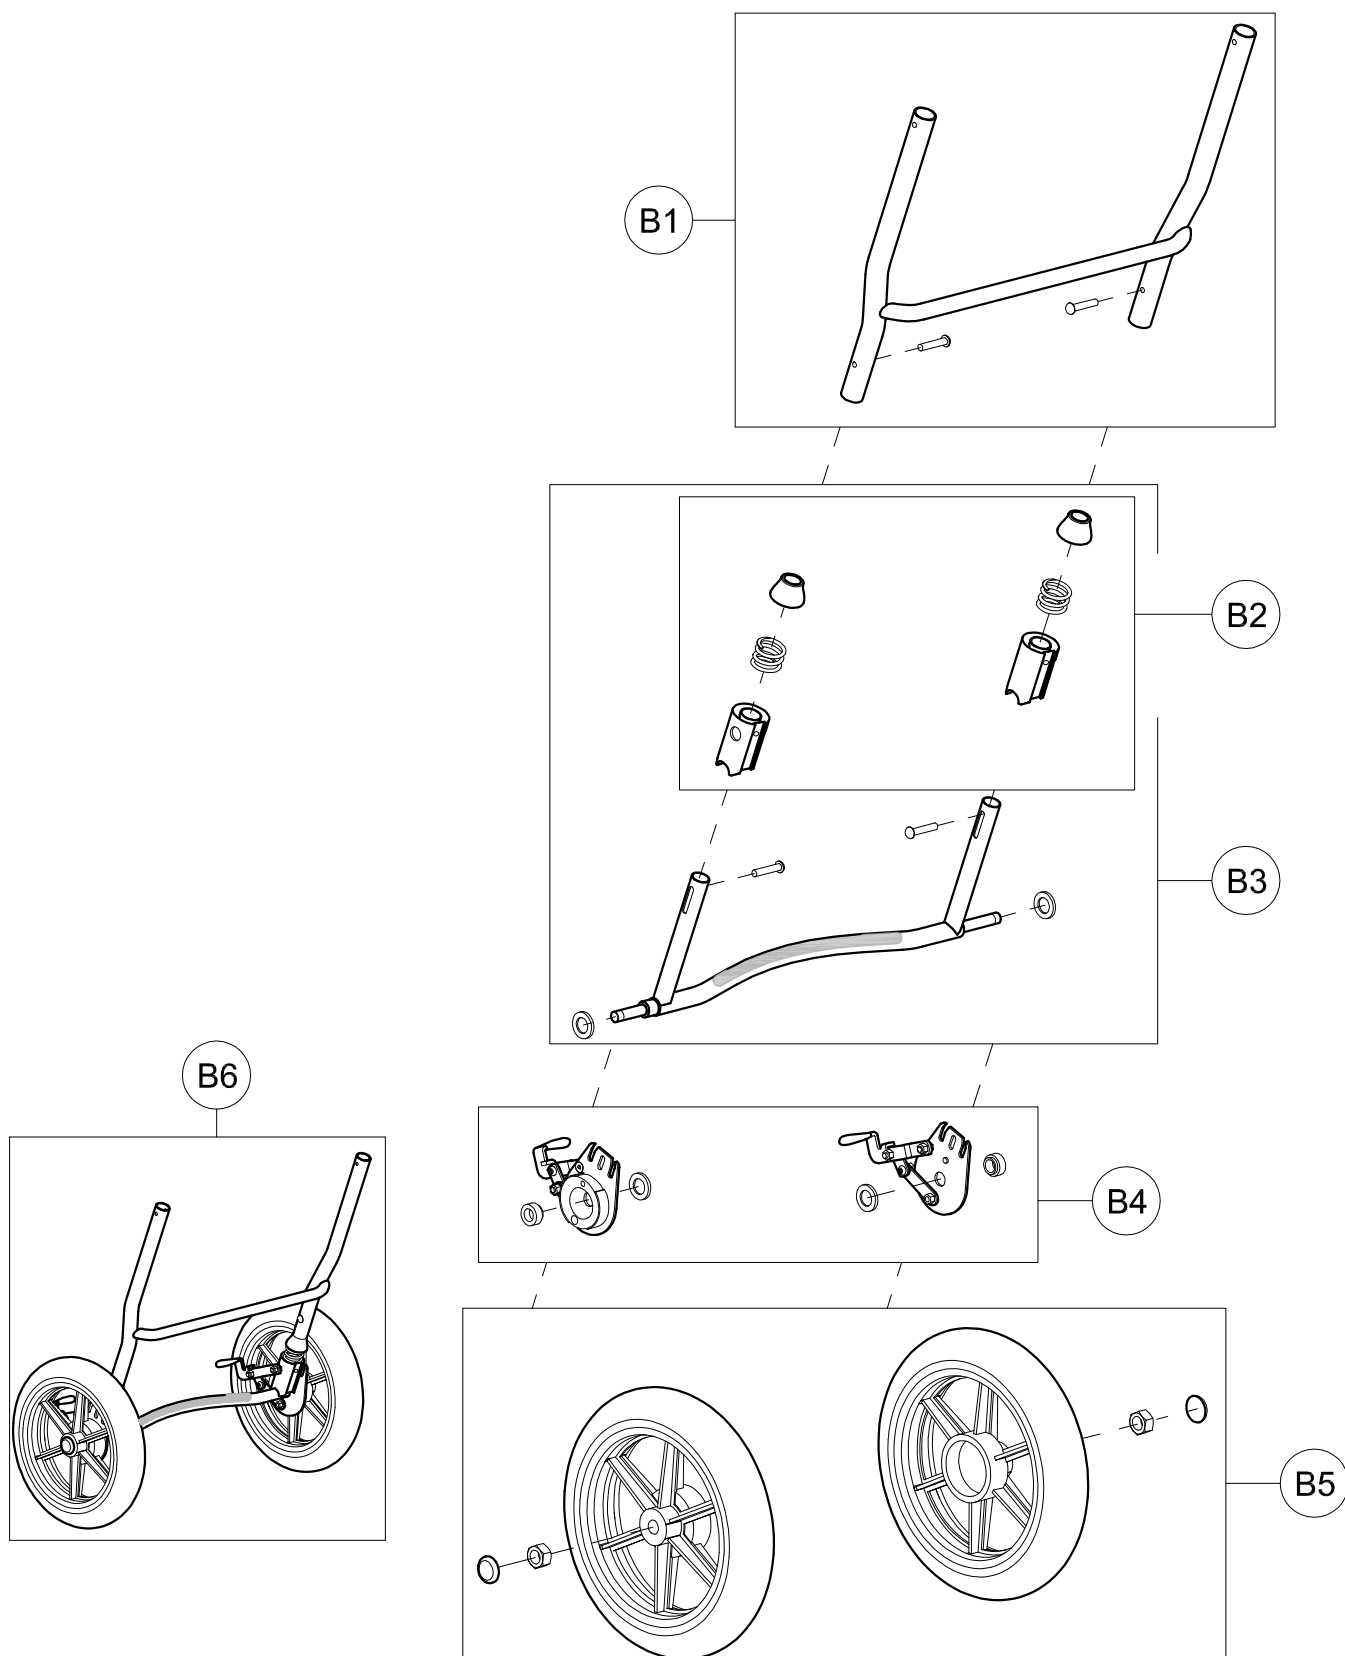

B1	301976N	BACK FRAME FOR BUG Medium 4R (BLACK)
B2	301980	SET OF SHOCK ABSORBERS FOR BUG Medium
B3	301978N	COMPLETE FRAME OF SHOCK ABSORBER FOR BUG Medium 4R
B4	301981	PAIR OF RIGHT-LEFT BRAKE COMPLETE BUG
B5	301983	PAIR OF REAR WHEELS 12" BUG Medium
B6	301985N	COMPLETE BACK FRAME OF THE 869 BASE BUG Medium
POS.	PART NR.	DESCRIPTION

Spare Parts BACK FRAME OF THE 869 BASE size Medium

ORMESA

BUG pag. 6