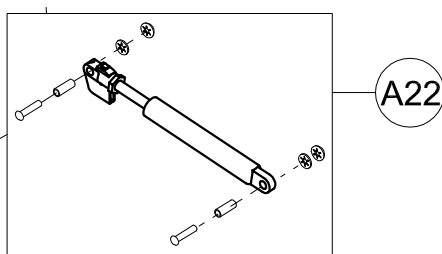

A19	21351	CABLE+ SHEATH SEAT BUG Medium
A20	302044	COMPLETE RIGHT / LEFT SIDES OF THE SEAT FOR BUG Medium
A21	301349	COMPLETE SEAT FOR BUG Medium
A22	301587	GAS SPRING FOR BUG TILT + SCREWS
A24	301352	LOWER SEAT FOR BUG Medium
A25	301448	COMPLETE LOWER SEATING FRAME BUG Medium
POS.	PART NR.	DESCRIPTION

Spare Parts LOWER SEATING FRAME Size Medium

pag. 4

ORMESA

BUG

THIS DRAWING BELONGS TO ORMESA: IT IS FORBIDDEN TO REPRODUCE, CHANGE OR INFORM ANY THIRD PARTY ABOUT ITS CONTENTS