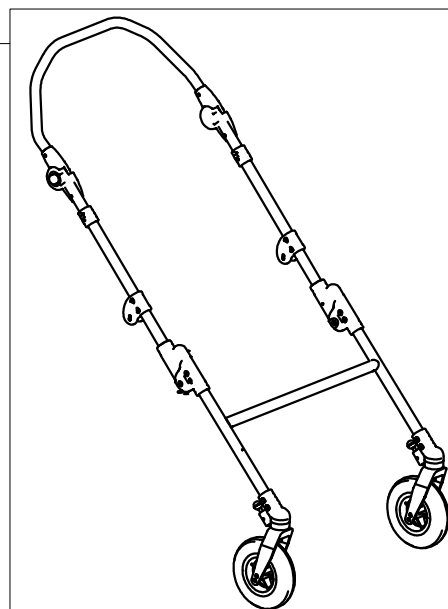

Spare Parts

FOOT AND LEGREST WITH EXTENDED SEAT size Medium

B1	301976N	BACK FRAME FOR BUG Medium 4R (BLACK)
B2	301980	SET OF SHOCK ABSORBERS FOR BUG Medium
B3	301978N	COMPLETE FRAME OF SHOCK ABSORBER FOR BUG Medium 4R
B4	301981	PAIR OF RIGHT-LEFT BRAKE COMPLETE BUG
B5	301983	PAIR OF REAR WHEELS 12" BUG Medium
B6	301985N	COMPLETE BACK FRAME OF THE 869 BASE BUG Medium
POS.	PART NR.	DESCRIPTION

Spare Parts BACK FRAME OF THE 869 BASE size Medium

**ORMESA**

**BUG** pag. 6

B7

B8

B20

B9

B11