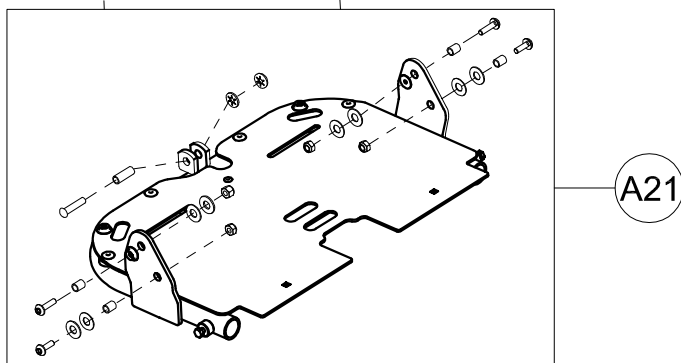

A19	21351	CABLE+ SHEATH SEAT BUG Medium
A20	302044	COMPLETE RIGHT / LEFT SIDES OF THE SEAT FOR BUG Medium
A21	301349	COMPLETE SEAT FOR BUG Medium
A22	301587	GAS SPRING FOR BUG TILT + SCREWS
A24	301352	LOWER SEAT FOR BUG Medium
A25	301448	COMPLETE LOWER SEATING FRAME BUG Medium
POS.	PART NR.	DESCRIPTION

Spare Parts LOWER SEATING FRAME Size Medium

pag. 4

ORMESA

BUG

THIS DRAWING BELONGS TO ORMESA: IT IS FORBIDDEN TO REPRODUCE, CHANGE OR INFORM ANY THIRD PARTY ABOUT ITS CONTENTS