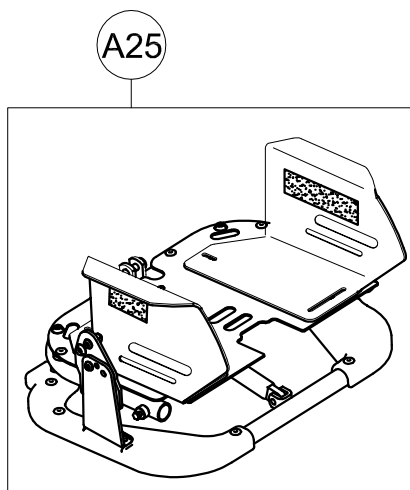

A19	21351	CABLE+ SHEATH SEAT BUG Medium
A20	302044	COMPLETE RIGHT / LEFT SIDES OF THE SEAT FOR BUG Medium
A21	301349	COMPLETE SEAT FOR BUG Medium
A22	301587	GAS SPRING FOR BUG TILT + SCREWS
A24	301352	LOWER SEAT FOR BUG Medium
A25	301448	COMPLETE LOWER SEATING FRAME BUG Medium
POS.	PART NR.	DESCRIPTION

Spare Parts LOWER SEATING FRAME Size Medium

pag. 4

ORMESA

BUG

THIS DRAWING BELONGS TO ORMESA: IT IS FORBIDDEN TO REPRODUCE, CHANGE OR INFORM ANY THIRD PARTY ABOUT ITS CONTENTS