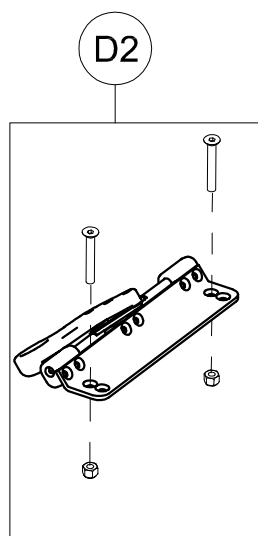

D2

D3

D1

D1	302338	COMPLETE SEAT 856 BUG Medium
D2	301367	FIXING PART FOR SEAT OF BUG
D3	302427	PAIR OF THE SEAT SLIDES FOR BUG Medium
D4	302310	SET OF CABLES+DOUBLER 856 Medium BUG
D5	302335	856-BUG MANUAL LIFTING LEVER + SCREWS
D6	302337	PAIR OF UPPER ARMS OF 856 BASE FOR BUG
D7	302336	PAIR OF LOWER ARMS OF 856 BASE FOR BUG
POS.	PART NR.	DESCRIPTION

Spare Parts UPPER PART OF THE BASE FRAME 856 size Medium