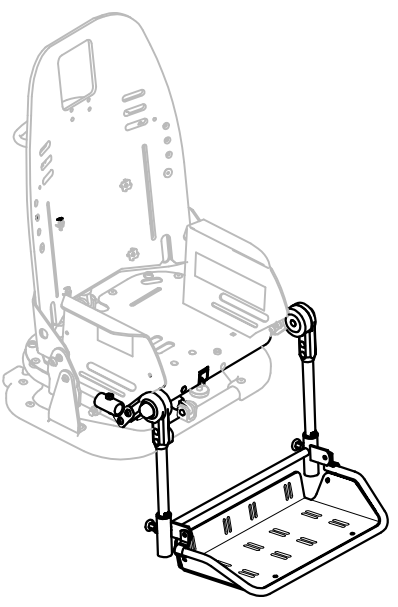

Spare Parts LOWER SEATING FRAME Size Medium

pag. 4

**ORMESA**

**BUG**

THIS DRAWING BELONGS TO ORMESA: IT IS FORBIDDEN TO REPRODUCE, CHANGE OR INFORM ANY THIRD PARTY ABOUT ITS CONTENTS

A28

A27

A29

A33

A30

A31

A32

A26	301973	EXTENDED SEAT BUG Medium +JOIN PIECE OF THE ABDUCTION BLOCK
A27	303063	PAIR OF TRAY ATTACHMENT BUG
A28	301974	PAIR OF LEGREST PVC JOINTS FOR BUG Medium
A29	303263	RIGHT/ LEFT LEGRESTS + JOINTS BUG Medium
A30	301601	COMPLETE FOOTREST FOR BUG Medium 3R-4R
A31	301602	COMPLETE TROUSER HEM-BINDING FOR BUG Medium 3R/4R
A32	301440	COMPLETE FOOTREST BUG Medium WITHOUT HEM-BINDING
A33	303265	FOOT AND LEGREST WITH EXTENDED SEAT BUG Medium
POS.	PART NR.	DESCRIPTION