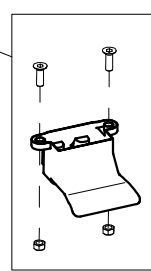

Spare Parts FRONT FRAME OF THE 869 BASE size Medium

**ORMESA**

**BUG**

B14	301367	FIXING PART FOR SEAT OF BUG
B15	301996	PAIR OF SEAT SLIDES FOR BUG Medium
B16	302463	SHEET-METAL OF THE SEAT FOR 869 BUG Medium +SLIDES + SCREWS
B17	302469	SEAT OF THE 869 BASE BUG Medium
POS.	PART NR.	DESCRIPTION

Spare Parts SEAT OF THE 869 BASE size Medium pag. 8

**ORMESA**

**BUG**

D2

D3

D1

D4

D5

D7

D6

D1	302338	COMPLETE SEAT 856 BUG Medium
D2	301367	FIXING PART FOR SEAT OF BUG
D3	302427	PAIR OF THE SEAT SLIDES FOR BUG Medium
D4	302310	SET OF CABLES+DOUBLER 856 Medium BUG
D5	302335	856-BUG MANUAL LIFTING LEVER + SCREWS
D6	302337	PAIR OF UPPER ARMS OF 856 BASE FOR BUG
D7	302336	PAIR OF LOWER ARMS OF 856 BASE FOR BUG
POS.	PART NR.	DESCRIPTION