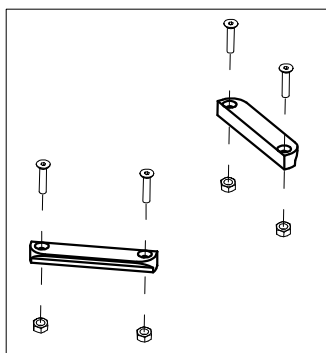

D3

D1

D1	302338	COMPLETE SEAT 856 BUG Medium
D2	301367	FIXING PART FOR SEAT OF BUG
D3	302427	PAIR OF THE SEAT SLIDES FOR BUG Medium
D4	302310	SET OF CABLES+DOUBLER 856 Medium BUG
D5	302335	856-BUG MANUAL LIFTING LEVER + SCREWS
D6	302337	PAIR OF UPPER ARMS OF 856 BASE FOR BUG
D7	302336	PAIR OF LOWER ARMS OF 856 BASE FOR BUG
POS.	PART NR.	DESCRIPTION

Spare Parts UPPER PART OF THE BASE FRAME 856 size Medium