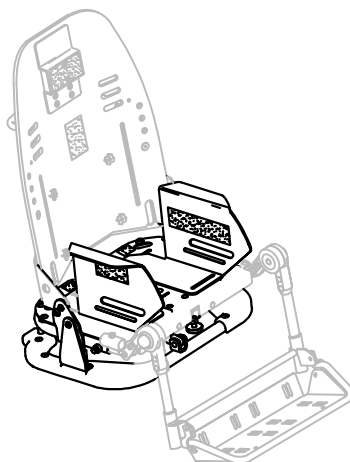

### Spare Parts BUG Medium SEAT UNIT

A8	301355	COMPLETE HANDLE OF THE SEATING UNIT FOR BUG
A9	301356	COMPLETE COVER OF THE BACKREST FOR BUG
A10	301965	PAIR OF INCLINATION/TILTING CONTROL LEVERS BUG
A11	301966	PAIR OF KNOB D30 RED / BLACK BUG
A12	21351	CABLE + COMPLETE SHEATH OF THE SEAT FOR BUG Medium
A13	301362	COMPLETE ADJUSTMENT OF THE BACKREST FOR BUG Medium
A14	301969	SPRING, Ø0, 7 + BUSHING FOR GAS SPRING
A15	301968	COMPLETE GAS SPRINGS BACKREST FOR BUG Medium
A16	303349	BACKREST + SCREWS FOR BUG Medium
A17	303351	COMPLETE BACKREST BUG Medium
POS.	PART NR.	DESCRIPTION

Spare Parts BACKREST STRUCTURE mis. Medium

A19	21351	CABLE+ SHEATH SEAT BUG Medium
A20	302044	COMPLETE RIGHT / LEFT SIDES OF THE SEAT FOR BUG Medium
A21	301349	COMPLETE SEAT FOR BUG Medium
A22	301587	GAS SPRING FOR BUG TILT + SCREWS
A24	301352	LOWER SEAT FOR BUG Medium
A25	301448	COMPLETE LOWER SEATING FRAME BUG Medium
POS.	PART NR.	DESCRIPTION