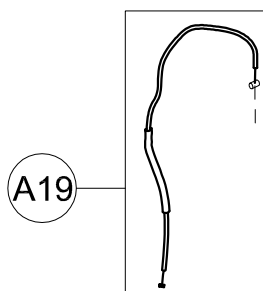

A19	21351	CABLE+ SHEATH SEAT BUG Medium
A20	302044	COMPLETE RIGHT / LEFT SIDES OF THE SEAT FOR BUG Medium
A21	301349	COMPLETE SEAT FOR BUG Medium
A22	301587	GAS SPRING FOR BUG TILT + SCREWS
A24	301352	LOWER SEAT FOR BUG Medium
A25	301448	COMPLETE LOWER SEATING FRAME BUG Medium
POS.	PART NR.	DESCRIPTION

Spare Parts LOWER SEATING FRAME Size Medium

pag. 4

ORMESA

BUG

THIS DRAWING BELONGS TO ORMESA: IT IS FORBIDDEN TO REPRODUCE, CHANGE OR INFORM ANY THIRD PARTY ABOUT ITS CONTENTS