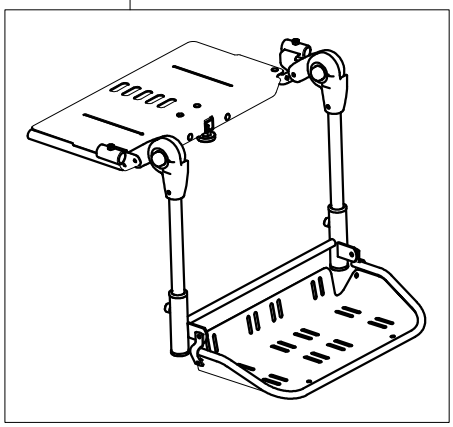

Spare Parts BACKREST STRUCTURE mis. Medium

A19	21351	CABLE+ SHEATH SEAT BUG Medium
A20	302044	COMPLETE RIGHT / LEFT SIDES OF THE SEAT FOR BUG Medium
A21	301349	COMPLETE SEAT FOR BUG Medium
A22	301587	GAS SPRING FOR BUG TILT + SCREWS
A24	301352	LOWER SEAT FOR BUG Medium
A25	301448	COMPLETE LOWER SEATING FRAME BUG Medium
POS.	PART NR.	DESCRIPTION

Spare Parts LOWER SEATING FRAME Size Medium

pag. 4

**ORMESA**

**BUG**

THIS DRAWING BELONGS TO ORMESA: IT IS FORBIDDEN TO REPRODUCE, CHANGE OR INFORM ANY THIRD PARTY ABOUT ITS CONTENTS

A28

A27

A29

A33

A30

A31

A32

A26	301973	EXTENDED SEAT BUG Medium +JOIN PIECE OF THE ABDUCTION BLOCK
A27	303063	PAIR OF TRAY ATTACHMENT BUG
A28	301974	PAIR OF LEGREST PVC JOINTS FOR BUG Medium
A29	303263	RIGHT/ LEFT LEGRESTS + JOINTS BUG Medium
A30	301601	COMPLETE FOOTREST FOR BUG Medium 3R-4R
A31	301602	COMPLETE TROUSER HEM-BINDING FOR BUG Medium 3R/4R
A32	301440	COMPLETE FOOTREST BUG Medium WITHOUT HEM-BINDING
A33	303265	FOOT AND LEGREST WITH EXTENDED SEAT BUG Medium
POS.	PART NR.	DESCRIPTION