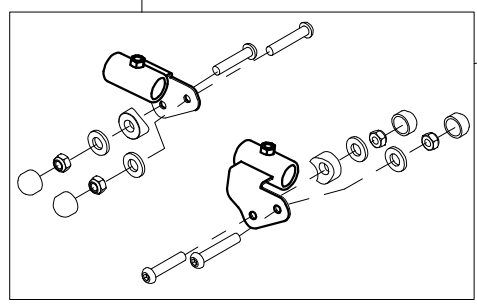

Spare Parts BACKREST STRUCTURE mis. Medium

A19	21351	CABLE+ SHEATH SEAT BUG Medium
A20	302044	COMPLETE RIGHT / LEFT SIDES OF THE SEAT FOR BUG Medium
A21	301349	COMPLETE SEAT FOR BUG Medium
A22	301587	GAS SPRING FOR BUG TILT + SCREWS
A24	301352	LOWER SEAT FOR BUG Medium
A25	301448	COMPLETE LOWER SEATING FRAME BUG Medium
POS.	PART NR.	DESCRIPTION

Spare Parts LOWER SEATING FRAME Size Medium

pag. 4

**ORMESA**

**BUG**

THIS DRAWING BELONGS TO ORMESA: IT IS FORBIDDEN TO REPRODUCE, CHANGE OR INFORM ANY THIRD PARTY ABOUT ITS CONTENTS

A28

A27

A29

A33

A30

A31

A32

A26	301973	EXTENDED SEAT BUG Medium +JOIN PIECE OF THE ABDUCTION BLOCK
A27	303063	PAIR OF TRAY ATTACHMENT BUG
A28	301974	PAIR OF LEGREST PVC JOINTS FOR BUG Medium
A29	303263	RIGHT/ LEFT LEGRESTS + JOINTS BUG Medium
A30	301601	COMPLETE FOOTREST FOR BUG Medium 3R-4R
A31	301602	COMPLETE TROUSER HEM-BINDING FOR BUG Medium 3R/4R
A32	301440	COMPLETE FOOTREST BUG Medium WITHOUT HEM-BINDING
A33	303265	FOOT AND LEGREST WITH EXTENDED SEAT BUG Medium
POS.	PART NR.	DESCRIPTION