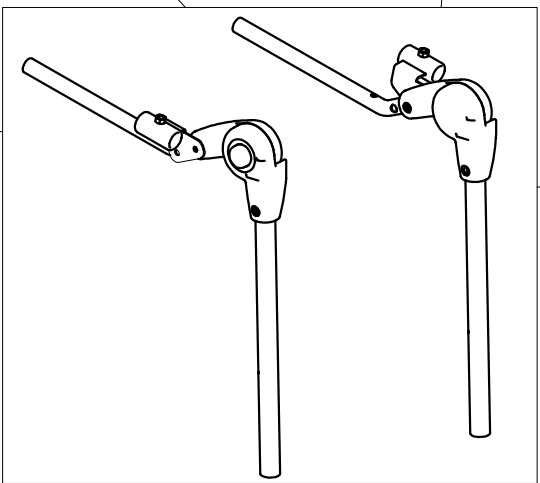

Spare Parts BACKREST STRUCTURE mis. Medium

A19	21351	CABLE+ SHEATH SEAT BUG Medium
A20	302044	COMPLETE RIGHT / LEFT SIDES OF THE SEAT FOR BUG Medium
A21	301349	COMPLETE SEAT FOR BUG Medium
A22	301587	GAS SPRING FOR BUG TILT + SCREWS
A24	301352	LOWER SEAT FOR BUG Medium
A25	301448	COMPLETE LOWER SEATING FRAME BUG Medium
POS.	PART NR.	DESCRIPTION

Spare Parts LOWER SEATING FRAME Size Medium

pag. 4

**ORMESA**

**BUG**

THIS DRAWING BELONGS TO ORMESA: IT IS FORBIDDEN TO REPRODUCE, CHANGE OR INFORM ANY THIRD PARTY ABOUT ITS CONTENTS

A28

A27

A29

A33

A30

A31

A32

A26	301973	EXTENDED SEAT BUG Medium +JOIN PIECE OF THE ABDUCTION BLOCK
A27	303063	PAIR OF TRAY ATTACHMENT BUG
A28	301974	PAIR OF LEGREST PVC JOINTS FOR BUG Medium
A29	303263	RIGHT/ LEFT LEGRESTS + JOINTS BUG Medium
A30	301601	COMPLETE FOOTREST FOR BUG Medium 3R-4R
A31	301602	COMPLETE TROUSER HEM-BINDING FOR BUG Medium 3R/4R
A32	301440	COMPLETE FOOTREST BUG Medium WITHOUT HEM-BINDING
A33	303265	FOOT AND LEGREST WITH EXTENDED SEAT BUG Medium
POS.	PART NR.	DESCRIPTION