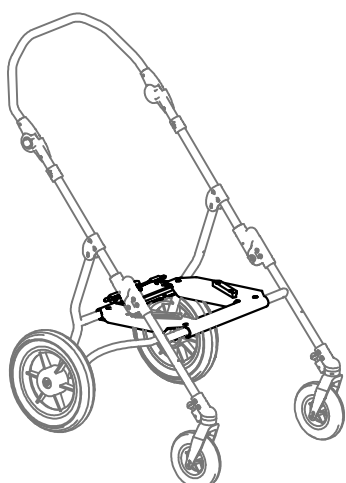

B10

B12

B13

B7	303352	COMPLETE PUSH HANDLE OF BUG Medium
B8	302431	PAIR OF PUSH HANDLE JOINTS WITH RIVET BUG 3R/4R
B9	303353N	PAIR OF THE PUSH HANDLE TUBES FOR BUG Medium 4R
B10	303354N	COMPLETE FRONT FRAME + WHEEL SUPPORT BUG Medium 4R (BLACK)
B11	301991	PAIR OF FRONT WHEEL SUPPORTS FOR BUG 4R
B12	303355	PAIR OF FRONT WHEEL FORKS FOR BUG 4R
B13	303356	PAIR OF FRONT WHEELS FOR BUG 4R
B20	303357N	COMPLETE FRONT FRAME OF THE 869 BASE BUG Medium (BLACK)
POS.	PART NR.	DESCRIPTION

Spare Parts FRONT FRAME OF THE 869 BASE size Medium

**ORMESA**

**BUG**

B14	301367	FIXING PART FOR SEAT OF BUG
B15	301996	PAIR OF SEAT SLIDES FOR BUG Medium
B16	302463	SHEET-METAL OF THE SEAT FOR 869 BUG Medium +SLIDES + SCREWS
B17	302469	SEAT OF THE 869 BASE BUG Medium
POS.	PART NR.	DESCRIPTION