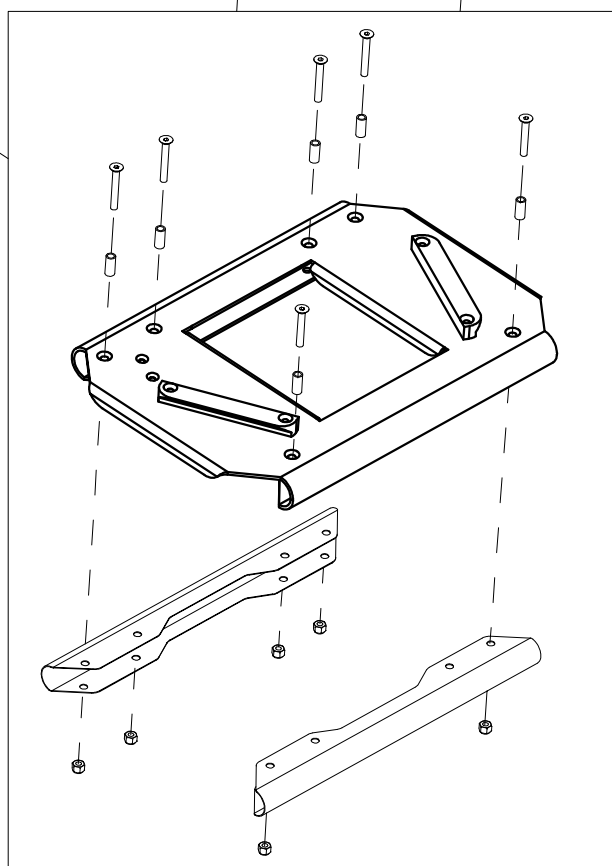

B14	301367	FIXING PART FOR SEAT OF BUG
B15	301996	PAIR OF SEAT SLIDES FOR BUG Medium
B16	302463	SHEET-METAL OF THE SEAT FOR 869 BUG Medium +SLIDES + SCREWS
B17	302469	SEAT OF THE 869 BASE BUG Medium
POS.	PART NR.	DESCRIPTION

Spare Parts SEAT OF THE 869 BASE size Medium pag. 8

ORMESA

BUG