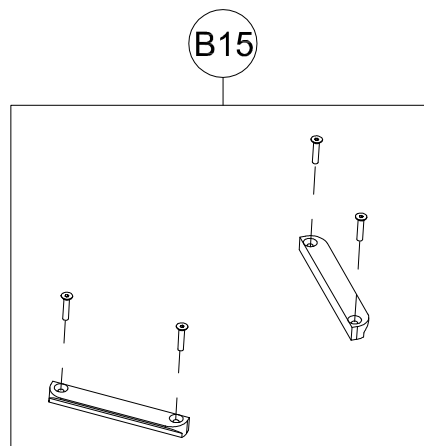

B14	301367	FIXING PART FOR SEAT OF BUG
B15	301996	PAIR OF SEAT SLIDES FOR BUG Medium
B16	302463	SHEET-METAL OF THE SEAT FOR 869 BUG Medium +SLIDES + SCREWS
B17	302469	SEAT OF THE 869 BASE BUG Medium
POS.	PART NR.	DESCRIPTION

Spare Parts SEAT OF THE 869 BASE size Medium pag. 8

ORMESA

BUG