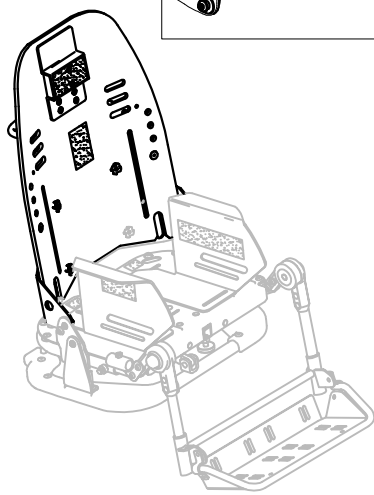

A8	301355	COMPLETE HANDLE OF THE SEATING UNIT FOR BUG
A9	301356	COMPLETE COVER OF THE BACKREST FOR BUG
A10	301965	PAIR OF INCLINATION/TILTING CONTROL LEVERS BUG
A11	301966	PAIR OF KNOB D30 RED / BLACK BUG
A12	21351	CABLE + COMPLETE SHEATH OF THE SEAT FOR BUG Medium
A13	301362	COMPLETE ADJUSTMENT OF THE BACKREST FOR BUG Medium
A14	301969	SPRING, Ø0, 7 + BUSHING FOR GAS SPRING
A15	301968	COMPLETE GAS SPRINGS BACKREST FOR BUG Medium
A16	303349	BACKREST + SCREWS FOR BUG Medium
A17	303351	COMPLETE BACKREST BUG Medium
POS.	PART NR.	DESCRIPTION

Spare Parts BACKREST STRUCTURE mis. Medium