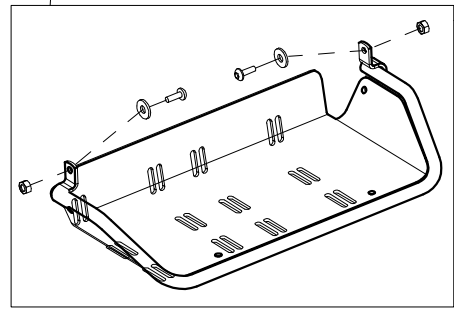

A33

A30

A31

A32

A26	301973	EXTENDED SEAT BUG Medium +JOIN PIECE OF THE ABDUCTION BLOCK
A27	303063	PAIR OF TRAY ATTACHMENT BUG
A28	301974	PAIR OF LEGREST PVC JOINTS FOR BUG Medium
A29	303263	RIGHT/ LEFT LEGRESTS + JOINTS BUG Medium
A30	301601	COMPLETE FOOTREST FOR BUG Medium 3R-4R
A31	301602	COMPLETE TROUSER HEM-BINDING FOR BUG Medium 3R/4R
A32	301440	COMPLETE FOOTREST BUG Medium WITHOUT HEM-BINDING
A33	303265	FOOT AND LEGREST WITH EXTENDED SEAT BUG Medium
POS.	PART NR.	DESCRIPTION