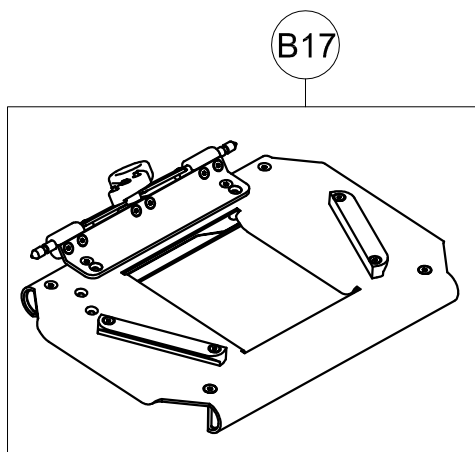

B14	301367	FIXING PART FOR SEAT OF BUG
B15	301996	PAIR OF SEAT SLIDES FOR BUG Medium
B16	302463	SHEET-METAL OF THE SEAT FOR 869 BUG Medium +SLIDES + SCREWS
B17	302469	SEAT OF THE 869 BASE BUG Medium
POS.	PART NR.	DESCRIPTION

Spare Parts SEAT OF THE 869 BASE size Medium pag. 8

ORMESA

BUG