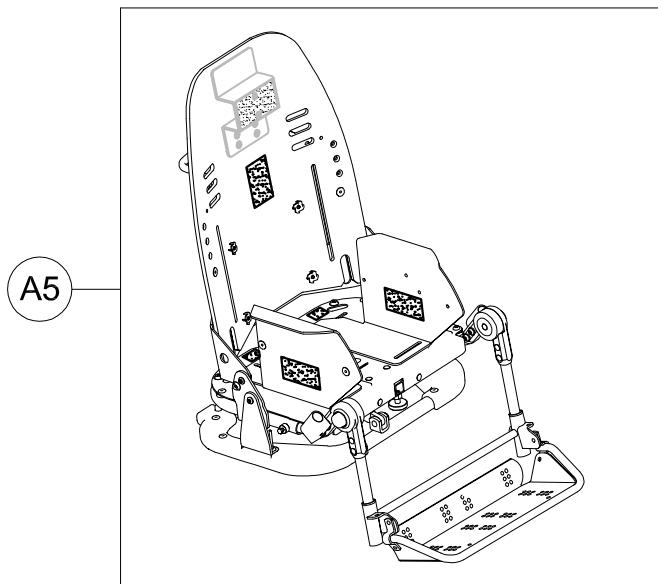

A5

GRIGIO CHIARO VERDE
LIGHT GREY GREEN

A41

GRIGIO CHIARO ROSA
LIGHT GREY PINK

A42

GRIGIO SCURO VERDE
DARK GREY GREEN

A43

GRIGIO SCURO ROSA
DARK GREY PINK

A44

A5	105602	BUG Medium SEAT UNIT (NO UPHOLSTERY)
A41	171645	LIGHT GREY GREEN UPHOLSTERY BUG Medium
A42	171646	LIGHT GREY PINK UPHOLSTERY BUG Medium
A43	171647	DARK GREY GREEN UPHOLSTERY BUG Medium
A44	171648	DARK GREY PINK UPHOLSTERY BUG Medium
POS.	PART NR.	DESCRIPTION

Spare Parts BUG Medium SEAT UNIT