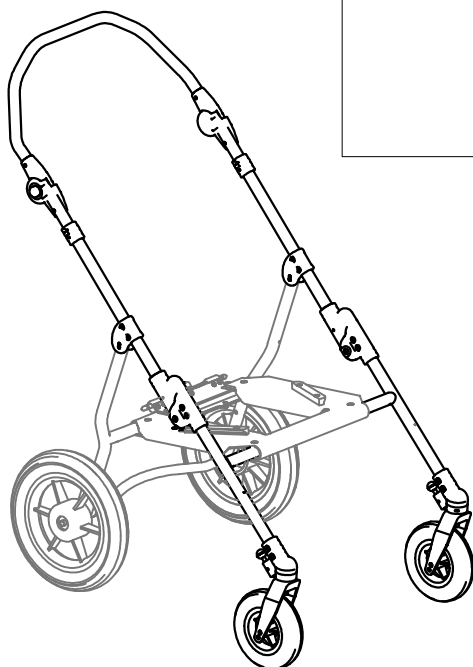

B7	303352	COMPLETE PUSH HANDLE OF BUG Medium
B8	302431	PAIR OF PUSH HANDLE JOINTS WITH RIVET BUG 3R/4R
B9	303353N	PAIR OF THE PUSH HANDLE TUBES FOR BUG Medium 4R
B10	303354N	COMPLETE FRONT FRAME + WHEEL SUPPORT BUG Medium 4R (BLACK)
B11	301991	PAIR OF FRONT WHEEL SUPPORTS FOR BUG 4R
B12	303355	PAIR OF FRONT WHEEL FORKS FOR BUG 4R
B13	303356	PAIR OF FRONT WHEELS FOR BUG 4R
B20	303357N	COMPLETE FRONT FRAME OF THE 869 BASE BUG Medium (BLACK)
POS.	PART NR.	DESCRIPTION

Spare Parts FRONT FRAME OF THE 869 BASE size Medium

ORMESA

BUG