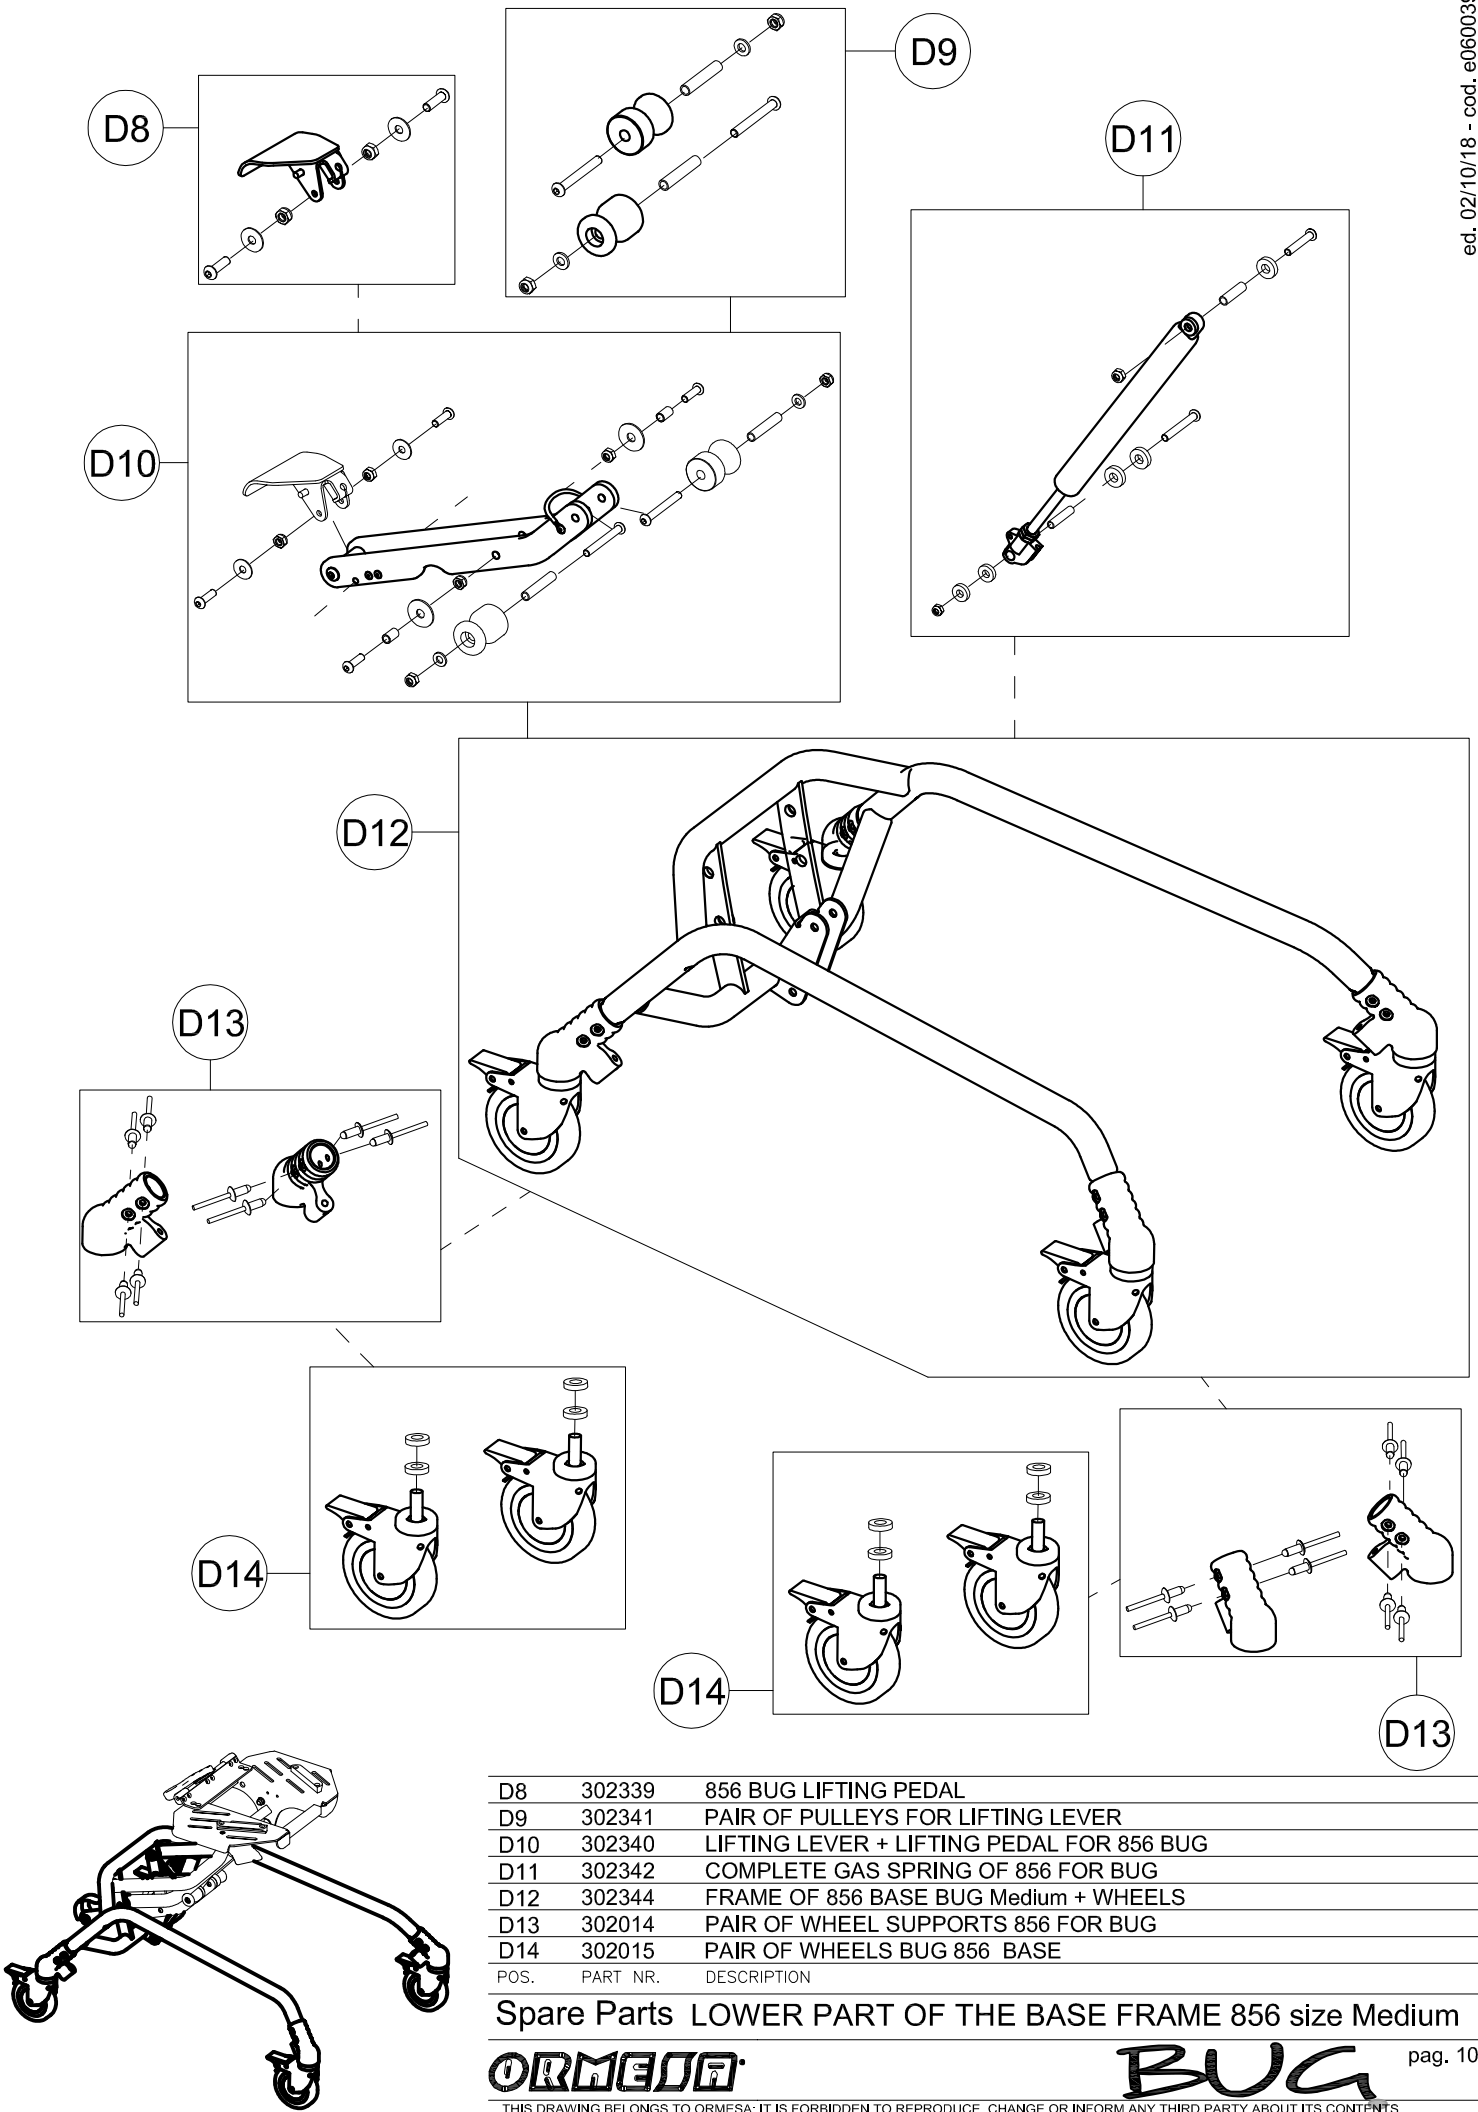

D8	302339	856 BUG LIFTING PEDAL
D9	302341	PAIR OF PULLEYS FOR LIFTING LEVER
D10	302340	LIFTING LEVER + LIFTING PEDAL FOR 856 BUG
D11	302342	COMPLETE GAS SPRING OF 856 FOR BUG
D12	302344	FRAME OF 856 BASE BUG Medium + WHEELS
D13	302014	PAIR OF WHEEL SUPPORTS 856 FOR BUG
D14	302015	PAIR OF WHEELS BUG 856 BASE
POS.	PART NR.	DESCRIPTION

Spare Parts LOWER PART OF THE BASE FRAME 856 size Medium

ORMESA

BUG