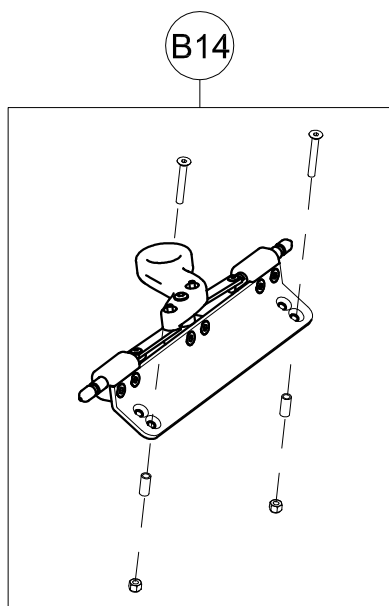

B14	301367	FIXING PART FOR SEAT OF BUG
B15	301996	PAIR OF SEAT SLIDES FOR BUG Medium
B16	302463	SHEET-METAL OF THE SEAT FOR 869 BUG Medium +SLIDES + SCREWS
B17	302469	SEAT OF THE 869 BASE BUG Medium
POS.	PART NR.	DESCRIPTION

Spare Parts SEAT OF THE 869 BASE size Medium pag. 8

ORMESA

BUG