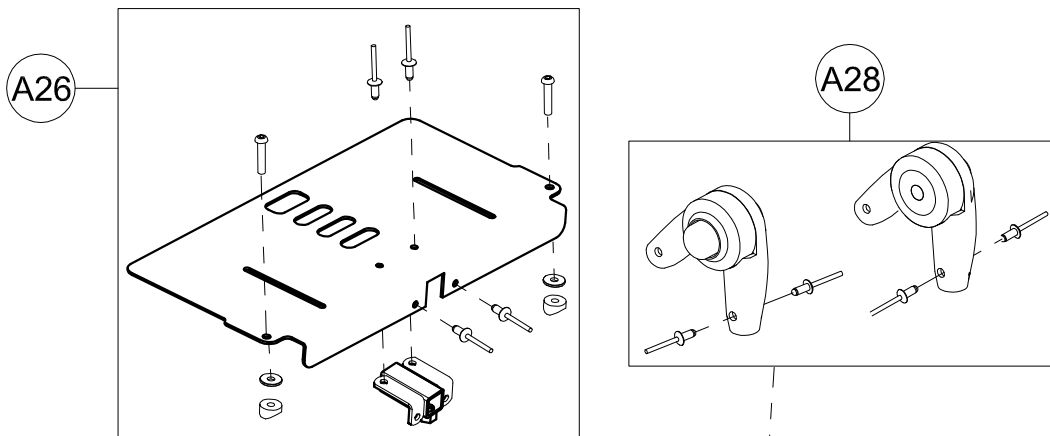

A26	301973	EXTENDED SEAT BUG Medium +JOIN PIECE OF THE ABDUCTION BLOCK
A27	303063	PAIR OF TRAY ATTACHMENT BUG
A28	301974	PAIR OF LEGREST PVC JOINTS FOR BUG Medium
A29	303263	RIGHT/ LEFT LEGRESTS + JOINTS BUG Medium
A30	301601	COMPLETE FOOTREST FOR BUG Medium 3R-4R
A31	301602	COMPLETE TROUSER HEM-BINDING FOR BUG Medium 3R/4R
A32	301440	COMPLETE FOOTREST BUG Medium WITHOUT HEM-BINDING
A33	303265	FOOT AND LEGREST WITH EXTENDED SEAT BUG Medium
POS.	PART NR.	DESCRIPTION

Spare Parts

FOOT AND LEGREST WITH EXTENDED SEAT size Medium